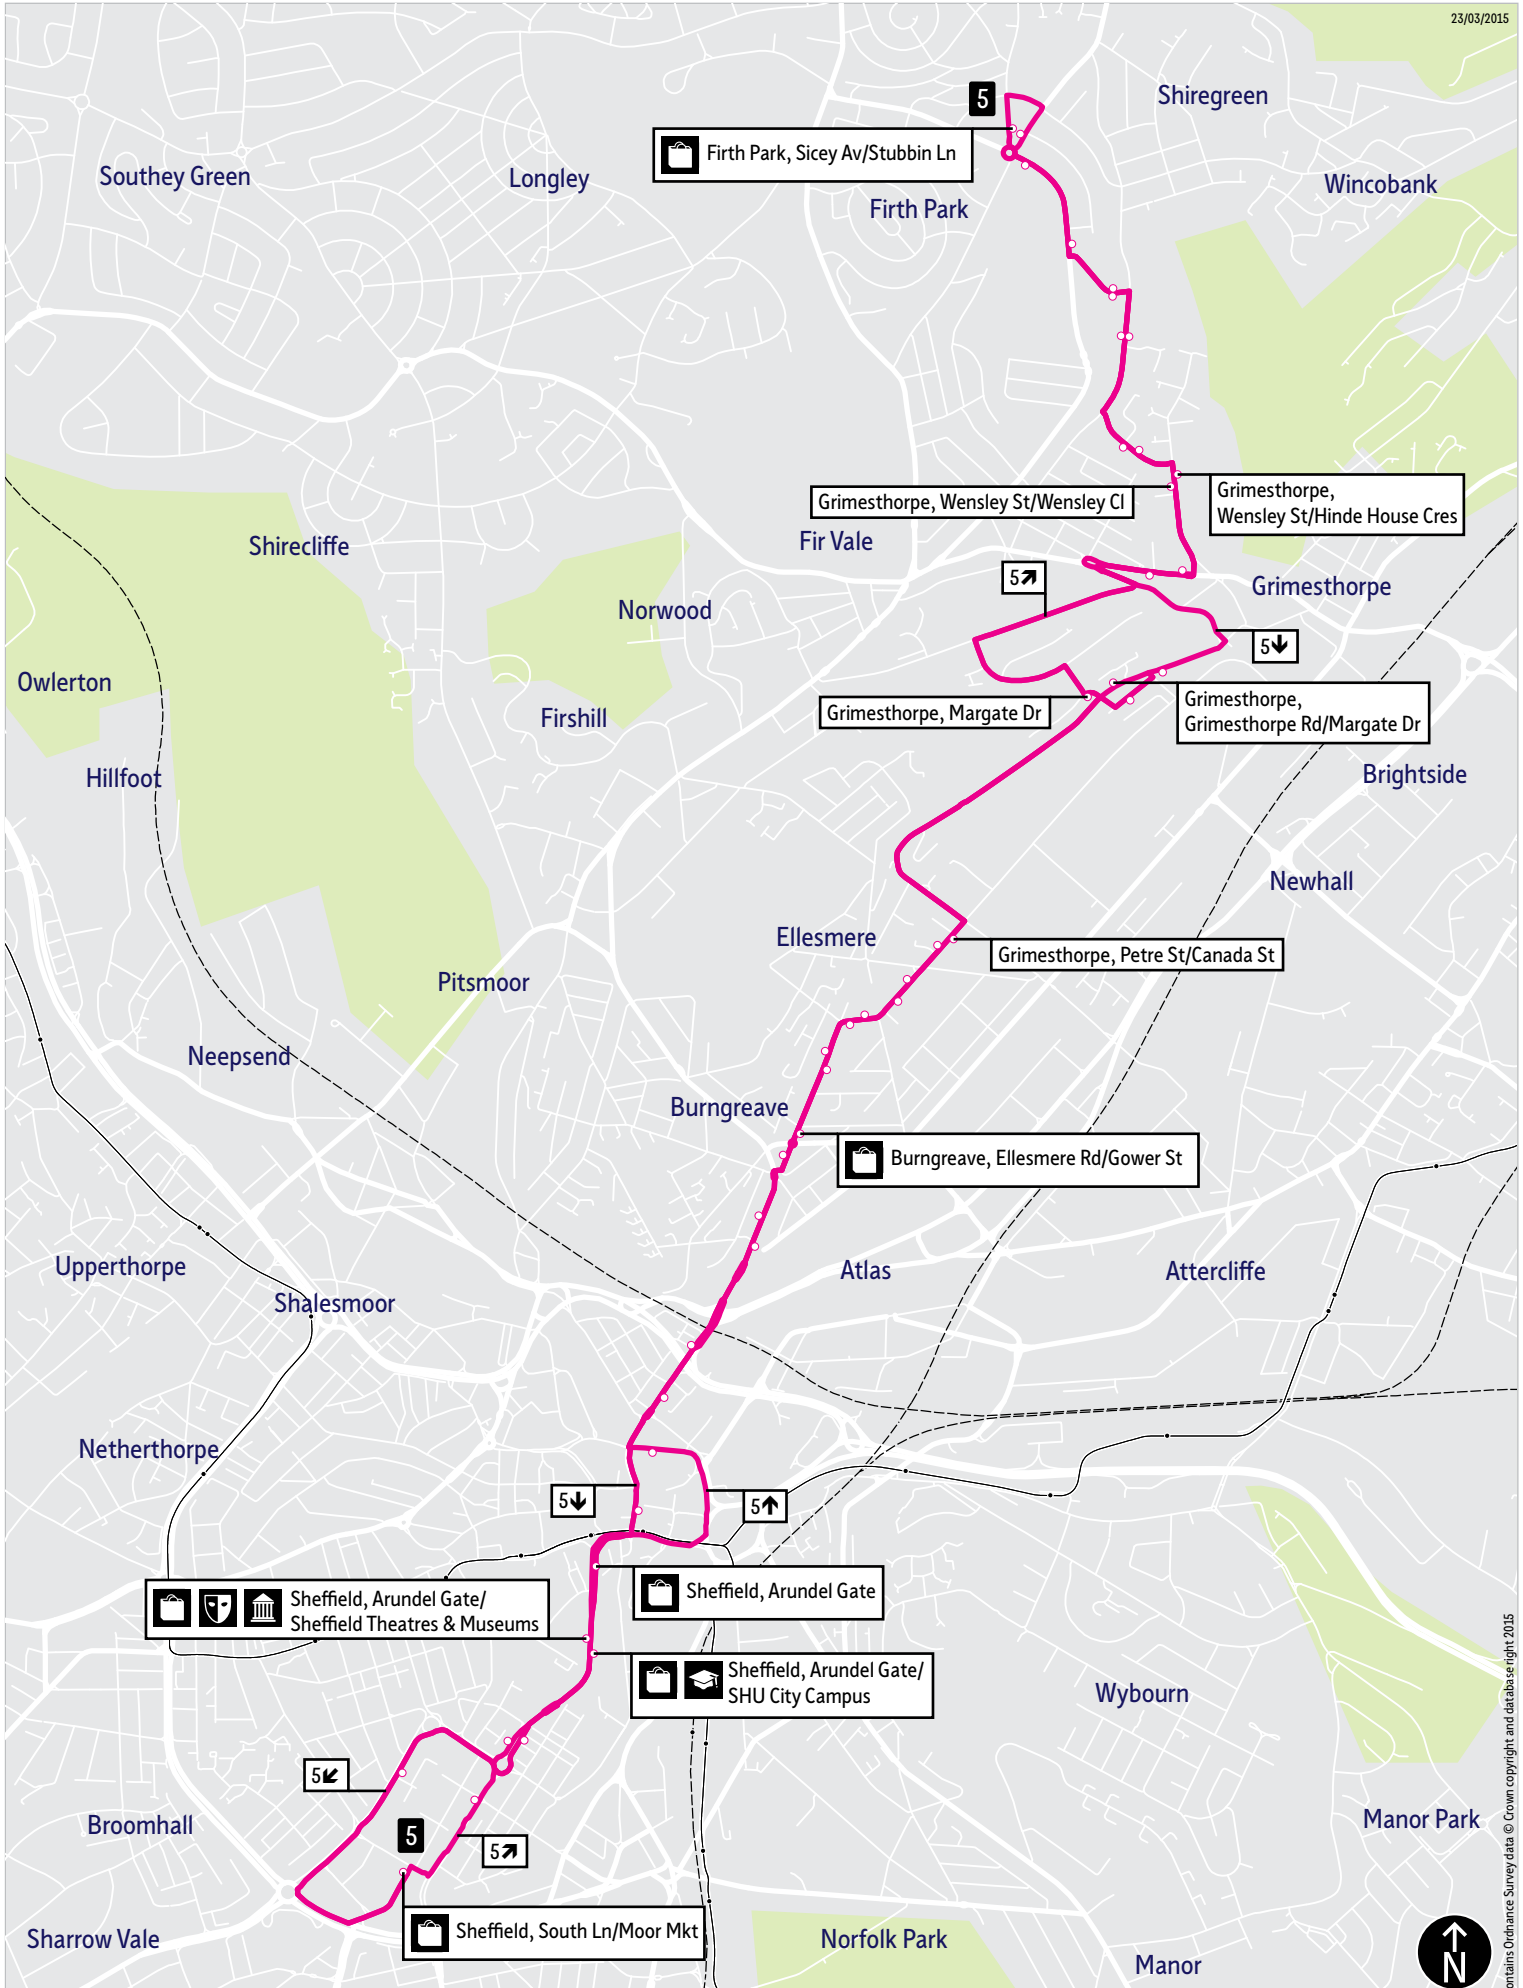

Bus route map for service 5

23/03/2015

This map is based upon Ordnance Survey material with the permission of Ordnance Survey on behalf of the Controller of Her Majesty's Stationery Office. Crown copyright. Unauthorised reproduction infringes Crown copyright and may lead to prosecution or civil proceedings. SYPTE 100030252 2015

■ = Terminus point
🚏 = Public transport
🛒 = Shopping area
🚍 = Bus route & stops
--- = Rail line & station
— = Tram route & stop