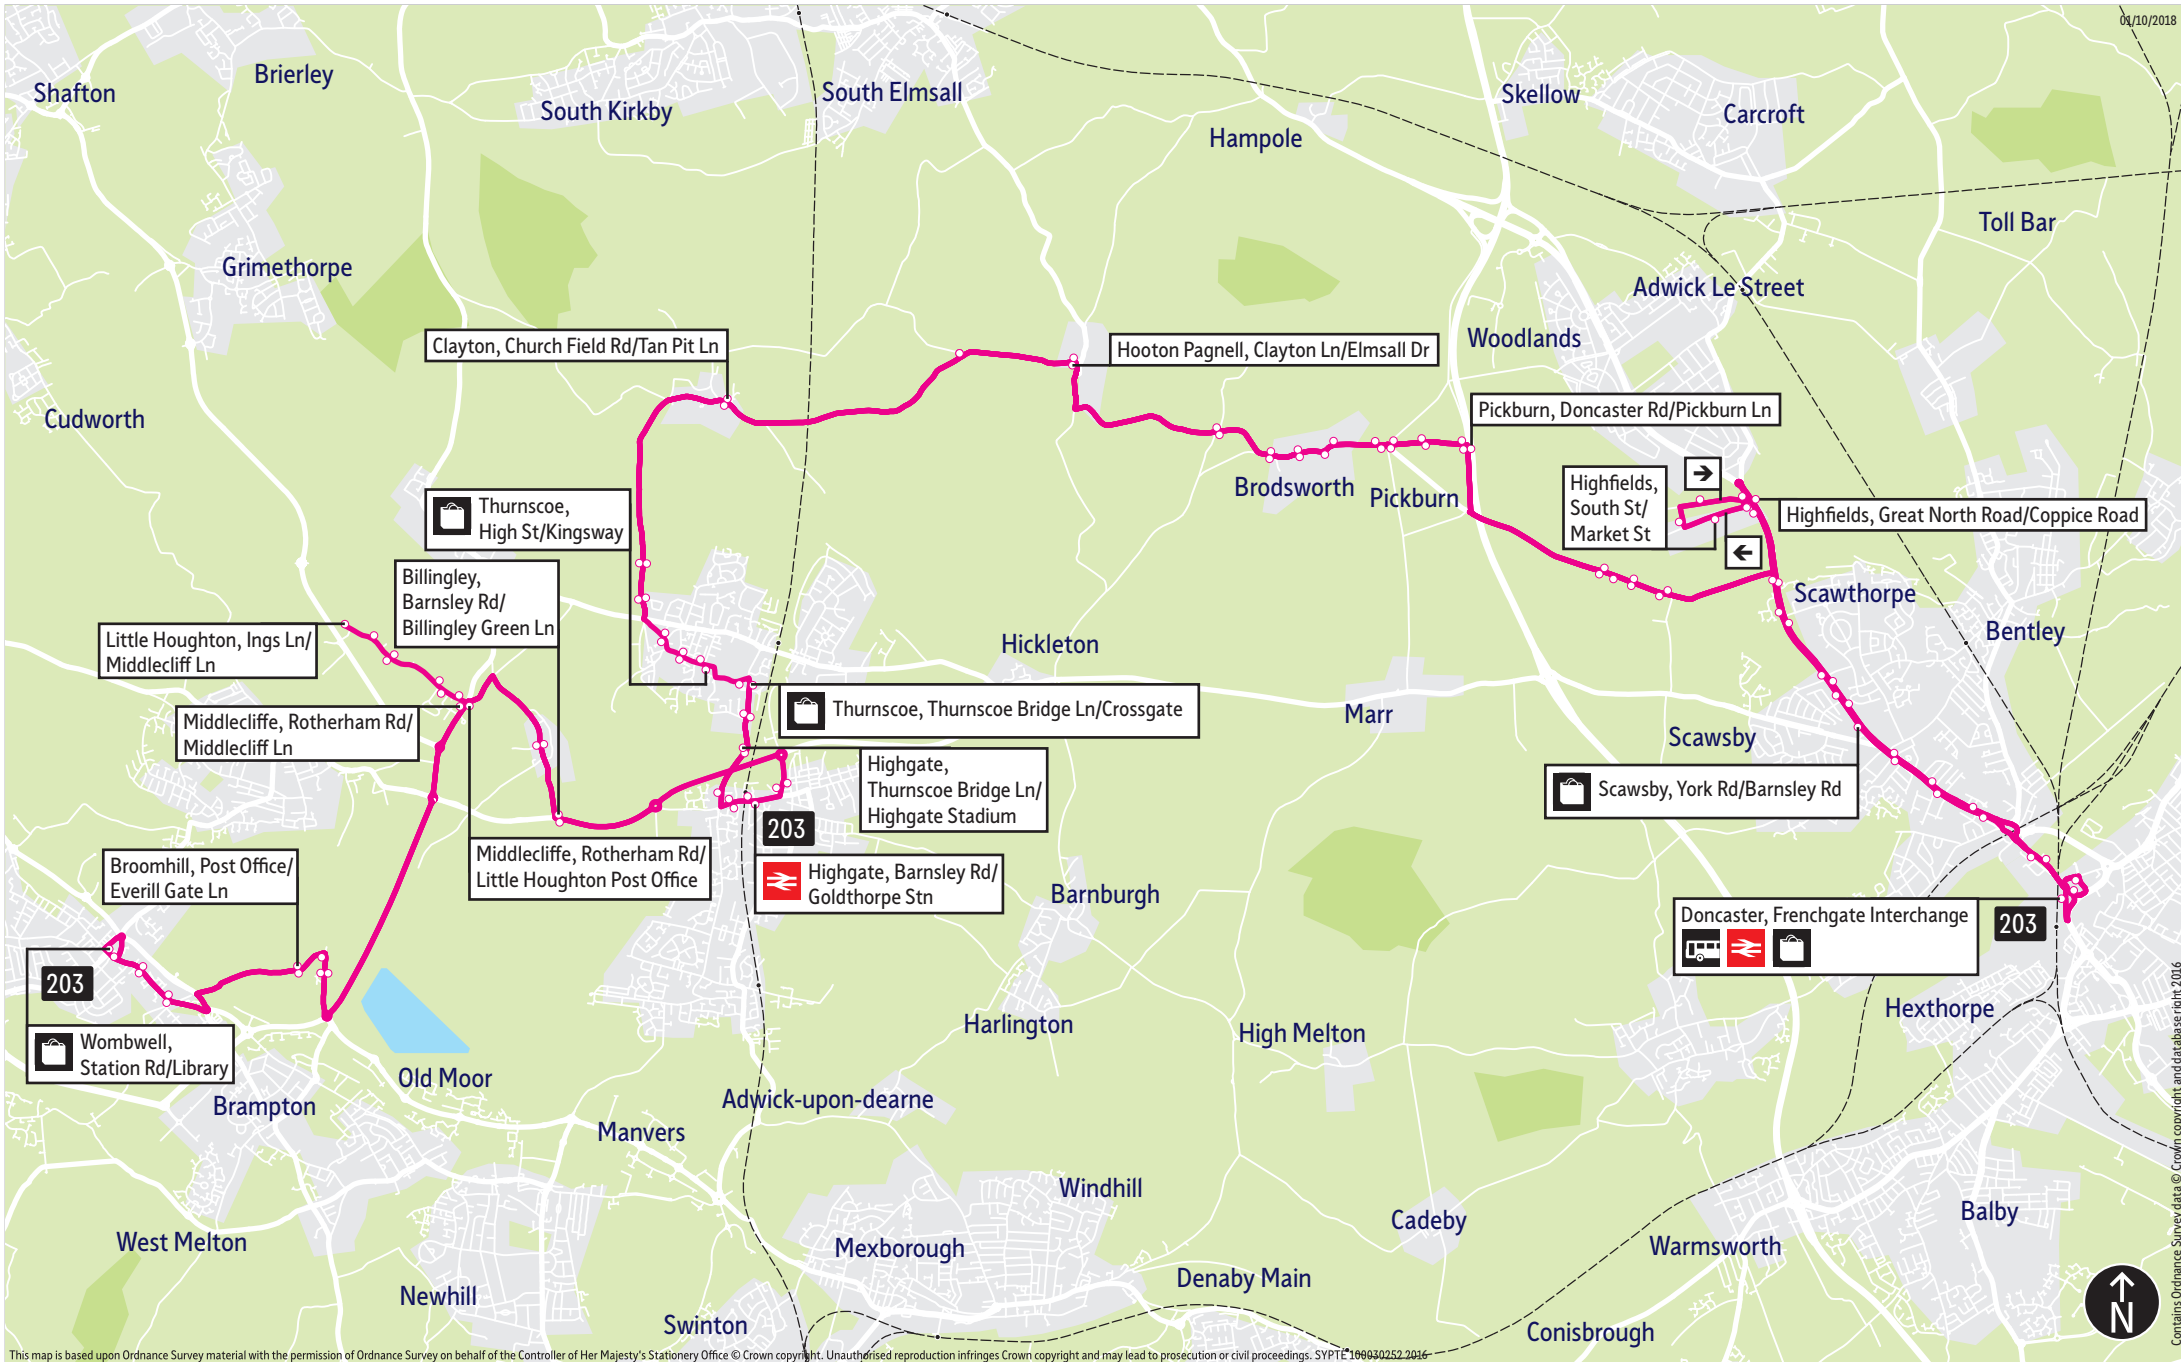

Bus route map for service 203

01/10/2018

= Terminus point
 = Public transport
 = Shopping area
 = Bus route & stops
 = Rail line & station
 = Tram route & stop

Contains Ordnance Survey data © Crown copyright and database right 2016