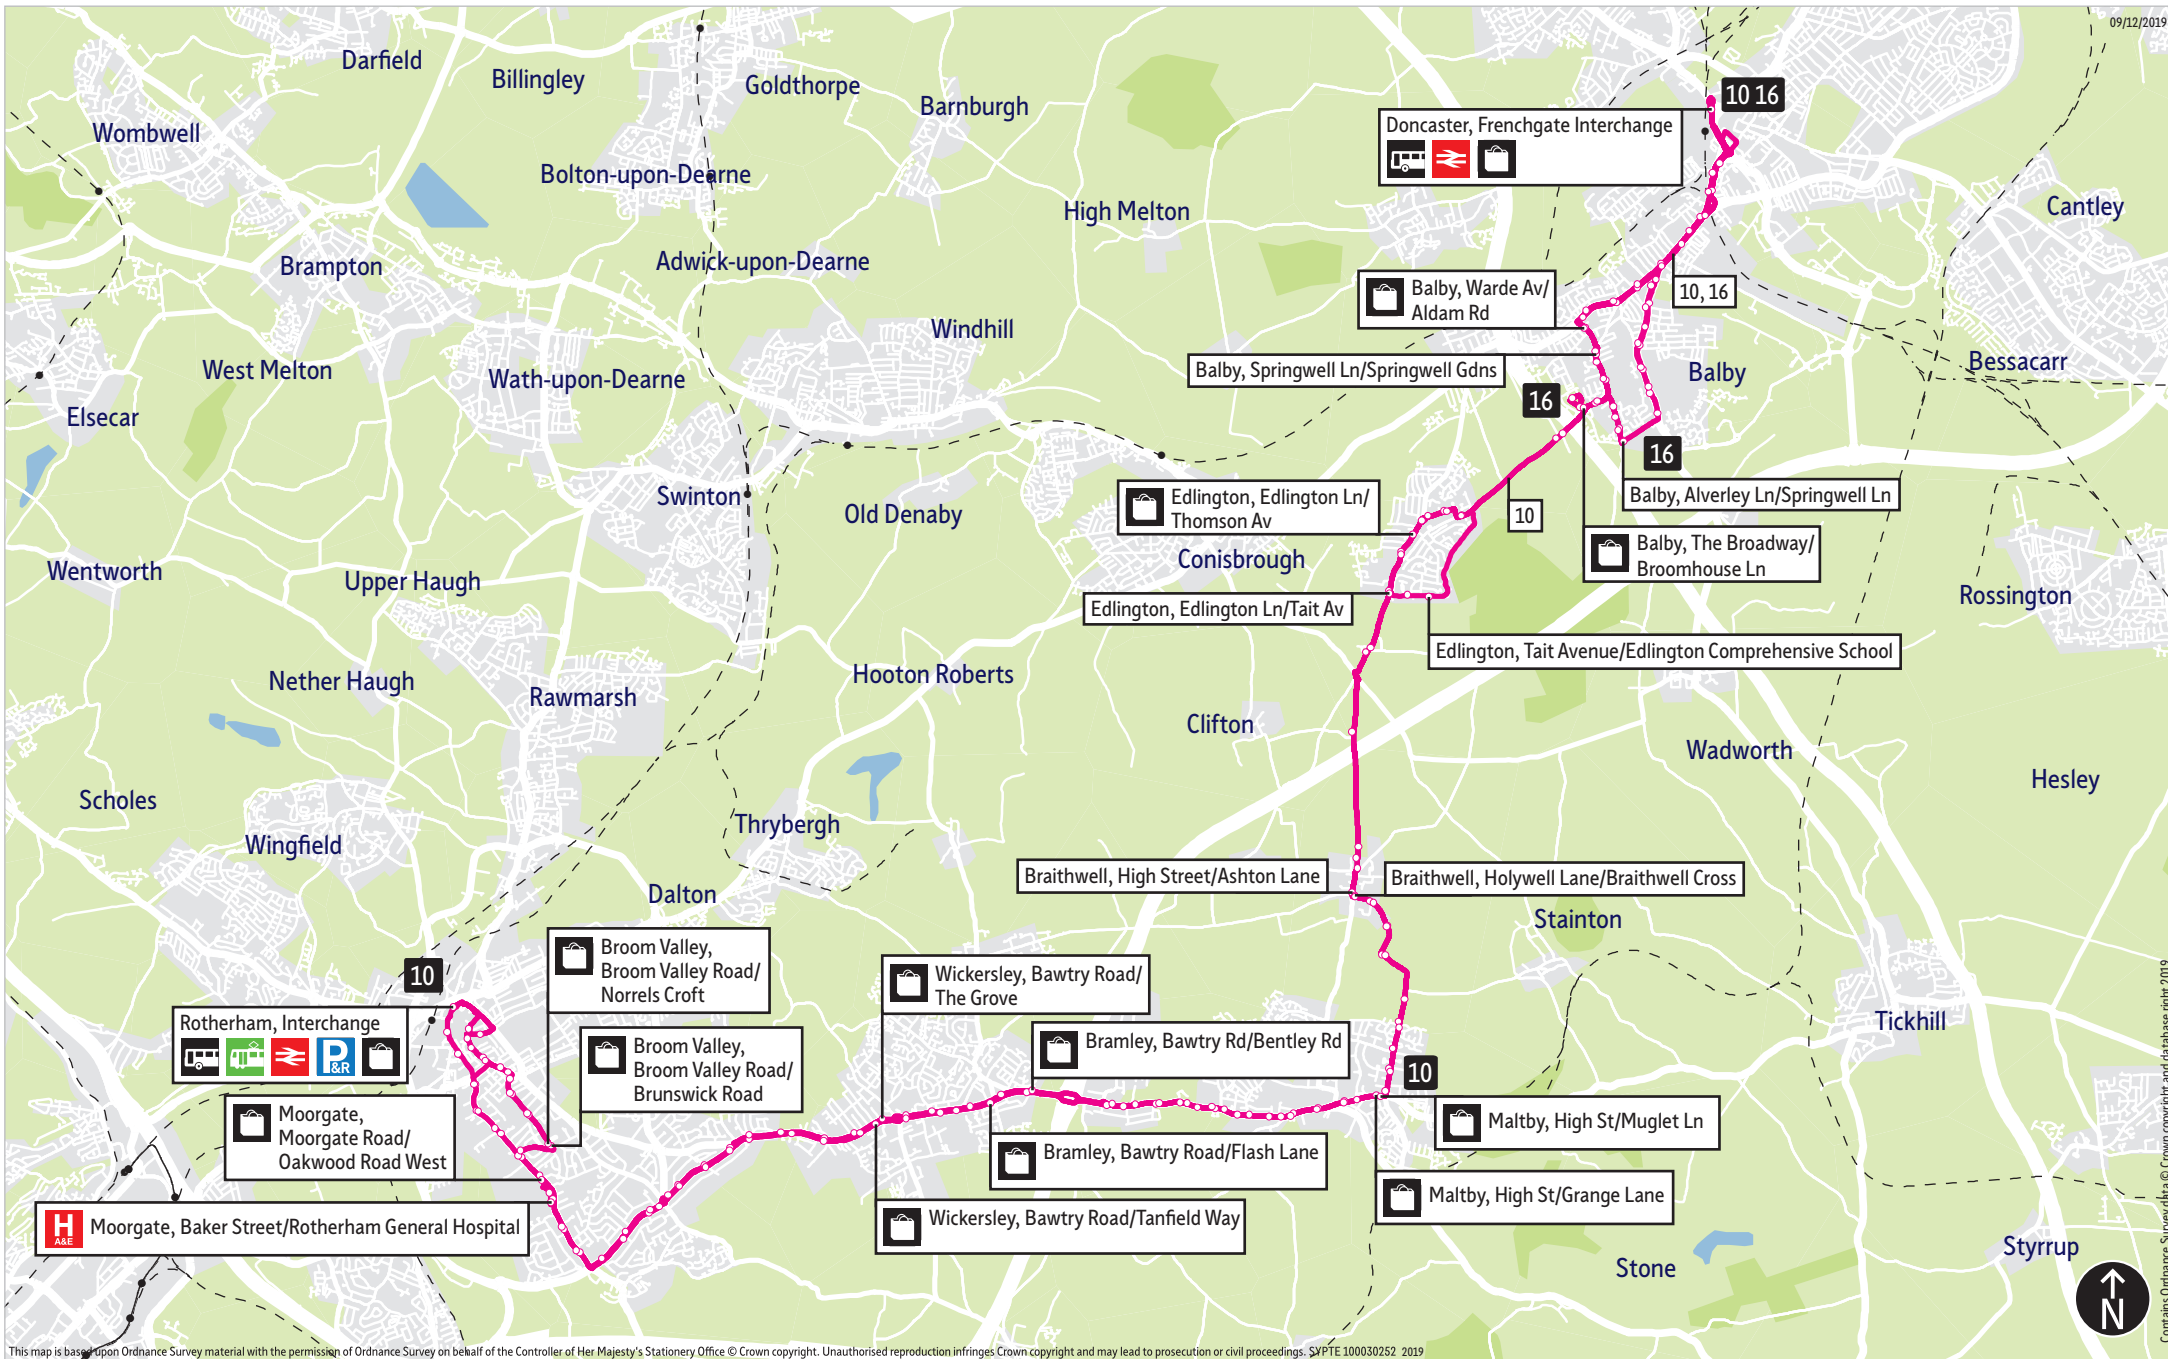

Bus route map for services 10 and 16

= Terminus point
 = Public transport
 = Shopping area
 = Bus route & stops
 = Rail line & station
 = Tram route & stop

Contains Ordnance Survey data © Crown copyright and database right 2019