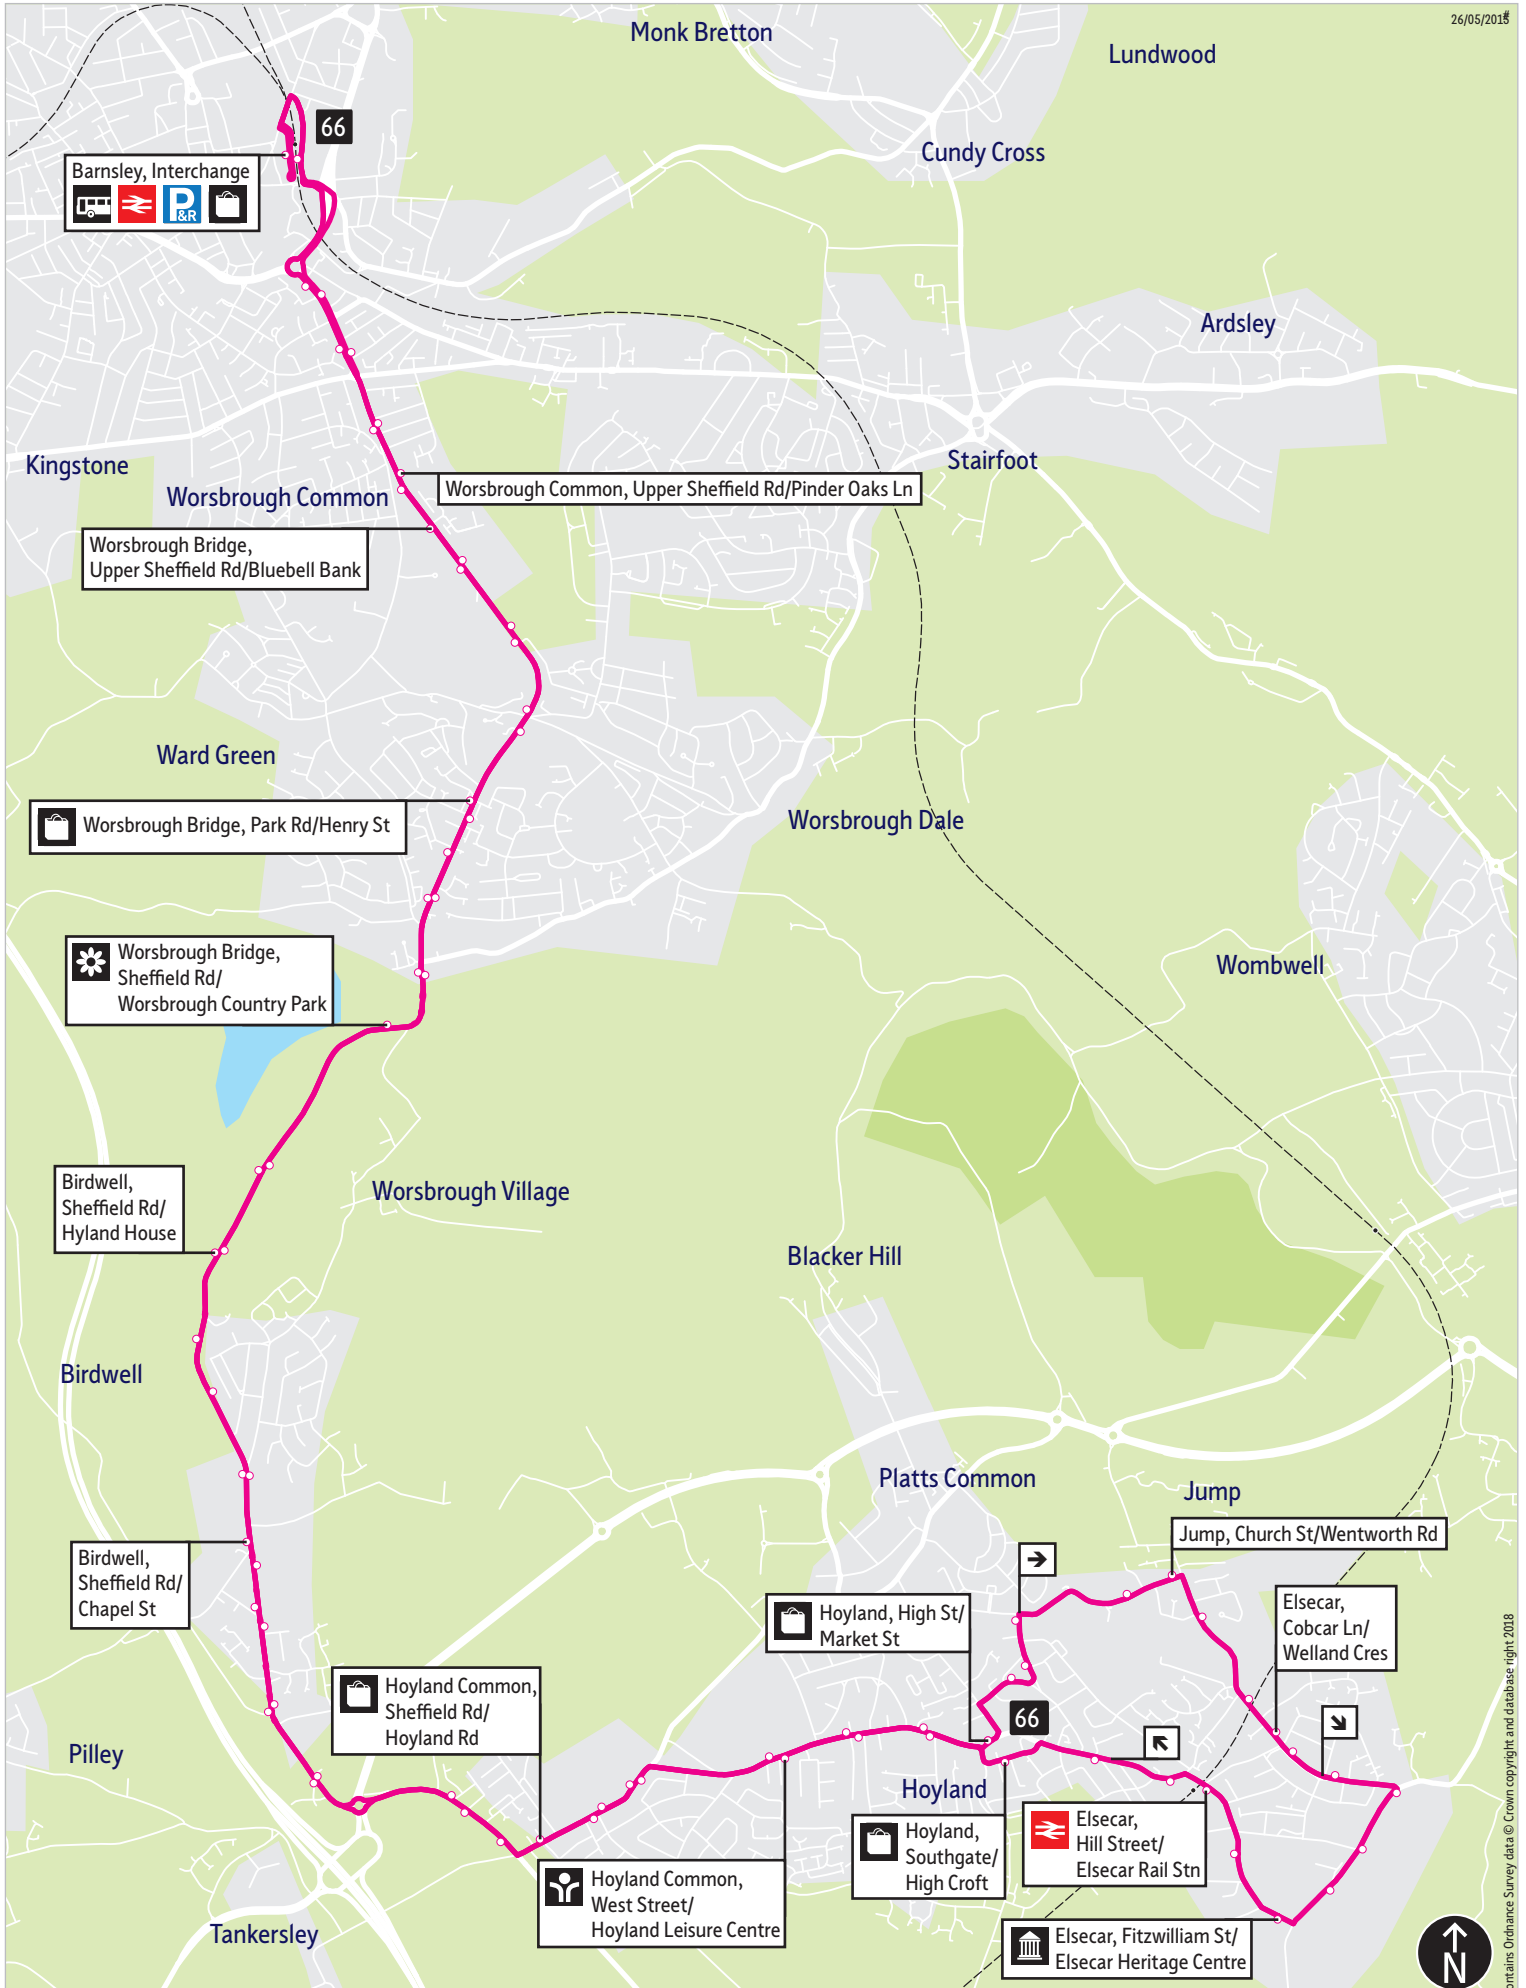

Bus service(s)

66

Valid from: 01 September 2020

Areas served

Barnsley
Birdwell
Hoyland Common
Hoyland
Jump
Elsecar

Places on the route

-    Barnsley Interchange
-  Worsbrough Country Park
-  Hoyland Leisure Centre
-  Elsecar Rail Station
-  Elsecar Heritage Centre

[@TSYalerts](https://twitter.com/TSYalerts)

[01709 51 51 51](tel:01709515151)

Bus route map for service 66

26/05/2018

This map is based upon Ordnance Survey material with the permission of Ordnance Survey on behalf of the Controller of Her Majesty's Stationery Office © Crown copyright. Unauthorised reproduction infringes Crown copyright and may lead to prosecution or civil proceedings. SYPTE100030252 2018

■ = Terminus point
 = Public transport
 = Shopping area
 = Bus route & stops
 = Rail line & station
 = Tram route & stop

Contains Ordnance Survey data © Crown copyright and database right 2018

Stopping points for service 66

Barnsley, Interchange ▶ Sheffield Road ▶ **Worsbrough Common** ▶ Upper Sheffield Road ▶
Worsbrough Bridge ▶ Park Road ▶ **Worsbrough** ▶ Sheffield Road ▶ **Birdwell** ▶ **Hoyland Common** ▶
 Hoyland Road ▶ **Hoyland** ▶ West Street ▶ High Street ▶ Barber Street ▶ Greenfield Road ▶ **Jump** ▶
 Church Street ▶ Wentworth Road ▶ **Elsecar** ▶ Cobcar Lane ▶ Wath Road ▶ Fitzwilliam Street ▶
 Hill Street ▶ **Hoyland** ▶ King Street ▶ Southgate ▶ West Street ▶ **Hoyland Common** ▶ Hoyland Road ▶
 Sheffield Road ▶ **Birdwell** ▶ **Worsbrough** ▶ **Worsbrough Bridge** ▶ Park Road ▶ Upper Sheffield Road ▶
Worsbrough Common ▶ Sheffield Road ▶ Schwabish Gmund Way ▶ **Barnsley, Interchange**