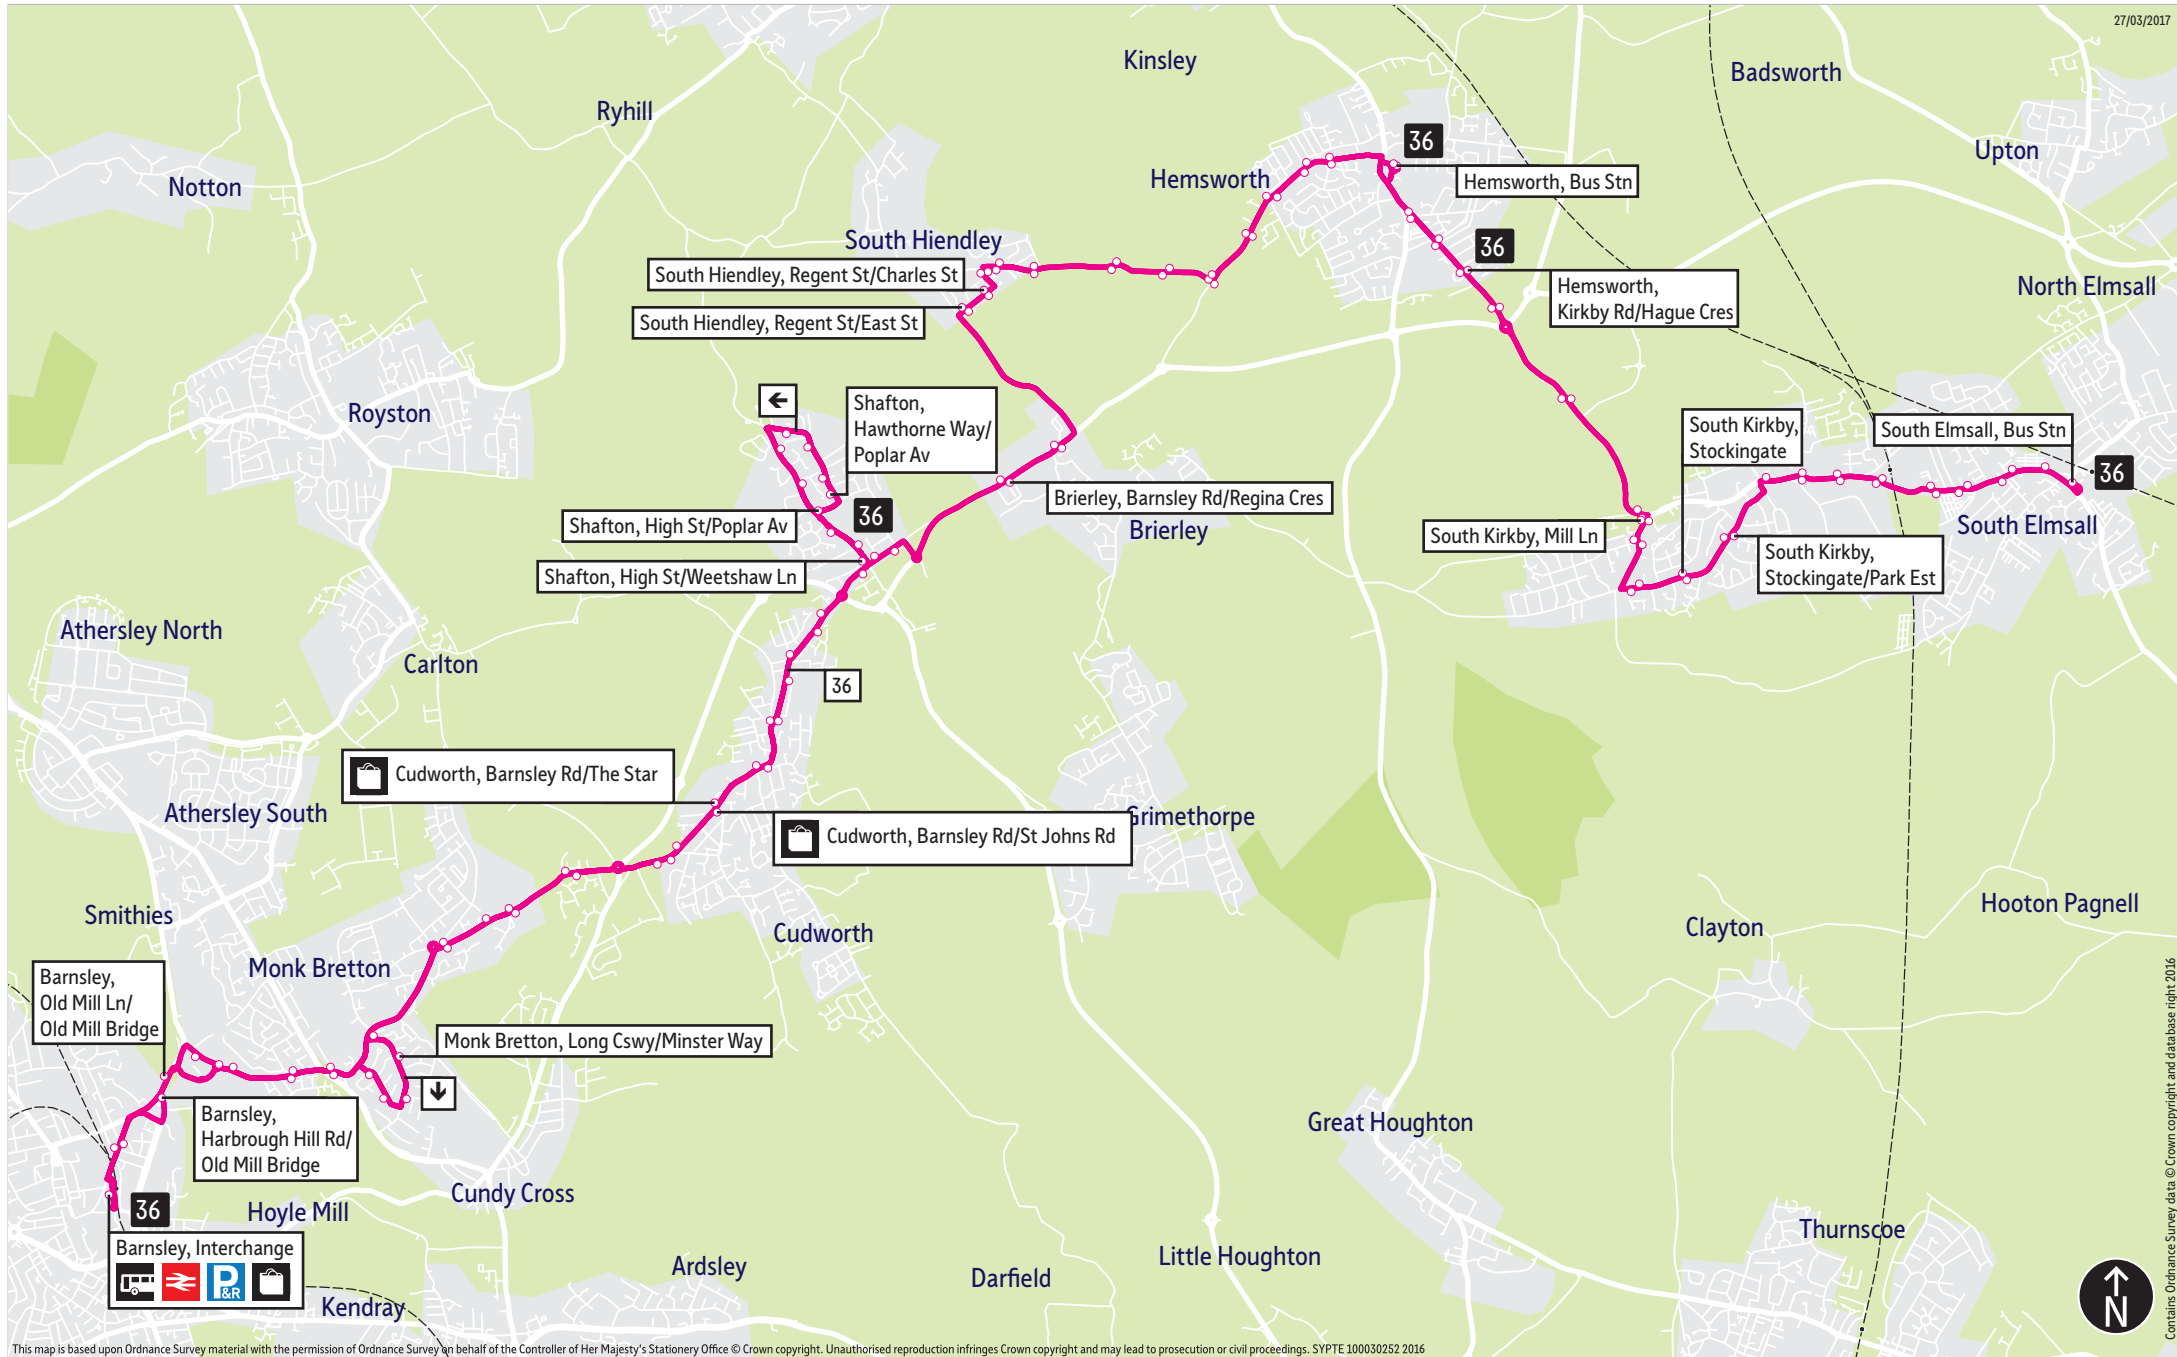

Bus route map for service 36

27/03/2017

- = Terminus point
- = Public transport
- = Shopping area
- = Bus route & stops
- = Rail line & station
- = Tram route & stop

Contains Ordnance Survey data © Crown copyright and database right 2016