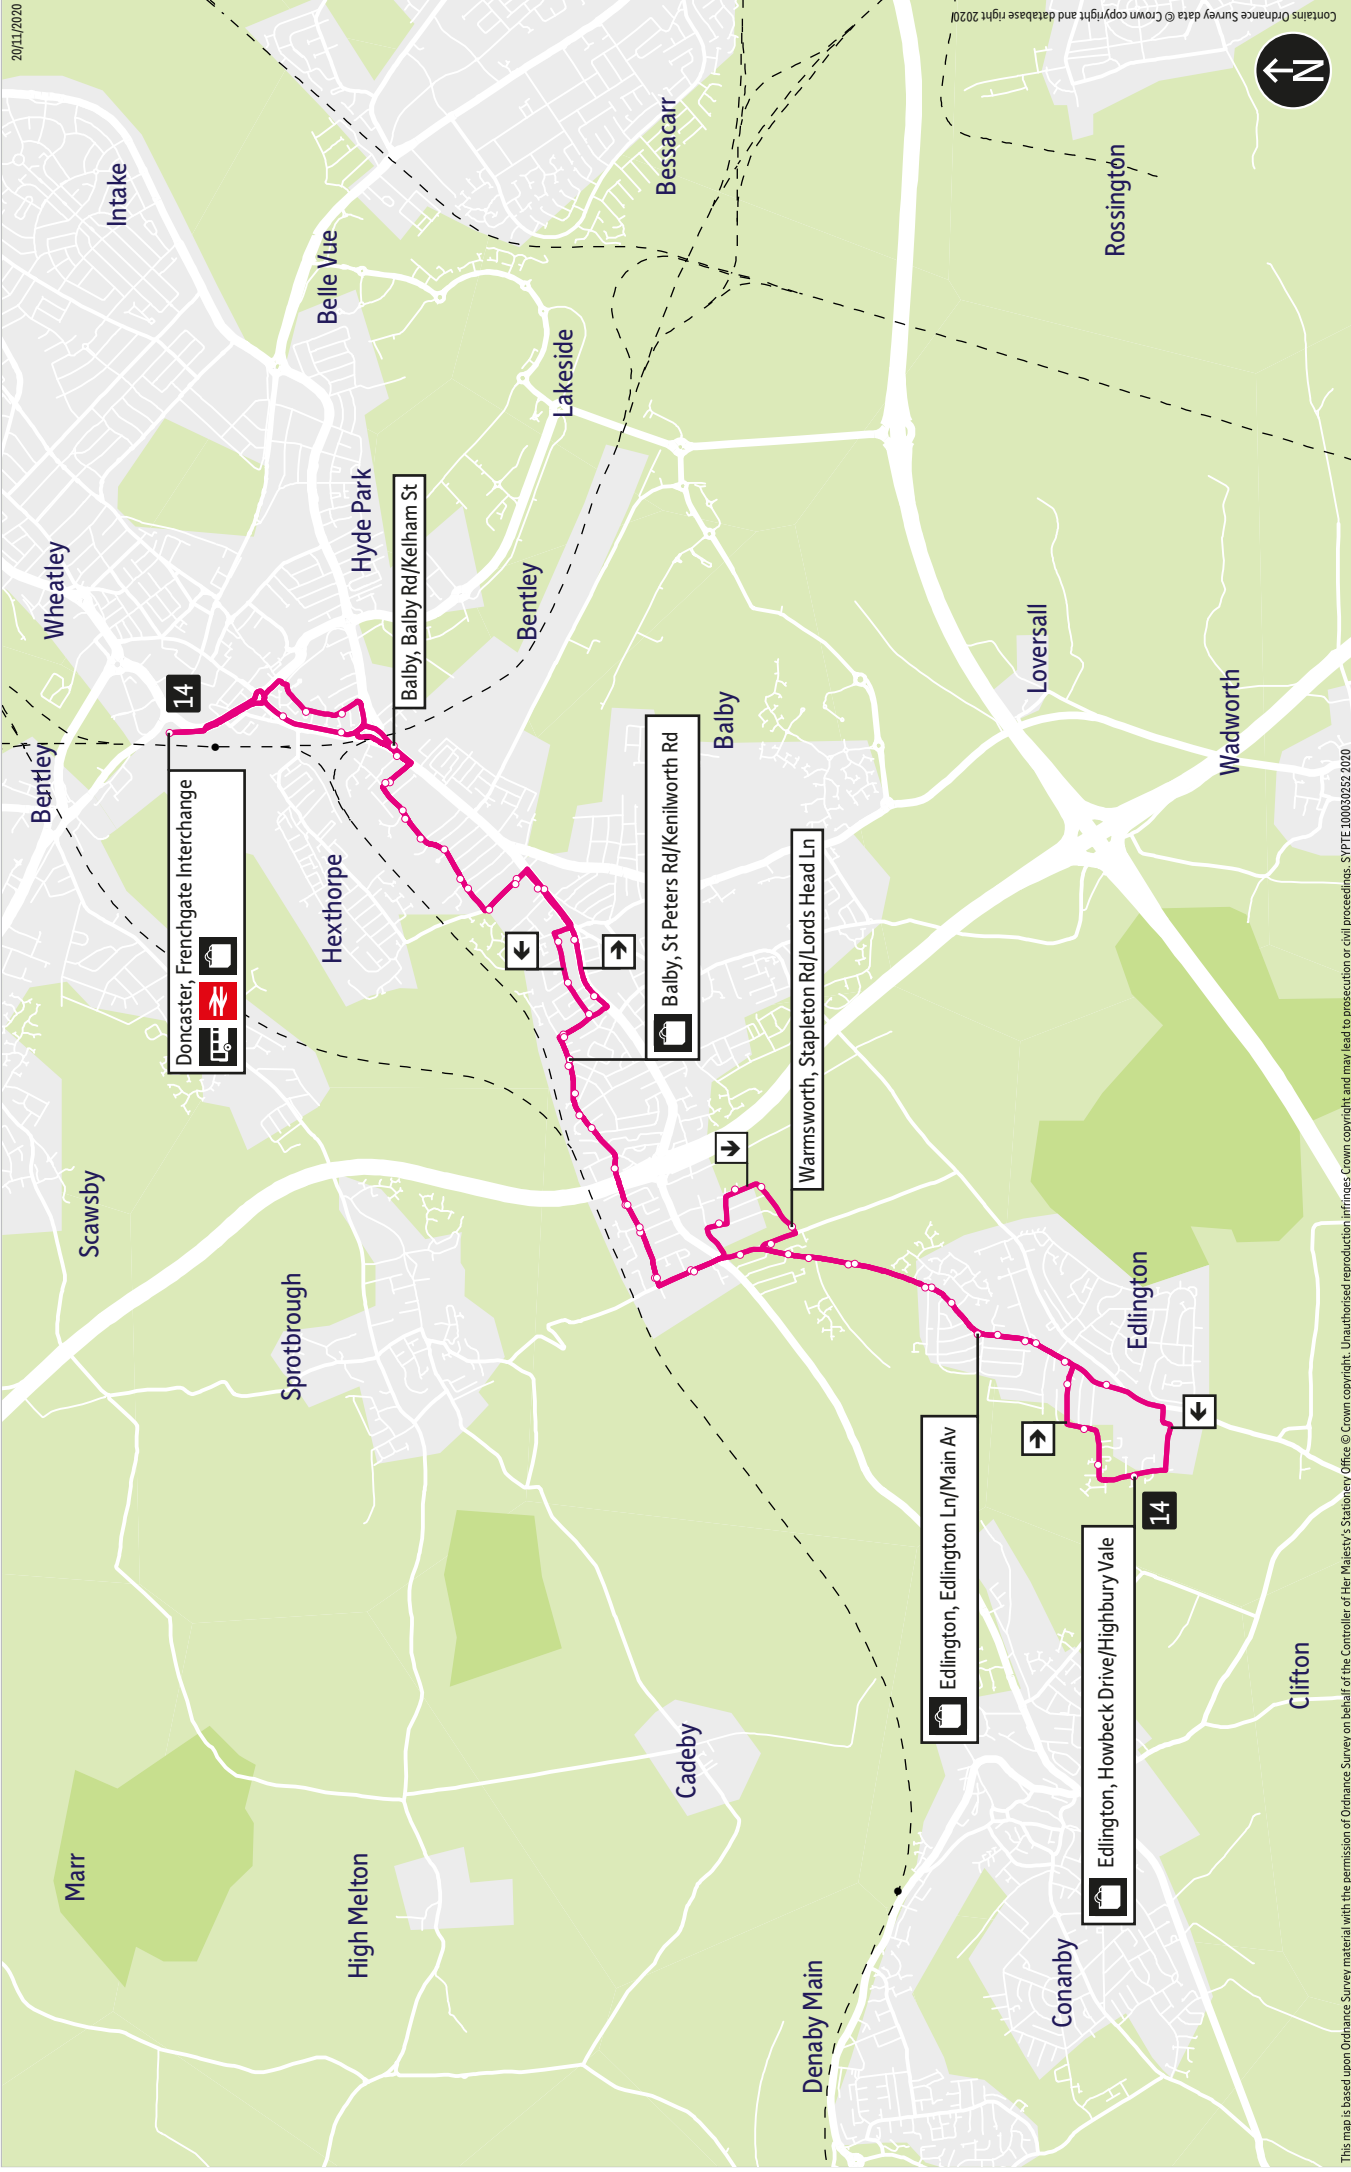

Bus route map for service 14

- = Terminus point
- = Public transport
- = Shopping area
- = Bus route & stops
- = Rail line & station
- = Tram route & stop

20/11/2020

Contains Ordnance Survey data © Crown copyright and database right 2020