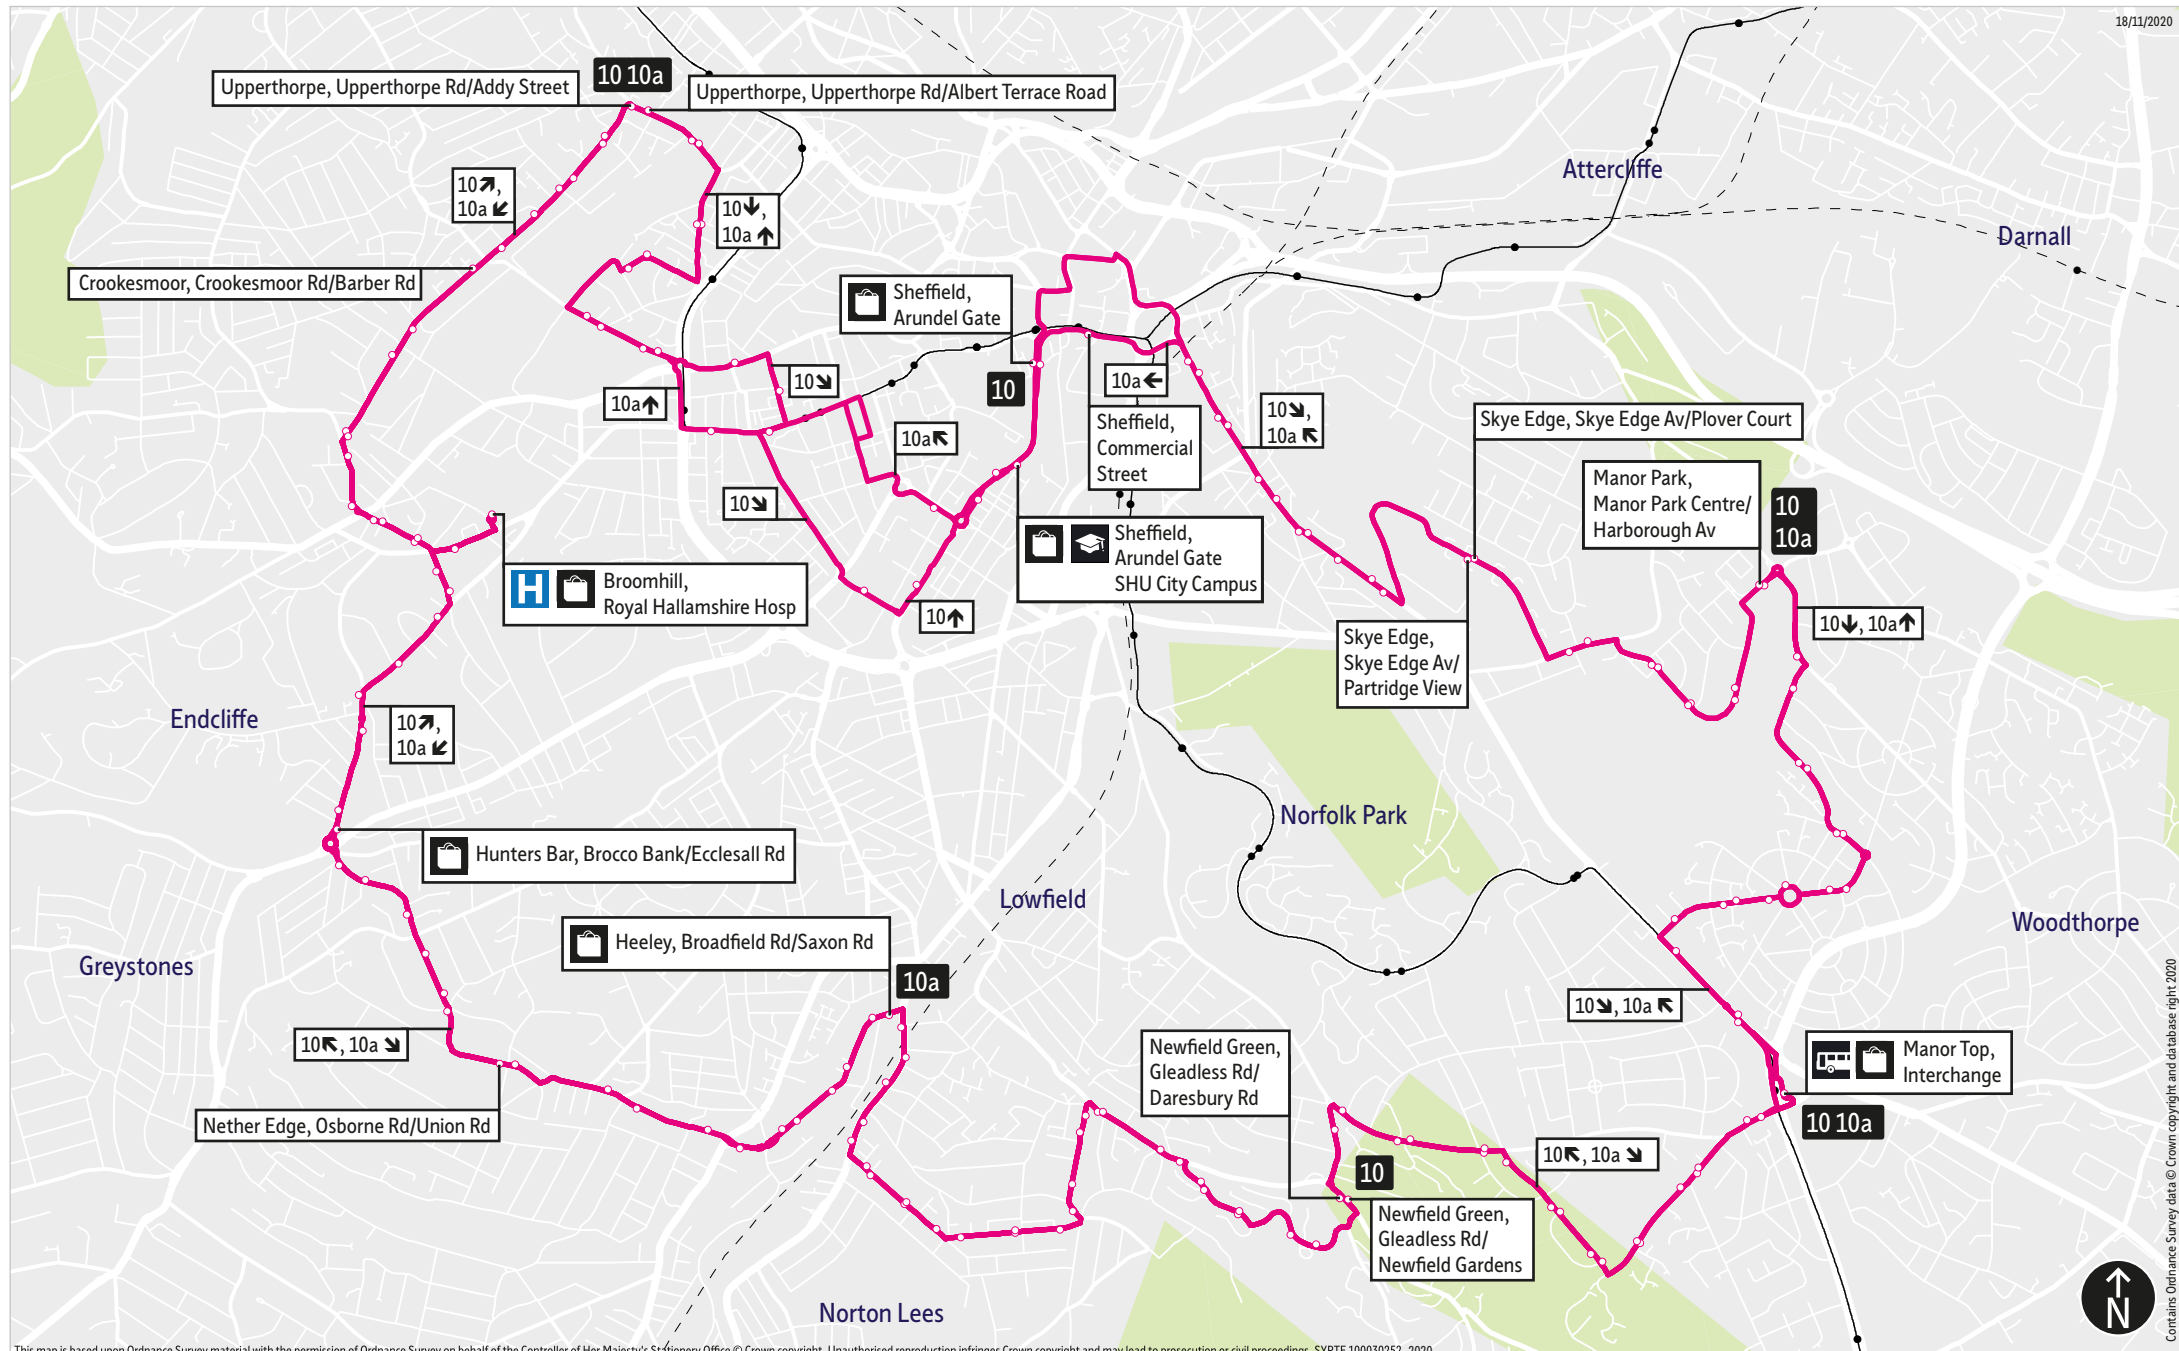

18/11/2020

This map is based upon Ordnance Survey material with the permission of Ordnance Survey on behalf of the Controller of Her Majesty's Stationery Office © Crown copyright. Unauthorised reproduction infringes Crown copyright and may lead to prosecution or civil proceedings. SYPTE100030252 2020

- = Terminus point
- = Public transport
- = Shopping area
- = Bus route & stops
- = Rail line & station
- = Tram route & stop

Contains Ordnance Survey data © Crown copyright and database right 2020

Hail & ride

Manor Top: Queen Mary Road
Manor Laith Road
Sky Edge: Skye Edge Avenue

Stopping points for service 10

Manor Park, Manor Park Centre ▶ **Manor** ▶ Raynald Road ▶ Queen Mary Road ▶ Wulfric Road ▶ City Road ▶ **Manor Top, Interchange** ▶ **Hurlfield** ▶ Hurlfield Road ▶ Arbourthorne Road ▶ **Arbourthorne** ▶ East Bank Road ▶ Daresbury Road ▶ **Newfield Green** ▶ Gleadless Road ▶ Callow Road ▶ **Heeley** ▶ Abney Road ▶ Gleadless Road ▶ Carrfield Road ▶ **Meersbrook** ▶ Rushdale Road ▶ **Heeley** ▶ Valley Road ▶ Chesterfield Road ▶ London Road ▶ Broadfield Road ▶ **Nether Edge** ▶ Sheldon Road ▶ Osborne Road ▶ St Andrews Road ▶ **Sharrow Vale** ▶ Cowlshaw Road ▶ **Hunters Bar** ▶ Junction Road ▶ Brocco Bank ▶ **Endcliffe** ▶ **Broomhill** ▶ Clarkehouse Road ▶ Newbould Lane ▶ Beech Hill Road ▶ Glossop Road ▶ Newbould Lane ▶ Nile Street ▶ Crookes Road ▶ Crookesmoor Road ▶ **Crookesmoor** ▶ **Upperthorpe** ▶ Addy Street ▶ Upperthorpe Road ▶ **Netherthorpe** ▶ St Philips Road ▶ Bramwell Street ▶ **Crookesmoor** ▶ Winter Street ▶ **Western Bank** ▶ Bolsover Street ▶ **Sheffield** ▶ Broad Lane ▶ Mappin Street ▶ Fitzwilliam Gate ▶ Eyre Street ▶ Arundel Gate ▶ **Park Hill** ▶ Duke Street ▶ **Skye Edge** ▶ City Road ▶ Skye Edge Avenue ▶ Manor Lane ▶ **Manor Park** ▶ Manor Park Crescent ▶ Manor Park Centre ▶ **Manor** ▶ Raynald Road ▶ Queen Mary Road ▶ Wulfric Road ▶ City Road ▶ **Manor Top, Manor Top Interchange**