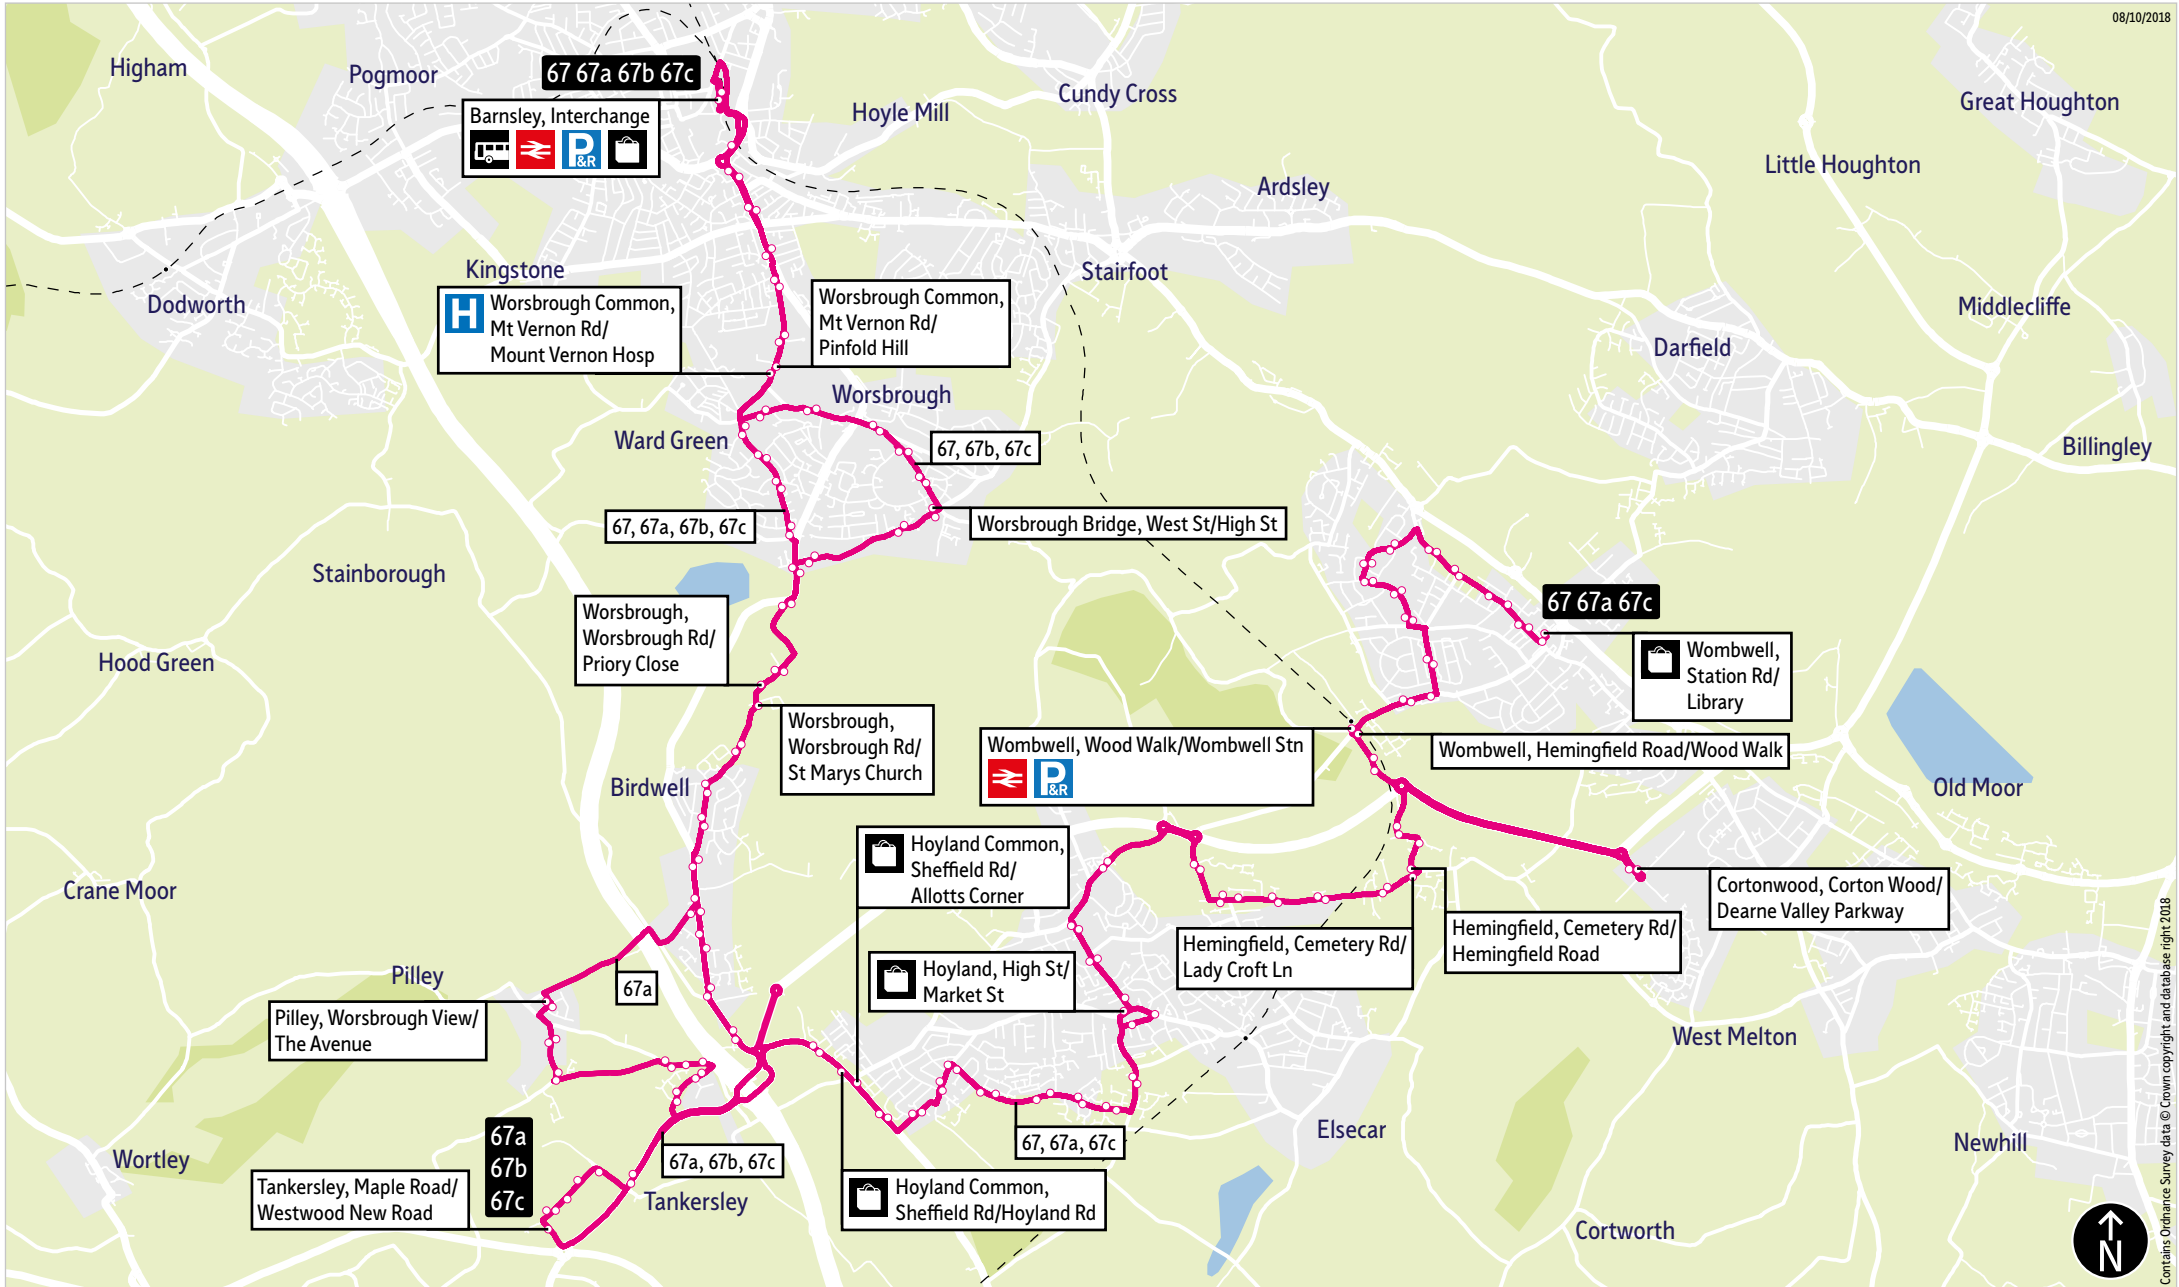

Bus route map for services 67 67a 67b 67c

08/10/2018

= Terminus point
= Public transport
= Shopping area
= Bus route & stops
- - - - = Rail line & station
— — — = Tram route & stop

Contains Ordnance Survey data © Crown copyright and database right 2018