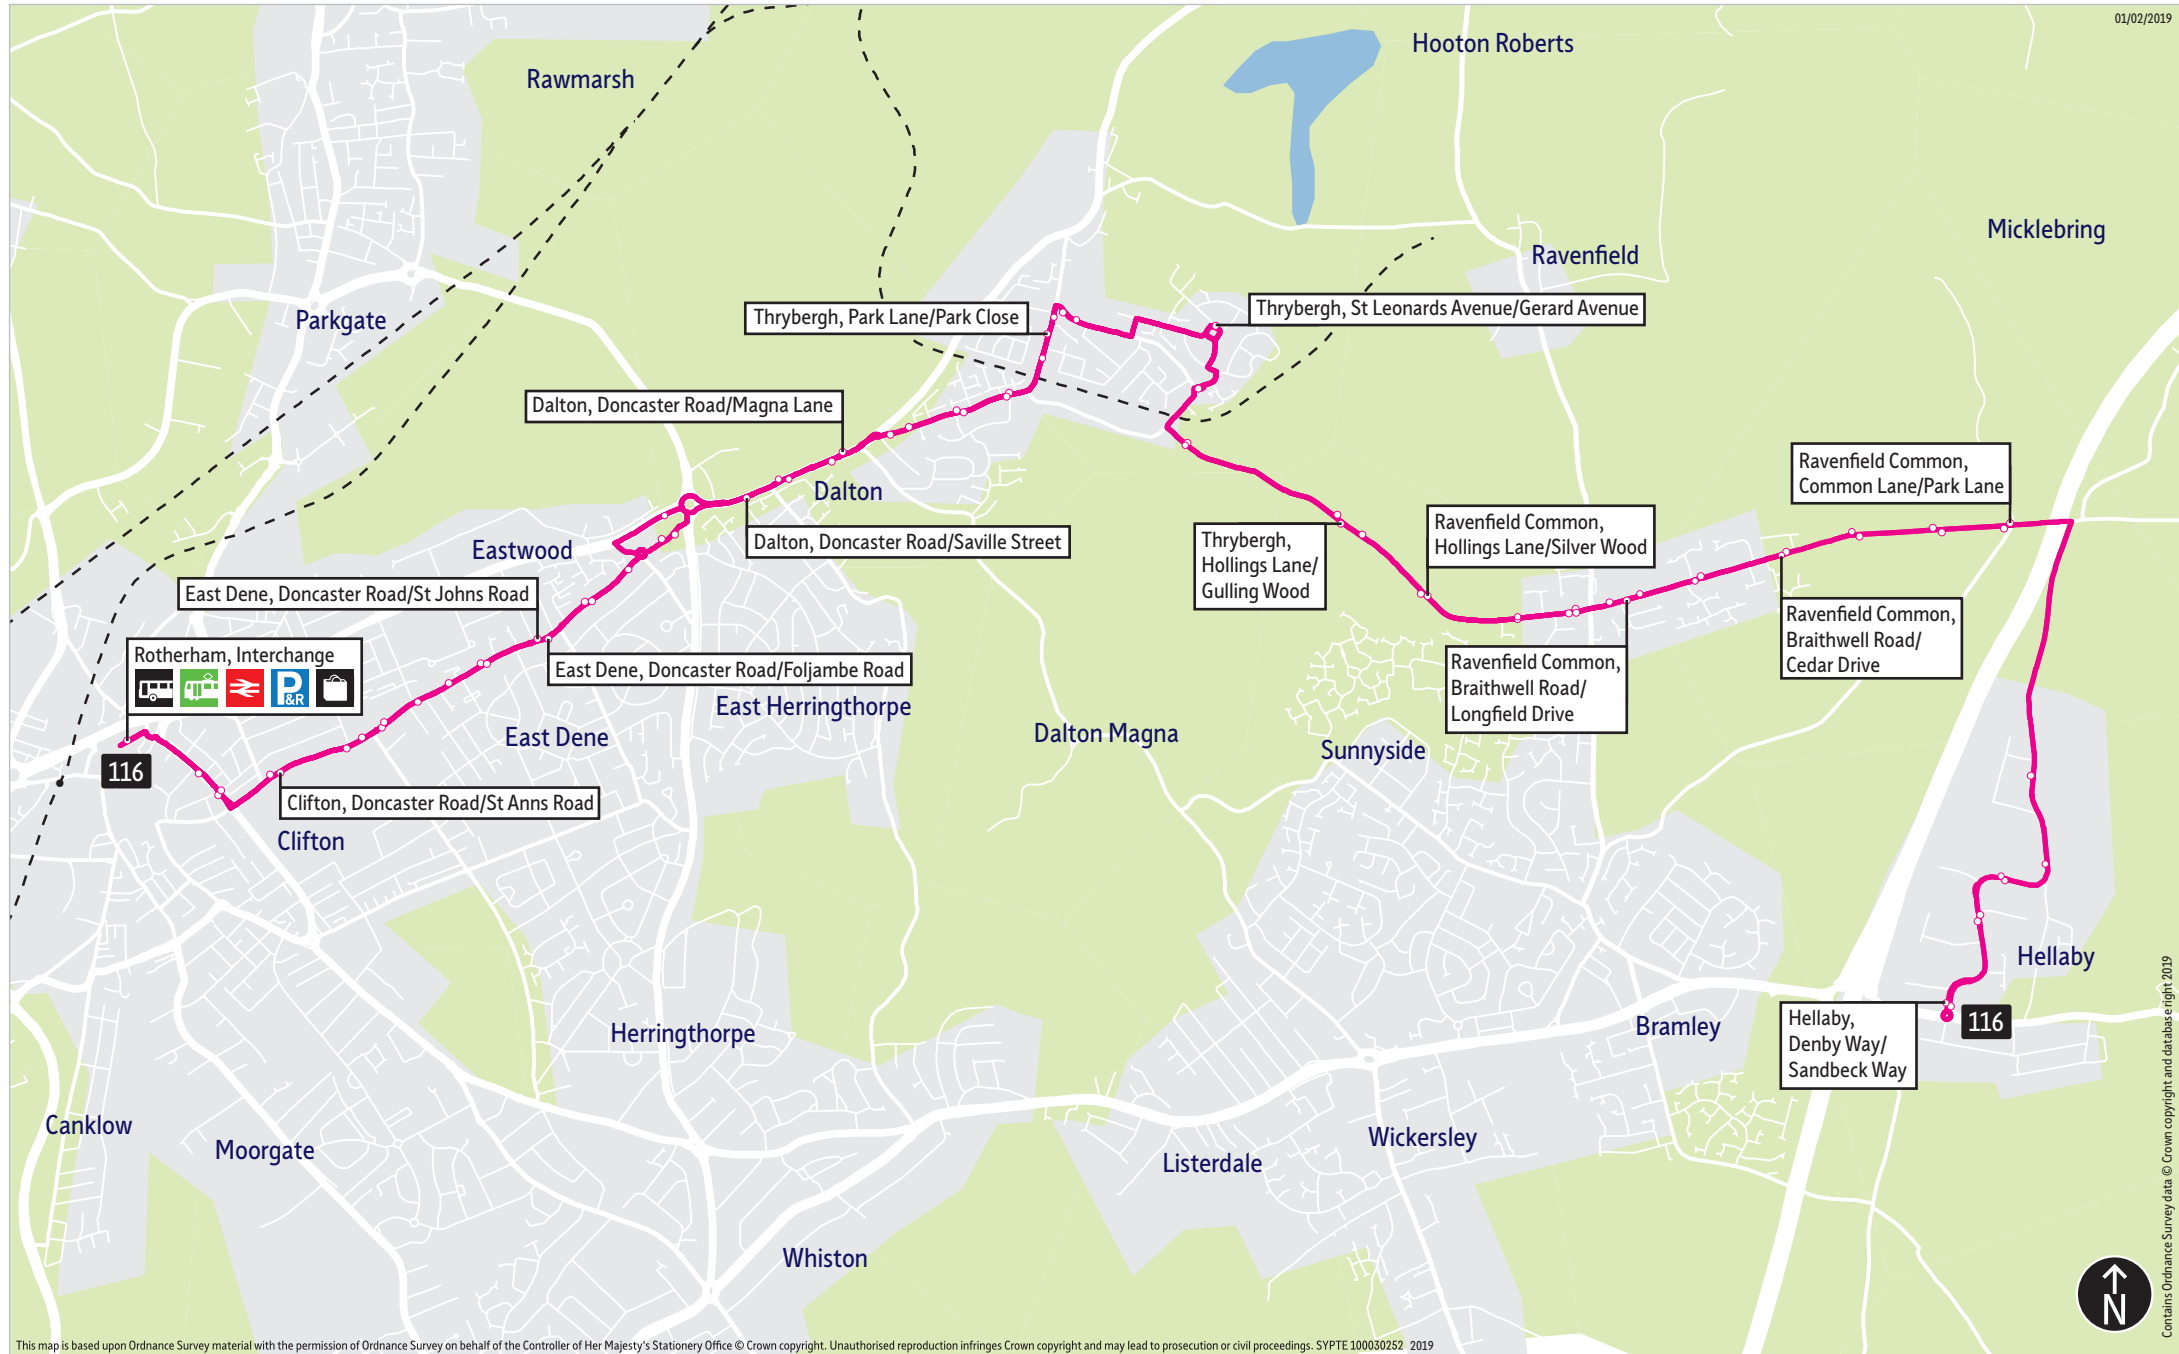

Bus route map for service 116

01/02/2019

- = Terminus point
- = Public transport
- = Shopping area
- = Bus route & stops
- = Rail line & station
- = Tram route & stop

Contains Ordnance Survey data © Crown copyright and database right 2019