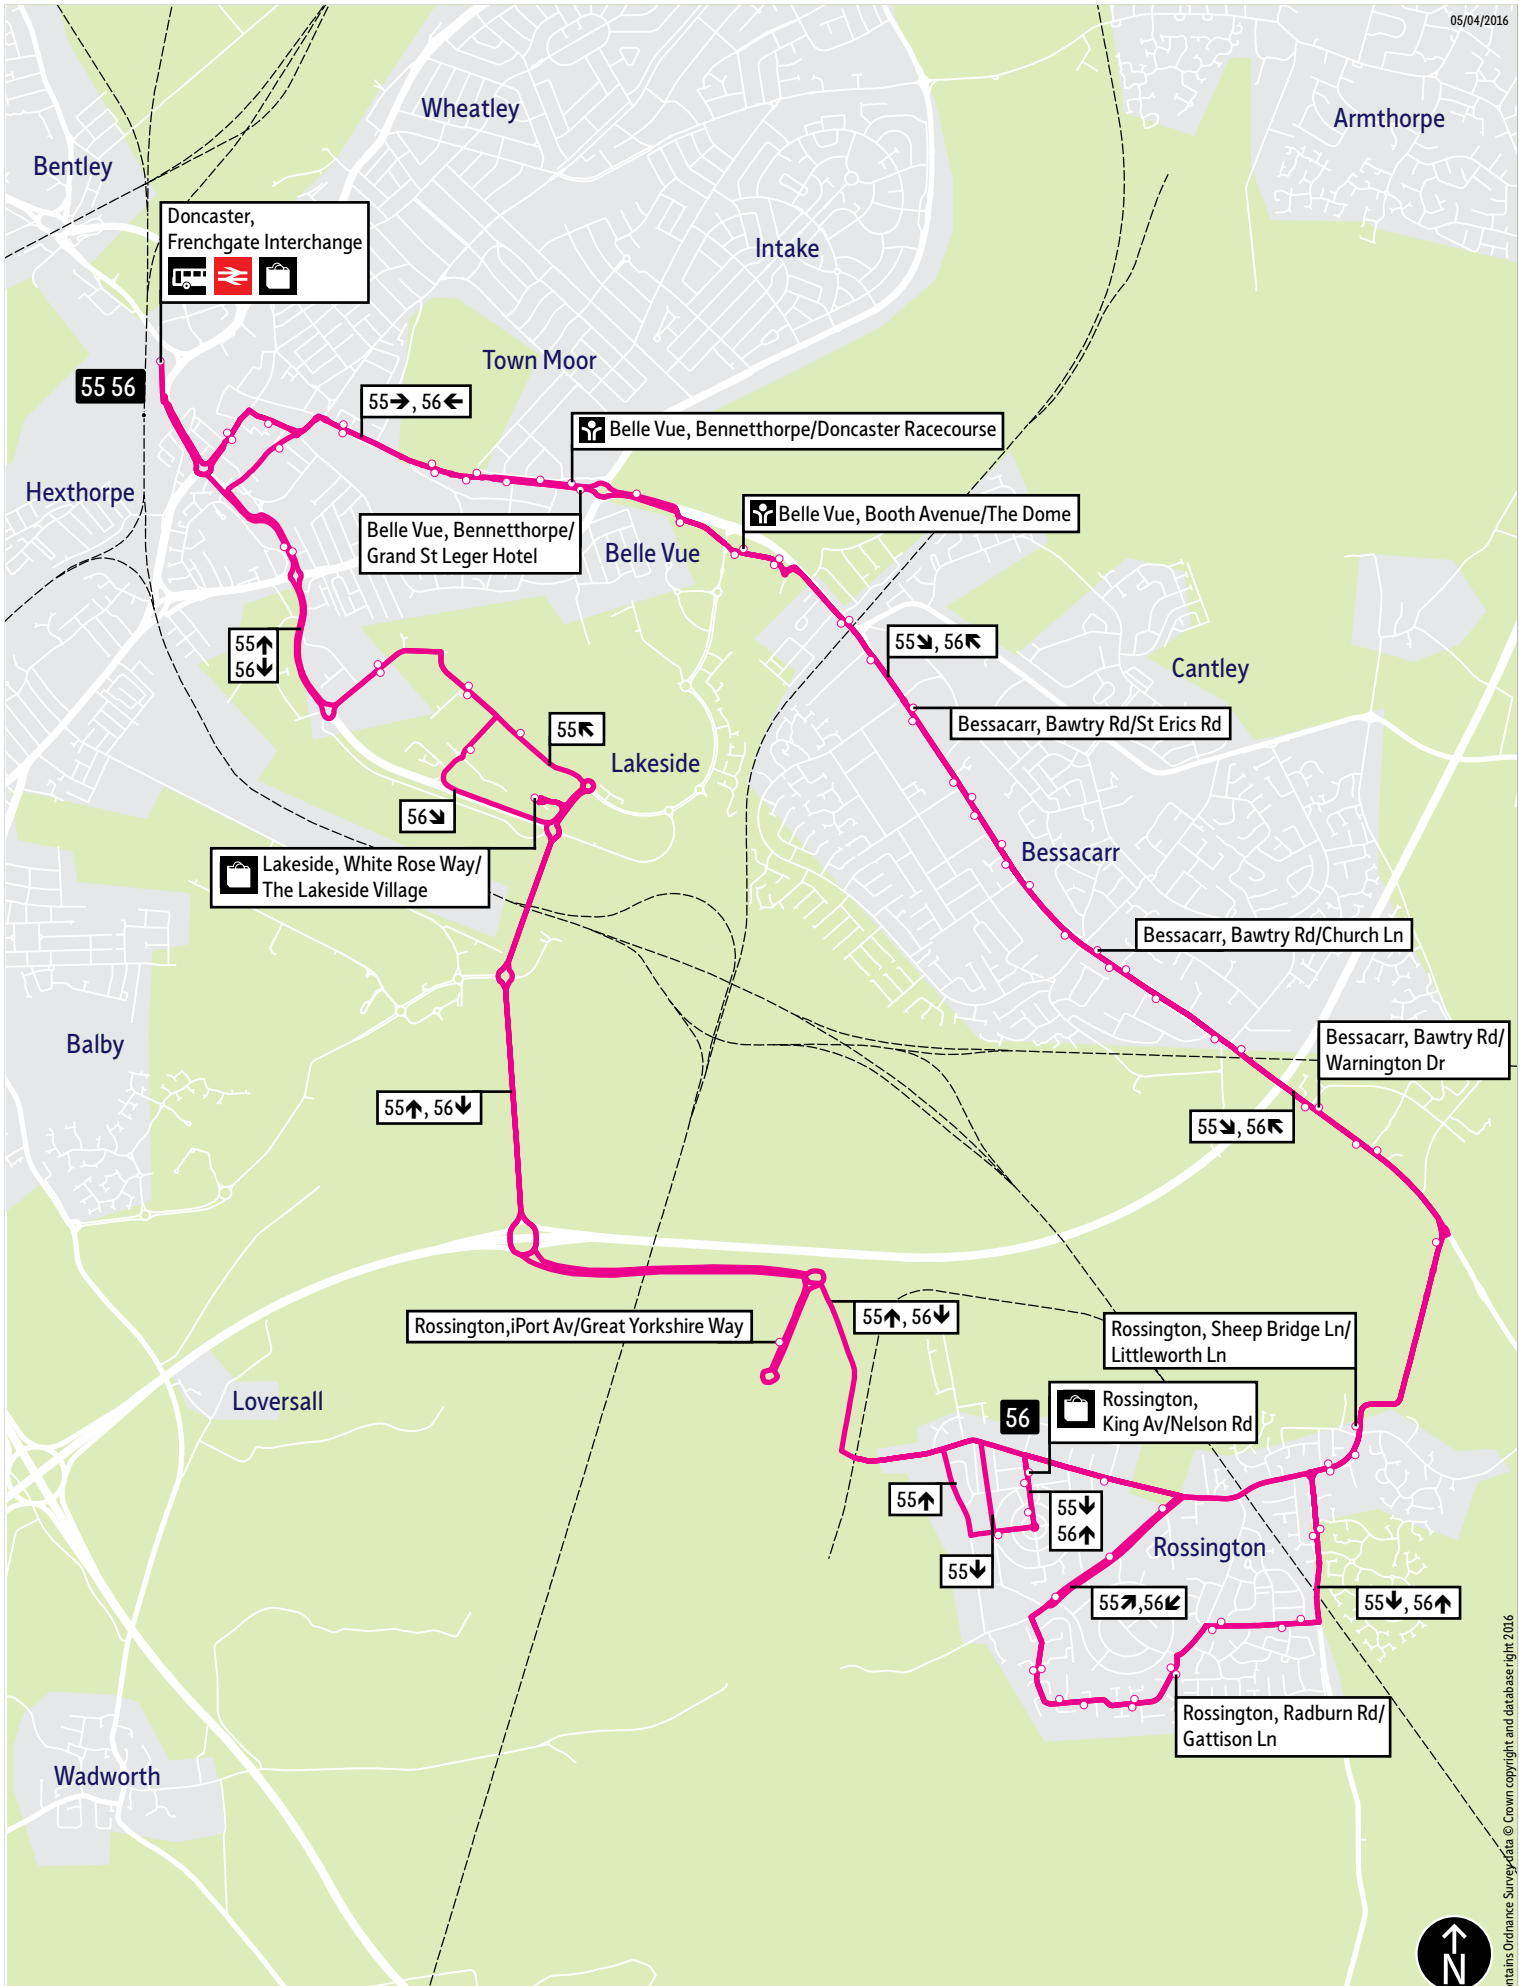

Bus route map for services 55 and 56

05/04/2016

■ = Terminus point
🚏 🚗 🚊 🚉 P R = Public transport
🏪 = Shopping area
🚚 = Bus route & stops
- - - = Rail line & station
- - - = Tram route & stop

Contains Ordnance Survey data © Crown copyright and database right 2016