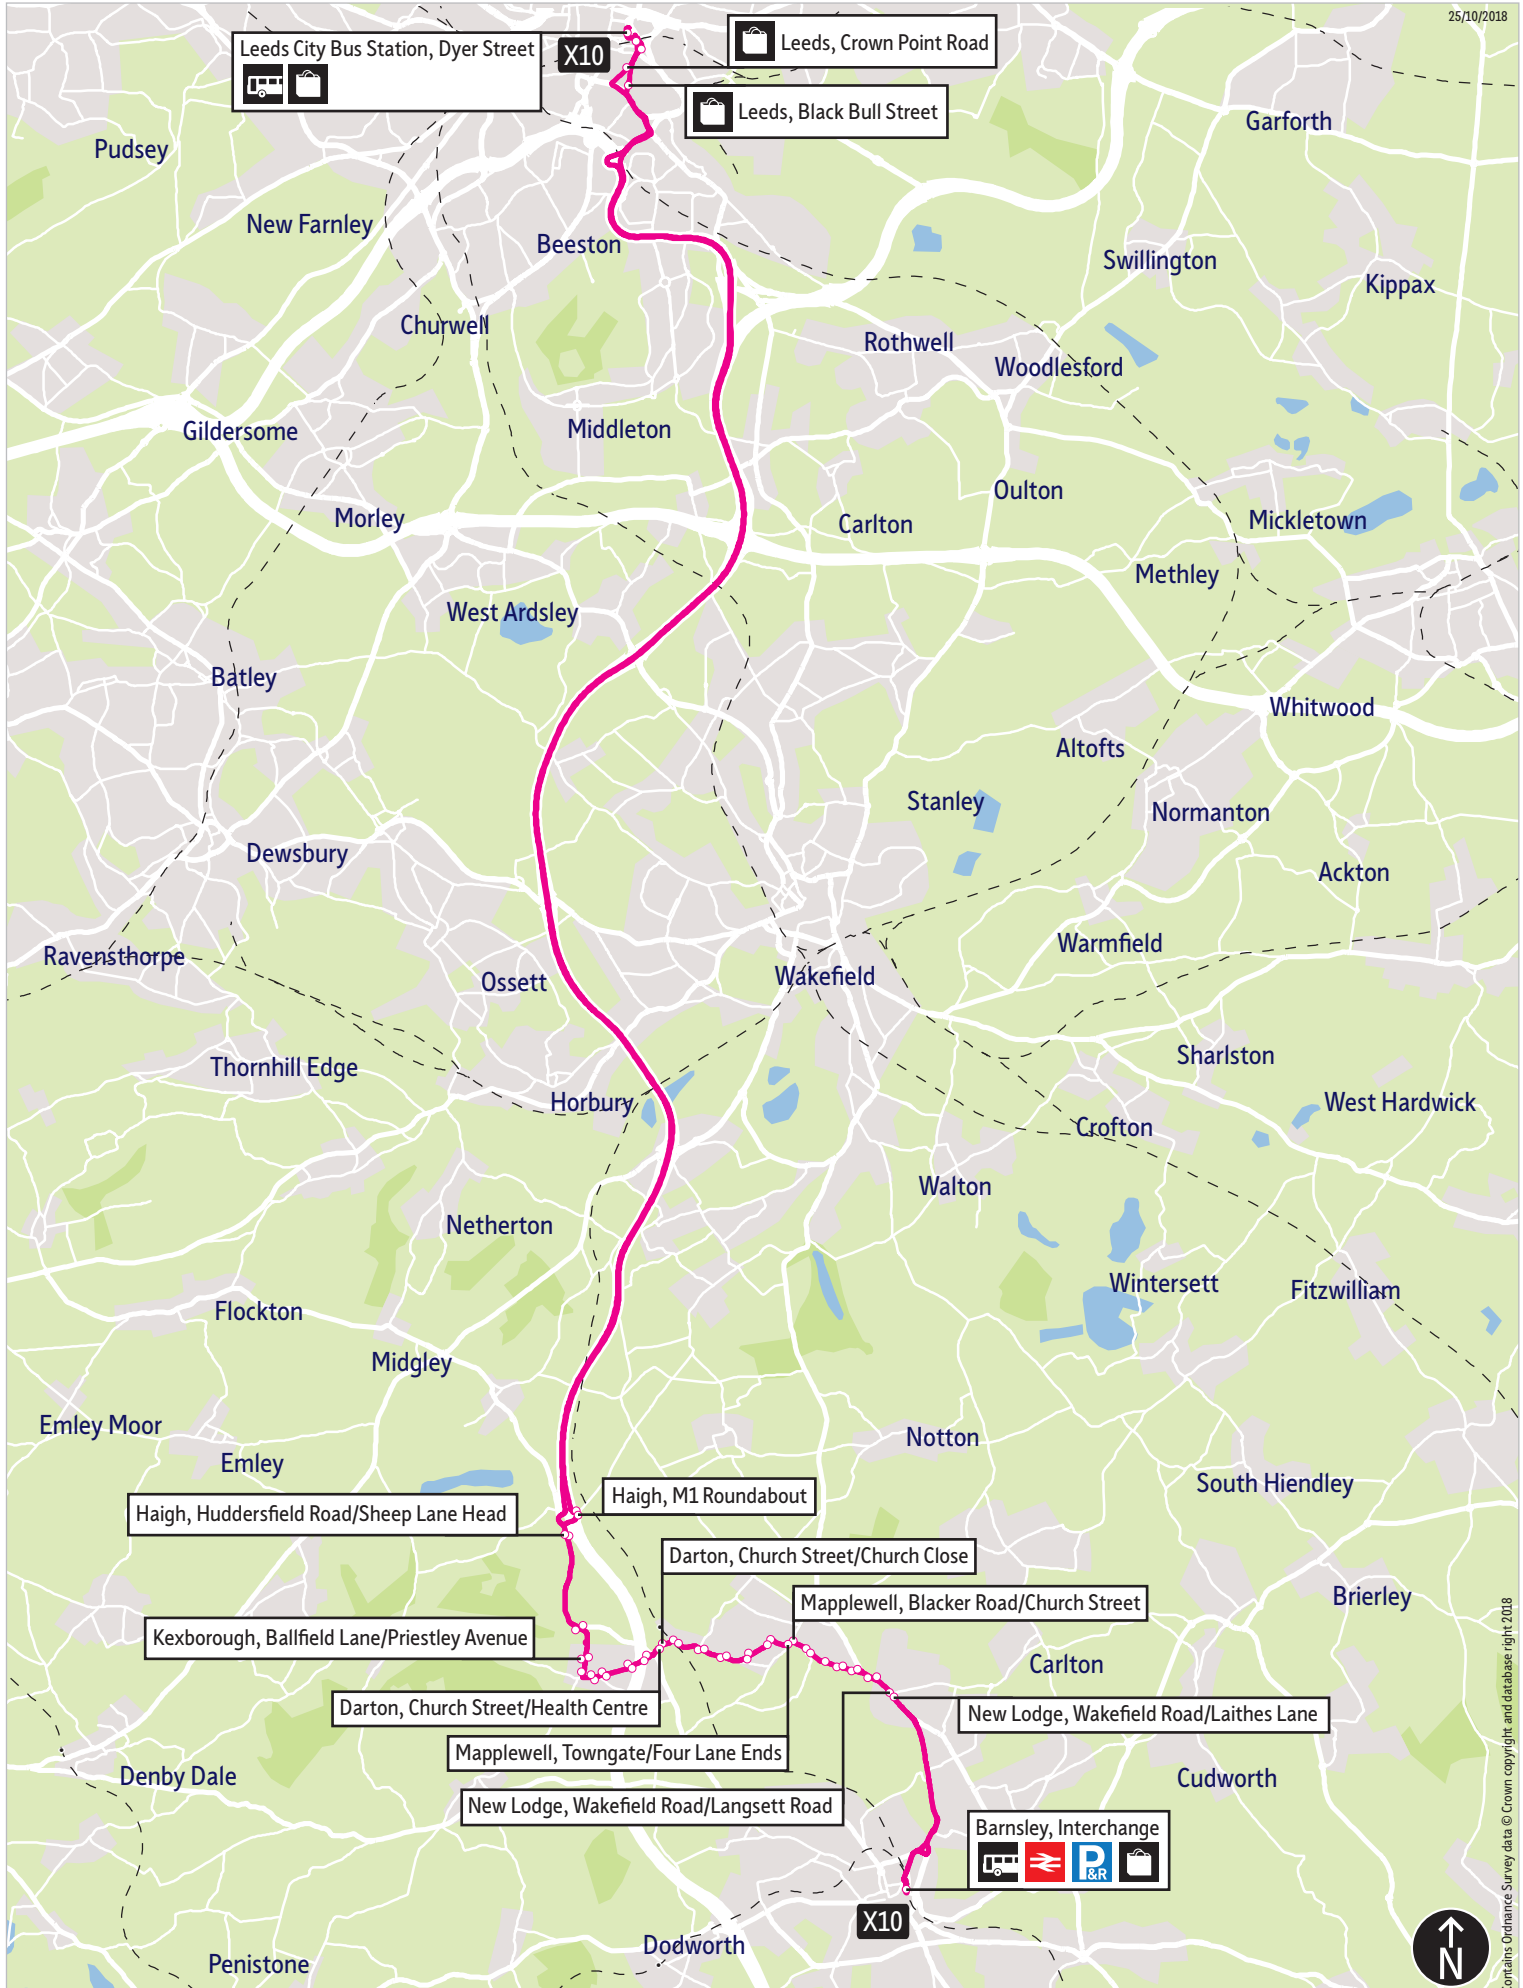

Bus route map for service X10

25/10/2018

This map is based upon Ordnance Survey material with the permission of Ordnance Survey on behalf of the Controller of Her Majesty's Stationery Office © Crown copyright. Unauthorised reproduction infringes Crown copyright and may lead to prosecution or civil proceedings. SYPT 100030252. 2018

■ = Terminus point
🚏 = Public transport
🛒 = Shopping area
🚚 = Bus route & stops
--- = Rail line & station
⋯ = Tram route & stop