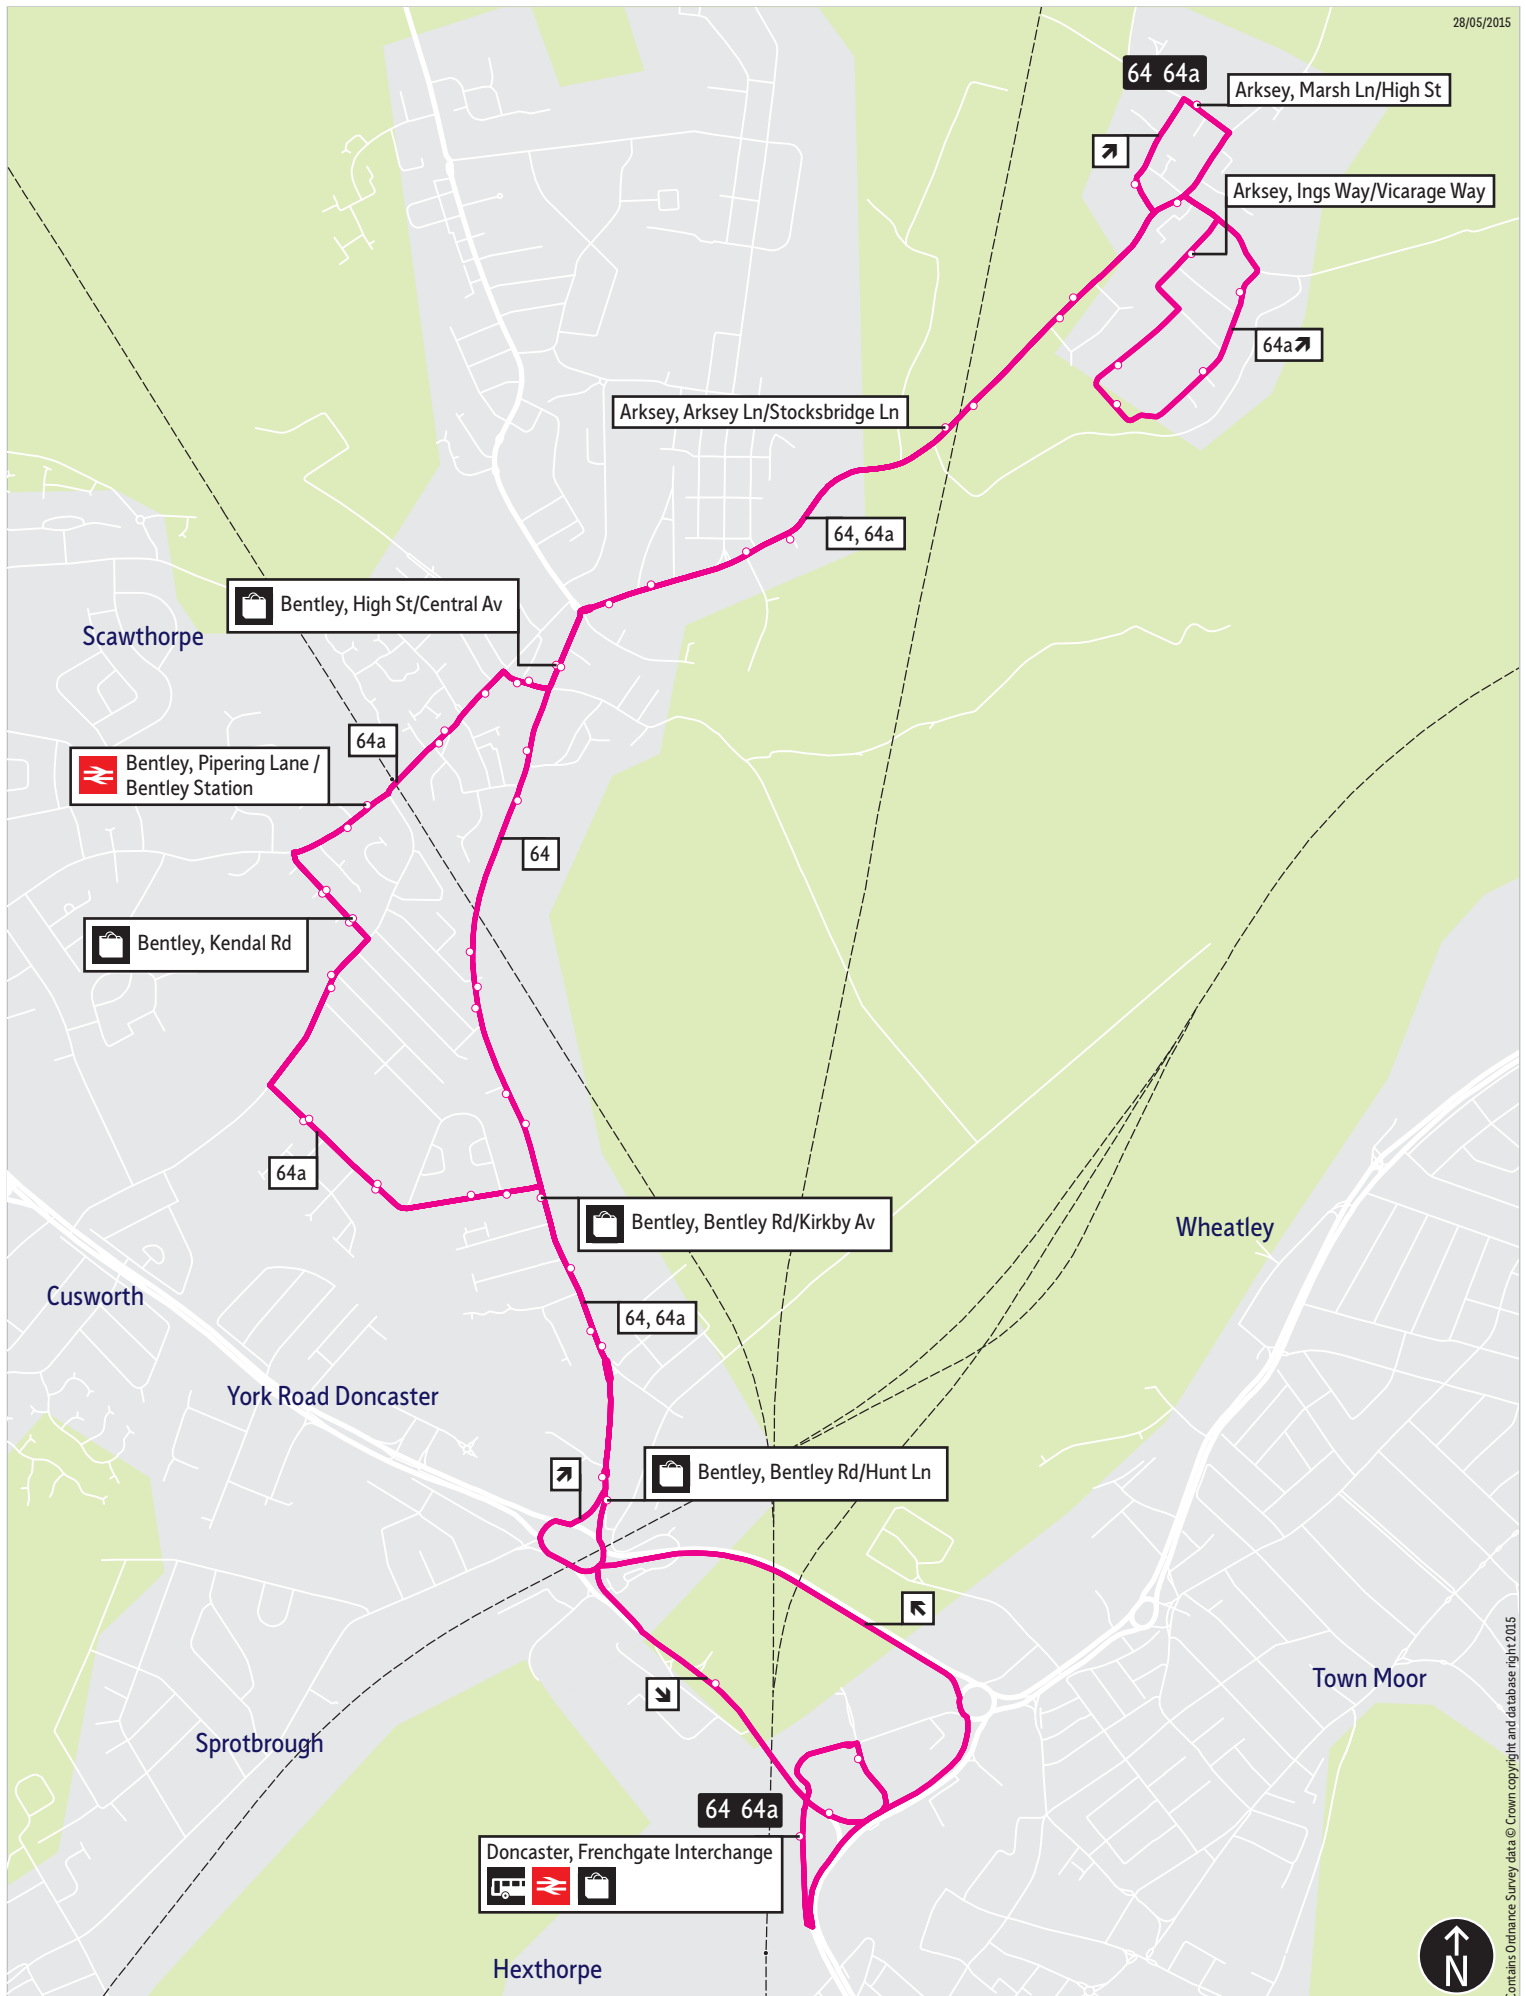

Bus route map for services 64 and 64a

28/05/2015

■ = Terminus point
🚏 🚉 🚊 🚇 🚊 🚇 = Public transport
🛒 = Shopping area
🚚 = Bus route & stops
--- = Rail line & station
— = Tram route & stop