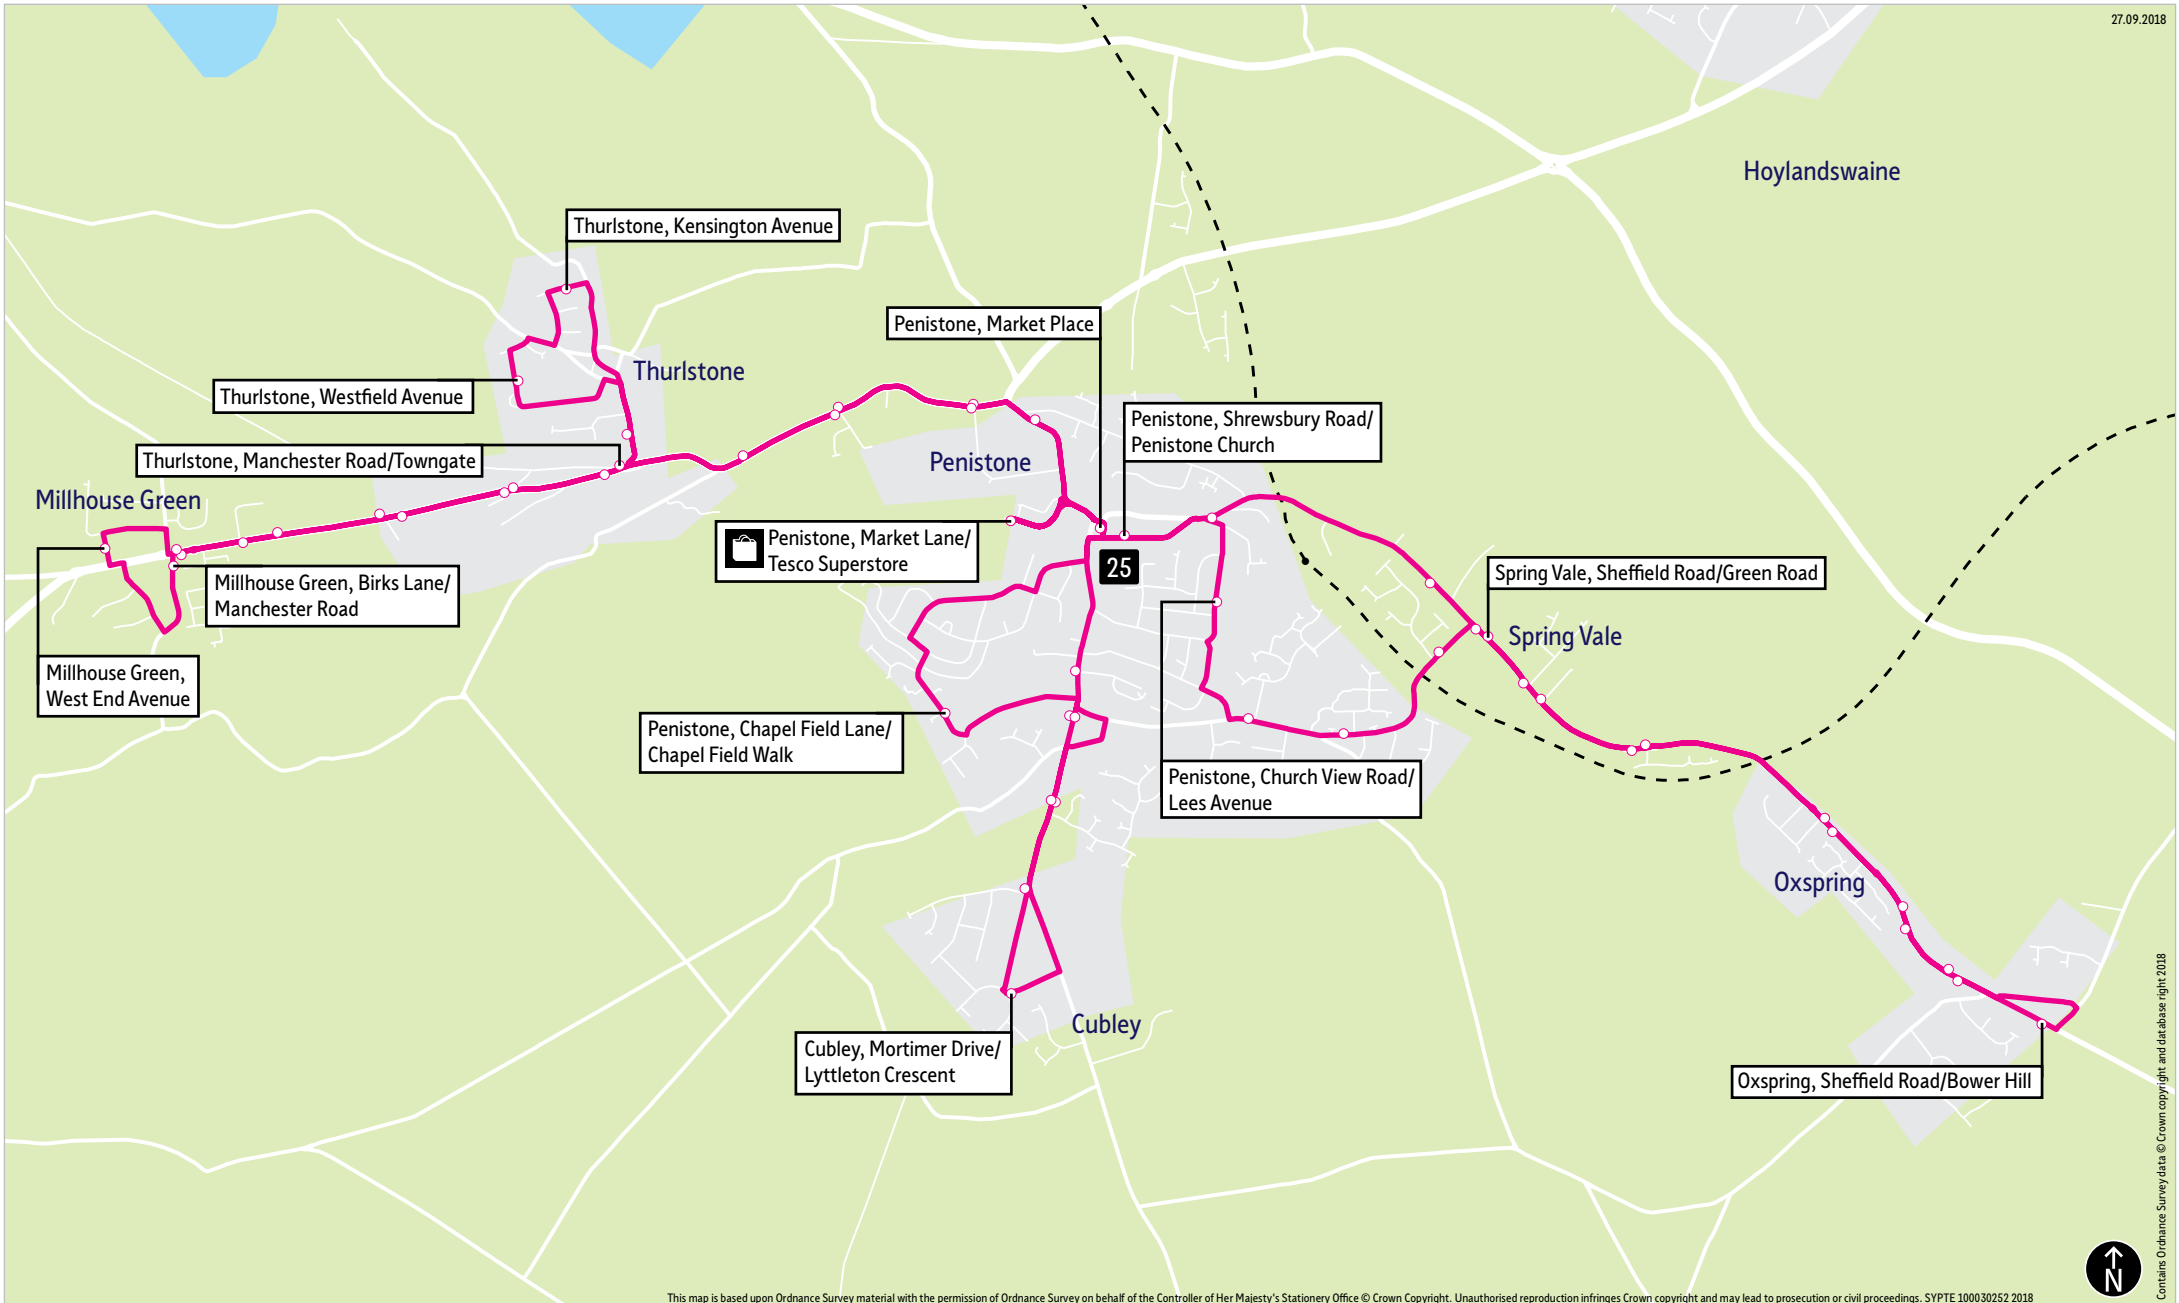

Bus route map for service 25

27.09.2018

- = Terminus point
- = Public transport
- = Shopping area
- = Bus route & stops
- = Rail line & station
- = Tram route & stop