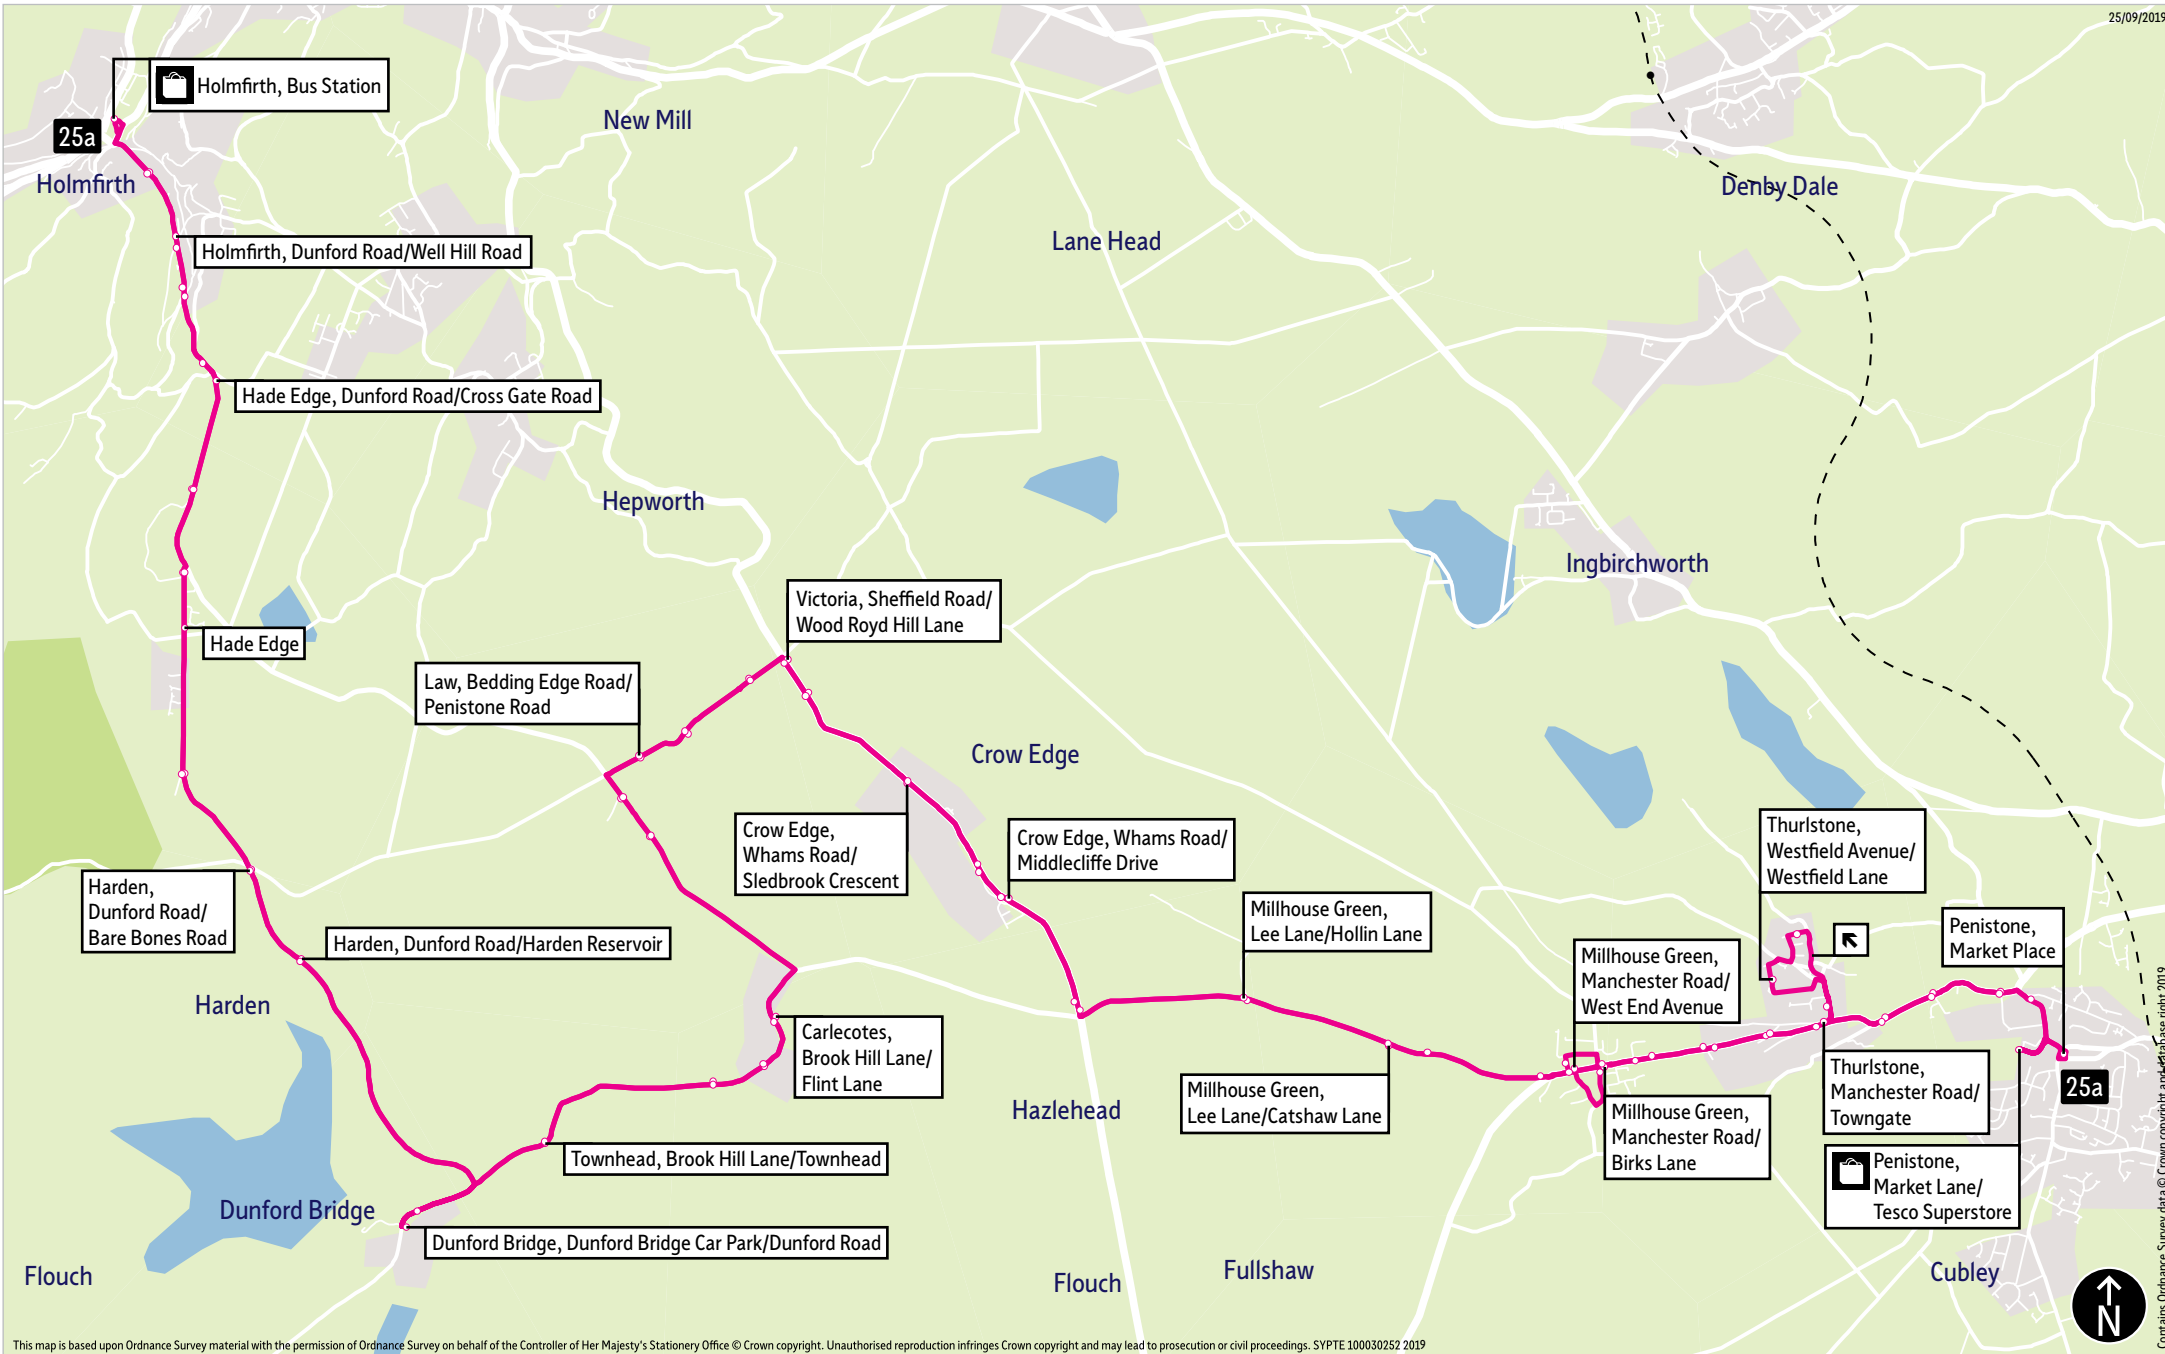

Bus route map for services 25a

25/09/2019

- = Terminus point
- = Public transport
- = Shopping area
- = Bus route & stops
- = Rail line & station
- = Tram route & stop

Contains Ordnance Survey data © Crown copyright and database right 2019