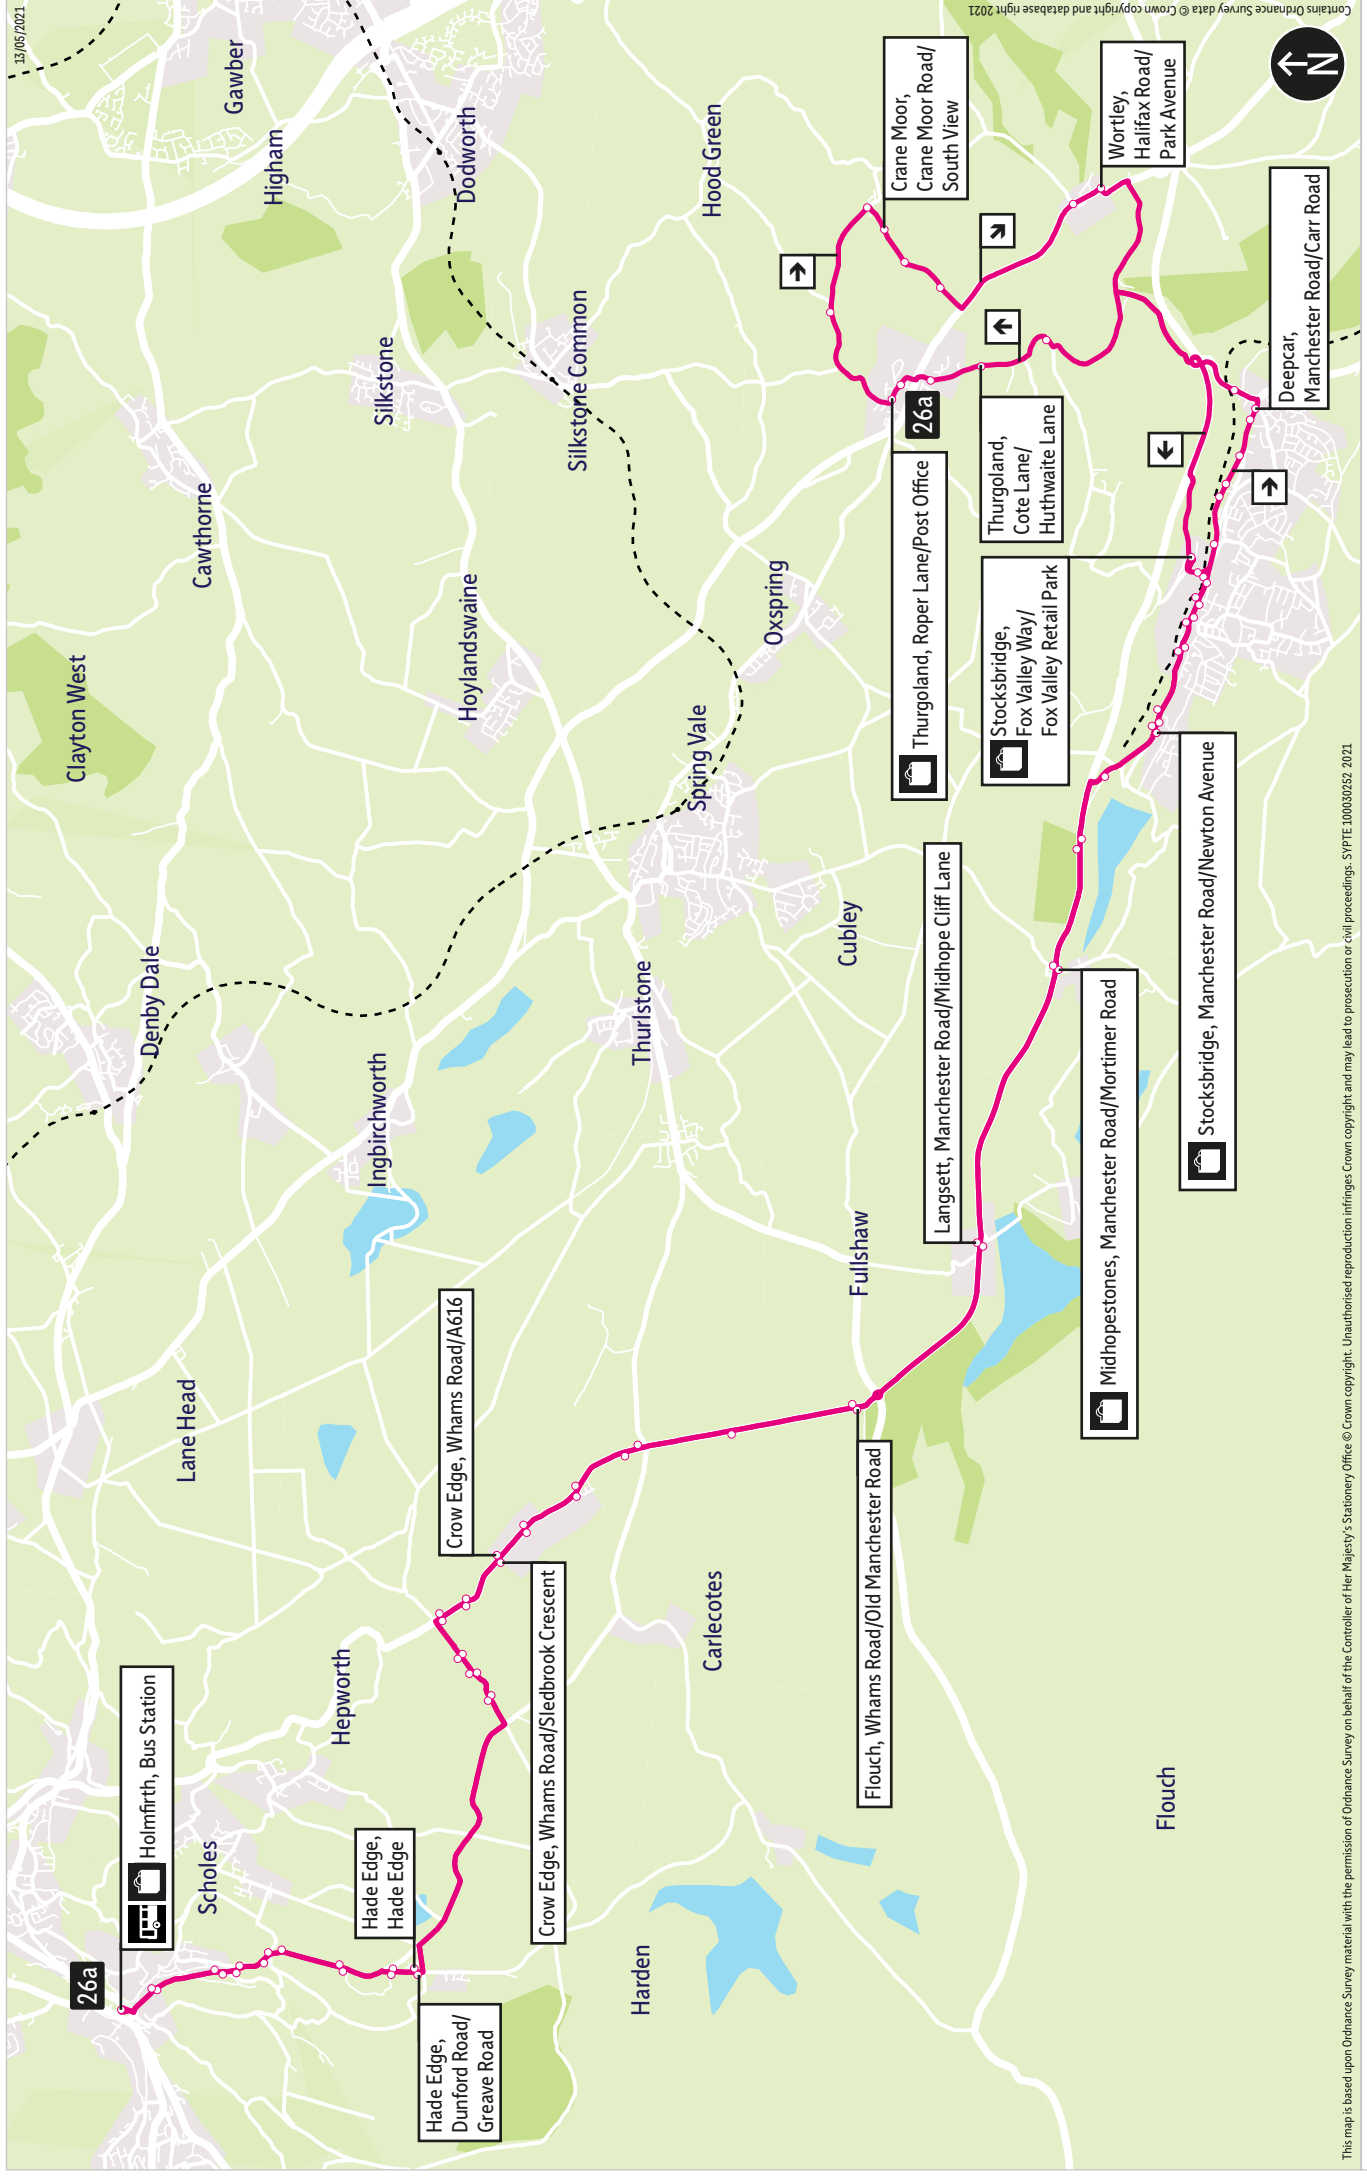

- = Terminus point
- = Bus route & stops
- = Rail line & station
- = Tram route & stop
- = Shopping area
- = Public transport

Stopping points for service 26

Thurgoland, Roper Lane ▶ Thurgoland Hall Lane ▶ Crane Moor ▶ Hand Lane ▶ Crane Moor Road ▶ Wortley ▶ Penistone Road ▶ Halifax Road ▶ Stocksbridge ▶ Fox Valley Way ▶ Manchester Road ▶ Cubley ▶ Mortimer Road ▶ Mortimer Drive ▶ Hackings Avenue ▶ Penistone ▶ Mortimer Road ▶ Market Place ▶ Market Lane ▶ The Green ▶ Mortimer Road ▶ Cubley ▶ Stocksbridge ▶ Manchester Road ▶ Fox Valley Way ▶ Manchester Road ▶ Deepcar ▶ Wortley Road ▶ Green Moor ▶ Forge Lane ▶ Cote Lane ▶ Smithy Hill ▶ Thurgoland, Roper Lane

10.25pm is shown as 2225

24 hour times

12 hour times

Bus route map for services 26a

This map is based upon Ordnance Survey material with the permission of Ordnance Survey on behalf of the Controller of Her Majesty's Stationery Office. Unauthorised reproduction infringes Crown copyright and may lead to prosecution or civil proceedings. SYPTE.100030252. 2021

- = Terminus point
- = Public transport
- = Shopping area
- = Bus route & stops
- = Rail line & station
- = Tram route & stop

Stopping points for service 26a

Thurgoland, Roper Lane ▶ Thurgoland Hall Lane ▶ Crane Moor ▶ Hand Lane ▶ Crane Moor Road ▶ Wortley ▶ Penistone Road ▶ Halifax Road ▶ Stocksbridge ▶ Fox Valley Way ▶ Manchester Road ▶ Midhoptstones ▶ Langsett ▶ Flouch ▶ Whams Road ▶ Hazlehead ▶ Crow Edge ▶ Victoria ▶ Sheffield Road ▶ Bedding Edge Road ▶ Law ▶ Hade Edge ▶ Dunford Road ▶ Holmfirth, Towngate

Holmfirth, Towngate ▶ Dunford Road ▶ Hade Edge ▶ Cross Gate Road ▶ Dunford Road ▶ Law ▶ Bedding Edge Road ▶ Victoria ▶ Sheffield Road ▶ Whams Road ▶ Crow Edge ▶ Hazlehead ▶ Flouch ▶ Langsett ▶ Manchester Road ▶ Midhoptstones ▶ Stocksbridge ▶ Fox Valley Way ▶ Manchester Road ▶ Deepcar ▶ Wortley Road ▶ Green Moor ▶ Forge Lane ▶ Cote Lane ▶ Smithy Hill ▶ Thurgoland, Roper Lane