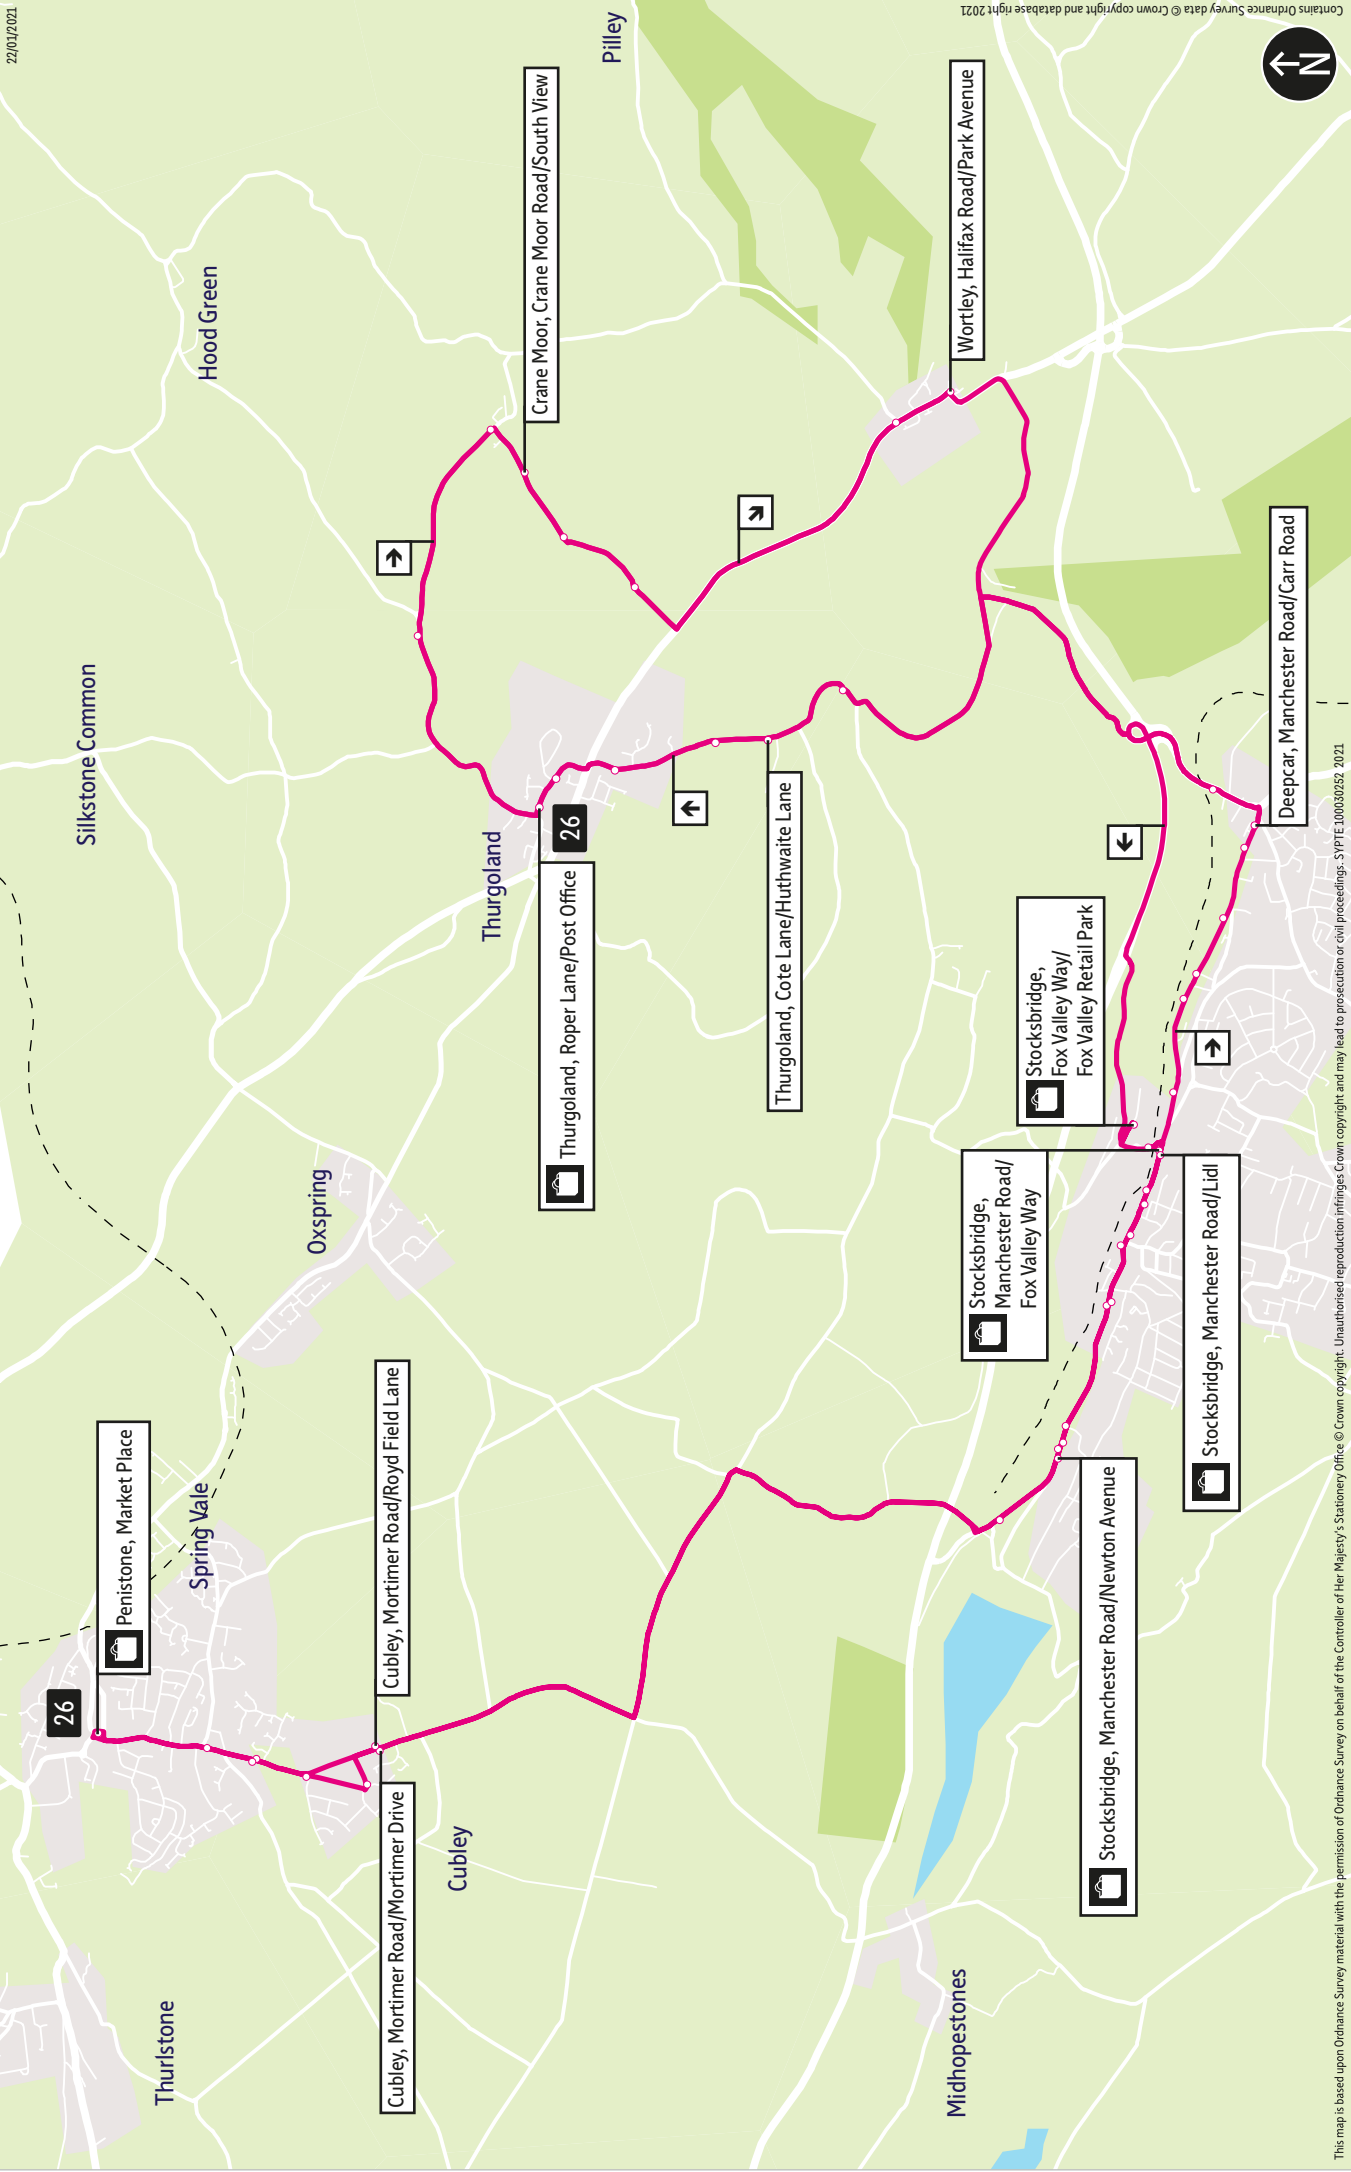

Bus route map for services 26

This map is based upon Ordnance Survey material with the permission of Ordnance Survey on behalf of the Controller of Her Majesty's Stationery Office. © Crown copyright. Unauthorised reproduction infringes Crown copyright and may lead to prosecution or civil proceedings. SYPE 100030252, 2021. Contains Ordnance Survey data © Crown copyright and database right 2021.

- = Terminus point
- = Bus route & stops
- = Rail line & station
- = Tram route & stop
- = Shopping area
- = Public transport

Stopping points for service 26

Thurgoland, Roper Lane ▶ Thurgoland Hall Lane ▶ Crane Moor ▶ Hand Lane ▶ Crane Moor Road ▶ Wortley ▶ Penistone Road ▶ Halifax Road ▶ Stocksbridge ▶ Fox Valley Way ▶ Manchester Road ▶ Cubley ▶ Mortimer Road ▶ Mortimer Drive ▶ Hackings Avenue ▶ Penistone ▶ Mortimer Road ▶ Market Place ▶ Market Lane ▶ The Green ▶ Mortimer Road ▶ Cubley ▶ Stocksbridge ▶ Manchester Road ▶ Fox Valley Way ▶ Manchester Road ▶ Deepcar ▶ Wortley Road ▶ Green Moor ▶ Forge Lane ▶ Cote Lane ▶ Smithy Hill ▶ Thurgoland, Roper Lane

- = Terminus point
- = Public transport
- = Shopping area
- = Bus route & stops
- = Rail line & station
- = Tram route & stop

Stopping points for service 26a

Thurgoland, Roper Lane ▶ Thurgoland Hall Lane ▶ Crane Moor ▶ Hand Lane ▶ Crane Moor Road ▶ Wortley ▶ Penistone Road ▶ Halifax Road ▶ Stocksbridge ▶ Fox Valley Way ▶ Manchester Road ▶ Midhoptstones ▶ Langsett ▶ Flouch ▶ Whams Road ▶ Hazlehead ▶ Crow Edge ▶ Victoria ▶ Sheffield Road ▶ Bedding Edge Road ▶ Law ▶ Hade Edge ▶ Dunford Road ▶ Holmfirth, Towngate

Holmfirth, Towngate ▶ Dunford Road ▶ Hade Edge ▶ Cross Gate Road ▶ Dunford Road ▶ Law ▶ Bedding Edge Road ▶ Victoria ▶ Sheffield Road ▶ Whams Road ▶ Crow Edge ▶ Hazlehead ▶ Flouch ▶ Langsett ▶ Manchester Road ▶ Midhoptstones ▶ Stocksbridge ▶ Fox Valley Way ▶ Manchester Road ▶ Deepcar ▶ Wortley Road ▶ Green Moor ▶ Forge Lane ▶ Cote Lane ▶ Smithy Hill ▶ Thurgoland, Roper Lane