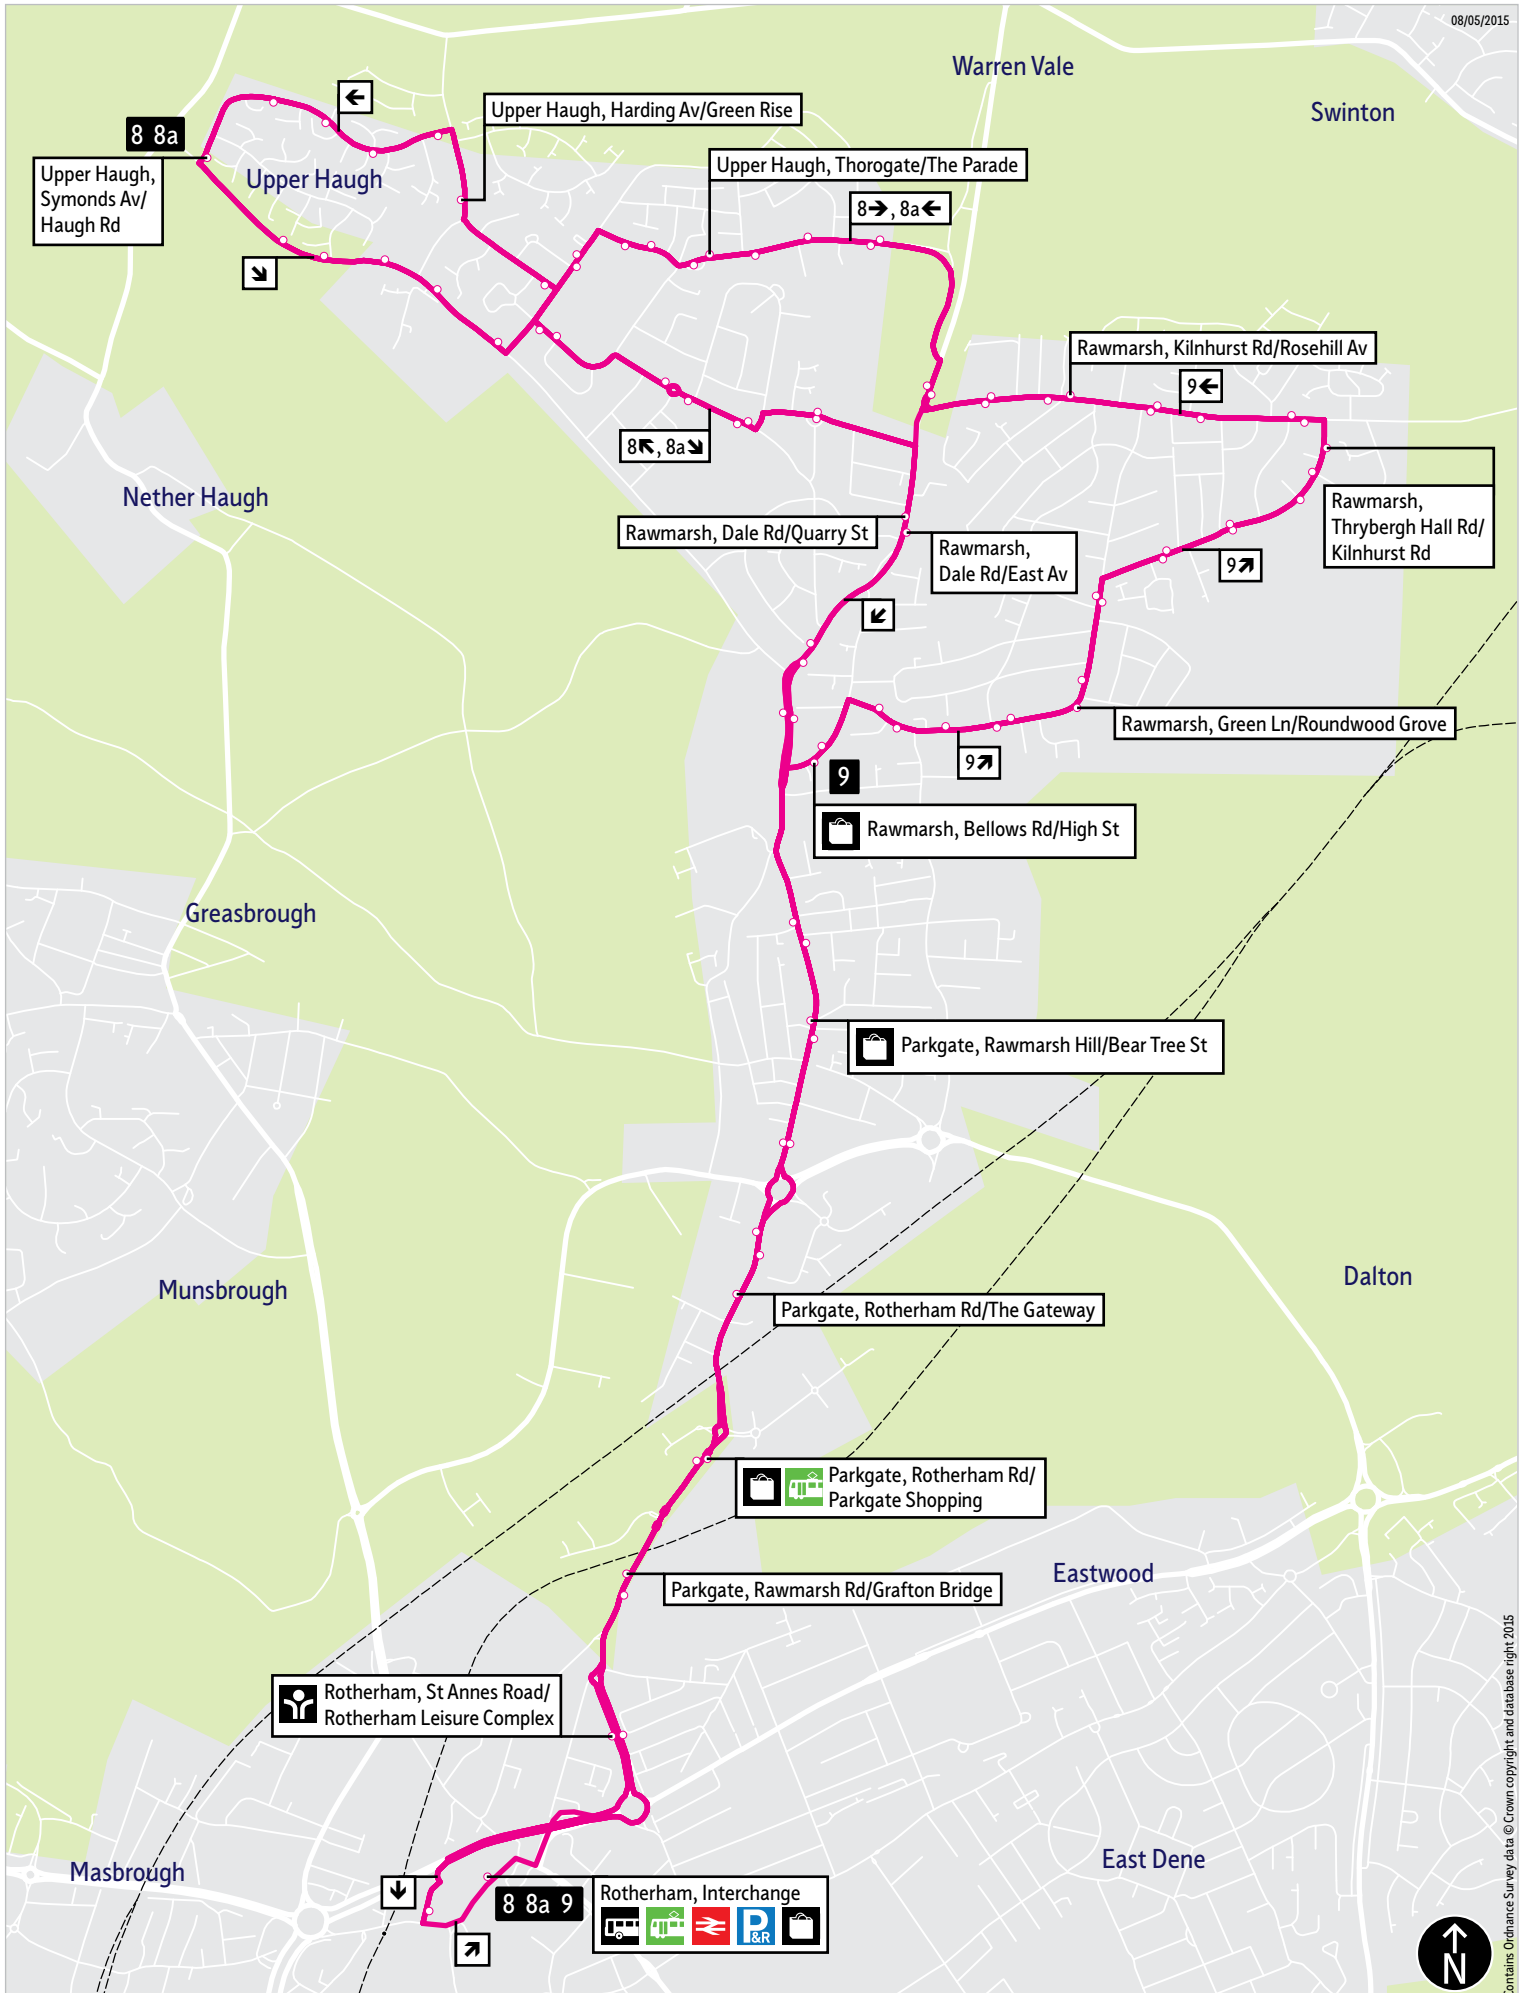

Bus route map for services 8 8a and 9

08/05/2015

This map is based upon Ordnance Survey material with the permission of Ordnance Survey on behalf of the Controller of Her Majesty's Stationery Office © Crown copyright. Unauthorised reproduction infringes Crown copyright and may lead to prosecution or civil proceedings. SYPTE 100030252 2015

- = Terminus point
- = Public transport
- = Shopping area
- = Bus route & stops
- = Rail line & station
- = Tram route & stop