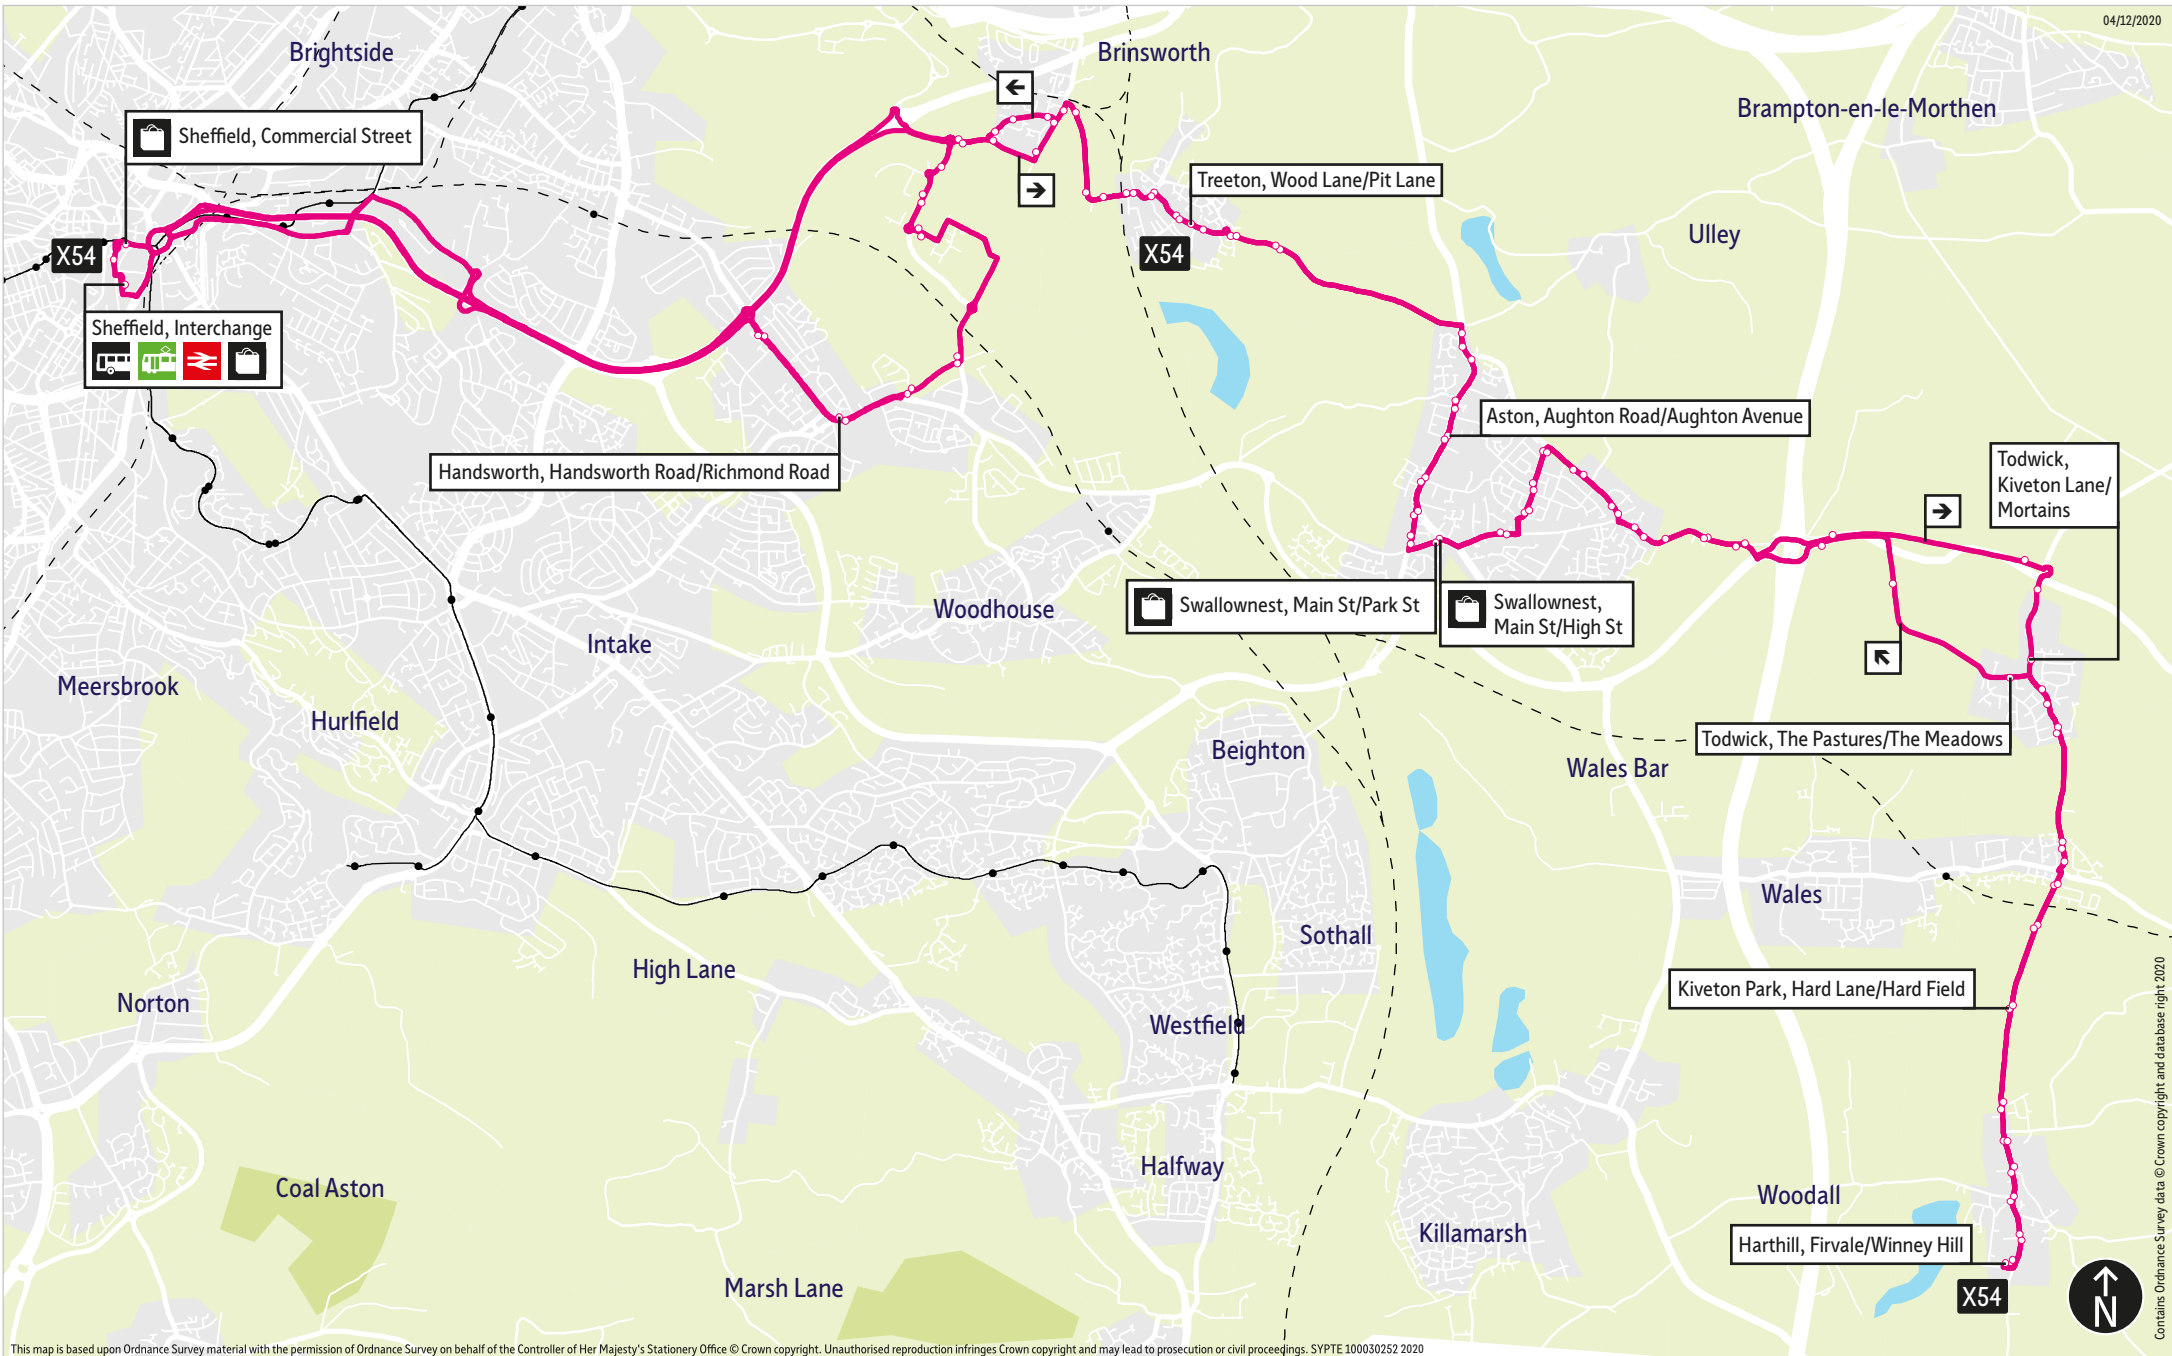

Bus route map for services X54

04/12/2020

- = Terminus point
- = Public transport
- = Shopping area
- = Bus route & stops
- = Rail line & station
- = Tram route & stop

Contains Ordnance Survey data © Crown copyright and database right 2020