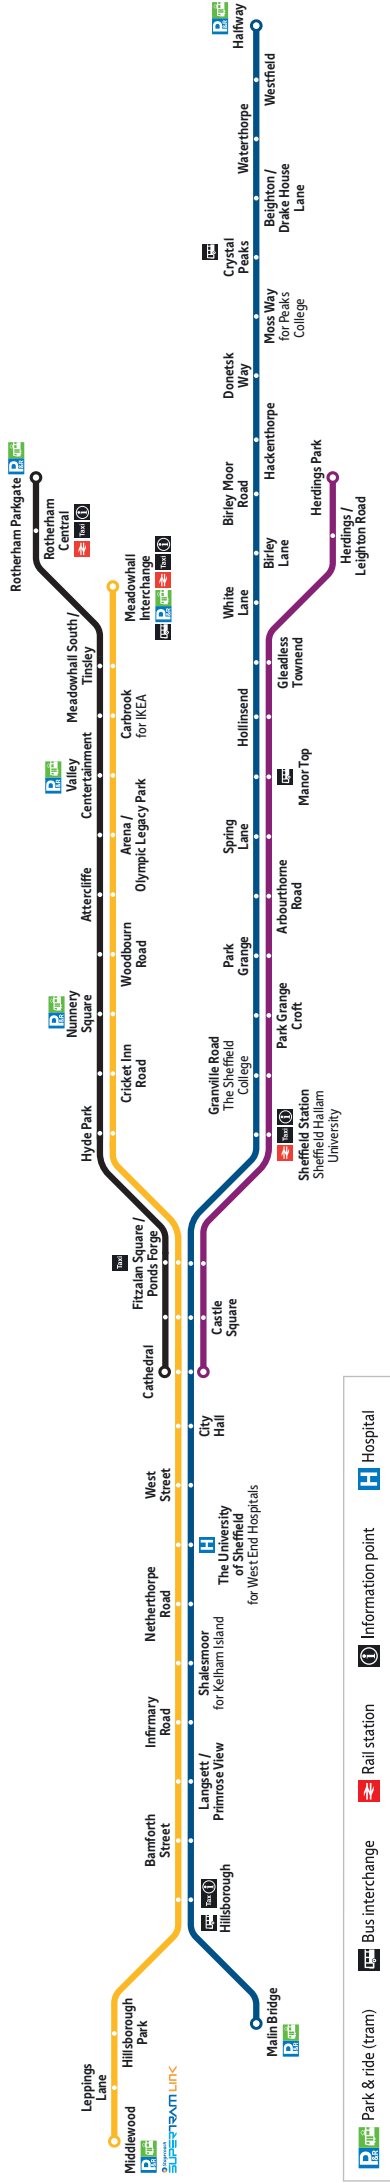

Tram & Tram Train network map

About this guide

Stagecoach Supertram serves Sheffield and Rotherham with a network linking six park and ride sites with:

- the city centre
- rail stations
- shopping areas
- universities
- the Cathedral
- many popular sports and entertainment venues

Buying Your Ticket

Simply buy on board from the conductor, online or from selected outlets.

On Tram

Single, day or weekly tickets are available onboard from your conductor. These include tickets from travel on Stagecoach or other buses in Sheffield or further afield.

Online

Save money on your travel when buying longer term tickets. Options are available for 28 day and Monthly tickets at www.buymymegarider.com

At Venues

Weekly and monthly tickets are also available from selected locations operated by Sheffield International Venues (SIV), details can be found at www.supertram.com.

*Whilst we make every effort to run as per the times shown inside this guide, changes to the services may occur due to unforeseen circumstances.

*A penalty fare system operates on board Supertram. You must make every effort to tender your fare or valid pass to a member of staff. Failure to do so may result in a £10 penalty fare being charged.