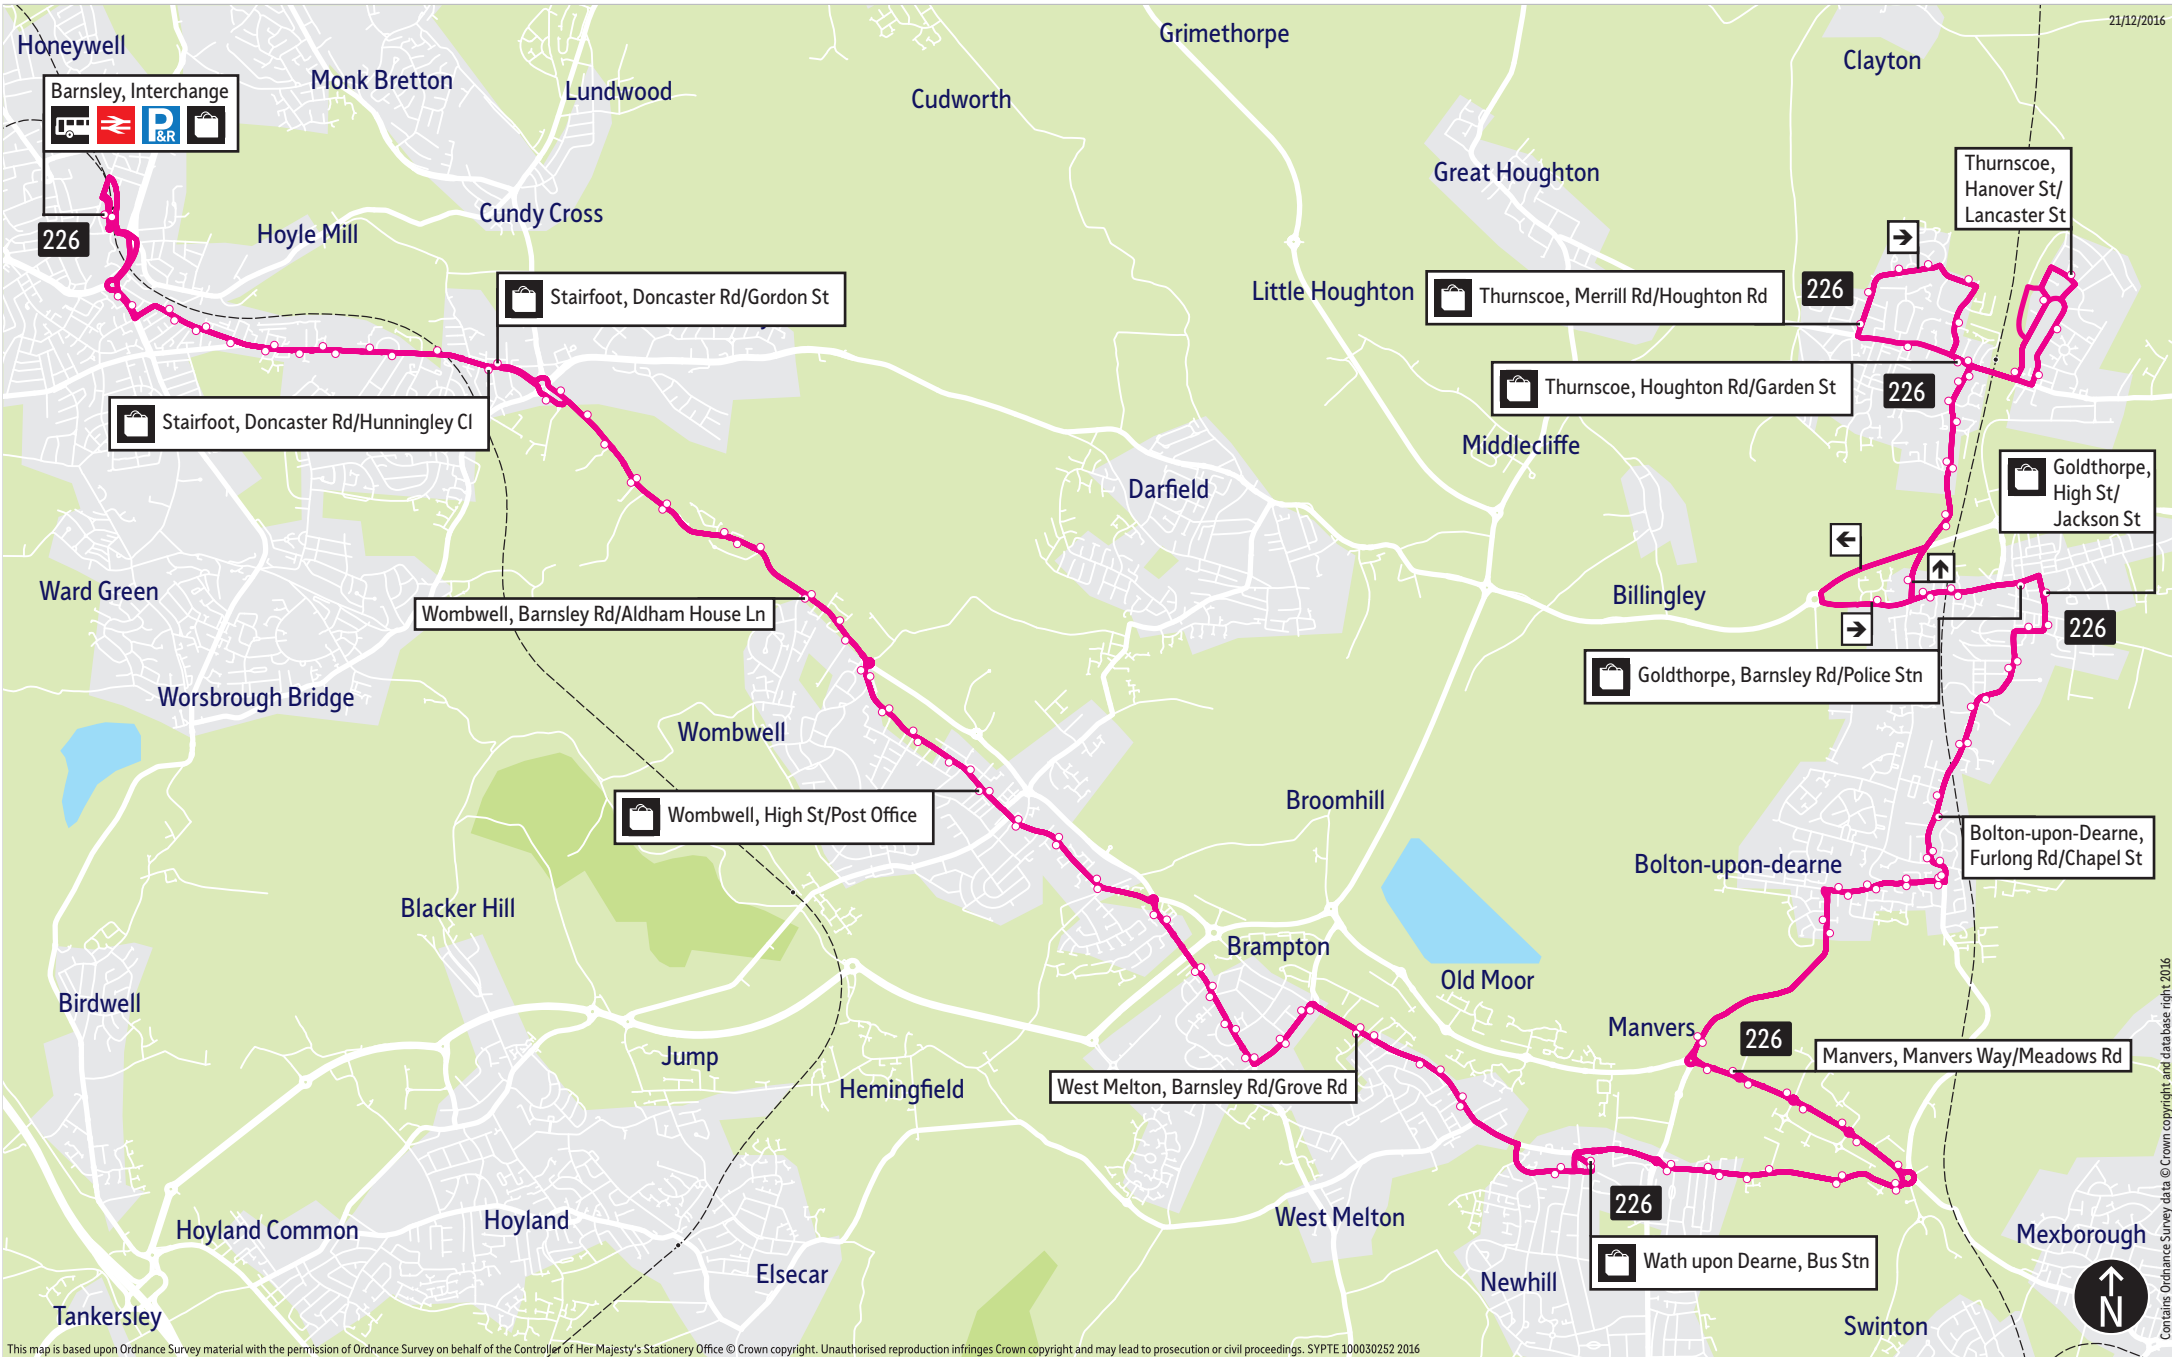

Bus service(s)

226

Valid from: 01 June 2020

Areas served

Barnsley
Stairfoot
Wombwell
Wath upon Dearne
Bolton upon Dearne
Goldthorpe
Thurnscoe

Places on the route

-    Barnsley Interchange
-   Bolton upon Dearne Rail Station
-   Goldthorpe Rail Station
-  Thurnscoe Rail Station

21/12/2016

This map is based upon Ordnance Survey material with the permission of Ordnance Survey on behalf of the Controller of Her Majesty's Stationery Office © Crown copyright. Unauthorised reproduction infringes Crown copyright and may lead to prosecution or civil proceedings. SYPTE.100030252 2016

-  = Terminus point
-  = Public transport
-  = Shopping area
-  = Bus route & stops
-  = Rail line & station
-  = Tram route & stop

Contains Ordnance Survey data © Crown copyright and database right 2016

Stopping points for service 226

Barnsley, Interchange ▶ Sheffield Road ▶ Doncaster Road ▶ **Kendray** ▶ **Stairfoot** ▶ Wombwell Lane ▶ **Wombwell** ▶ Barnsley Road ▶ High Street ▶ Park Street ▶ Brampton Road ▶ **Brampton** ▶ Knollbeck Lane ▶ **Brampton Bierlow** ▶ Pontefract Road ▶ **Brampton** ▶ **West Melton** ▶ Barnsley Road ▶ **Wath Upon Dearne** ▶ Church Street ▶ Montgomery Road ▶ Doncaster Road ▶ **Manvers** ▶ Manvers Way ▶ Station Road ▶ **Bolton-upon-dearne** ▶ Dearne Road ▶ Wath Road ▶ High Street ▶ Angel Street ▶ Furlong Road ▶ **Goldthorpe** ▶ Goldthorpe Road ▶ High Street ▶ Barnsley Road ▶ **Highgate** ▶ Nicholas Lane ▶ Thurnscoe Bridge Lane ▶ Shepherd Lane ▶ Houghton Road ▶ **Thurnscoe, Merrill Road**