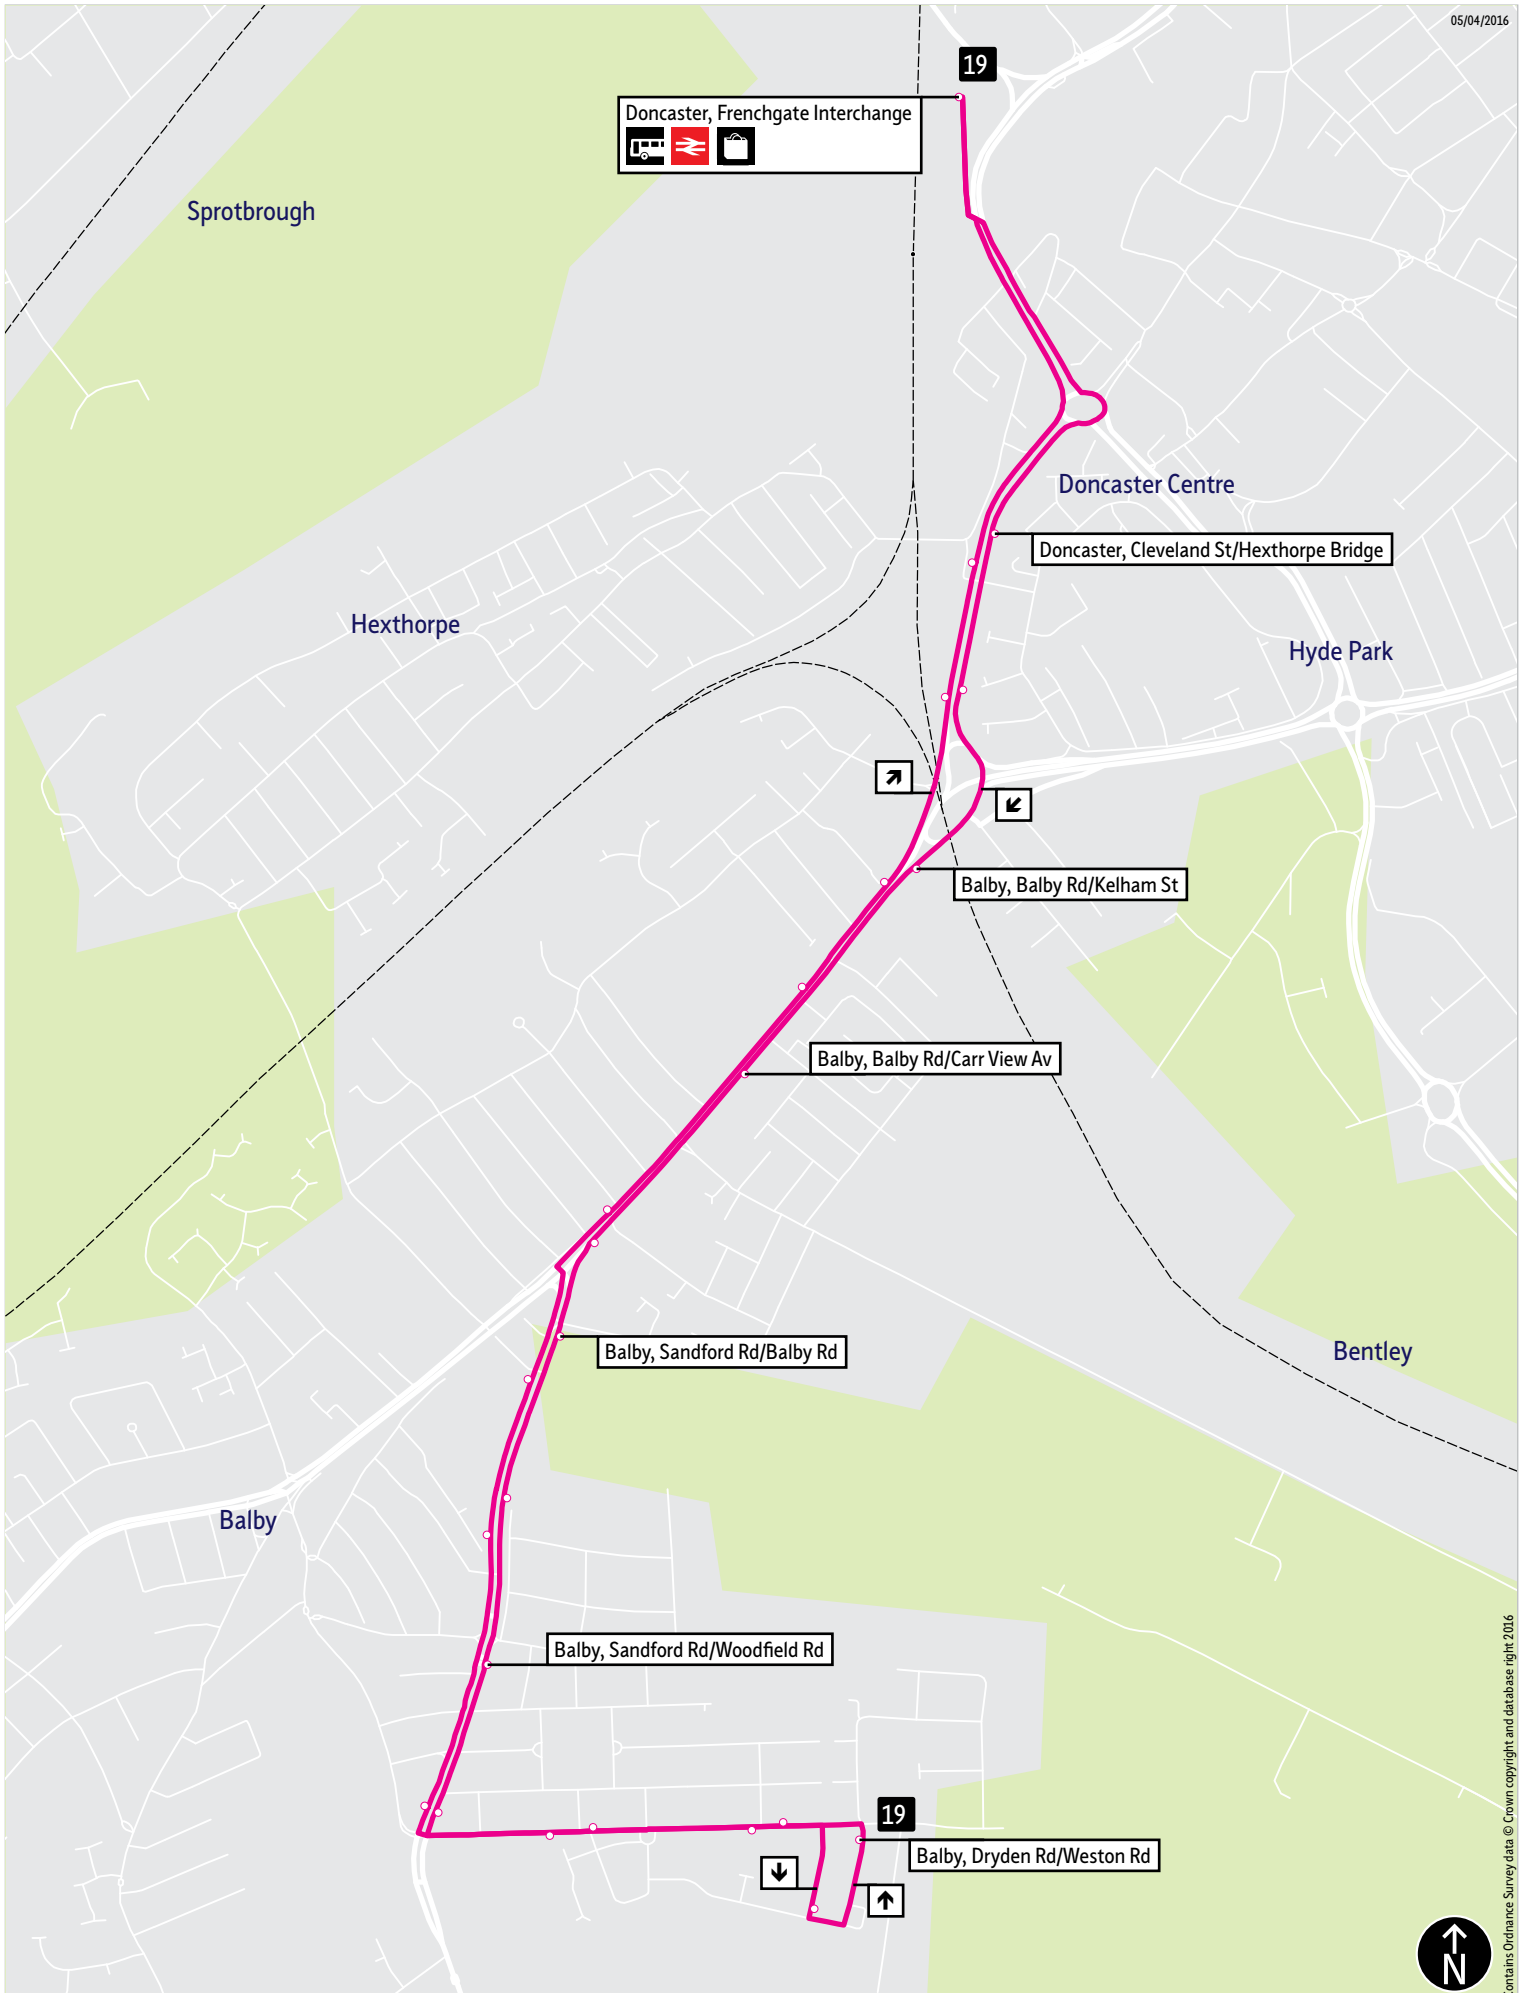

Bus route map for service 19

05/04/2016

- = Terminus point
- = Public transport
- = Shopping area
- = Bus route & stops
- = Rail line & station
- = Tram route & stop

Contains Ordnance Survey data © Crown copyright and database right 2016