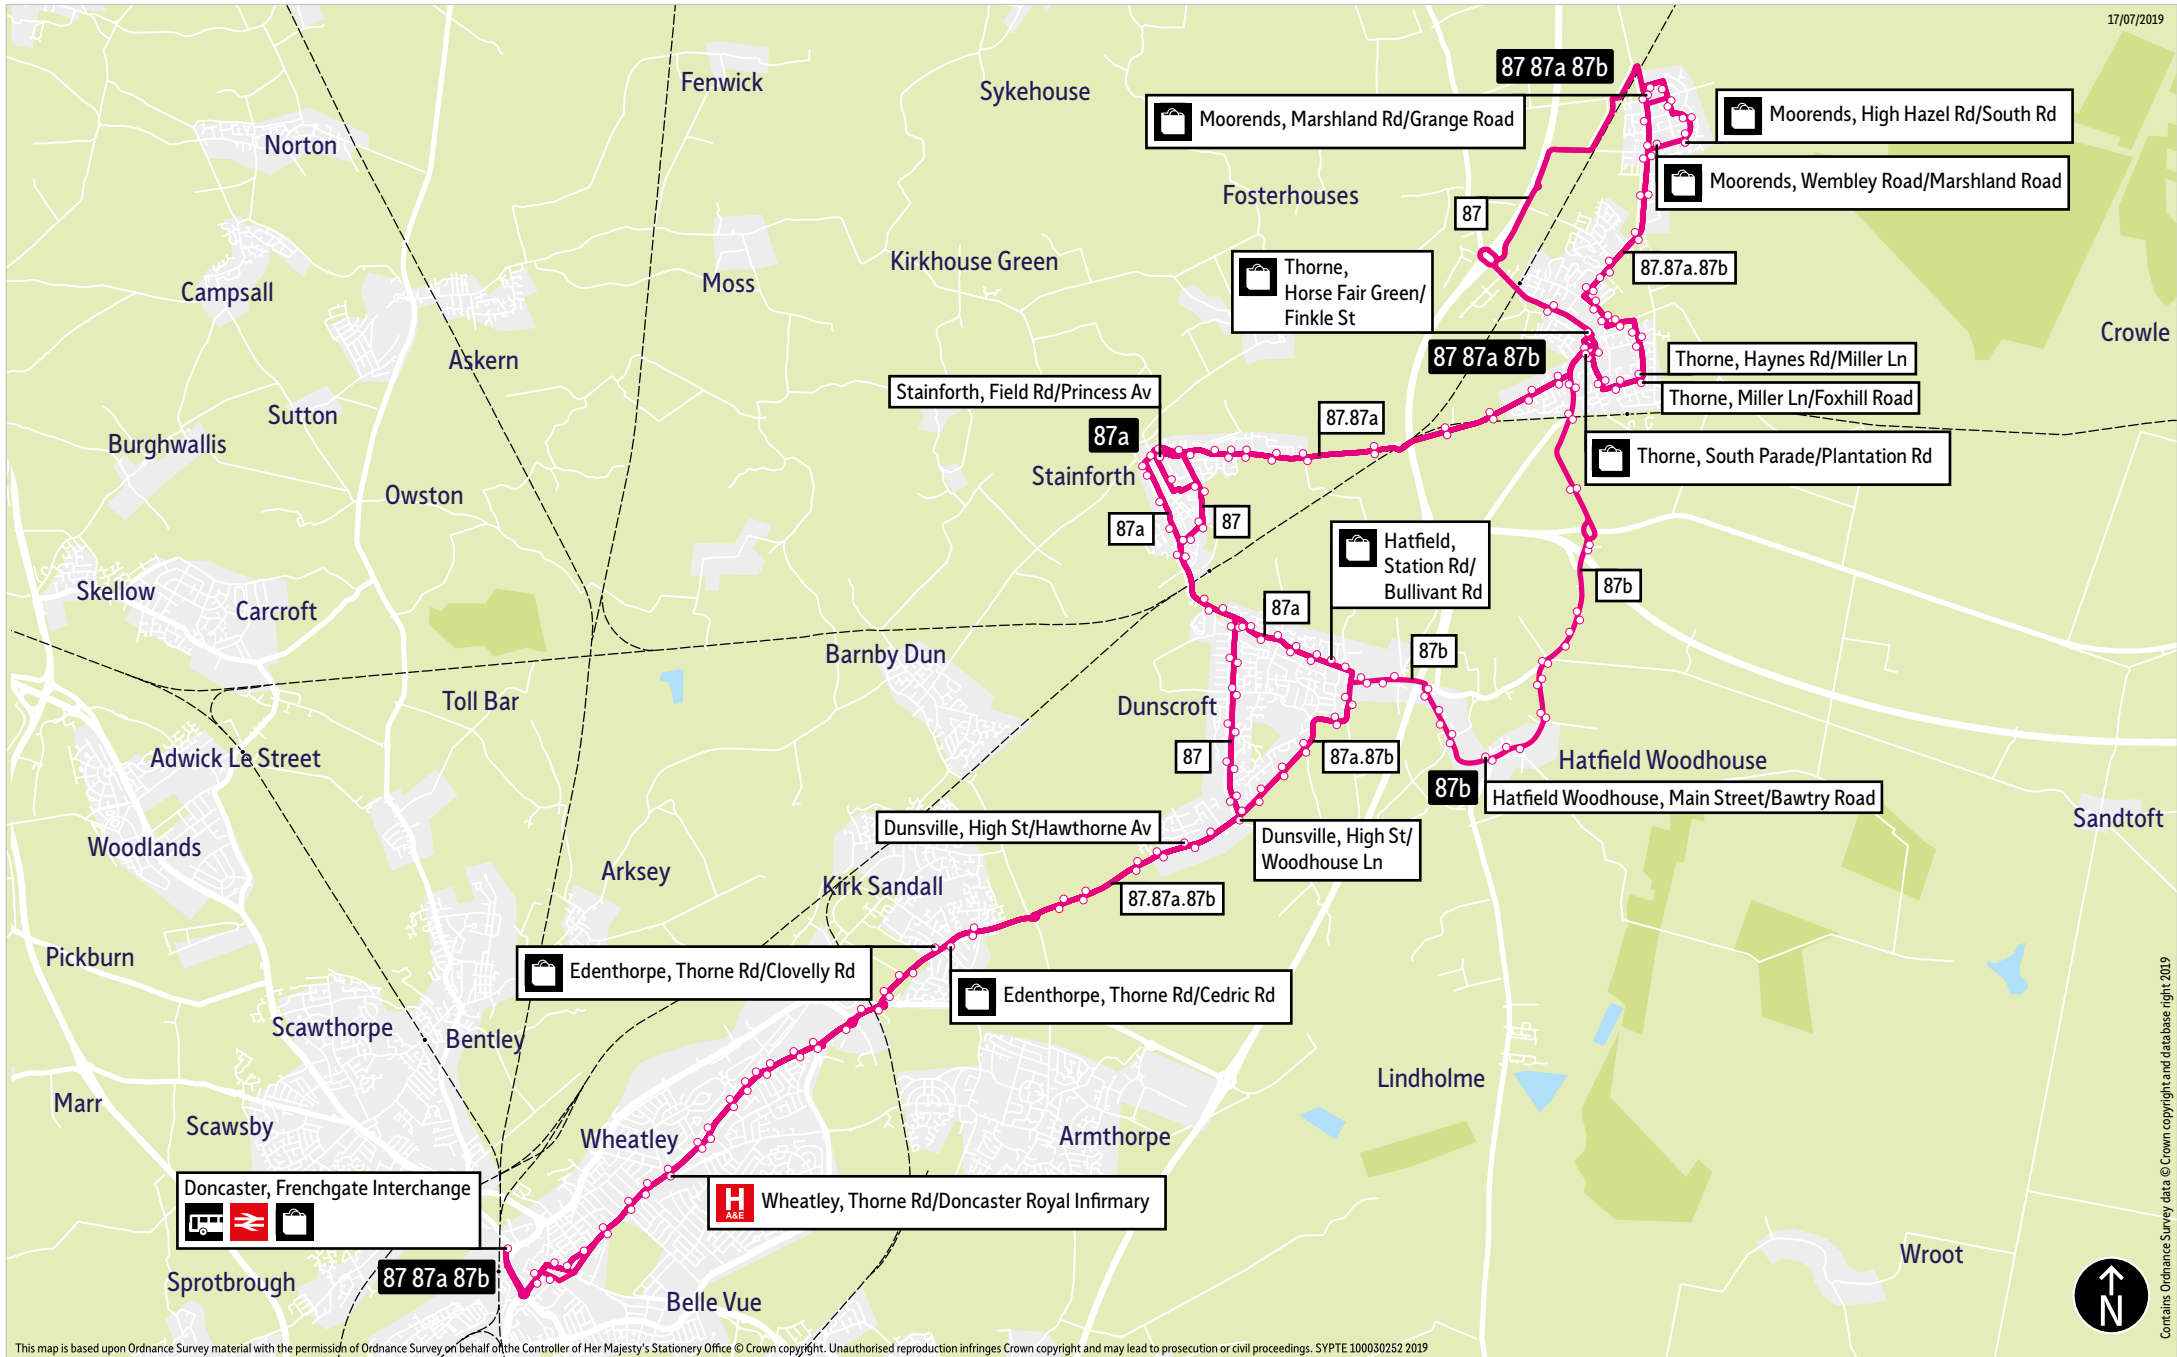

Bus route map for services 87, 87a and 87b

17/07/2019

- = Terminus point
- = Public transport
- = Shopping area
- = Bus route & stops
- = Rail line & station
- = Tram route & stop