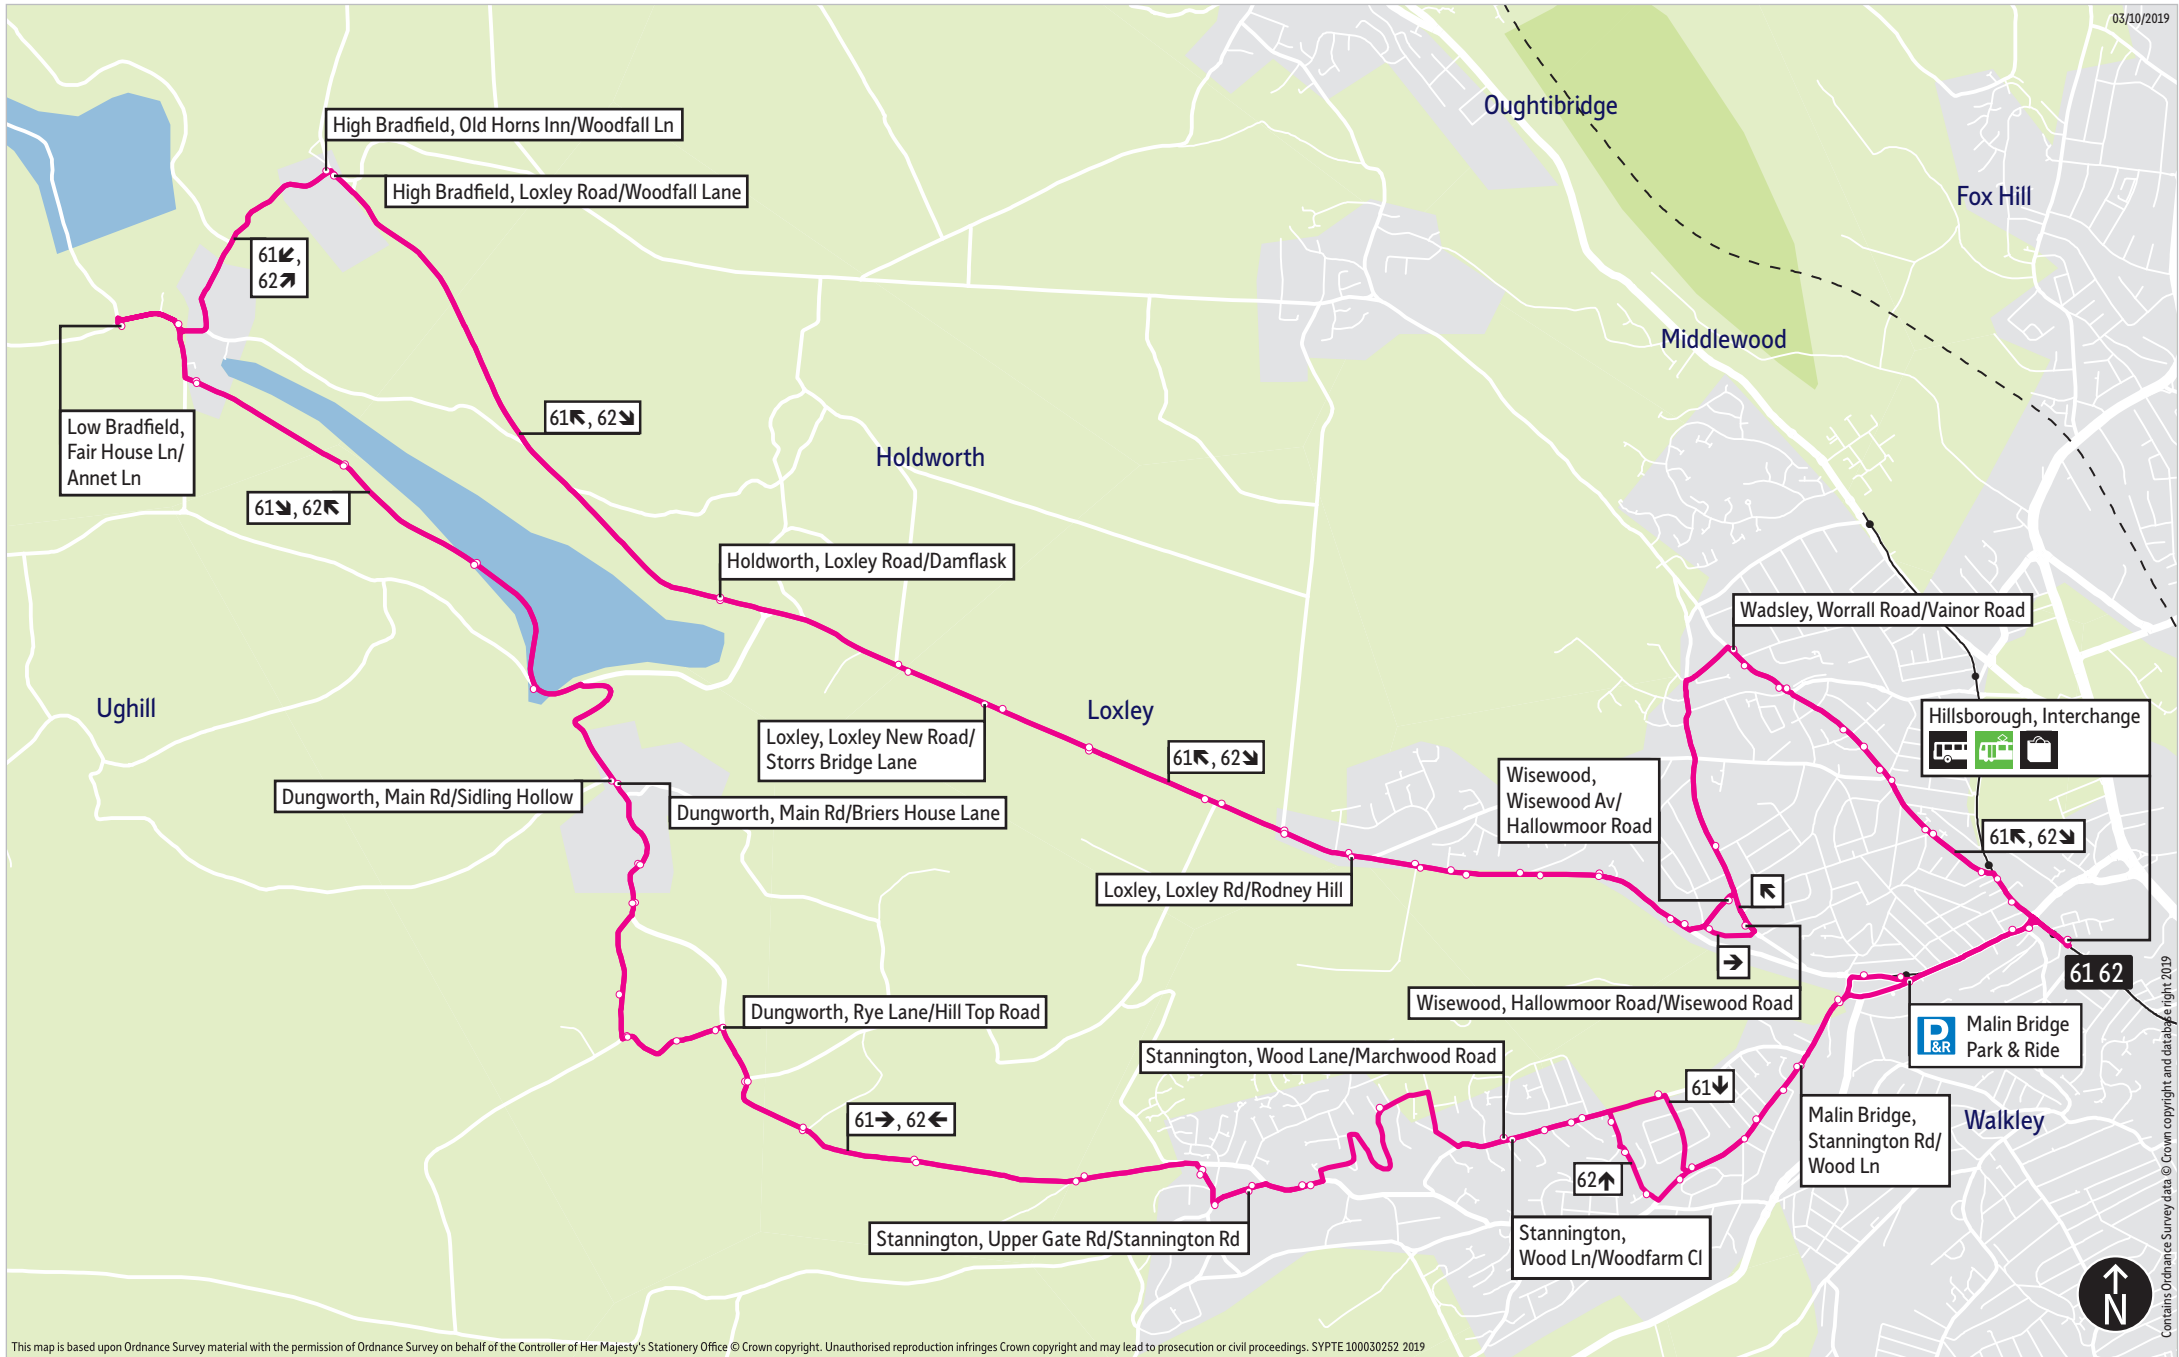

Bus route map for services 61 and 62

03/10/2019

= Terminus point
 = Public transport
 = Shopping area
 = Bus route & stops
 = Rail line & station
 = Tram route & stop

Contains Ordnance Survey data © Crown copyright and database right 2019