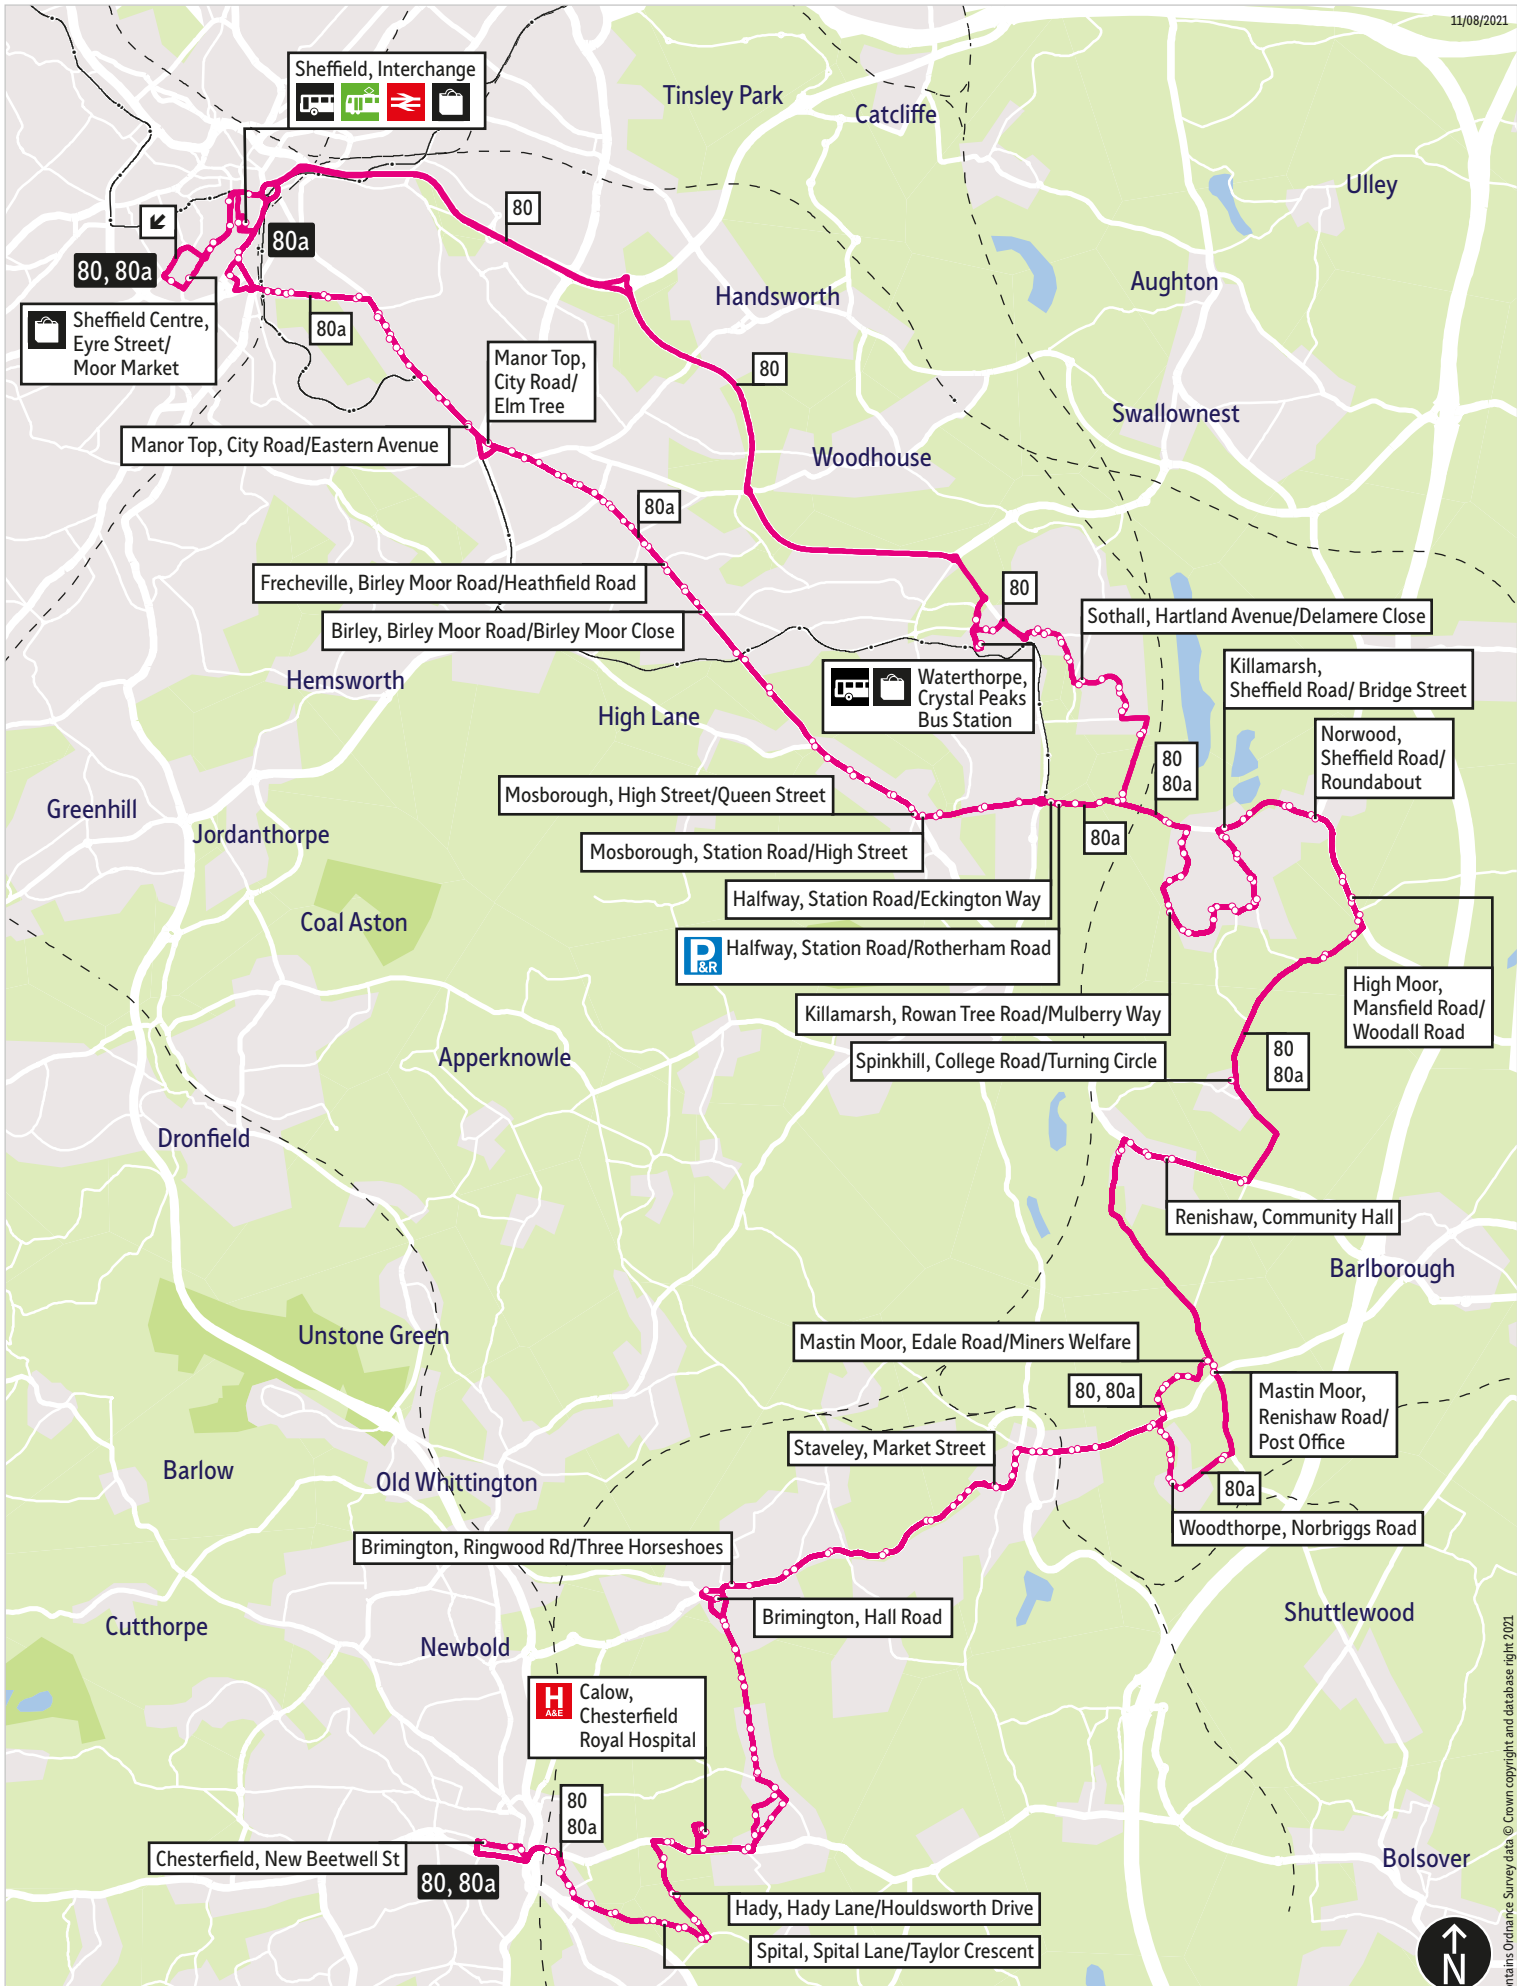

Bus route map for services 80 and 80a

11/08/2021

= Terminus point
 = Public transport
 = Shopping area
 = Bus route & stops
 = Rail line & station
 = Tram route & stop