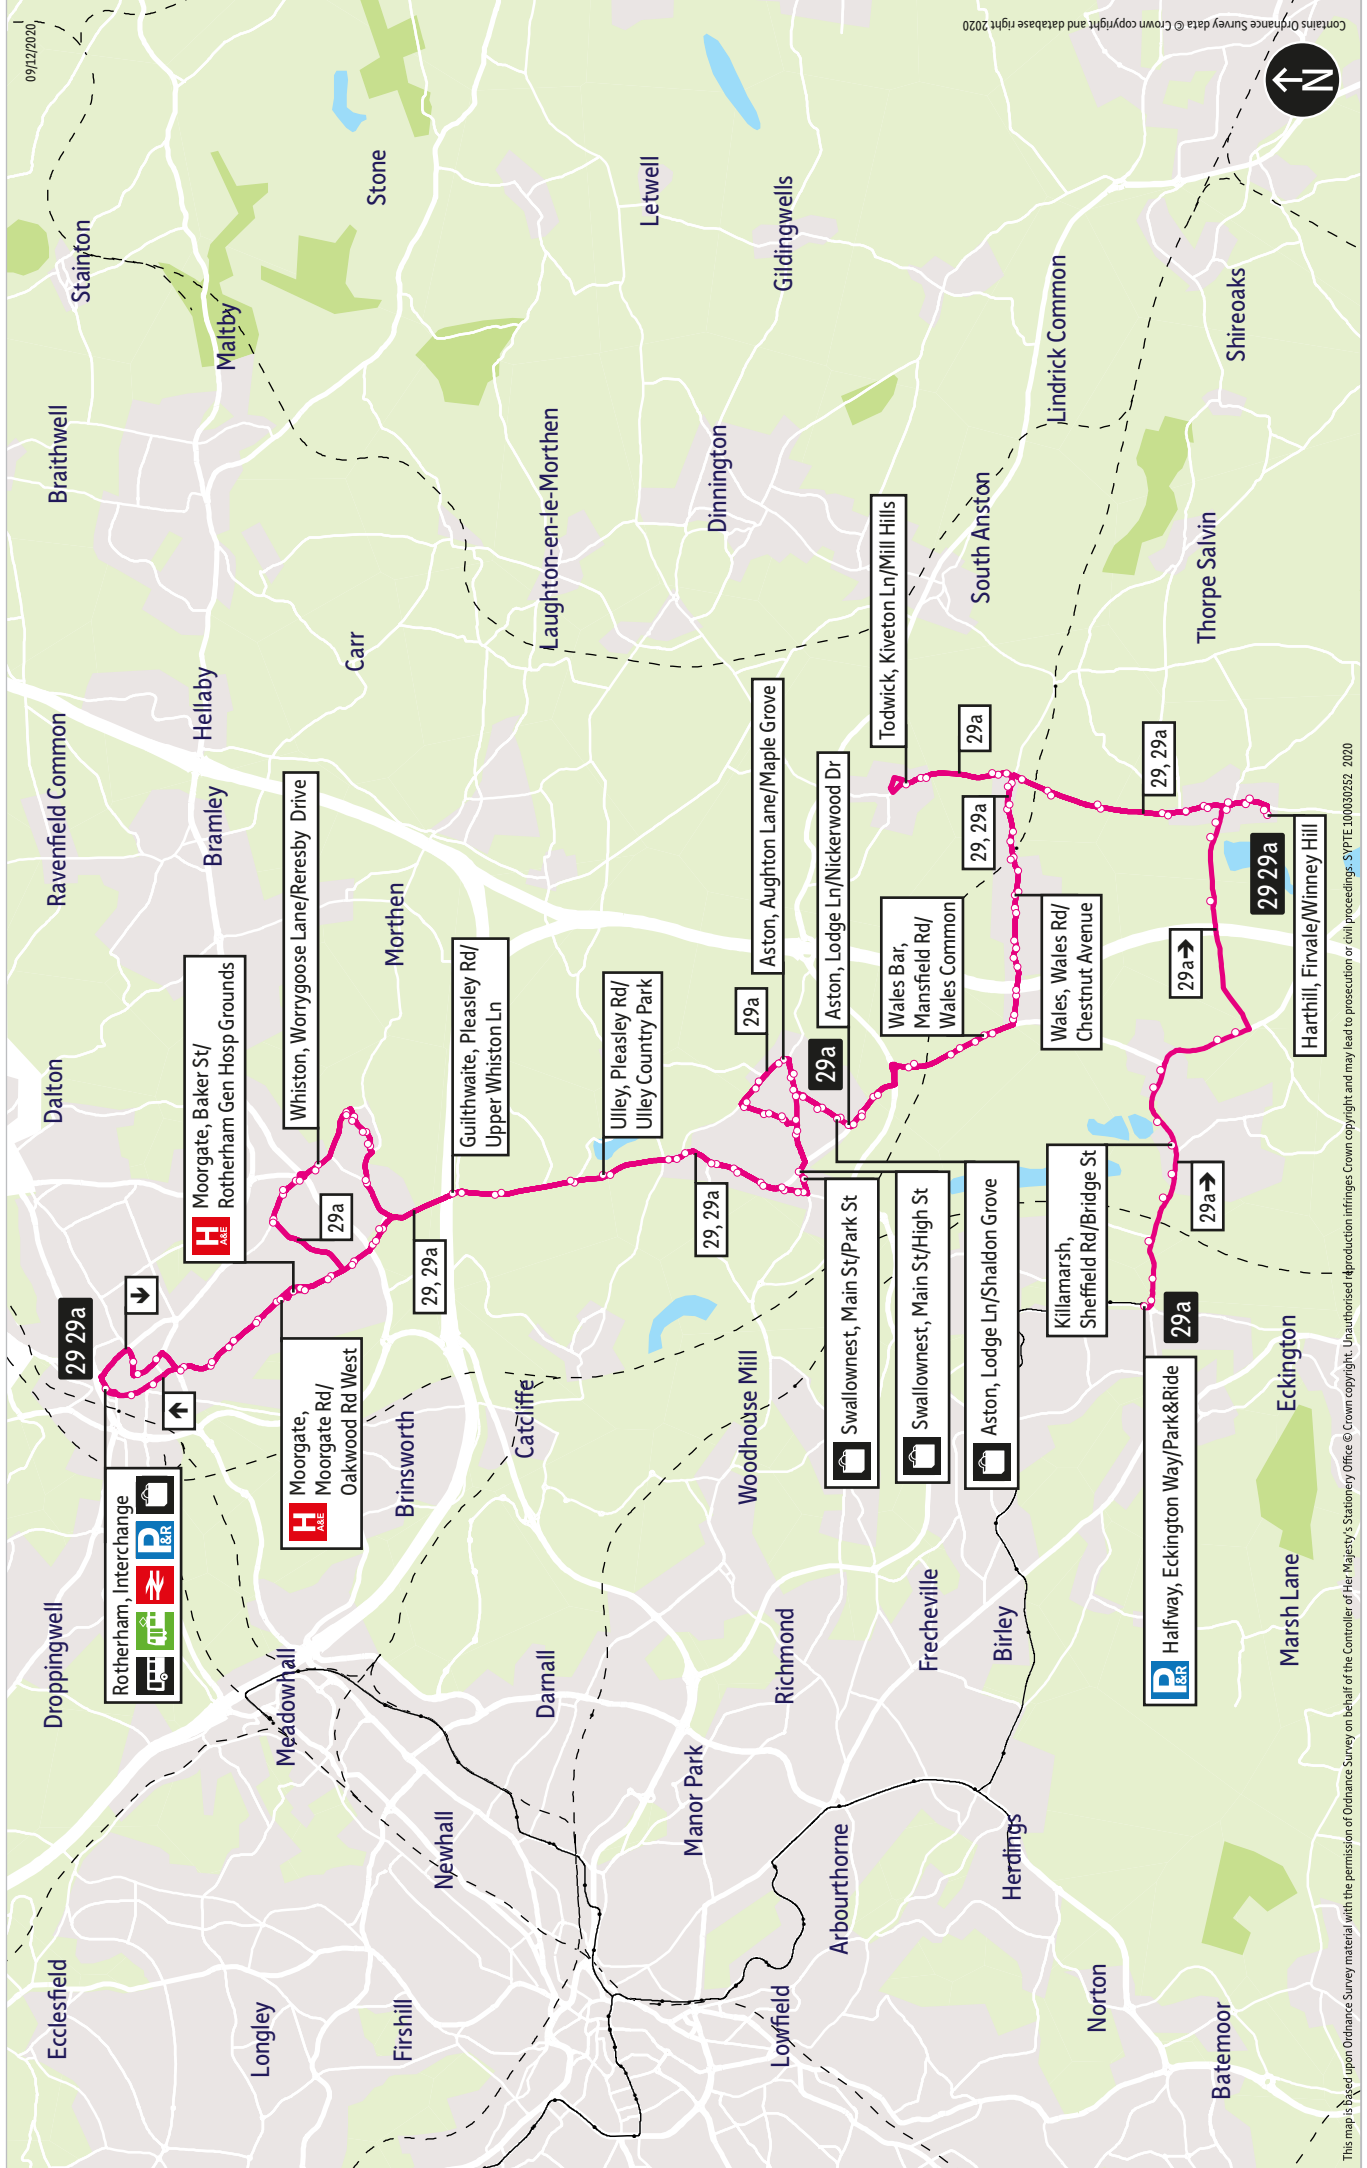

Bus route map for services 29 and 29a

= Terminus point
 = Public transport
 = Shopping area
 = Bus route & stops
 = Rail line & station
 = Tram route & stop