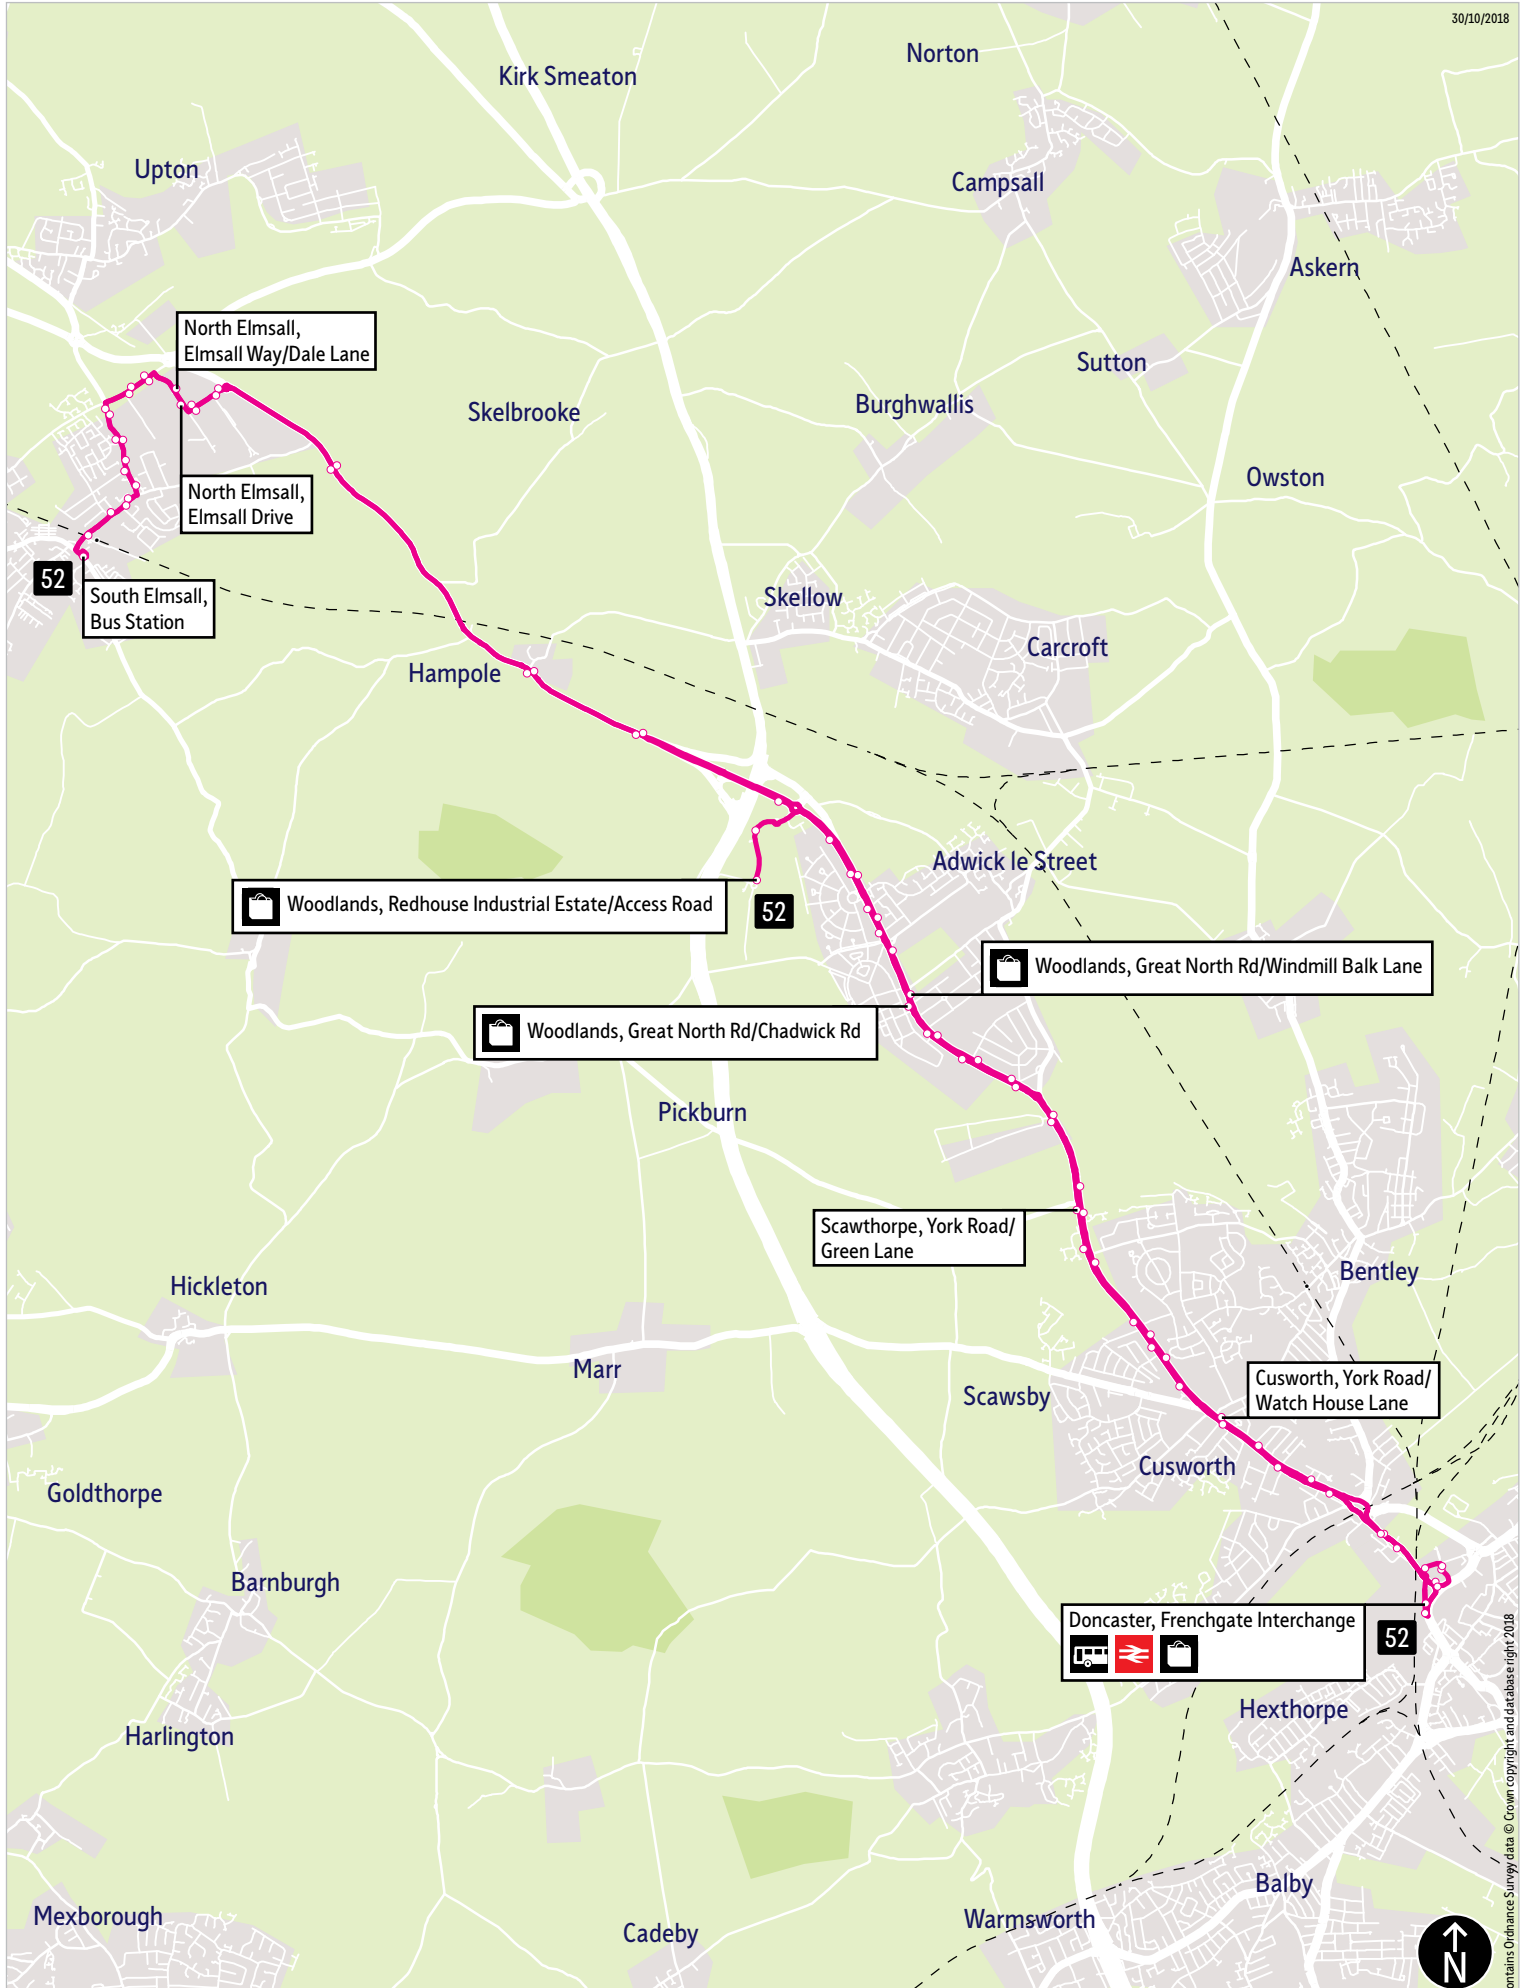

[@TSYalerts](https://twitter.com/TSYalerts)

[01709 51 51 51](tel:01709515151)

Bus route map for service 52

30/10/2018

This map is based upon Ordnance Survey material with the permission of Ordnance Survey on behalf of the Controller of Her Majesty's Stationery Office © Crown copyright. Unauthorised reproduction infringes Crown copyright and may lead to prosecution or civil proceedings. SYPTE:100030252 2018

■ = Terminus point
  = Public transport
  = Shopping area
  = Bus route & stops
  = Rail line & station
  = Tram route & stop

Contains Ordnance Survey data © Crown copyright and database right 2018

24 hour clock