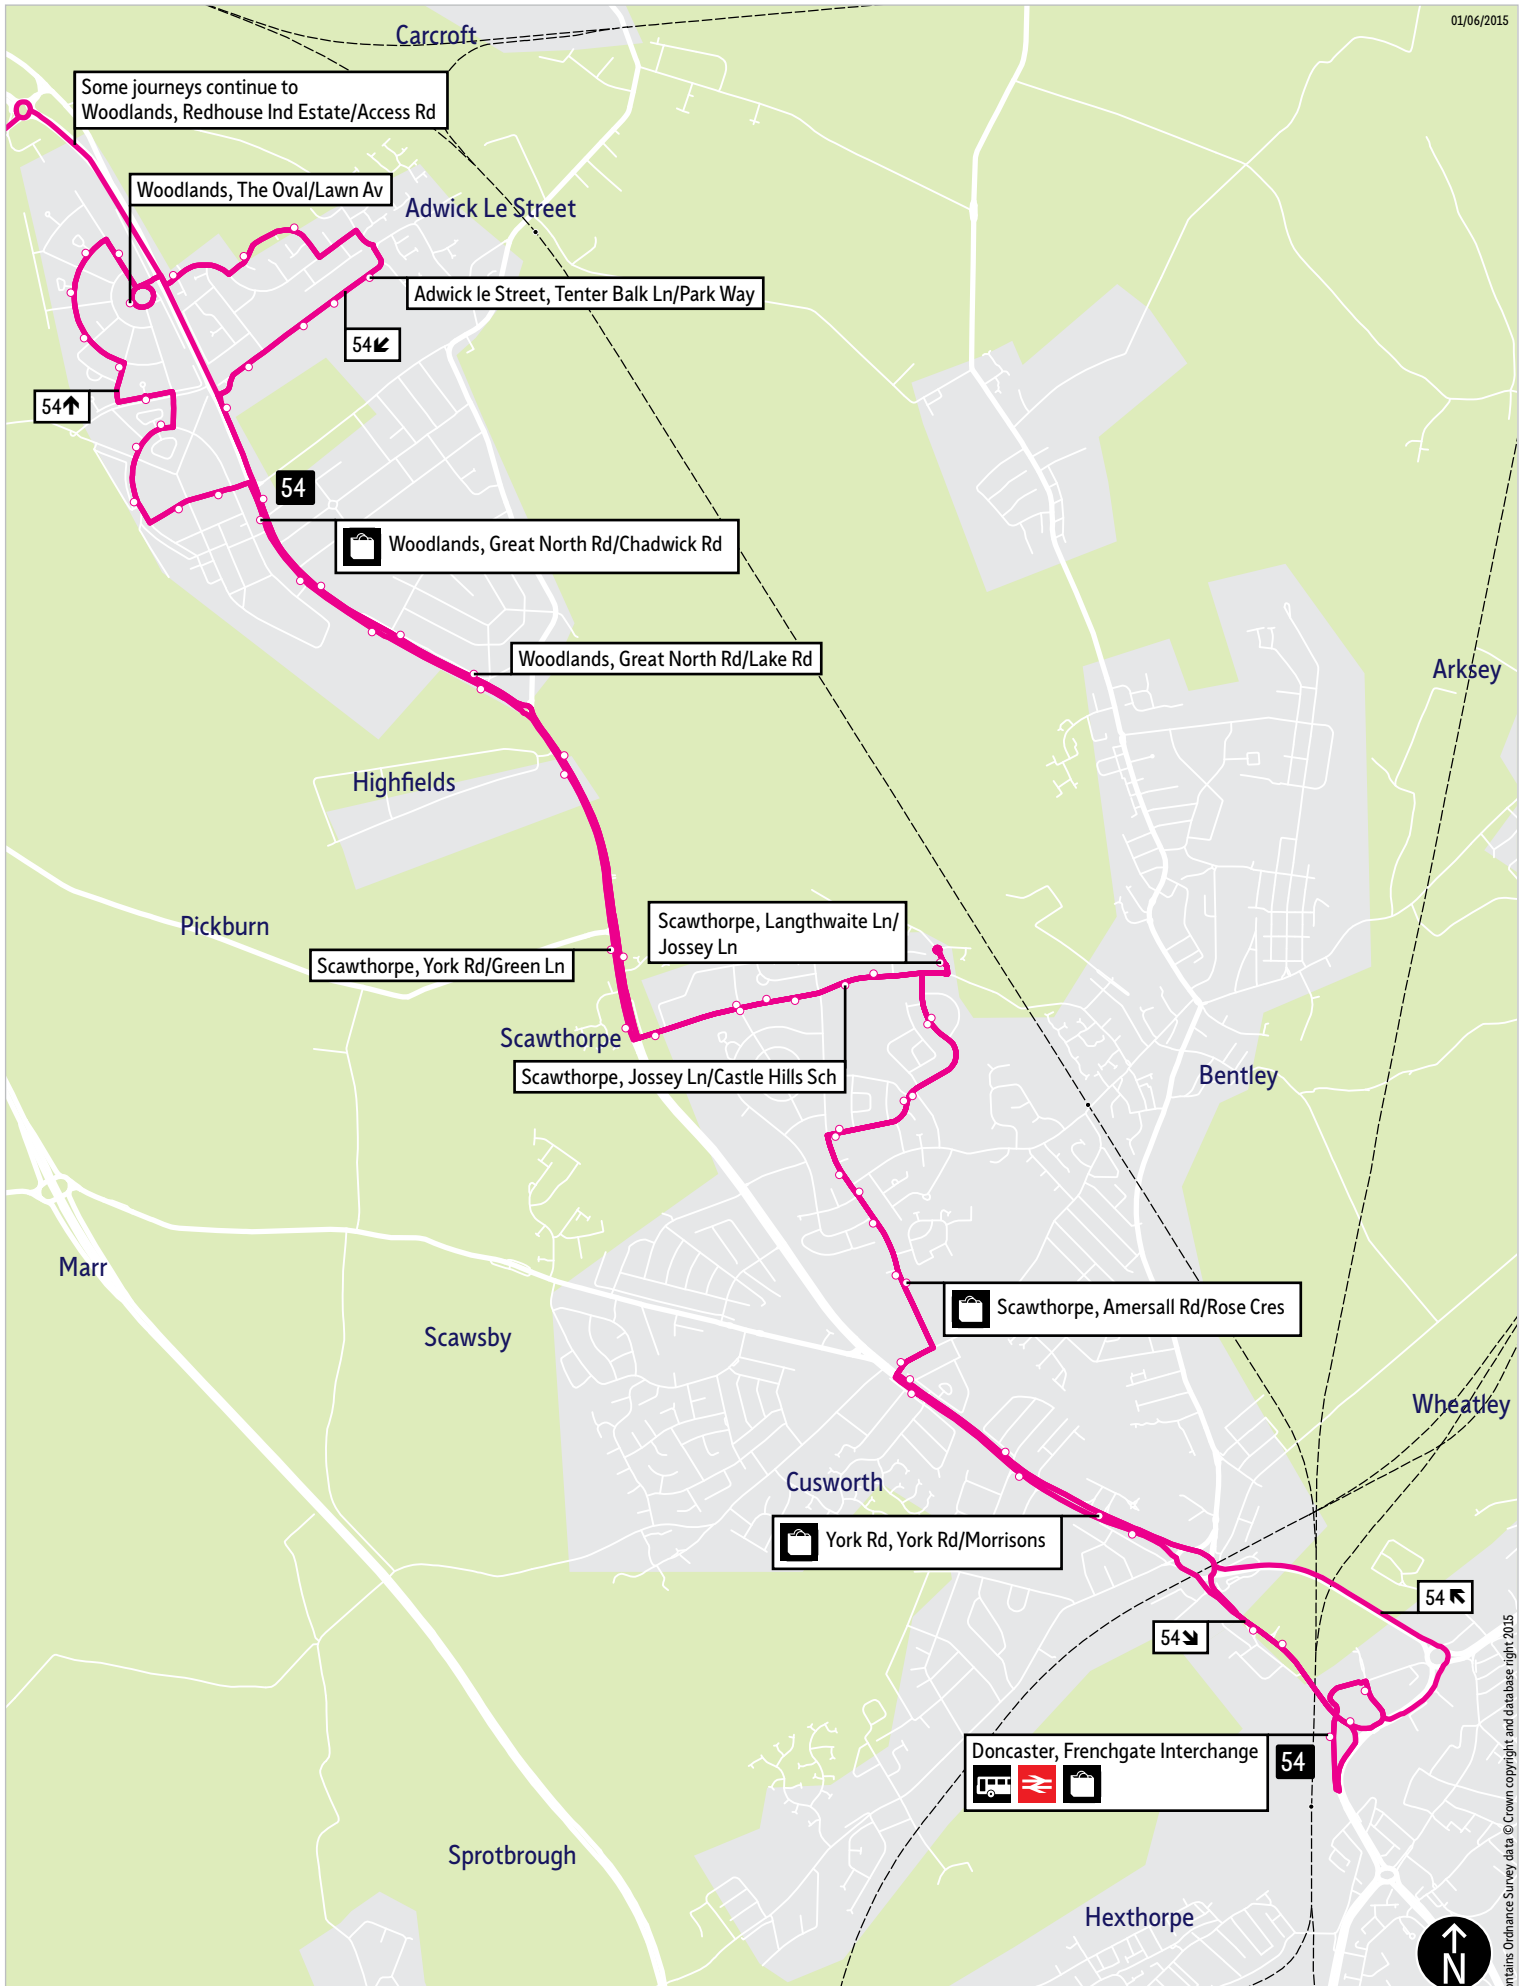

Bus route map for service 54

01/06/2015

- = Terminus point
- = Public transport
- = Shopping area
- = Bus route & stops
- = Rail line & station
- = Tram route & stop