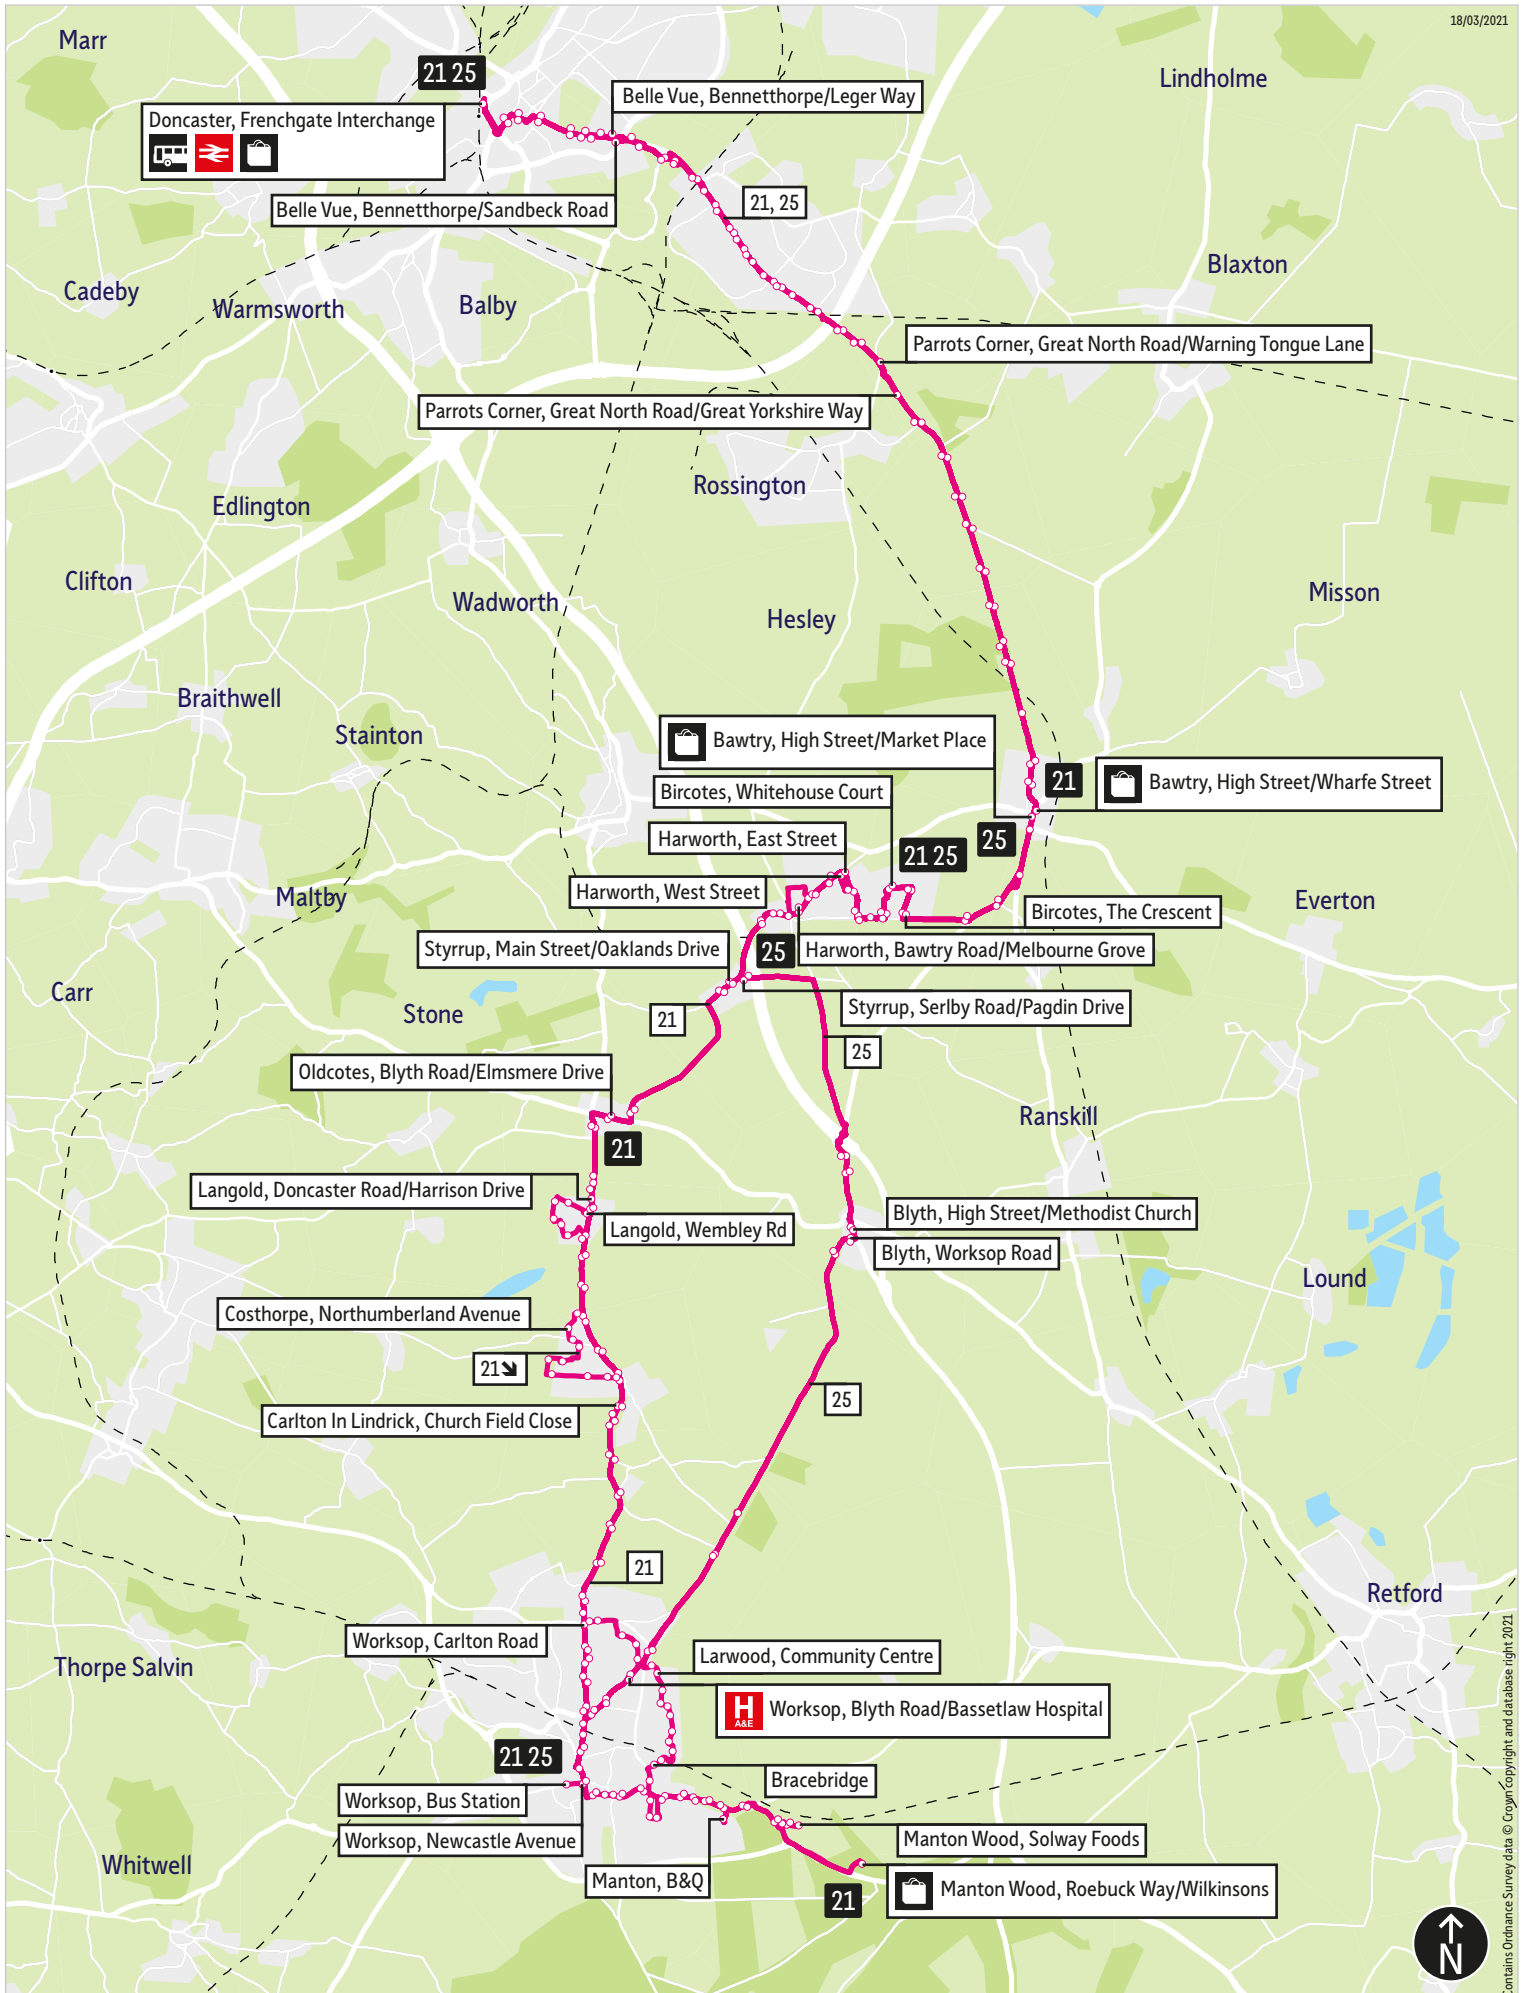

Bus route map for services 21 and 25

18/03/2021

■ = Terminus point
🚏 = Public transport
🛒 = Shopping area
🚚 = Bus route & stops
⋯ = Rail line & station
— = Tram route & stop