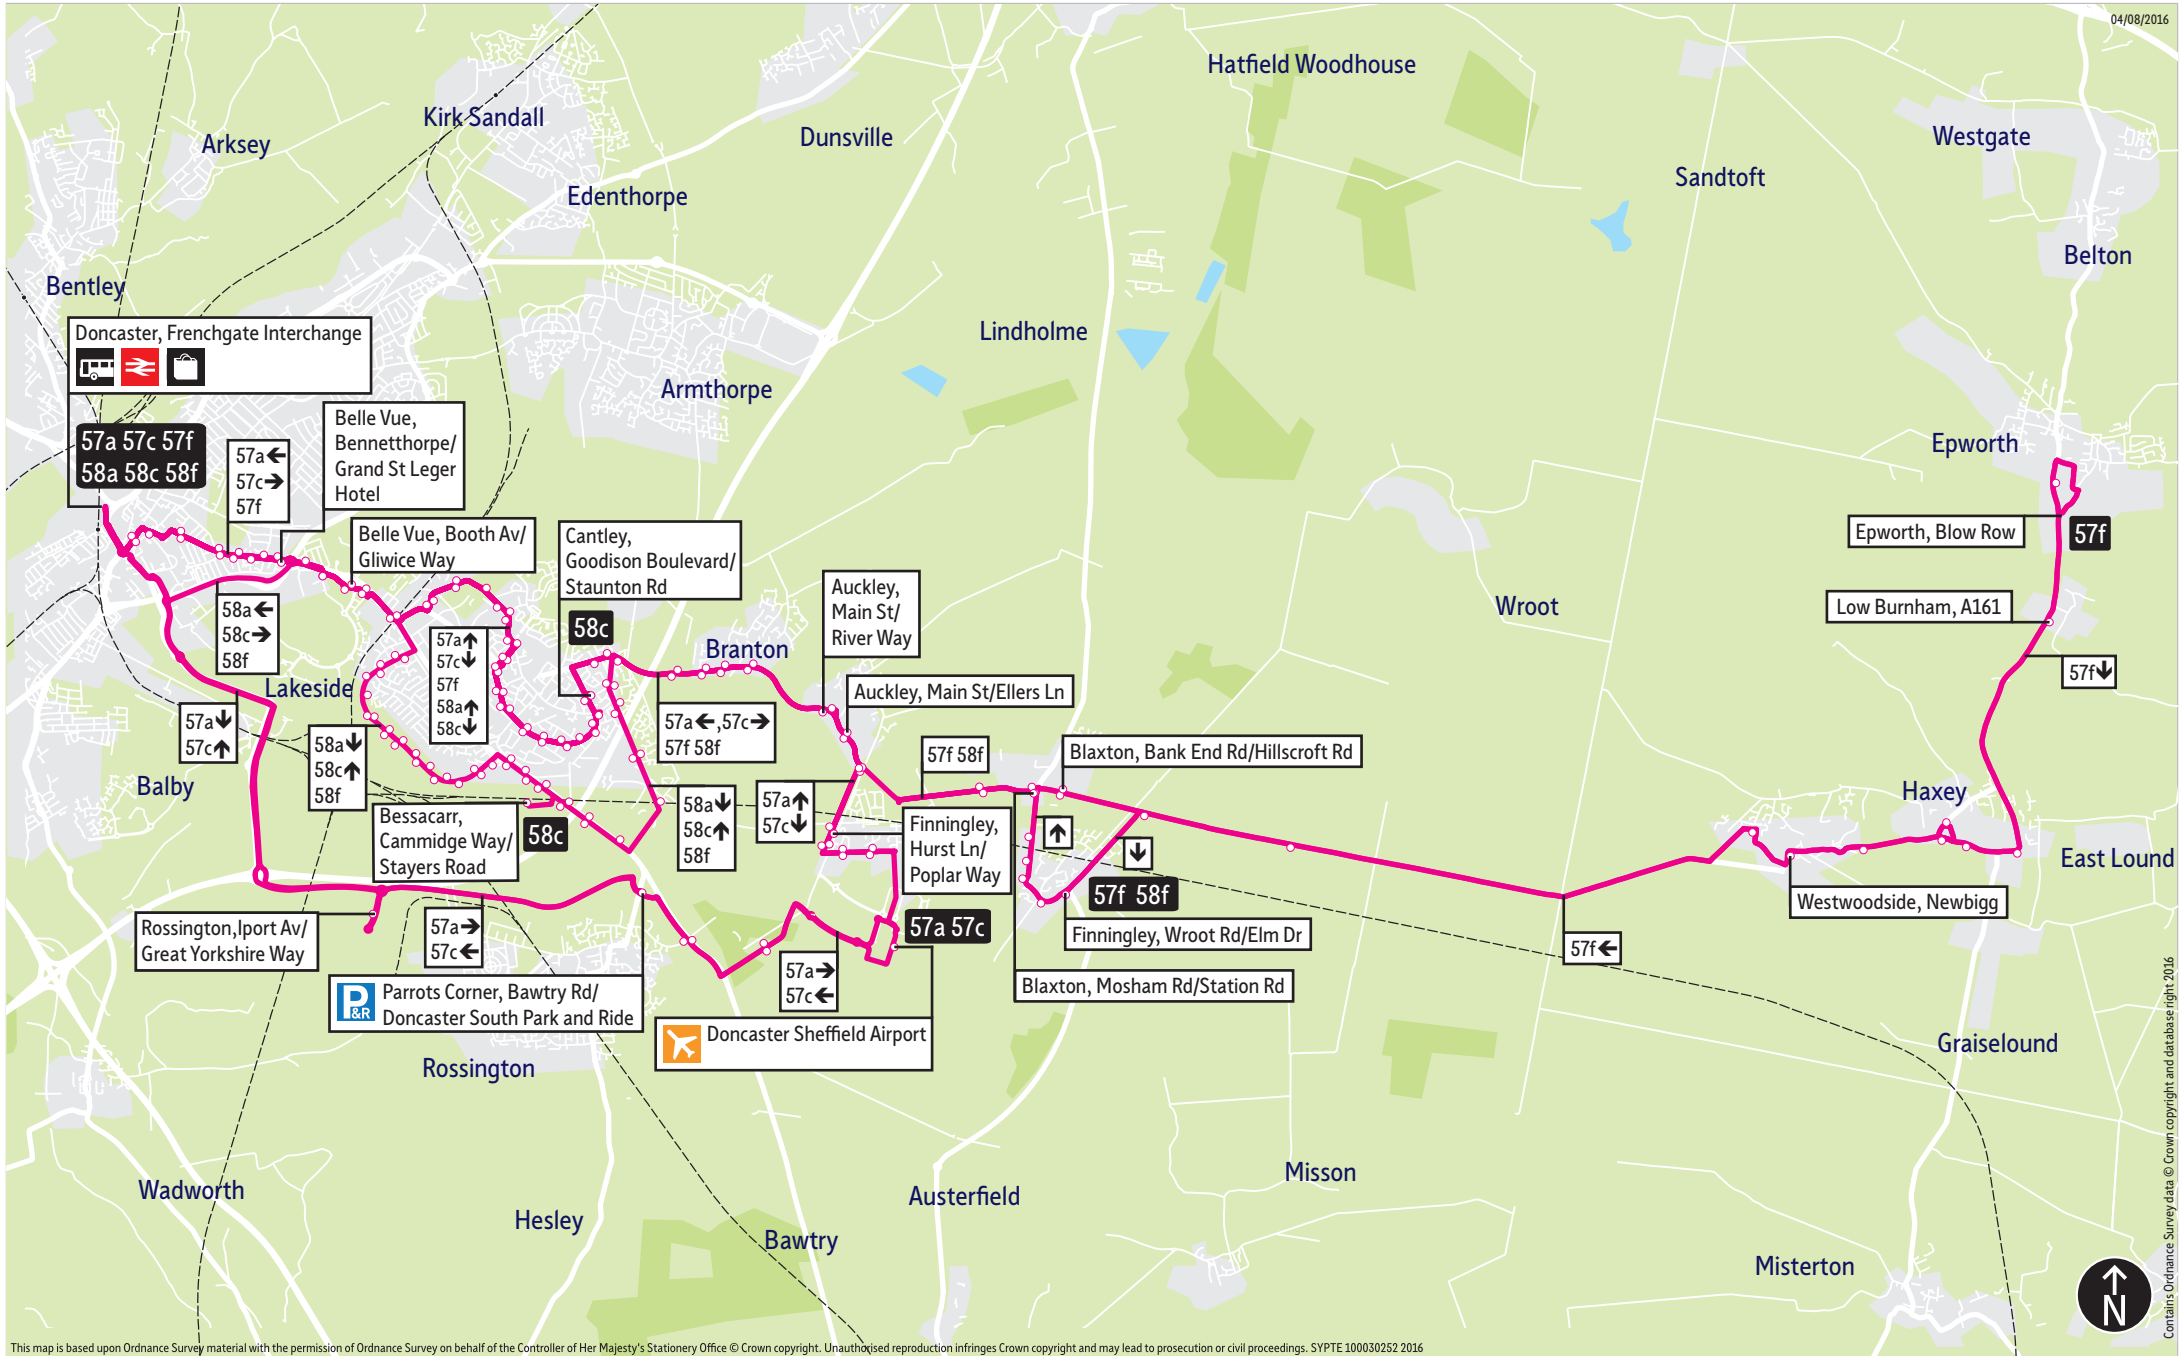

Bus route map for service 57a, 57c, 57f, 58a, 58c, 58f

04/08/2016

- = Terminus point
- = Public transport
- = Shopping area
- = Bus route & stops
- = Rail line & station
- = Tram route & stop