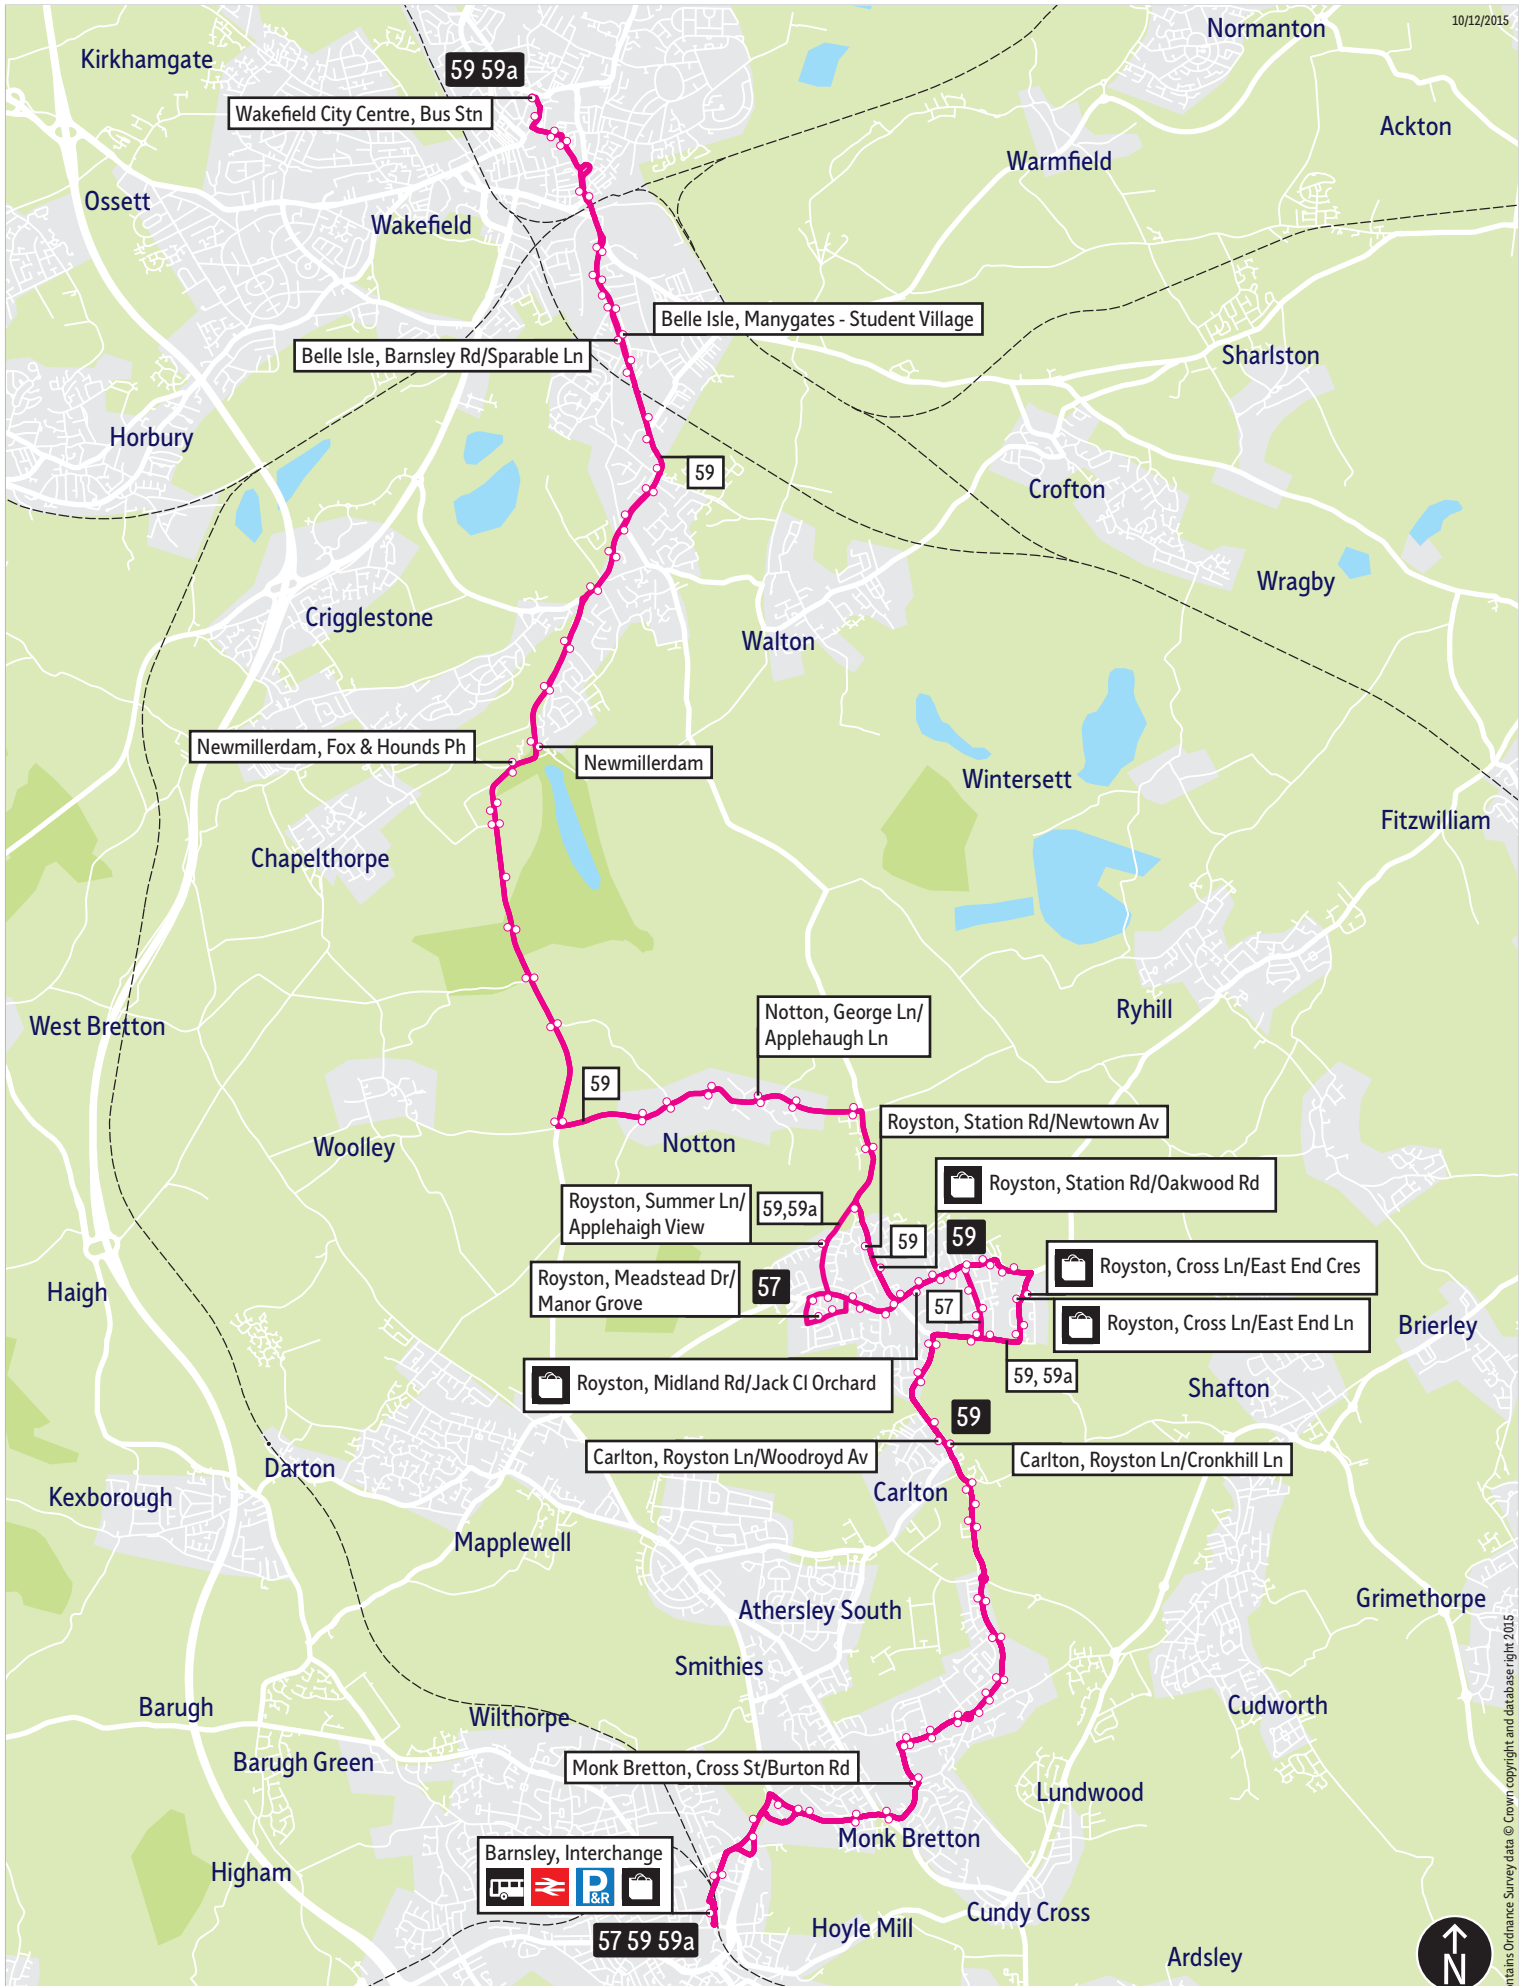

Bus route map for services 57, 59 and 59a

10/12/2015

- = Terminus point
- = Public transport
- = Shopping area
- = Bus route & stops
- = Rail line & station
- = Tram route & stop