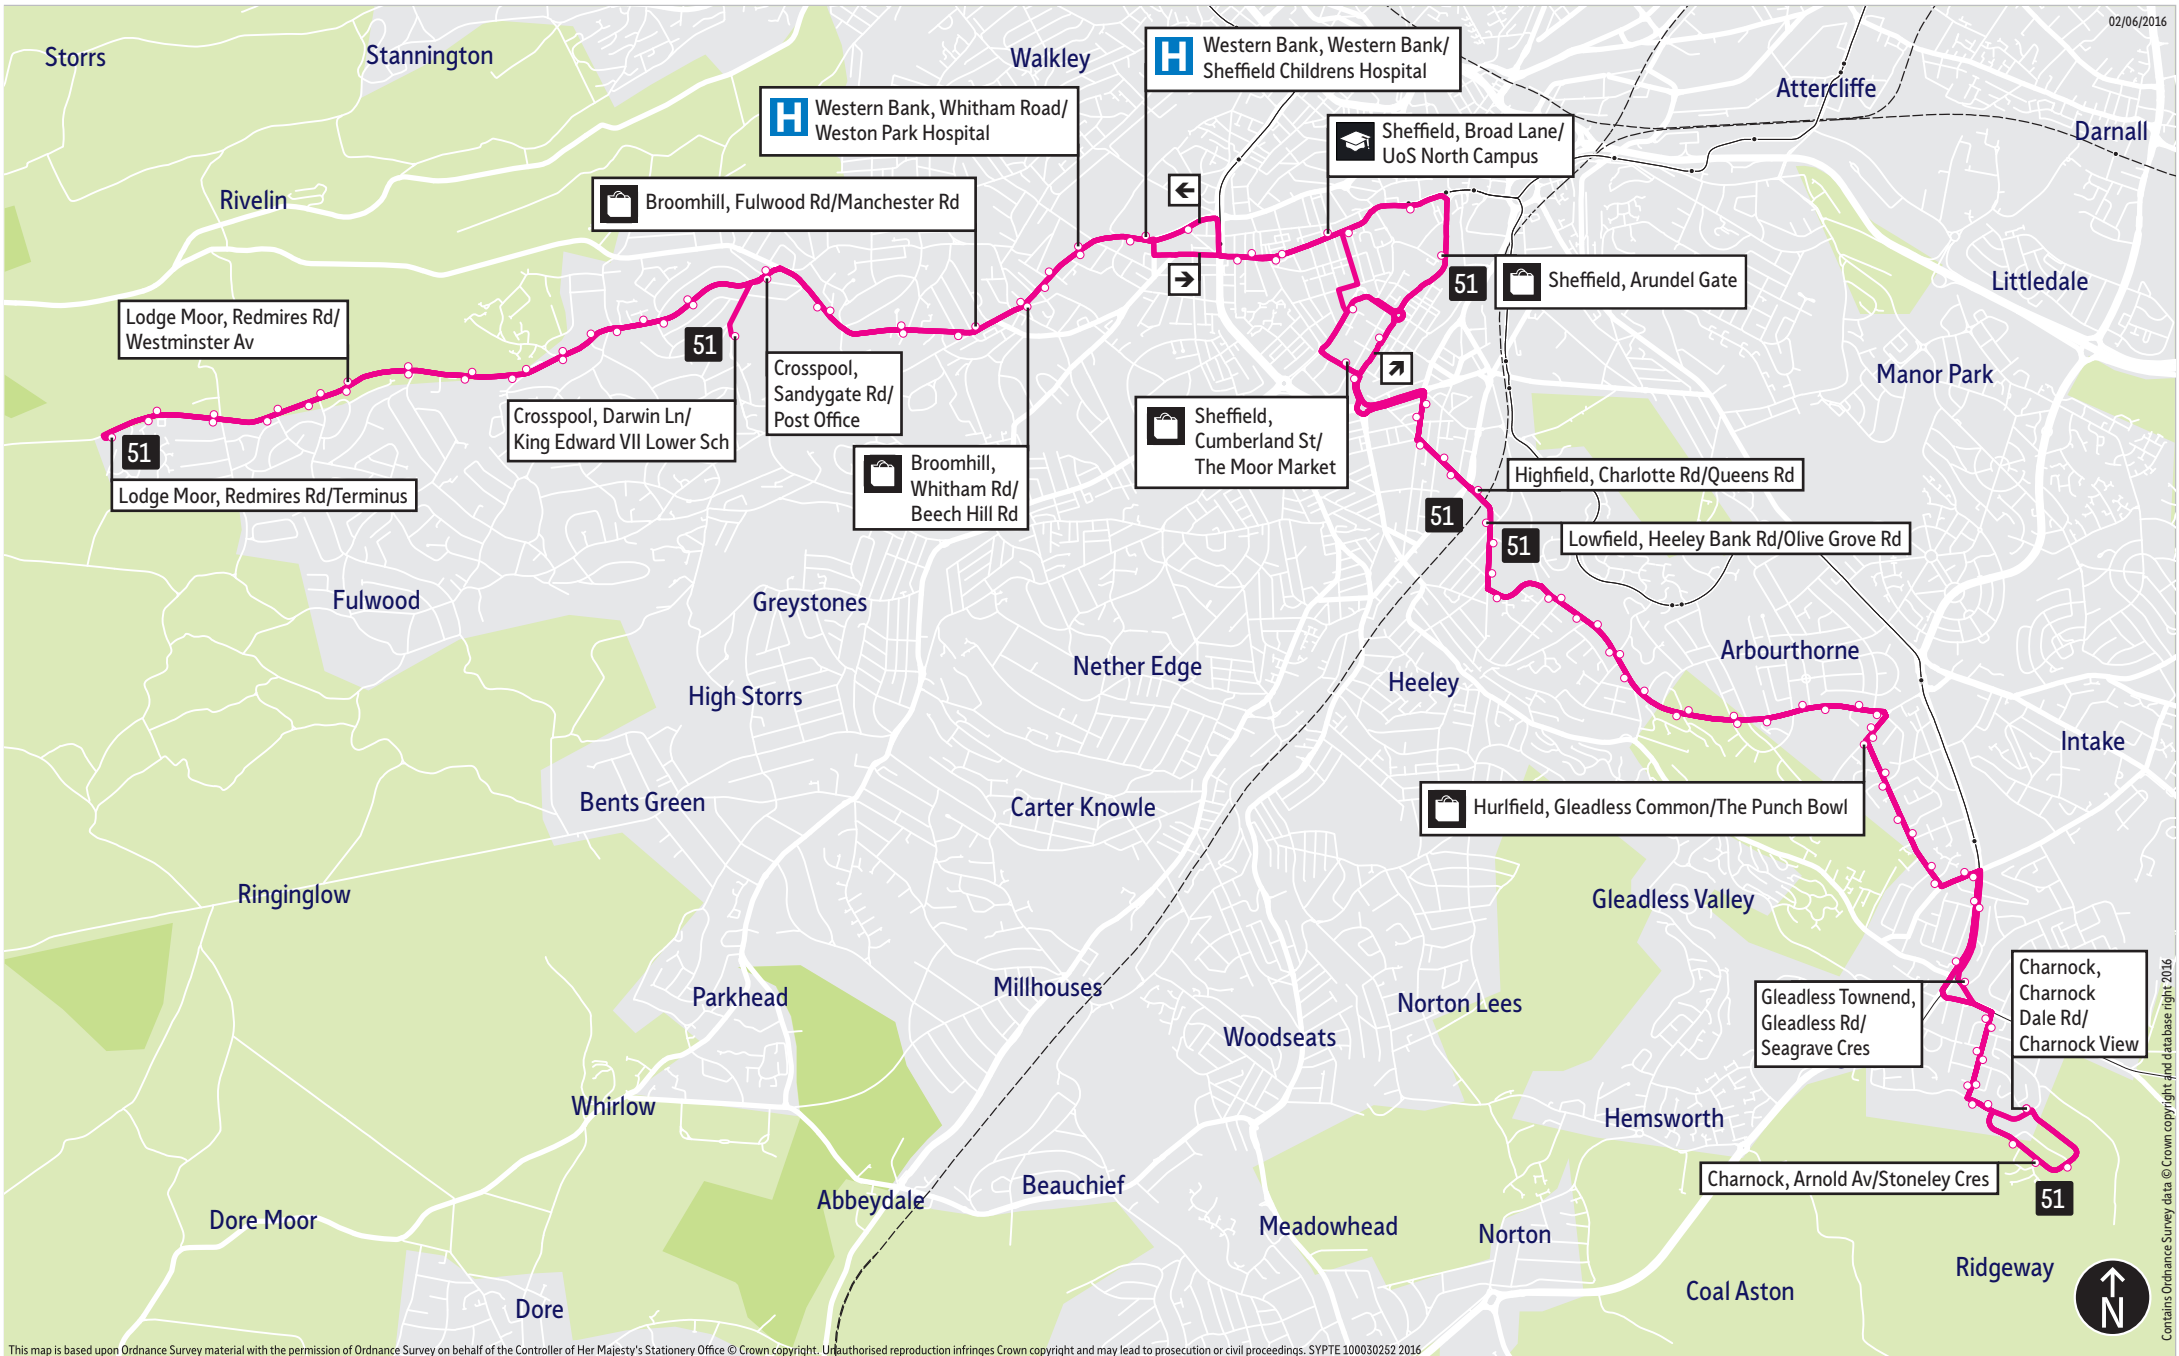

Bus route map for service 51

02/06/2016

- = Terminus point
- = Public transport
- = Shopping area
- = Bus route & stops
- = Rail line & station
- = Tram route & stop

Contains Ordnance Survey data © Crown copyright and database right 2016