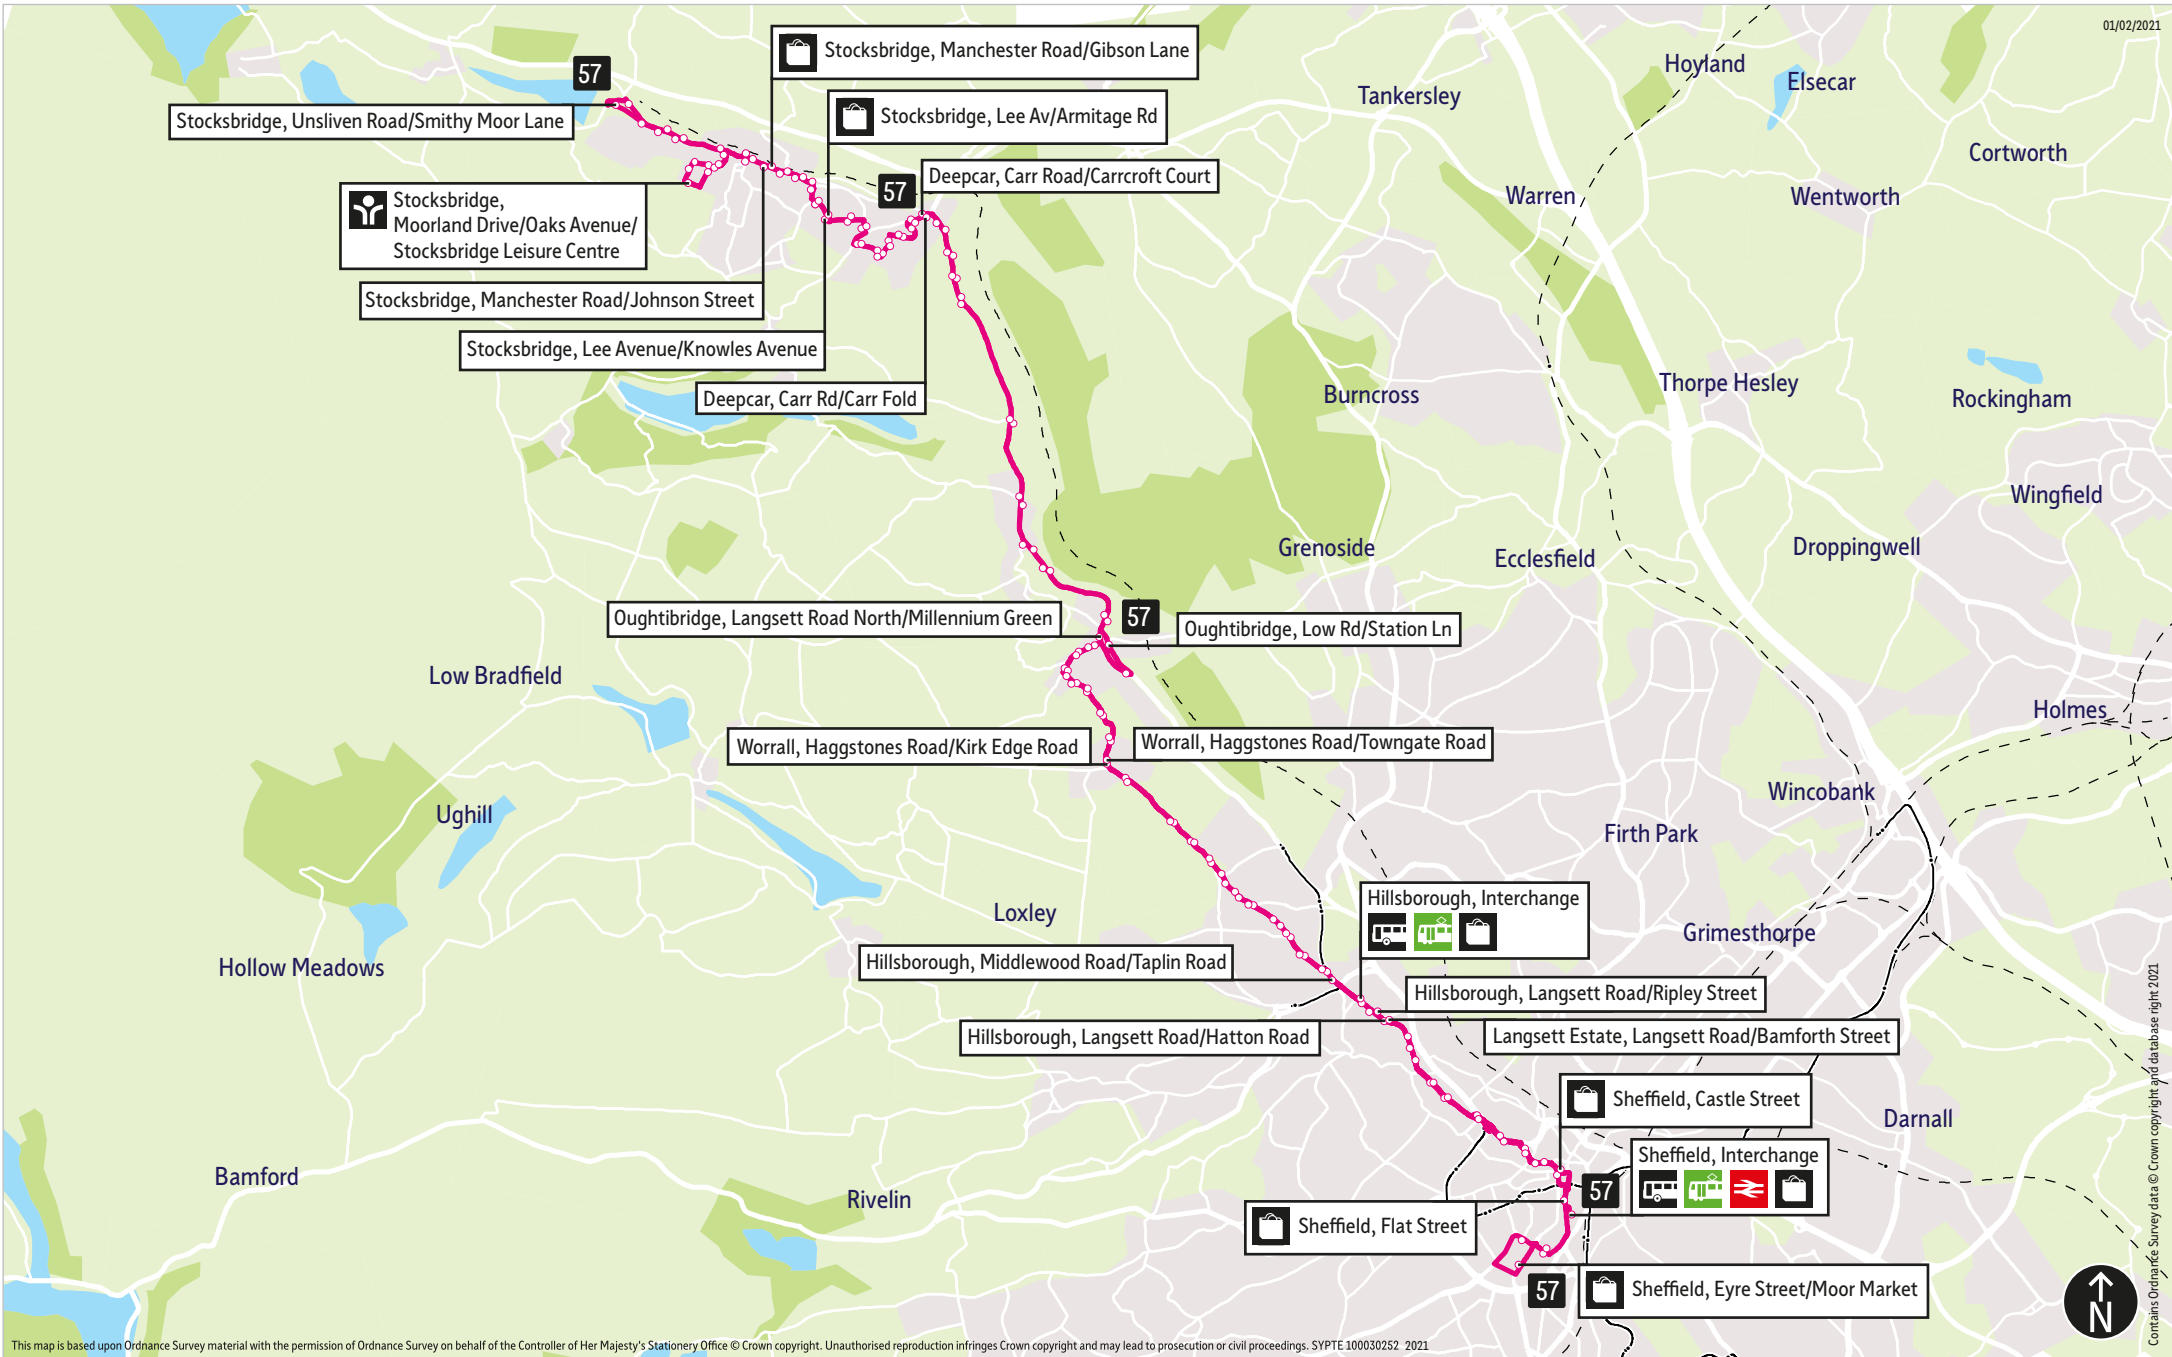

Bus route map for services 57

01/02/2021

- = Terminus point
- = Public transport
- = Shopping area
- = Bus route & stops
- = Rail line & station
- = Tram route & stop

Contains Ordnance Survey data © Crown copyright and database right 2021