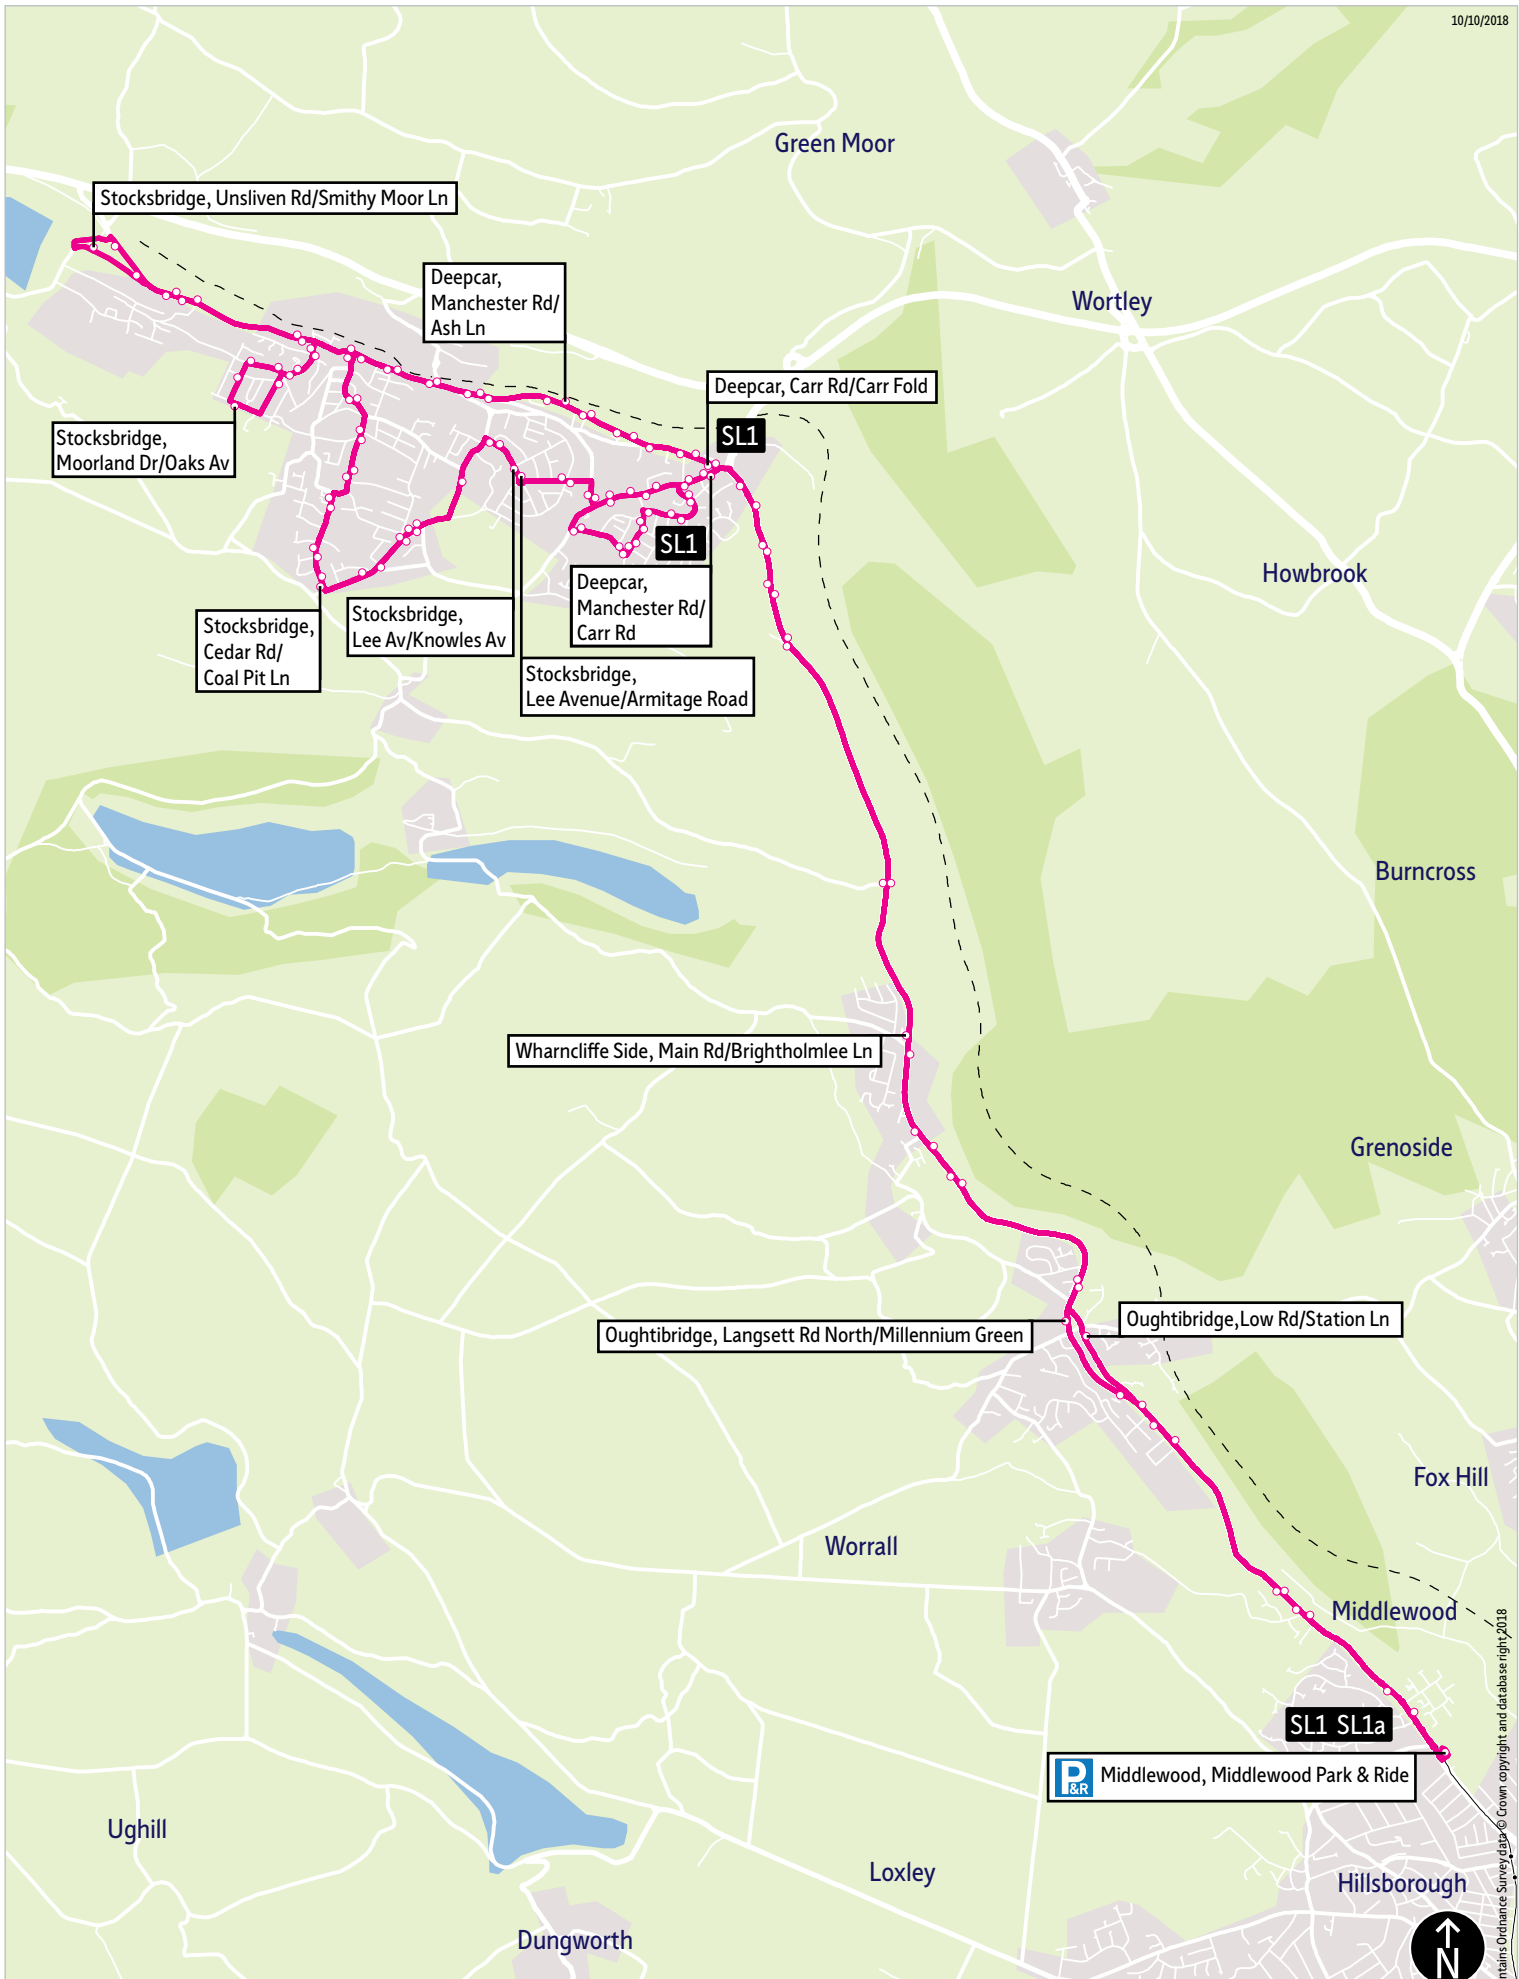

Bus route map for services SL1 and SL1a

10/10/2018

= Terminus point
 = Public transport
 = Shopping area
 = Bus route & stops
 = Rail line & station
 = Tram route & stop