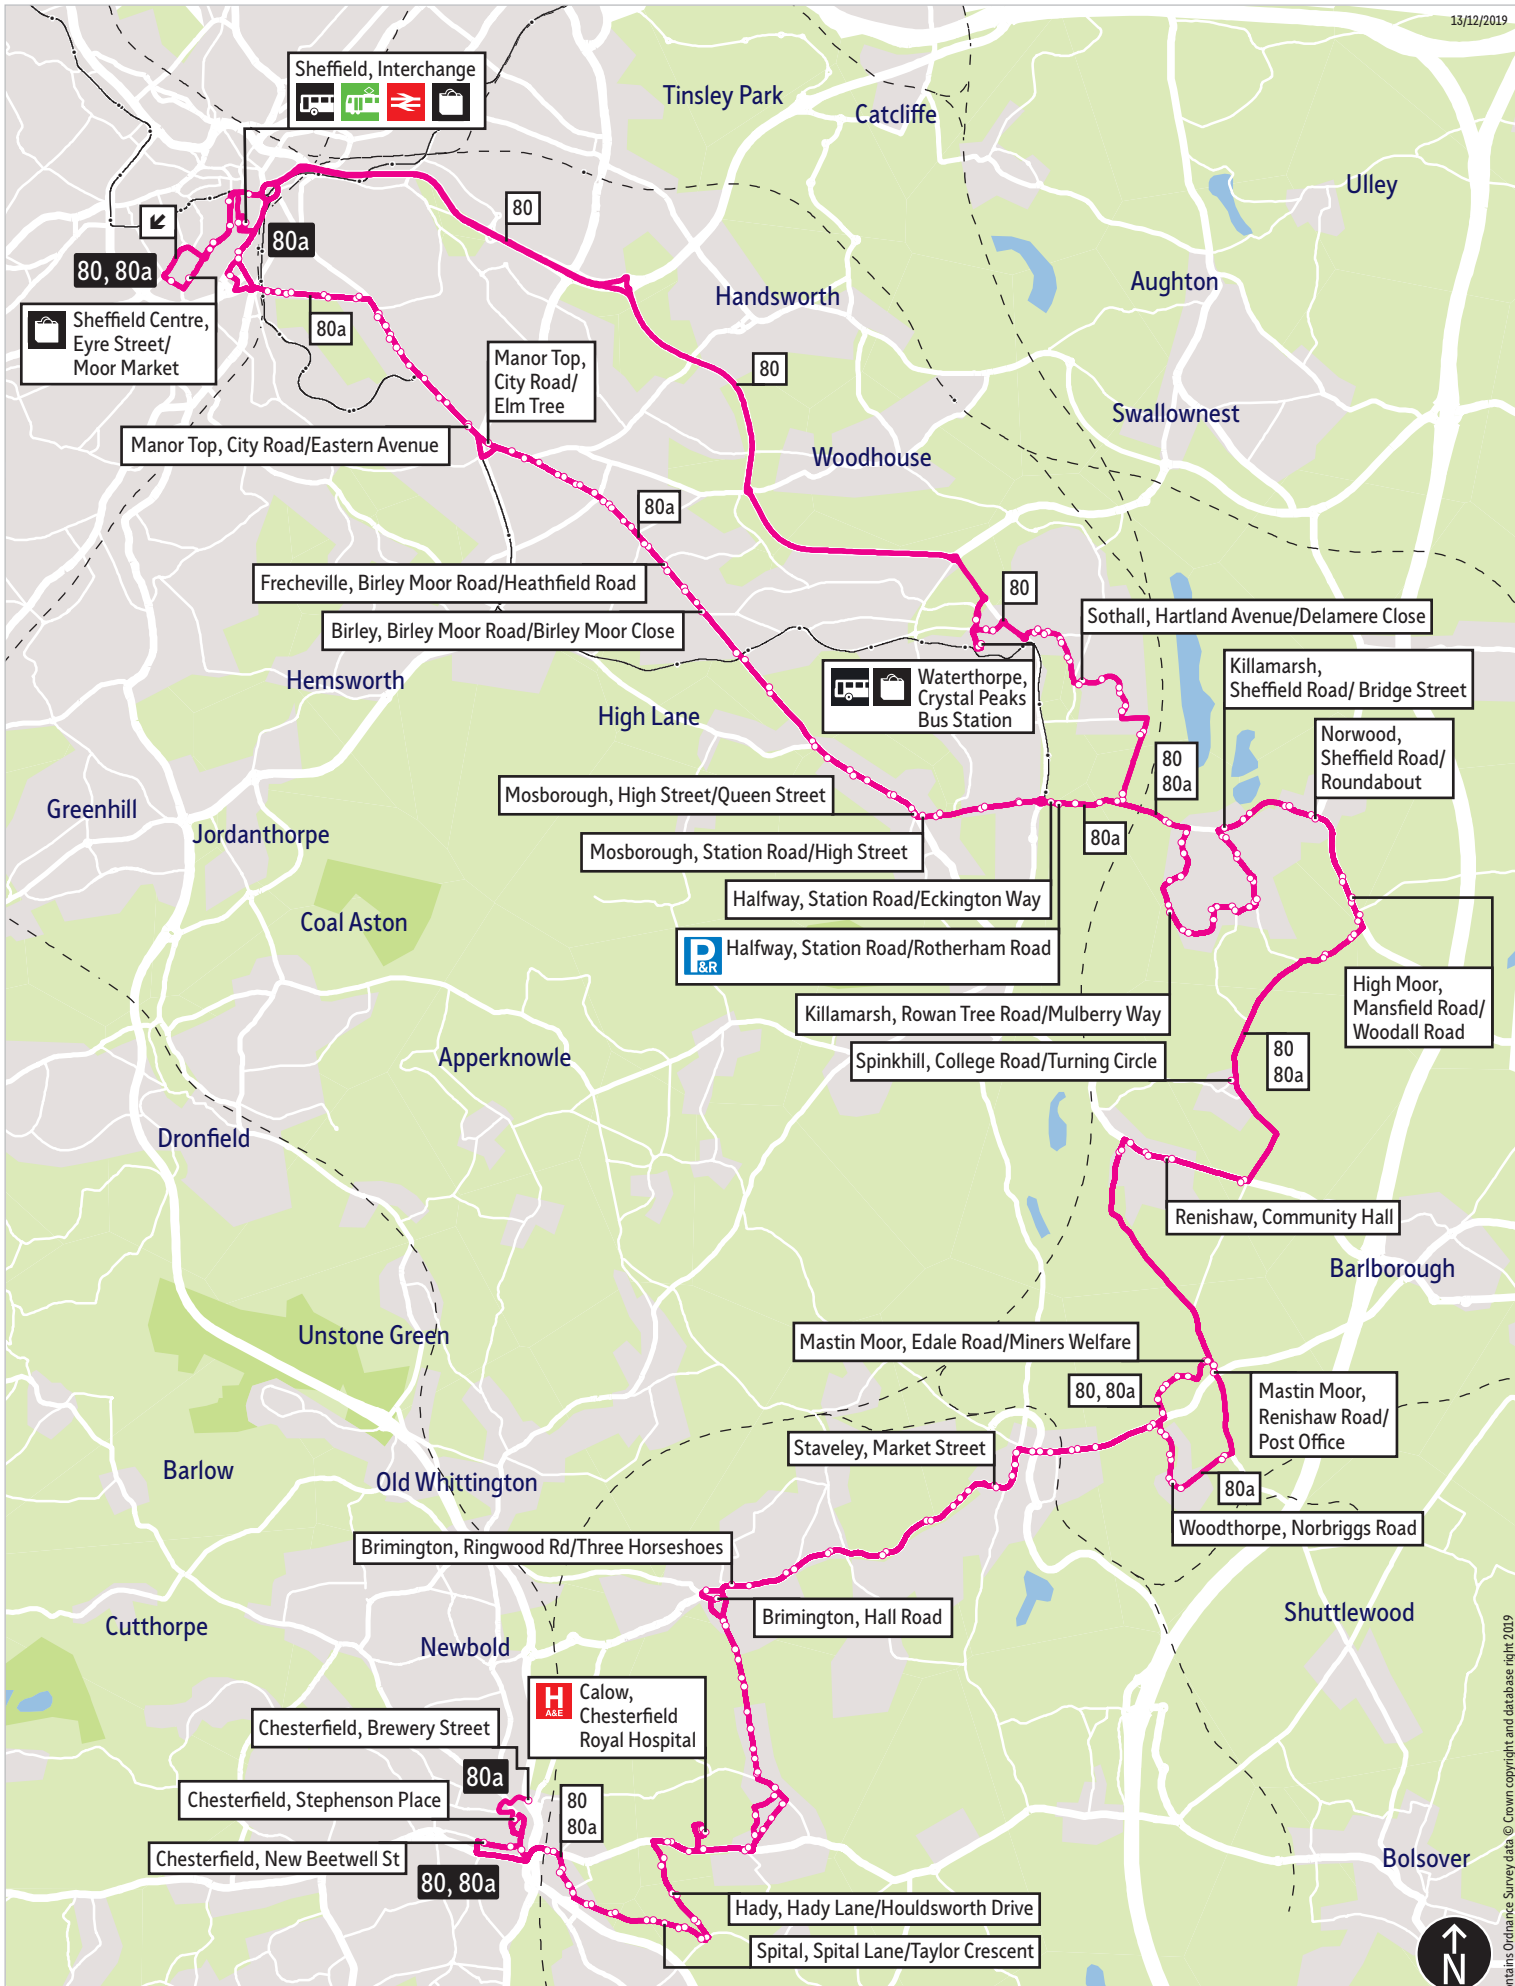

Bus route map for services 80 and 80a

13/12/2019

This map is based upon Ordnance Survey material with the permission of Ordnance Survey on behalf of the Controller of Her Majesty's Stationery Office © Crown copyright. Unauthorised reproduction infringes Crown copyright and may lead to prosecution or civil proceedings. SYPT 100030252 2019

= Terminus point
 = Public transport
 = Shopping area
 = Bus route & stops
 = Rail line & station
 = Tram route & stop