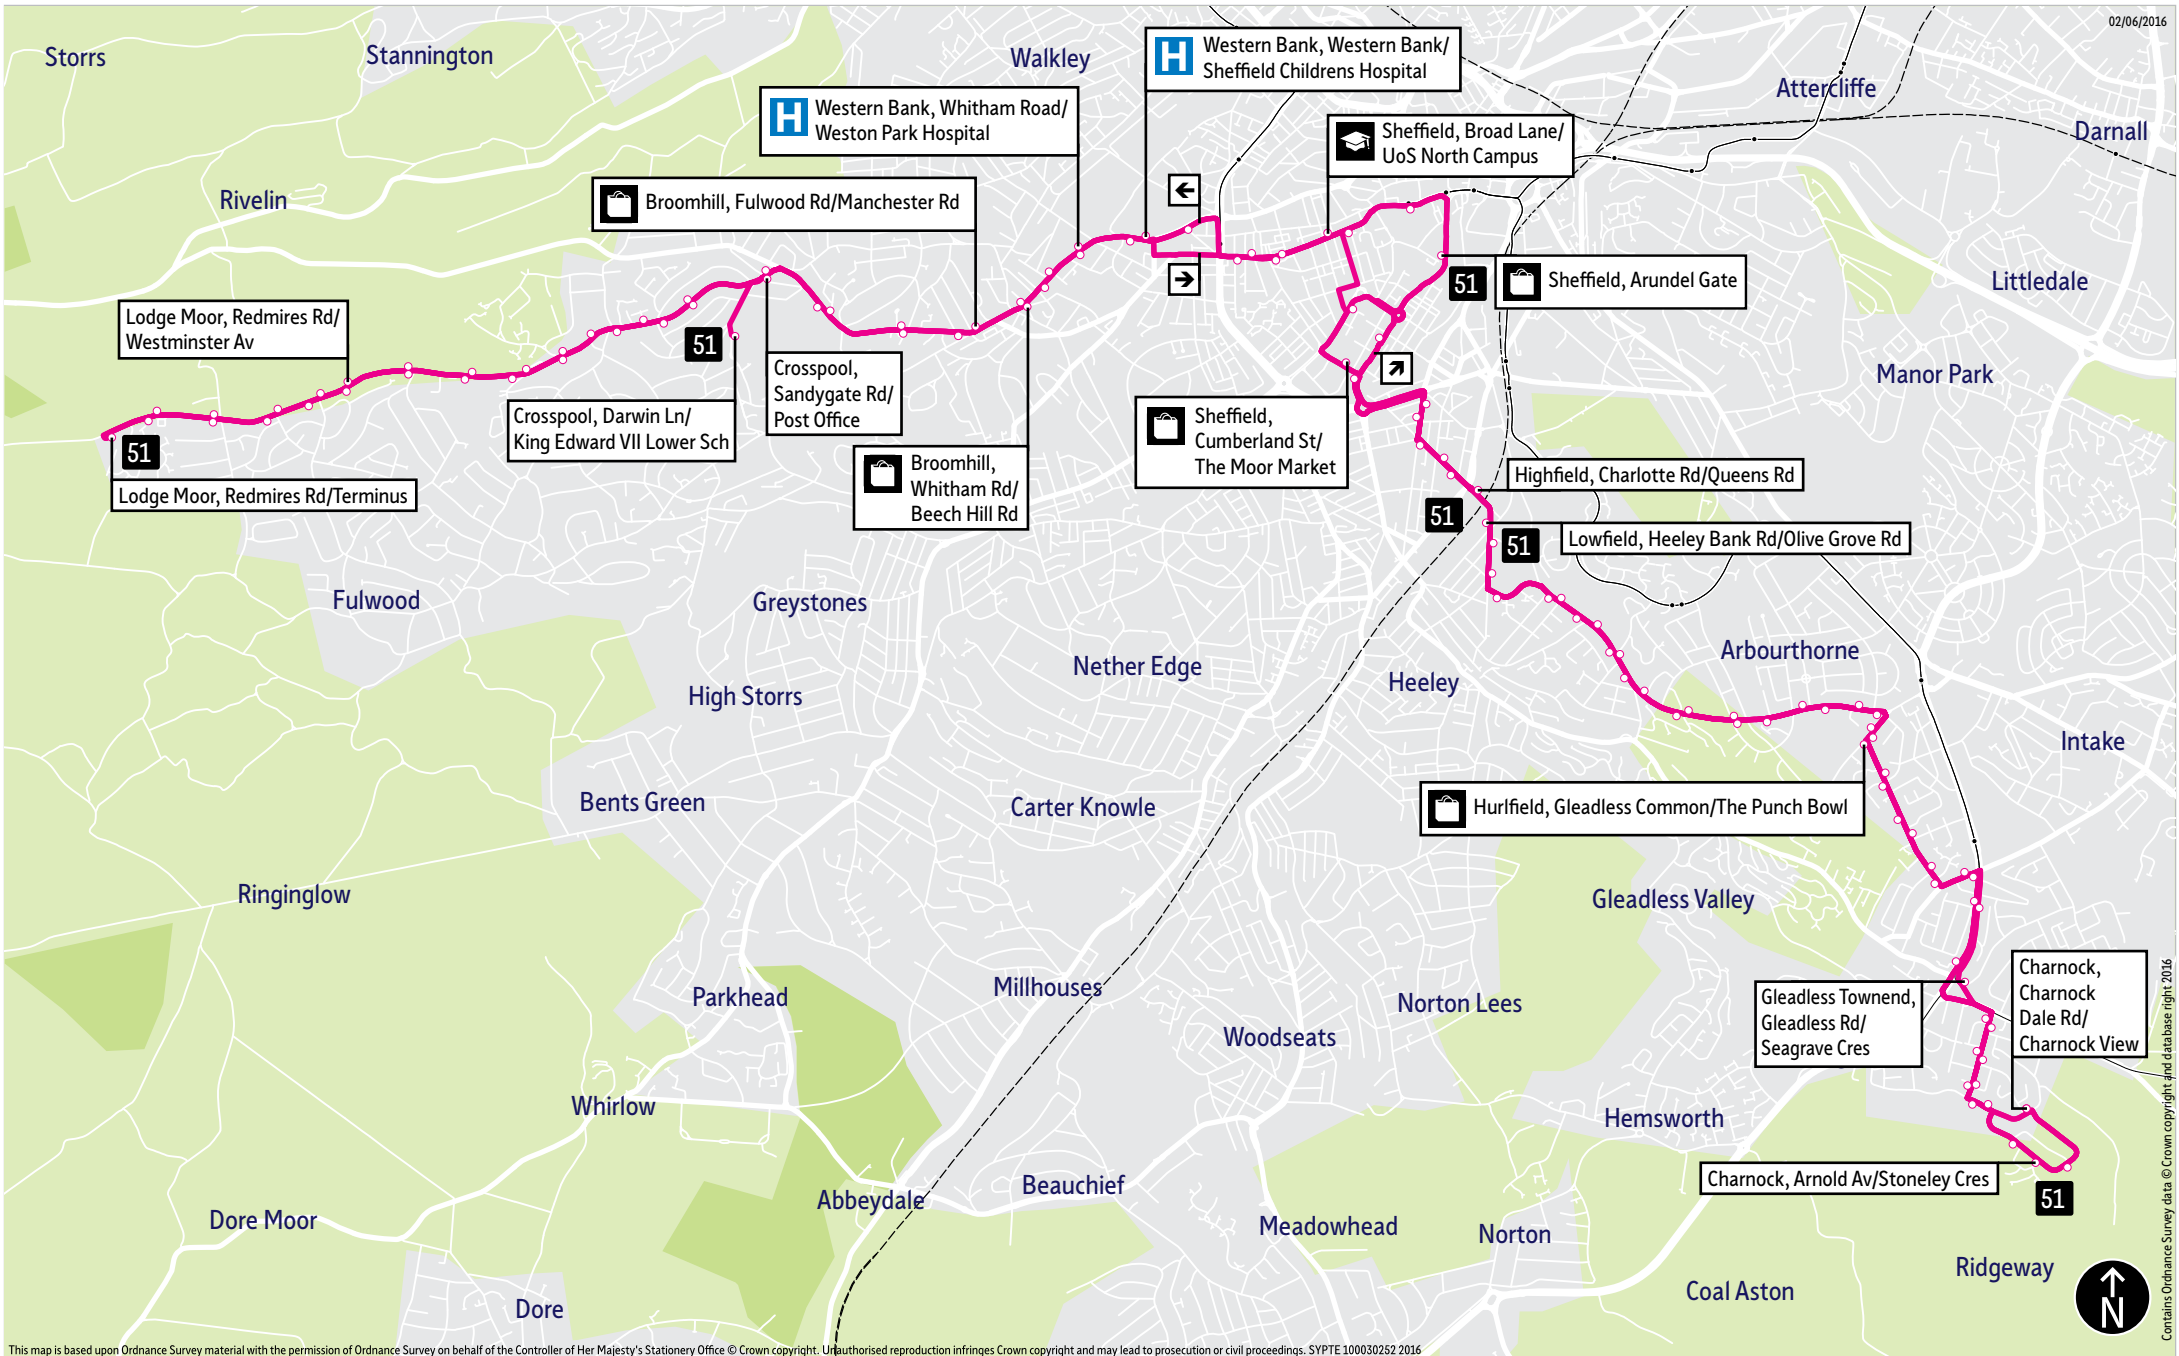

Bus route map for service 51

02/06/2016

= Terminus point

 = Public transport
 = Shopping area
 = Bus route & stops
 = Rail line & station
 = Tram route & stop

Contains Ordnance Survey data © Crown copyright and database right 2016