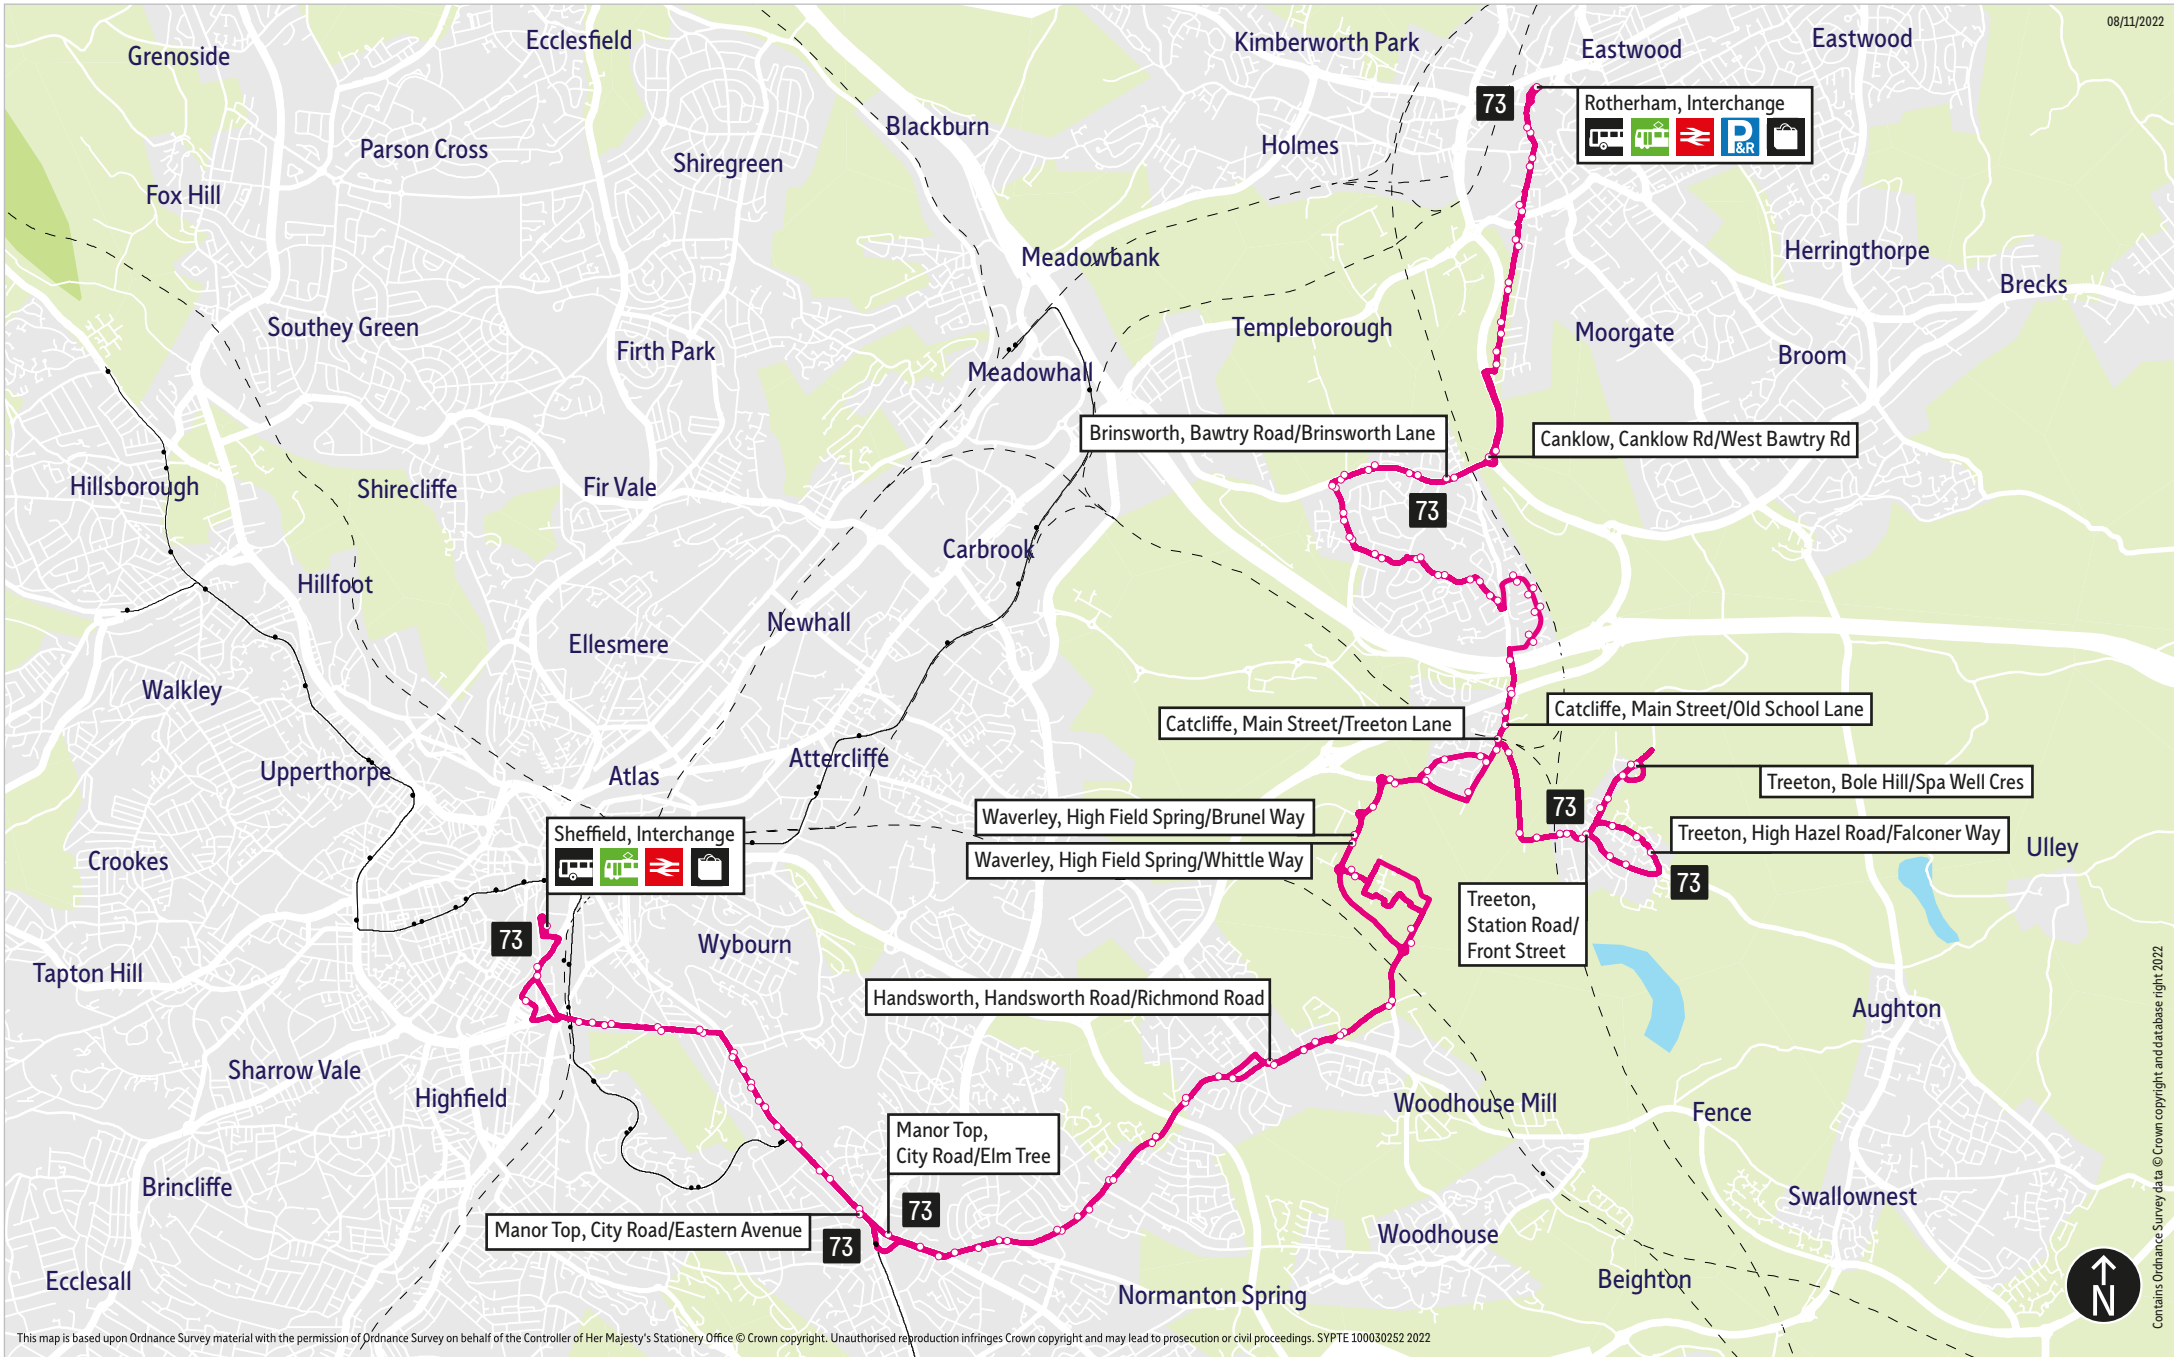

Bus route map for service 73

08/11/2022

= Terminus point
 = Public transport
 = Shopping area
 = Bus route & stops
 = Rail line & station
 = Tram route & stop