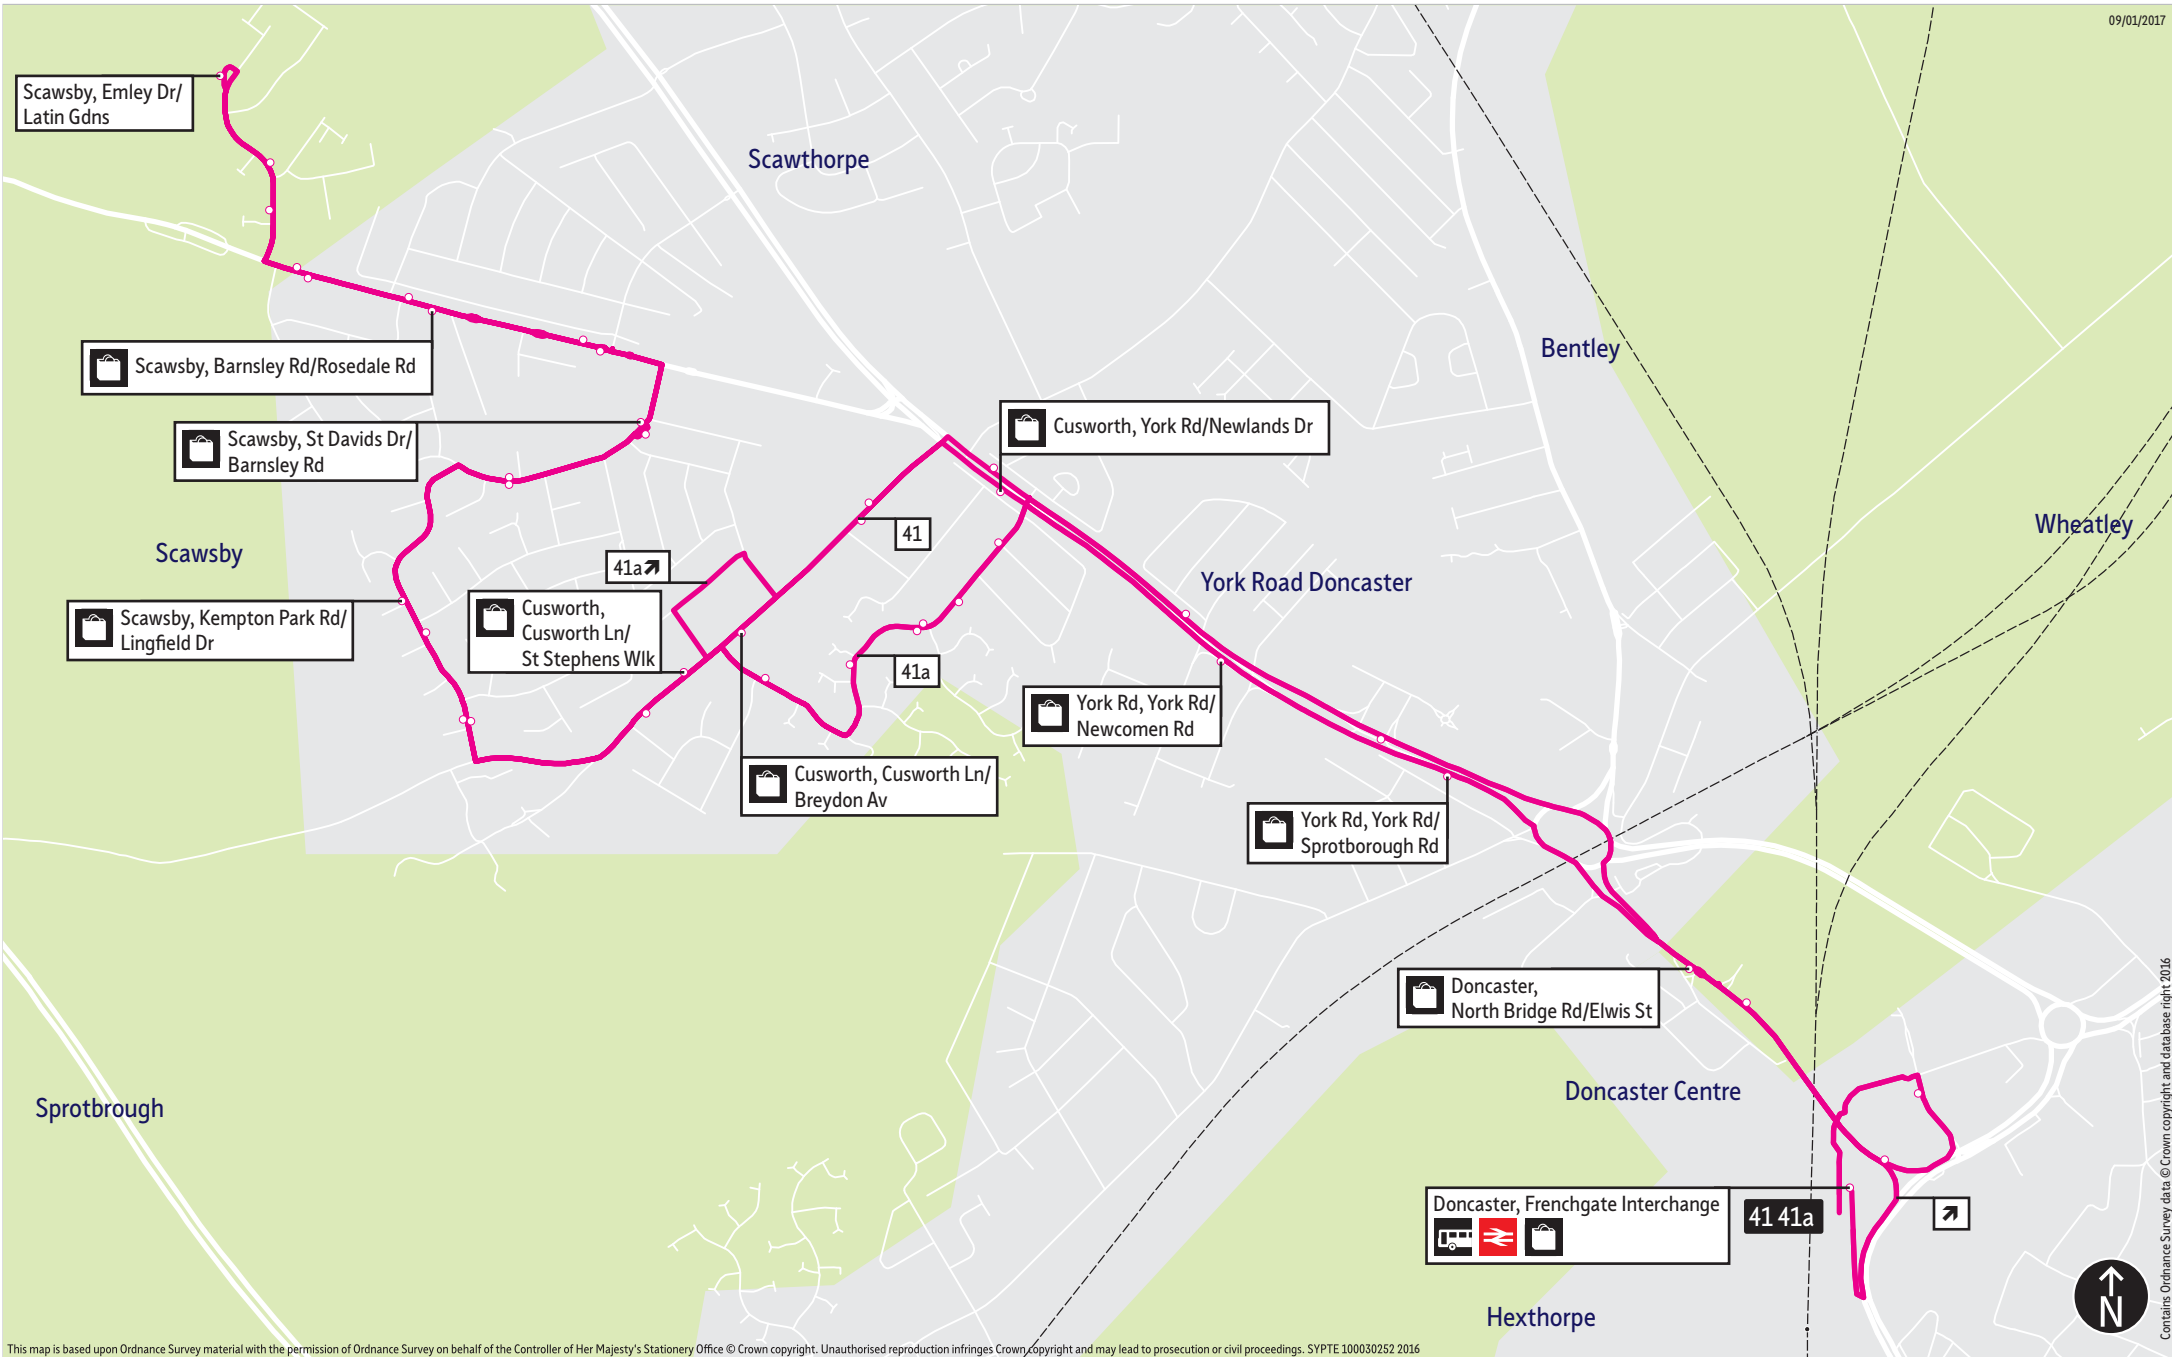

Bus route map for services 41 and 41a

09/01/2017

■ = Terminus point
= Public transport
= Shopping area
= Bus route & stops
= Rail line & station
= Tram route & stop

Contains Ordnance Survey data © Crown copyright and database right 2016