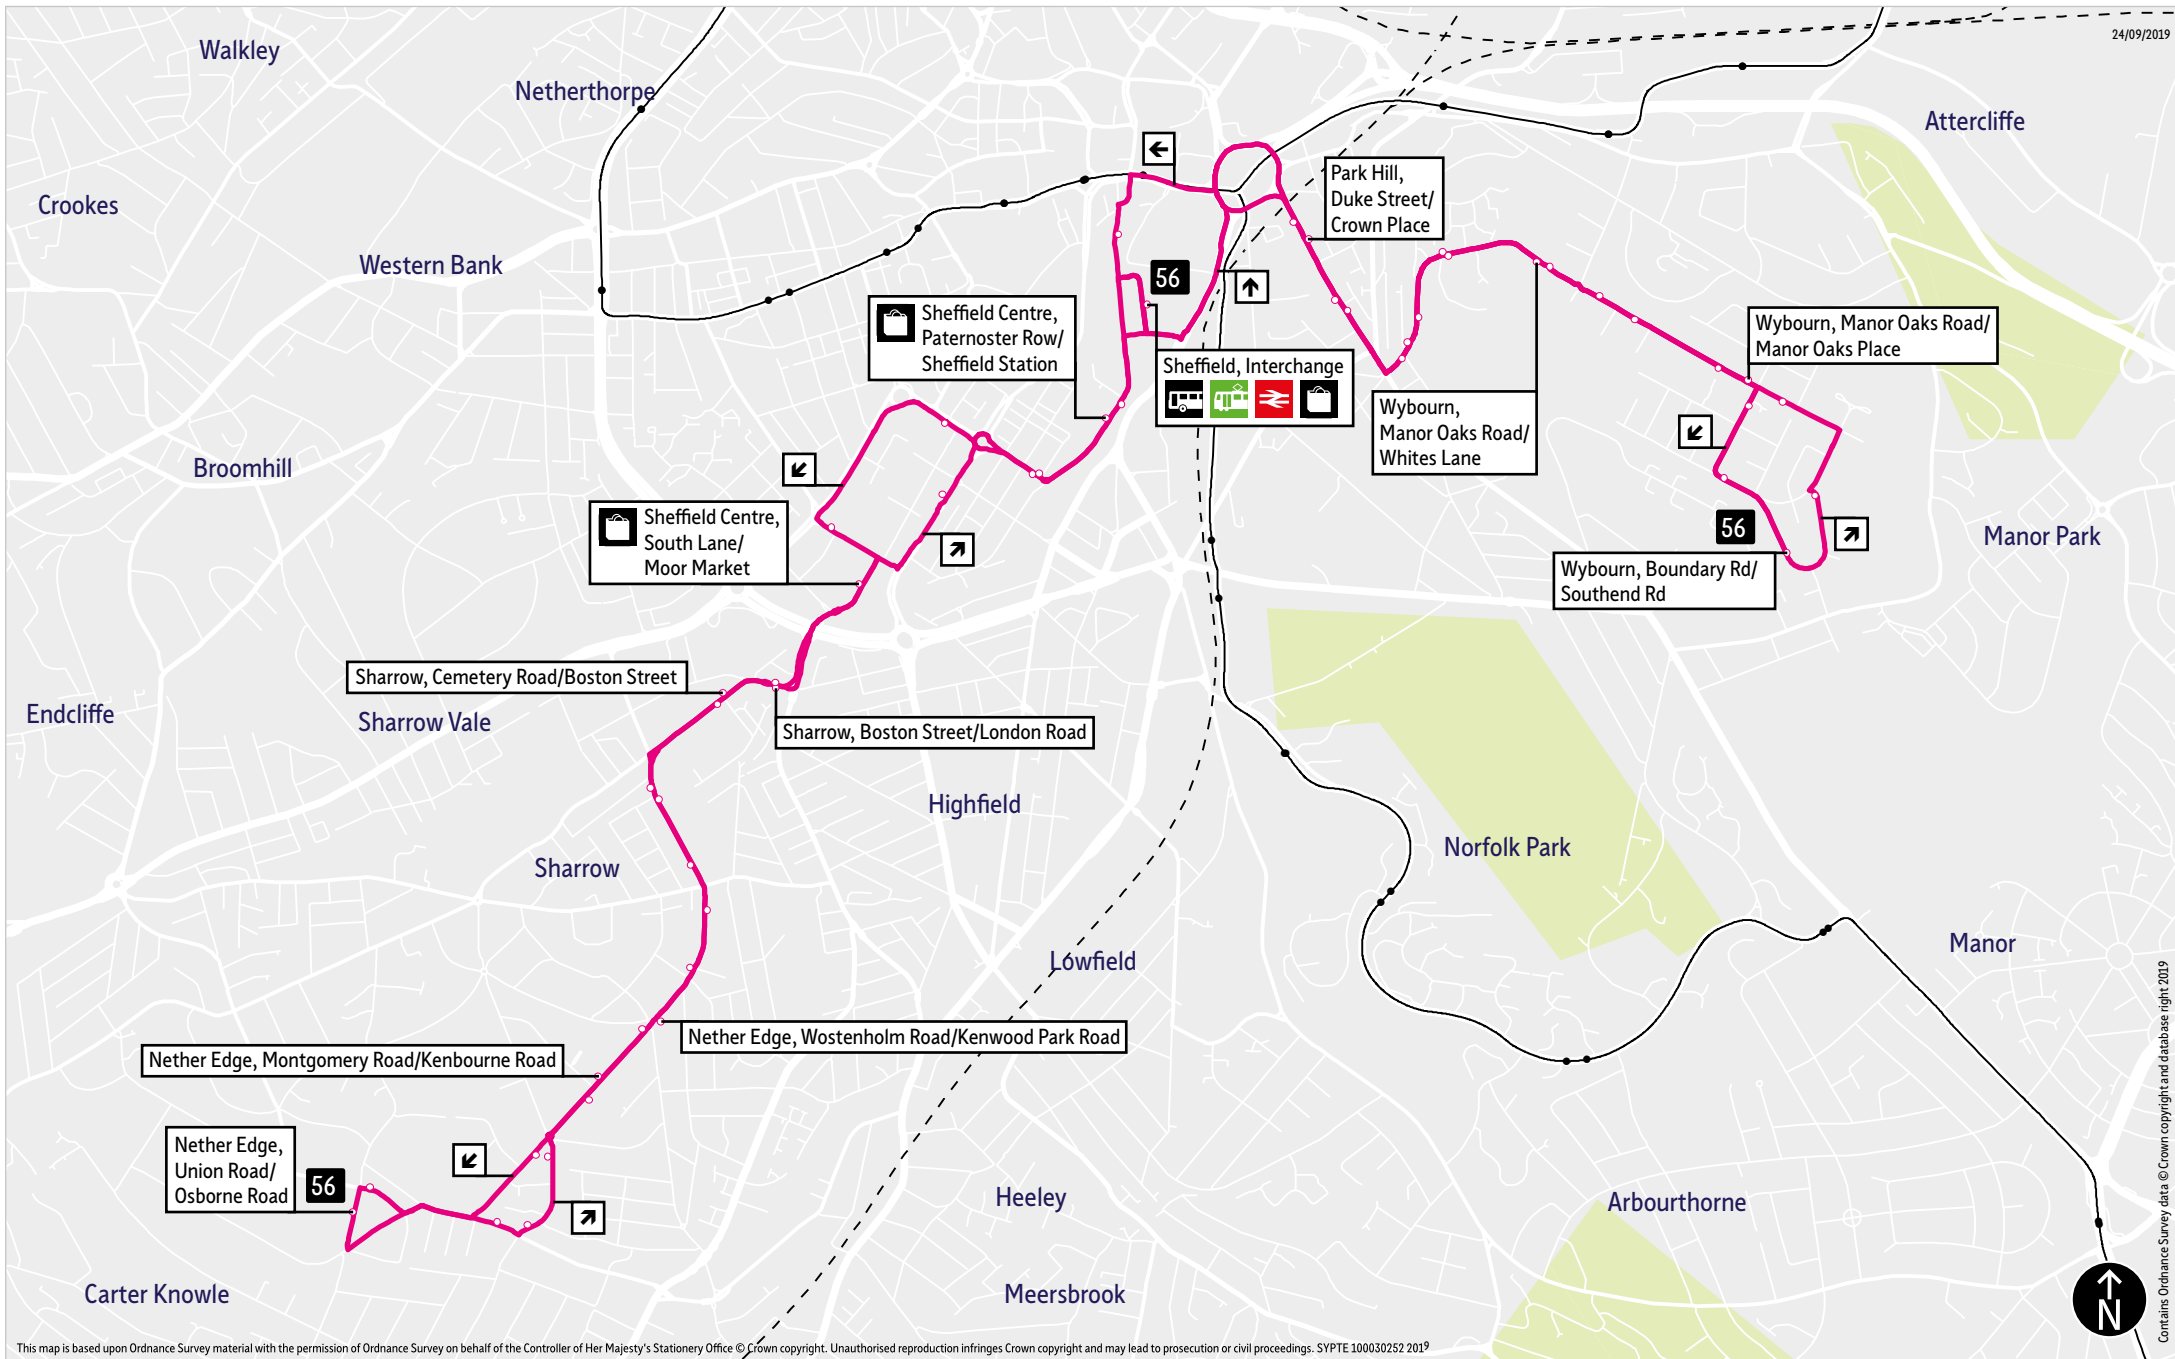

Bus route map for services 56

24/09/2019

- = Terminus point
- = Public transport
- = Shopping area
- = Bus route & stops
- = Rail line & station
- = Tram route & stop

Contains Ordnance Survey data © Crown copyright and database right 2019