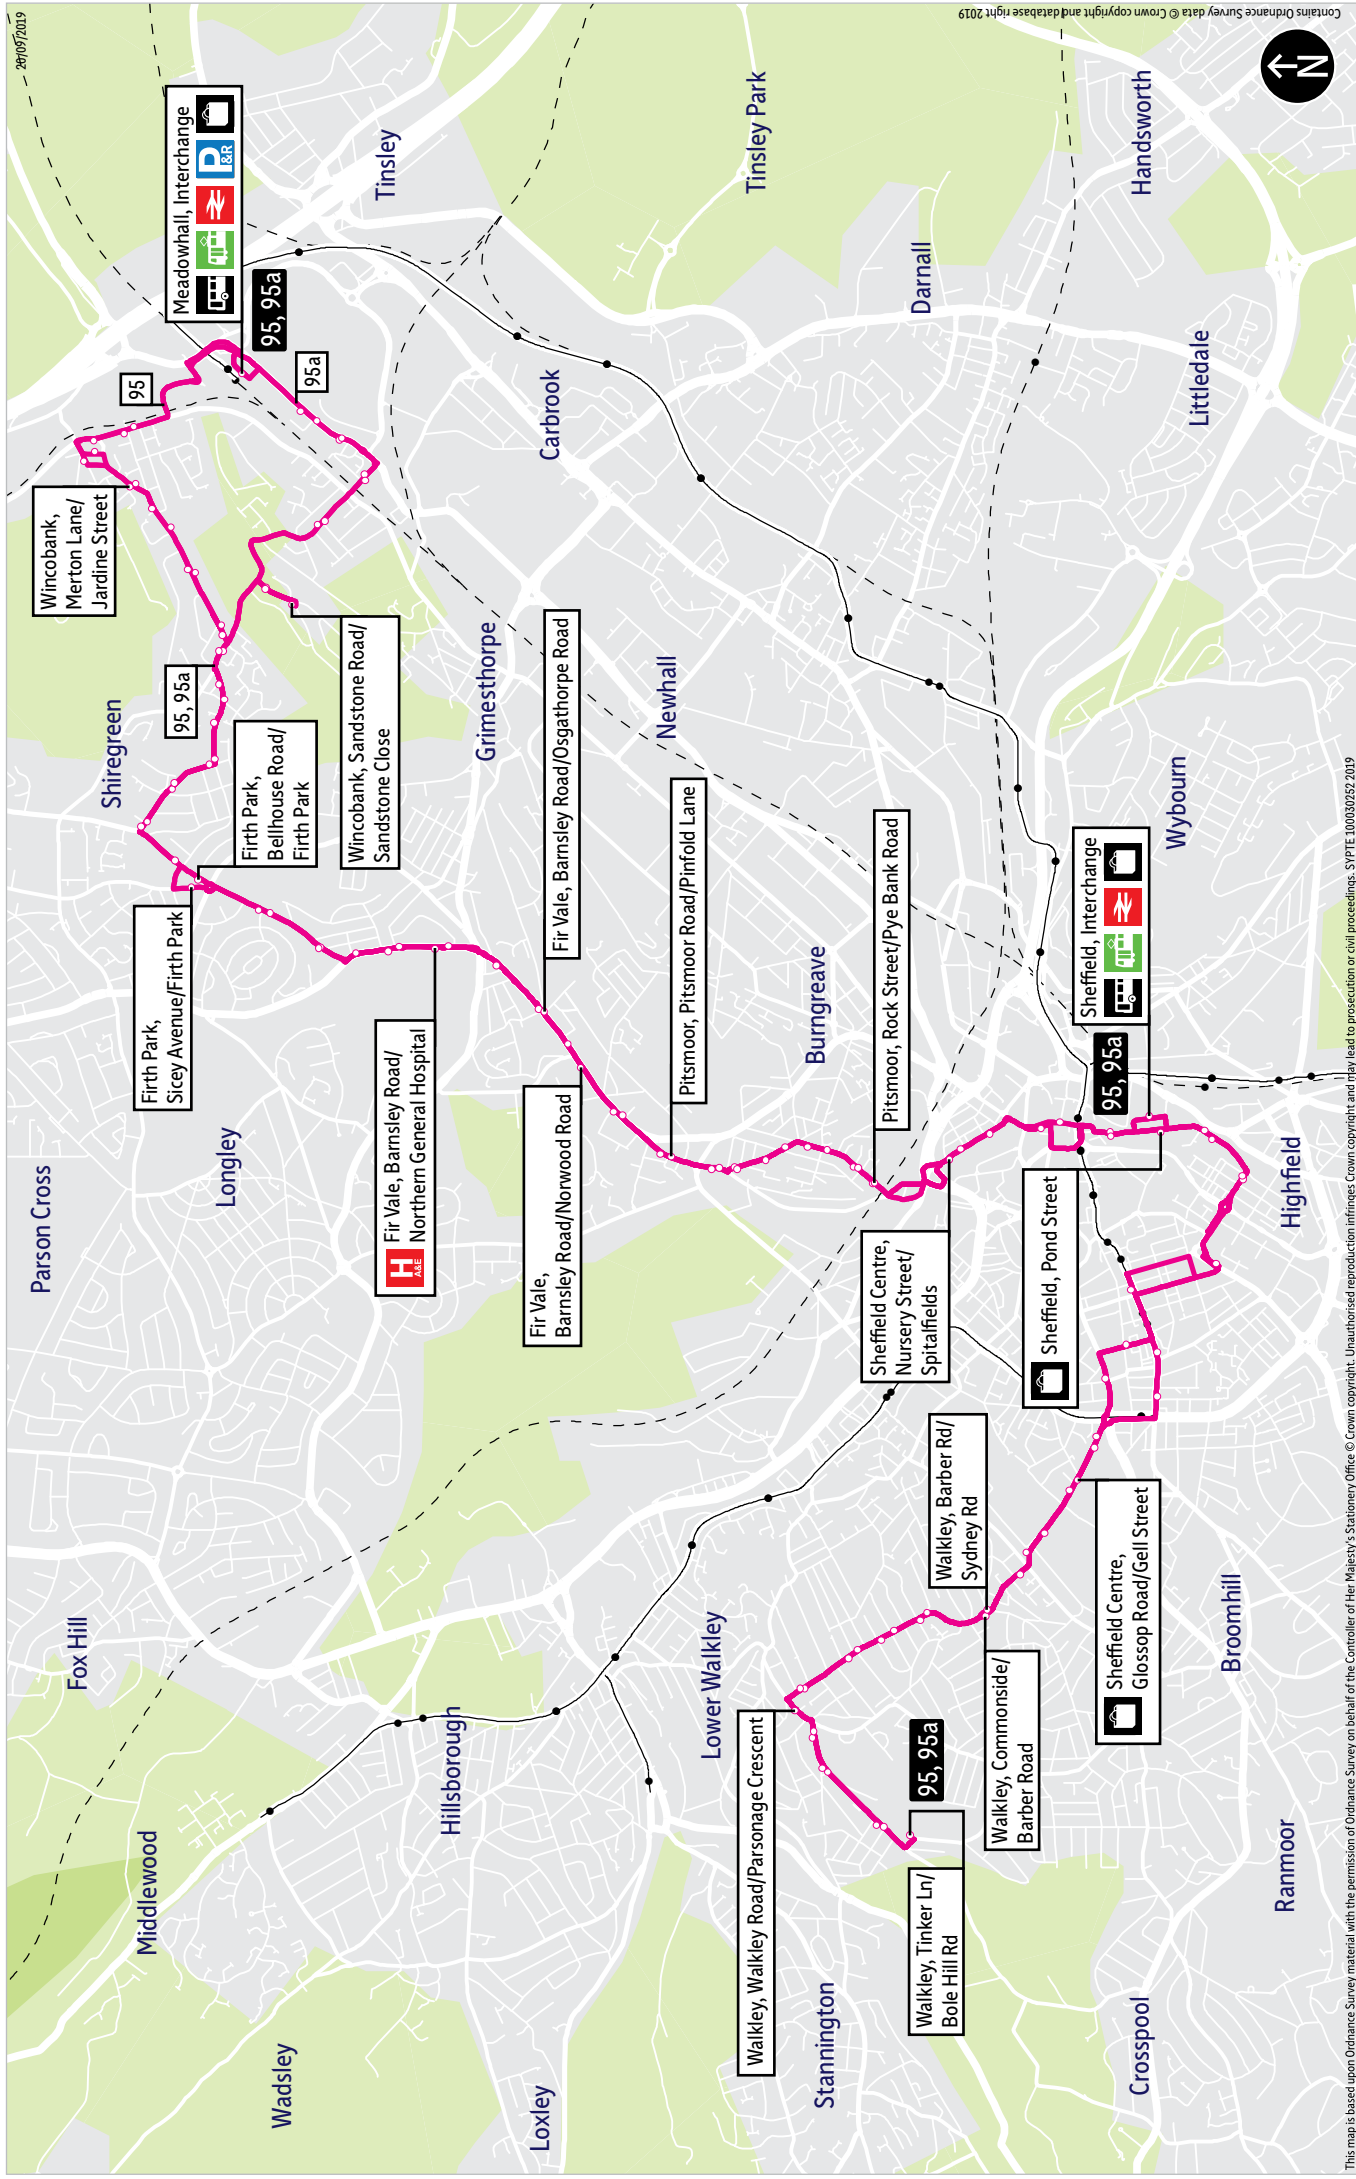

Bus route map for services 95 and 95a

- = Terminus point
- ☒ = Public transport
- 🛒 = Shopping area
- —●—●— = Bus route & stops
- —●—●— = Rail line & station
- —●—●— = Tram route & stop