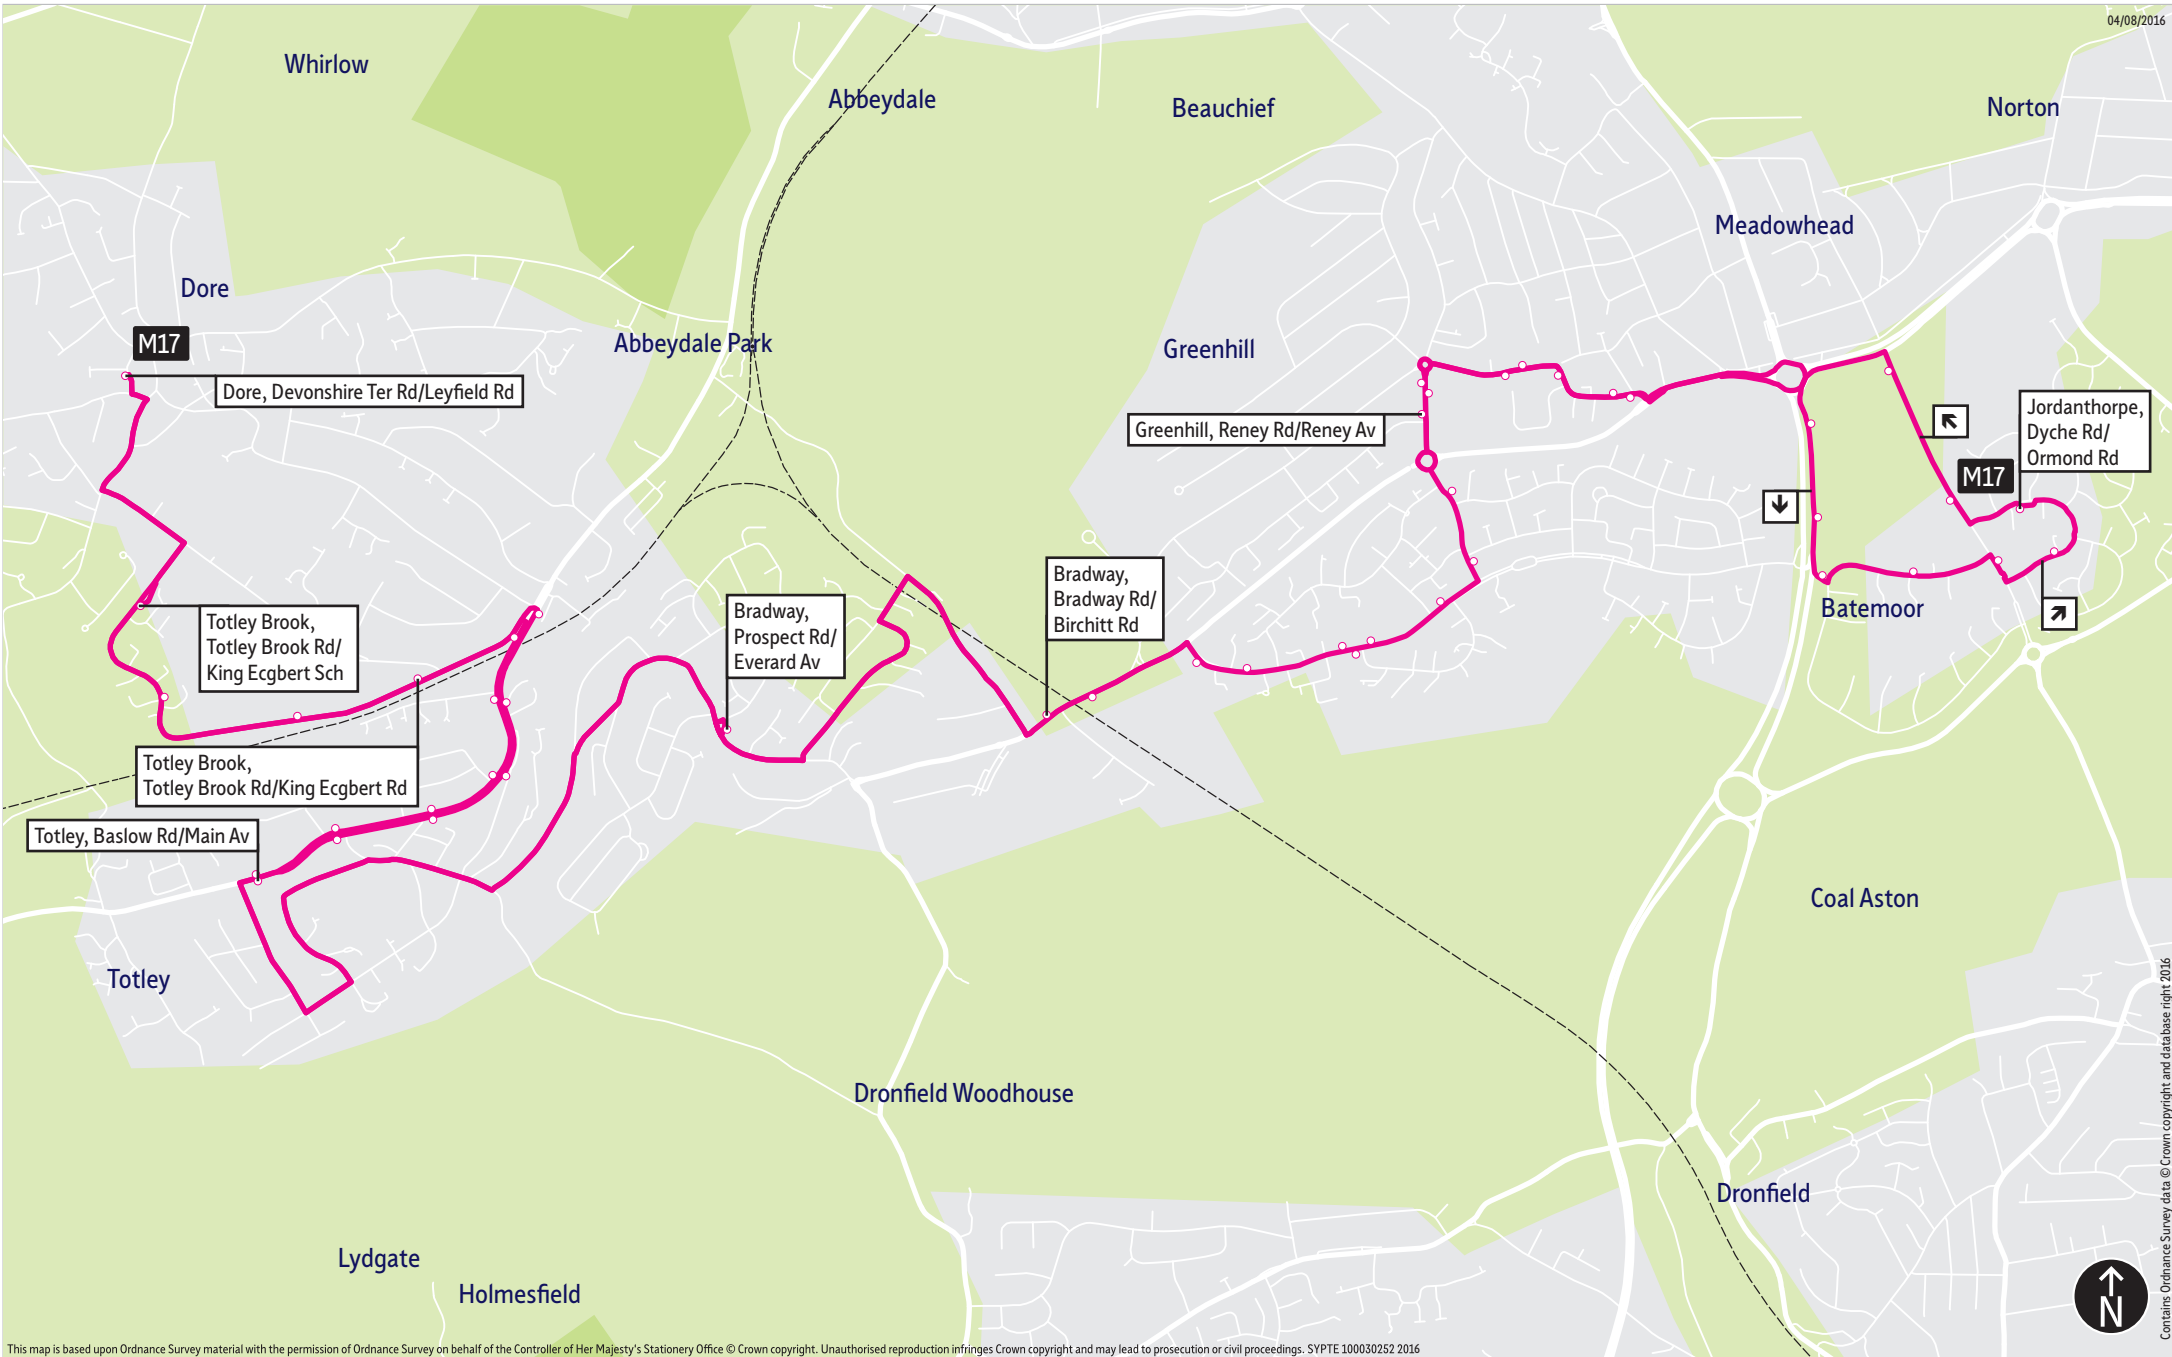

Bus route map for service M17

04/08/2016

- = Terminus point
- = Public transport
- = Shopping area
- = Bus route & stops
- = Rail line & station
- = Tram route & stop

Contains Ordnance Survey data © Crown copyright and database right 2016