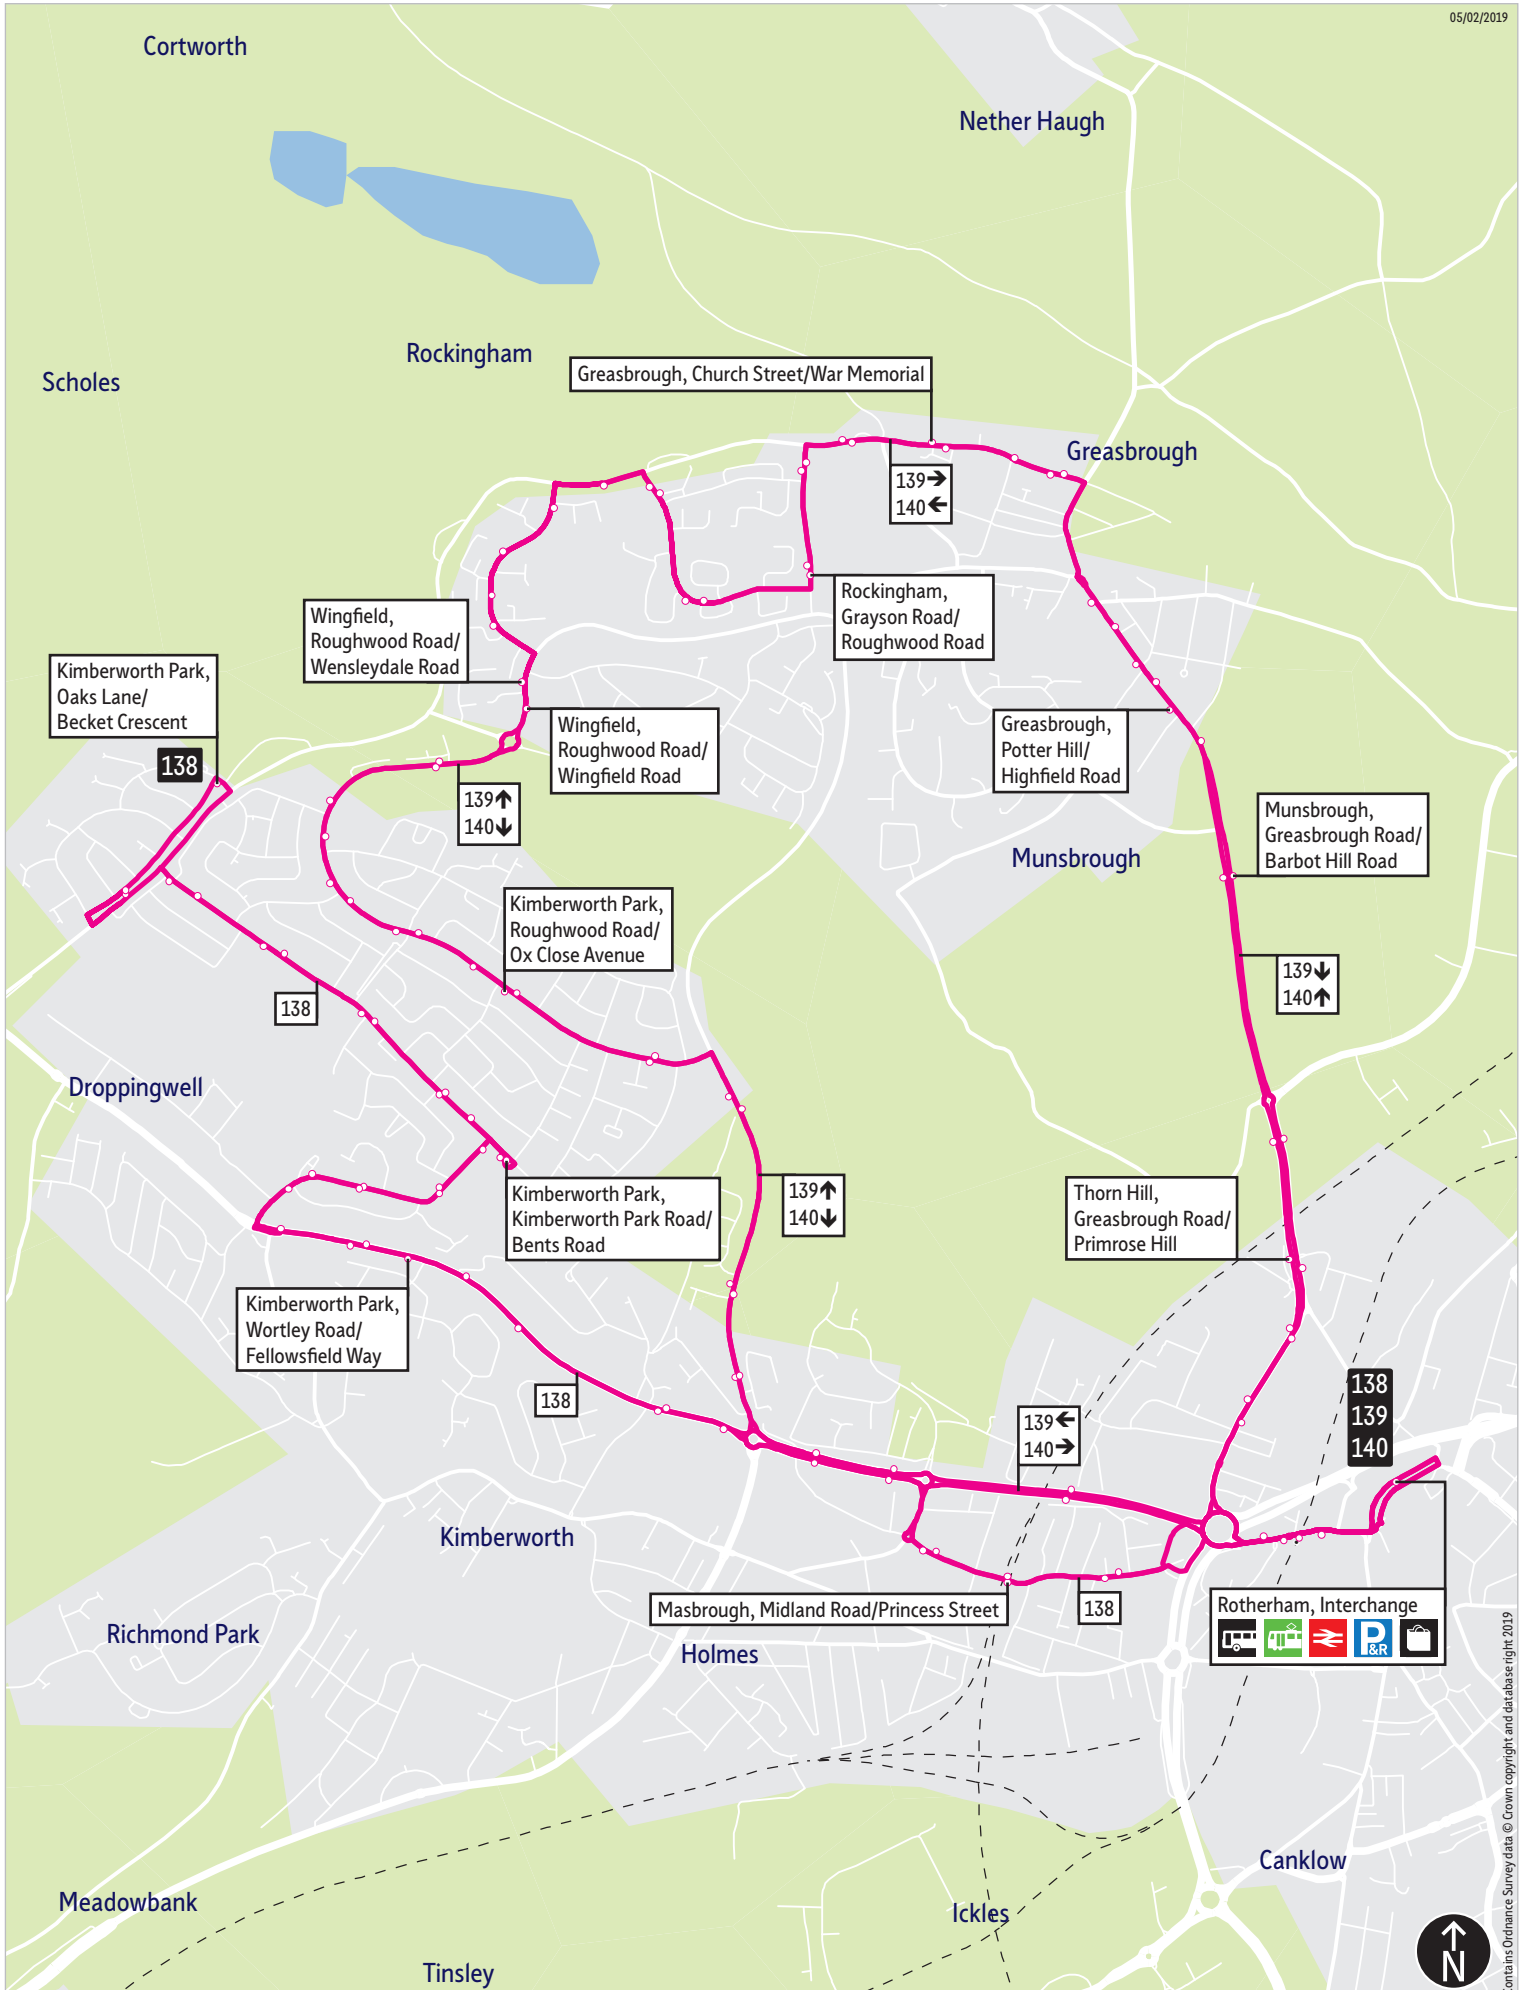

Bus route map for services 138, 139 and 140

05/02/2019

This map is based upon Ordnance Survey material with the permission of Ordnance Survey on behalf of the Controller of Her Majesty's Stationery Office © Crown copyright. Unauthorised reproduction infringes Crown copyright and may lead to prosecution or civil proceedings. SYPTE 100030252 2019

- = Terminus point
- = Public transport
- = Shopping area
- = Bus route & stops
- = Rail line & station
- = Tram route & stop

Contains Ordnance Survey data © Crown copyright and database right 2019