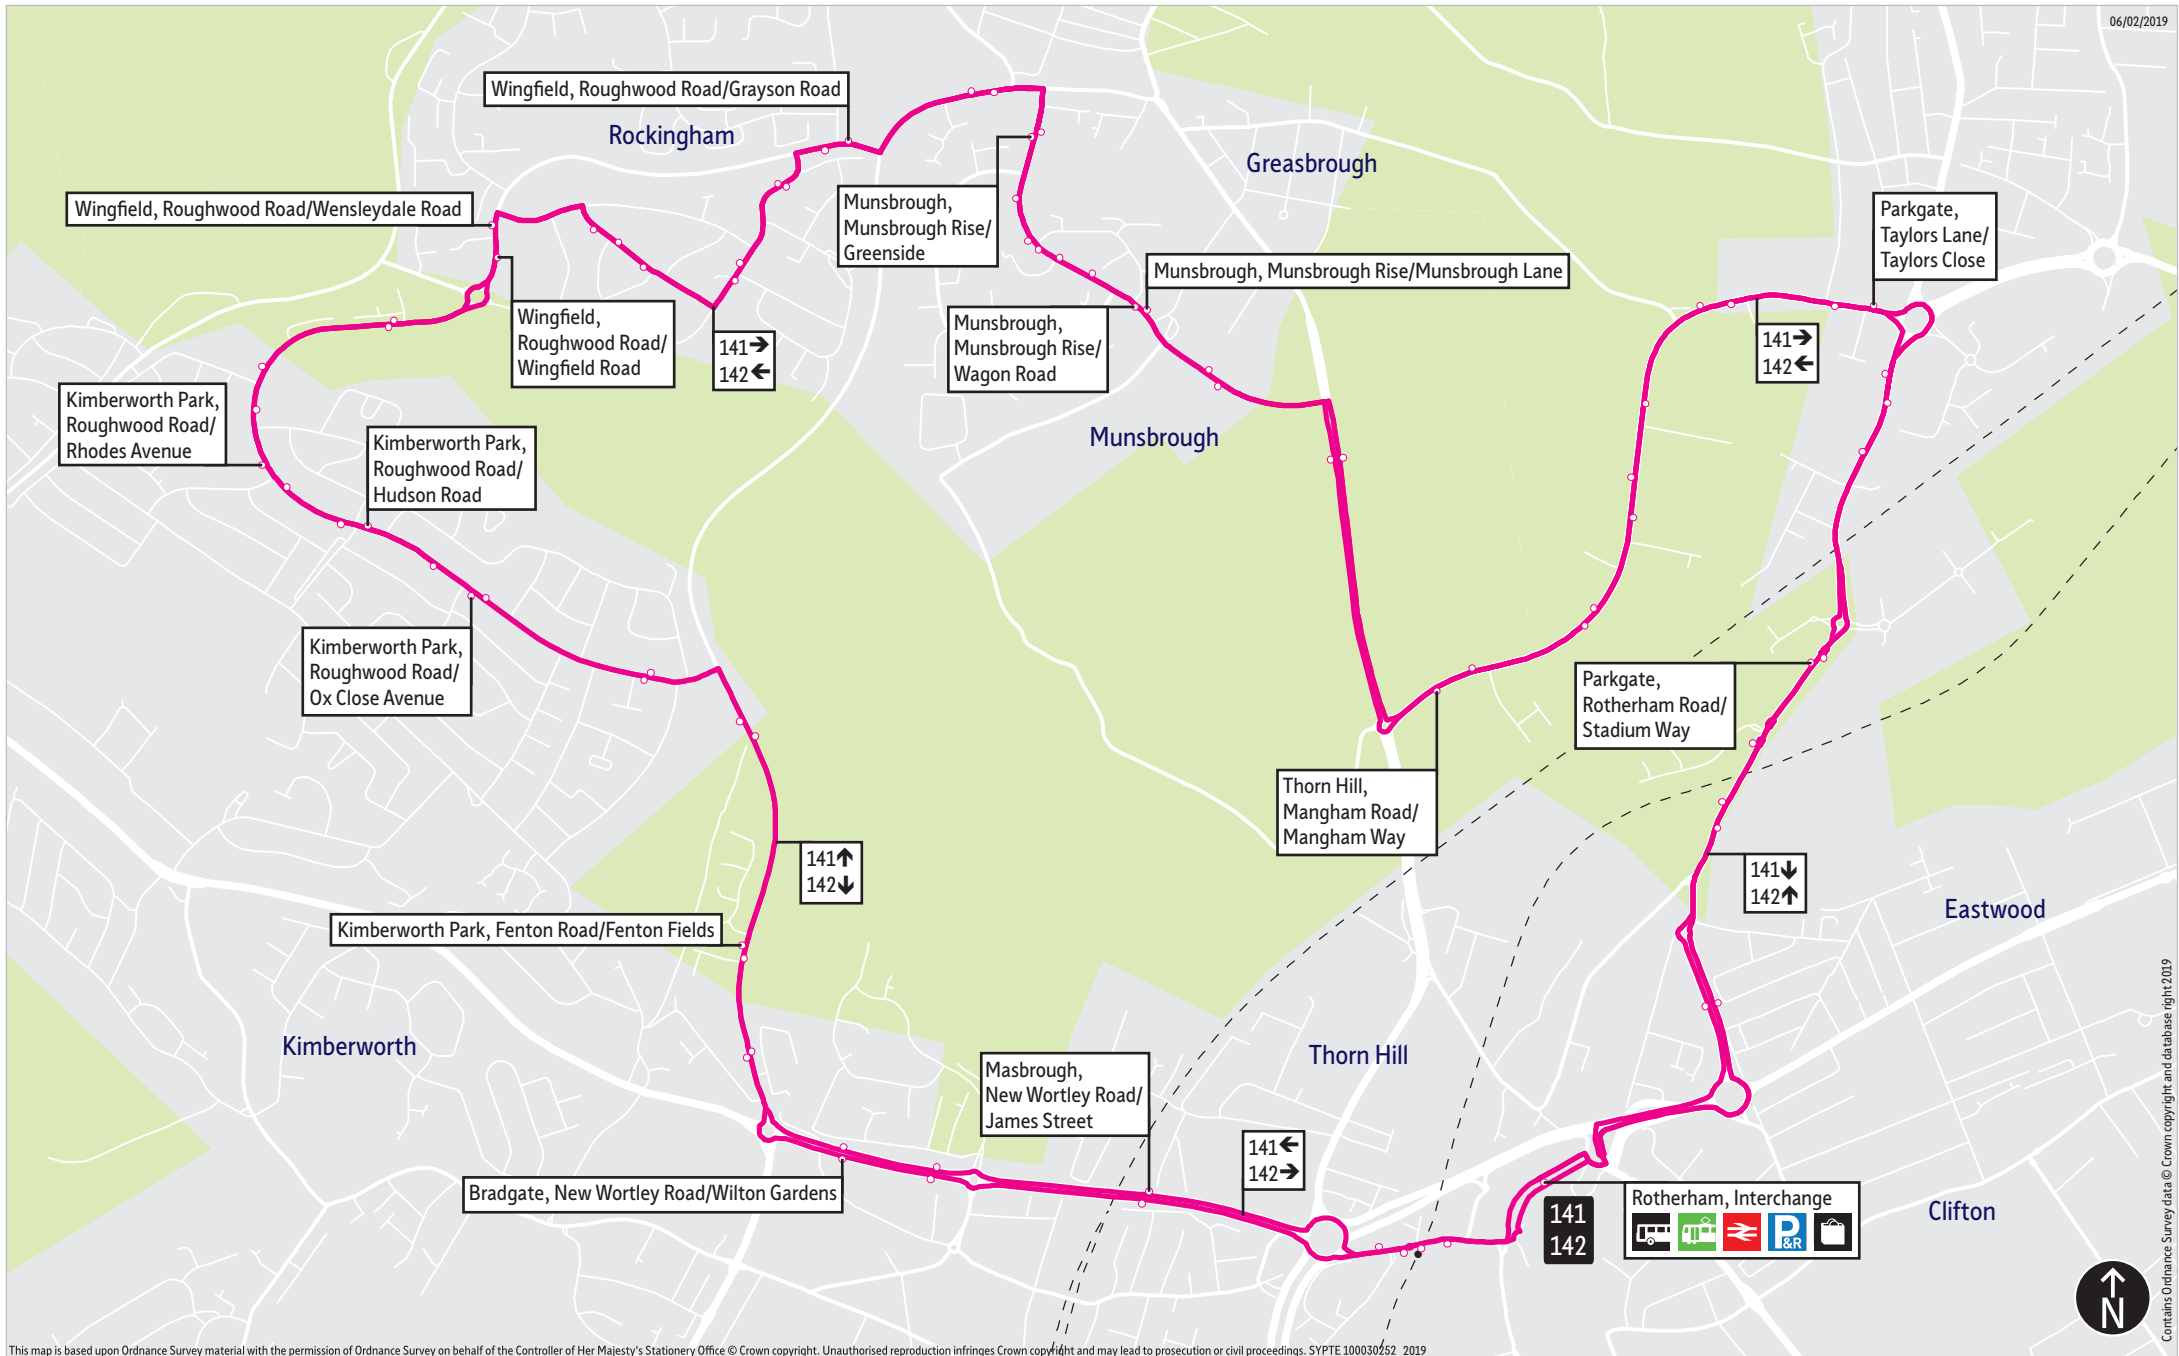

Bus route map for service 141 and 142

06/02/2019

= Terminus point
 = Public transport
 = Shopping area
—○— = Bus route & stops
- - - = Rail line & station
—●— = Tram route & stop

Contains Ordnance Survey data © Crown copyright and database right 2019