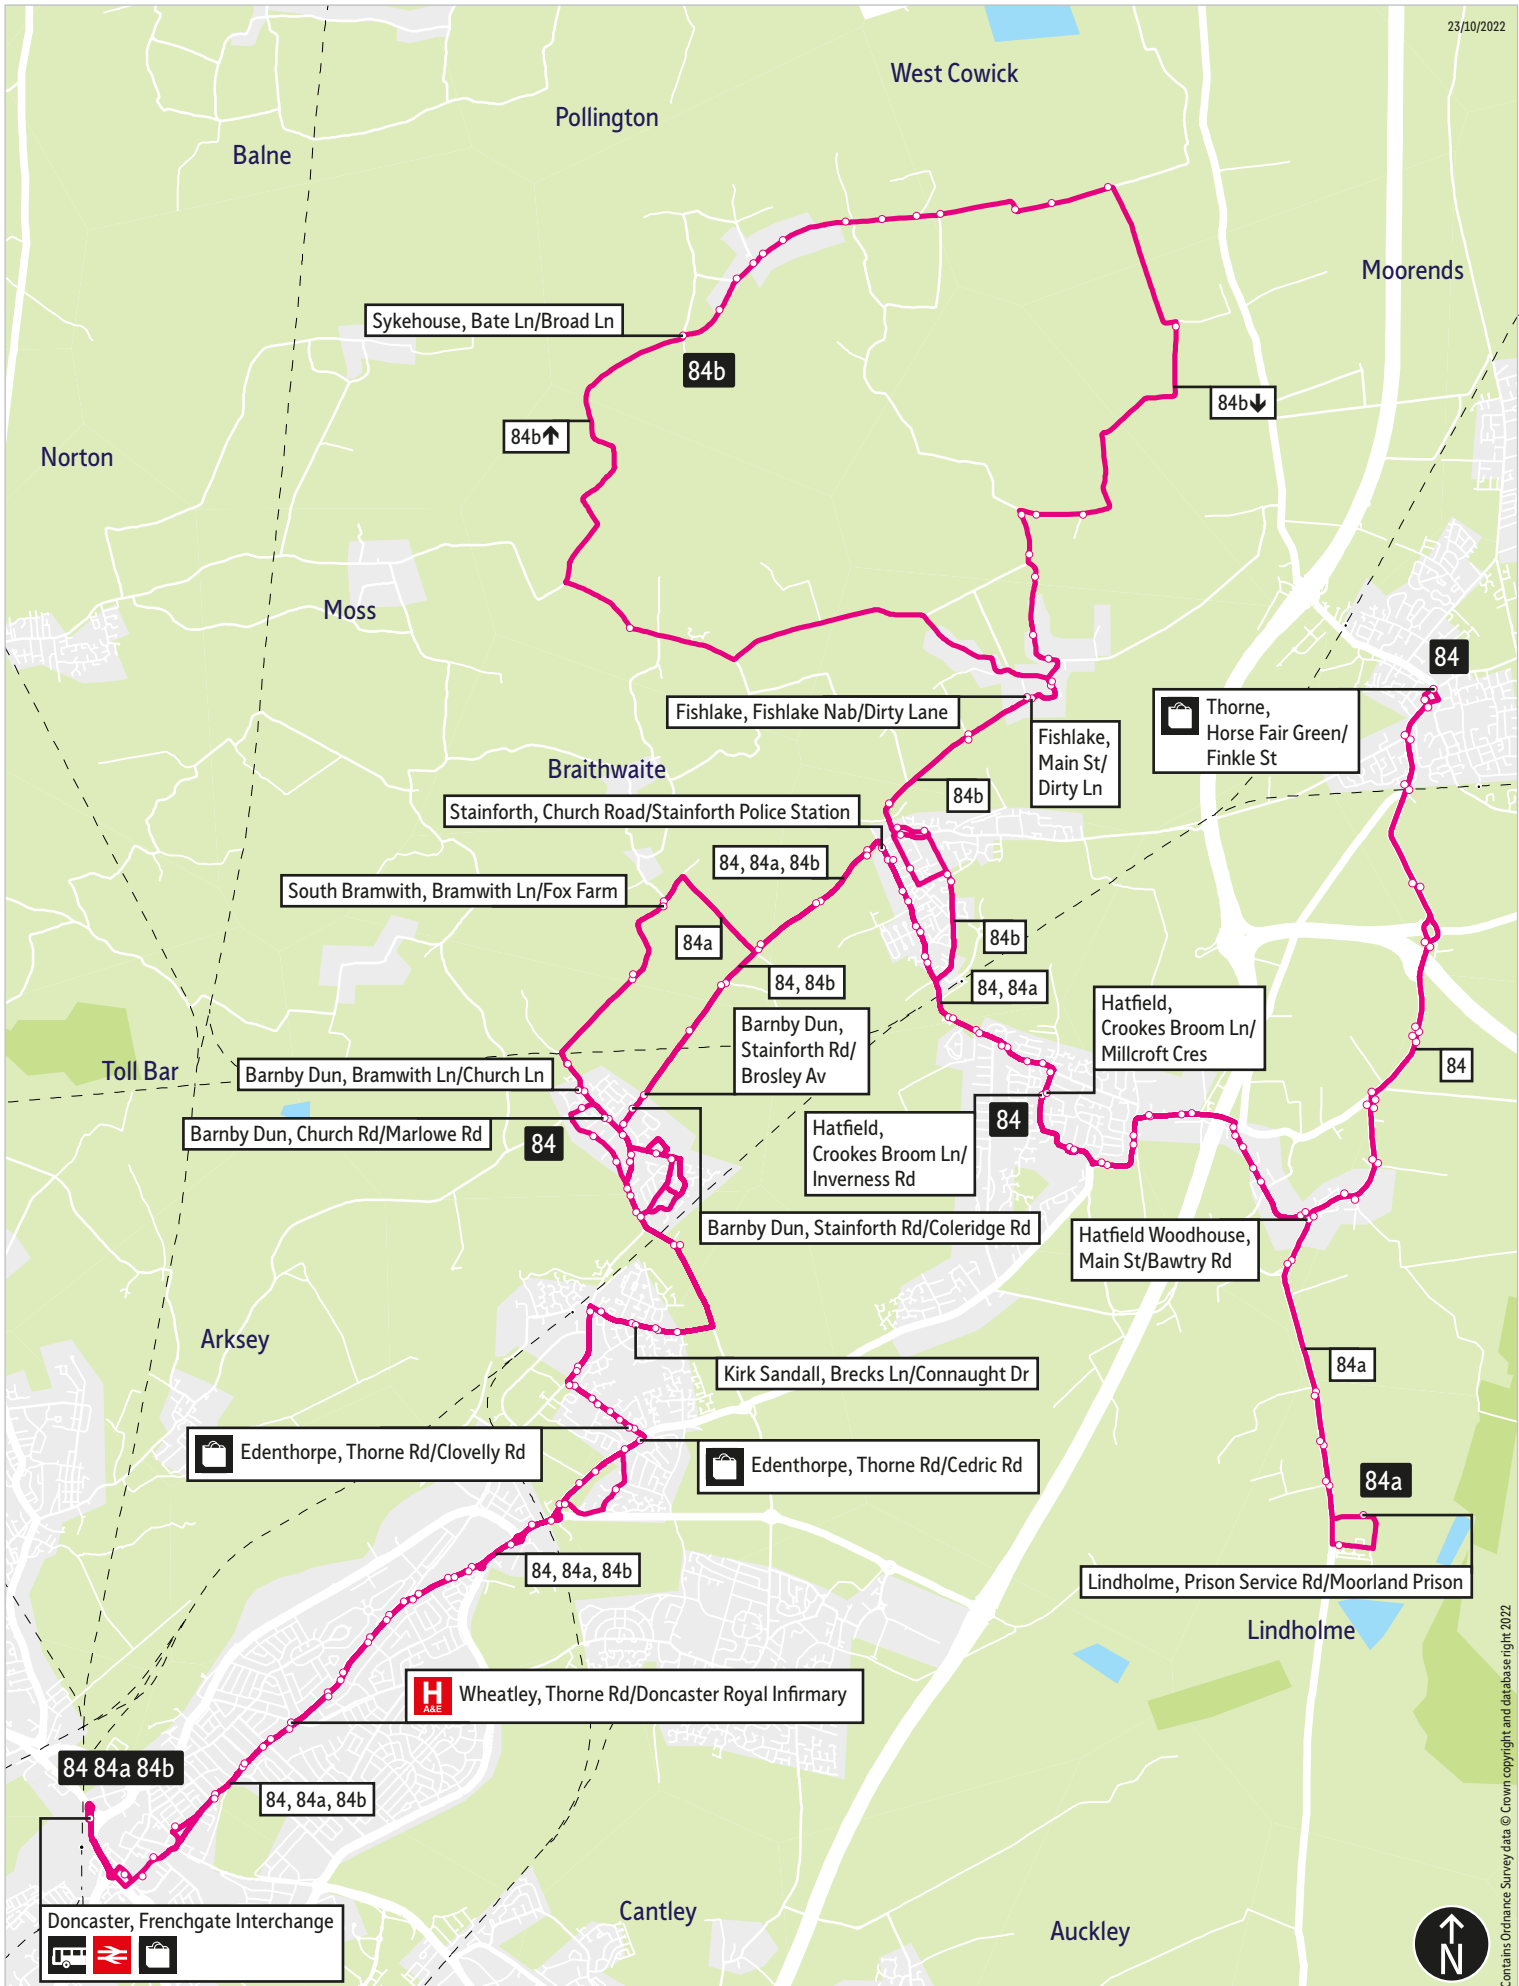

Bus route map for services 84, 84a and 84b

23/10/2022

- = Terminus point
- = Public transport
- = Shopping area
- = Bus route & stops
- = Rail line & station
- = Tram route & stop