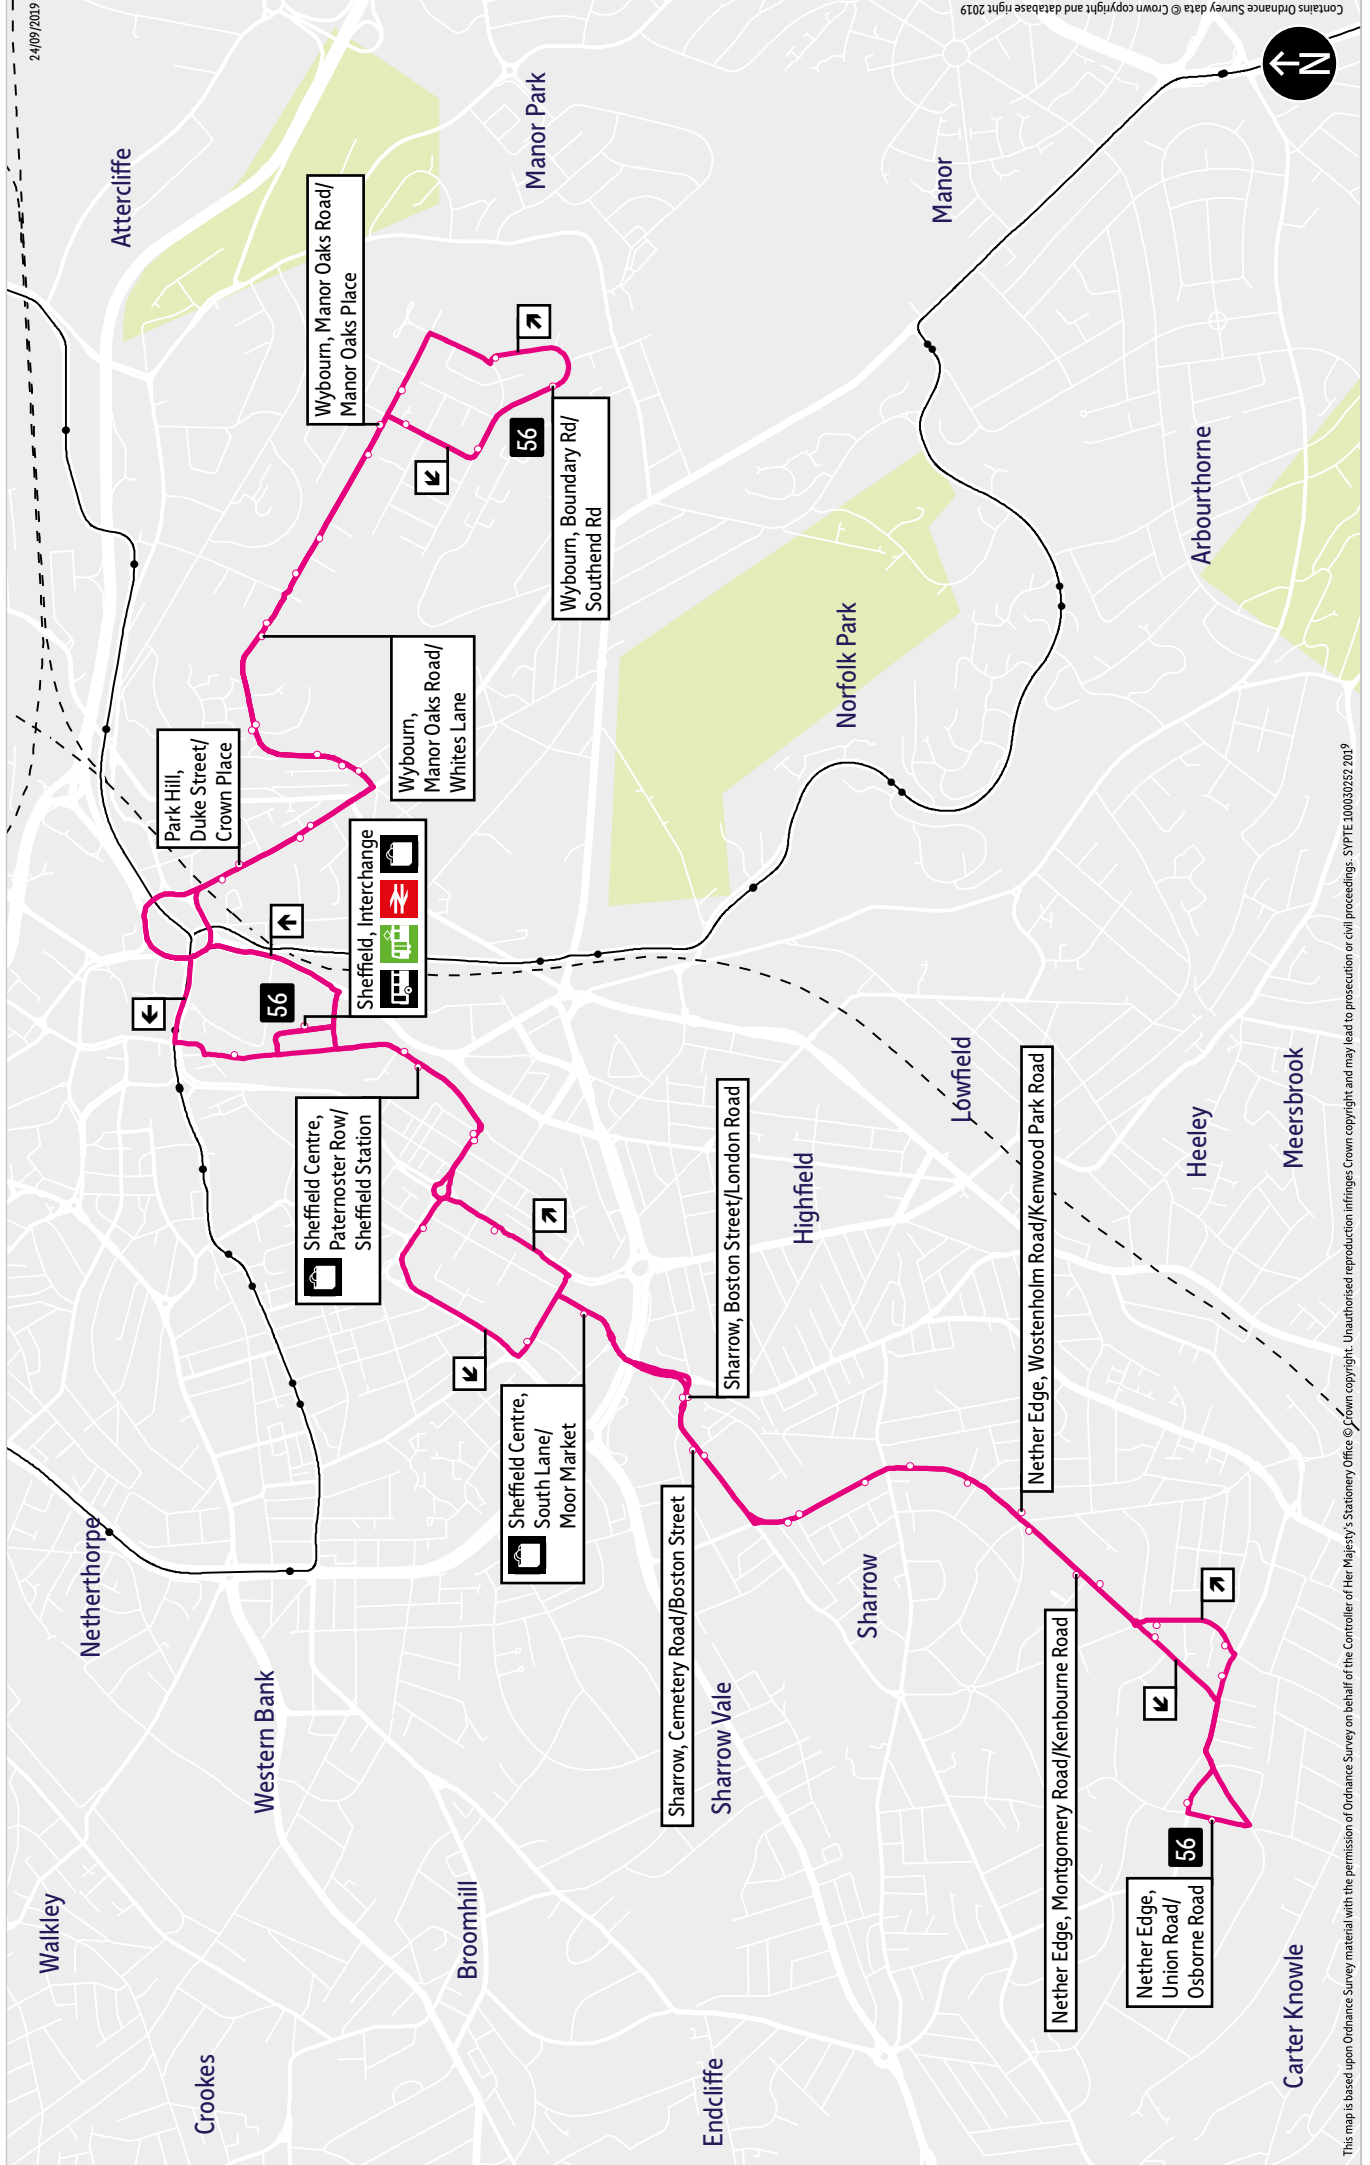

Bus route map for services 56

This map is based upon Ordnance Survey material with the permission of Ordnance Survey on behalf of the Controller of Her Majesty's Stationery Office. Unauthorised reproduction infringes Crown copyright and may lead to prosecution or civil proceedings. SYPTE 000303252 2019

- = Terminus point
- = Bus route & stops
- = Shopping area
- = Public transport
- = Rail line & station
- = Tram route & stop