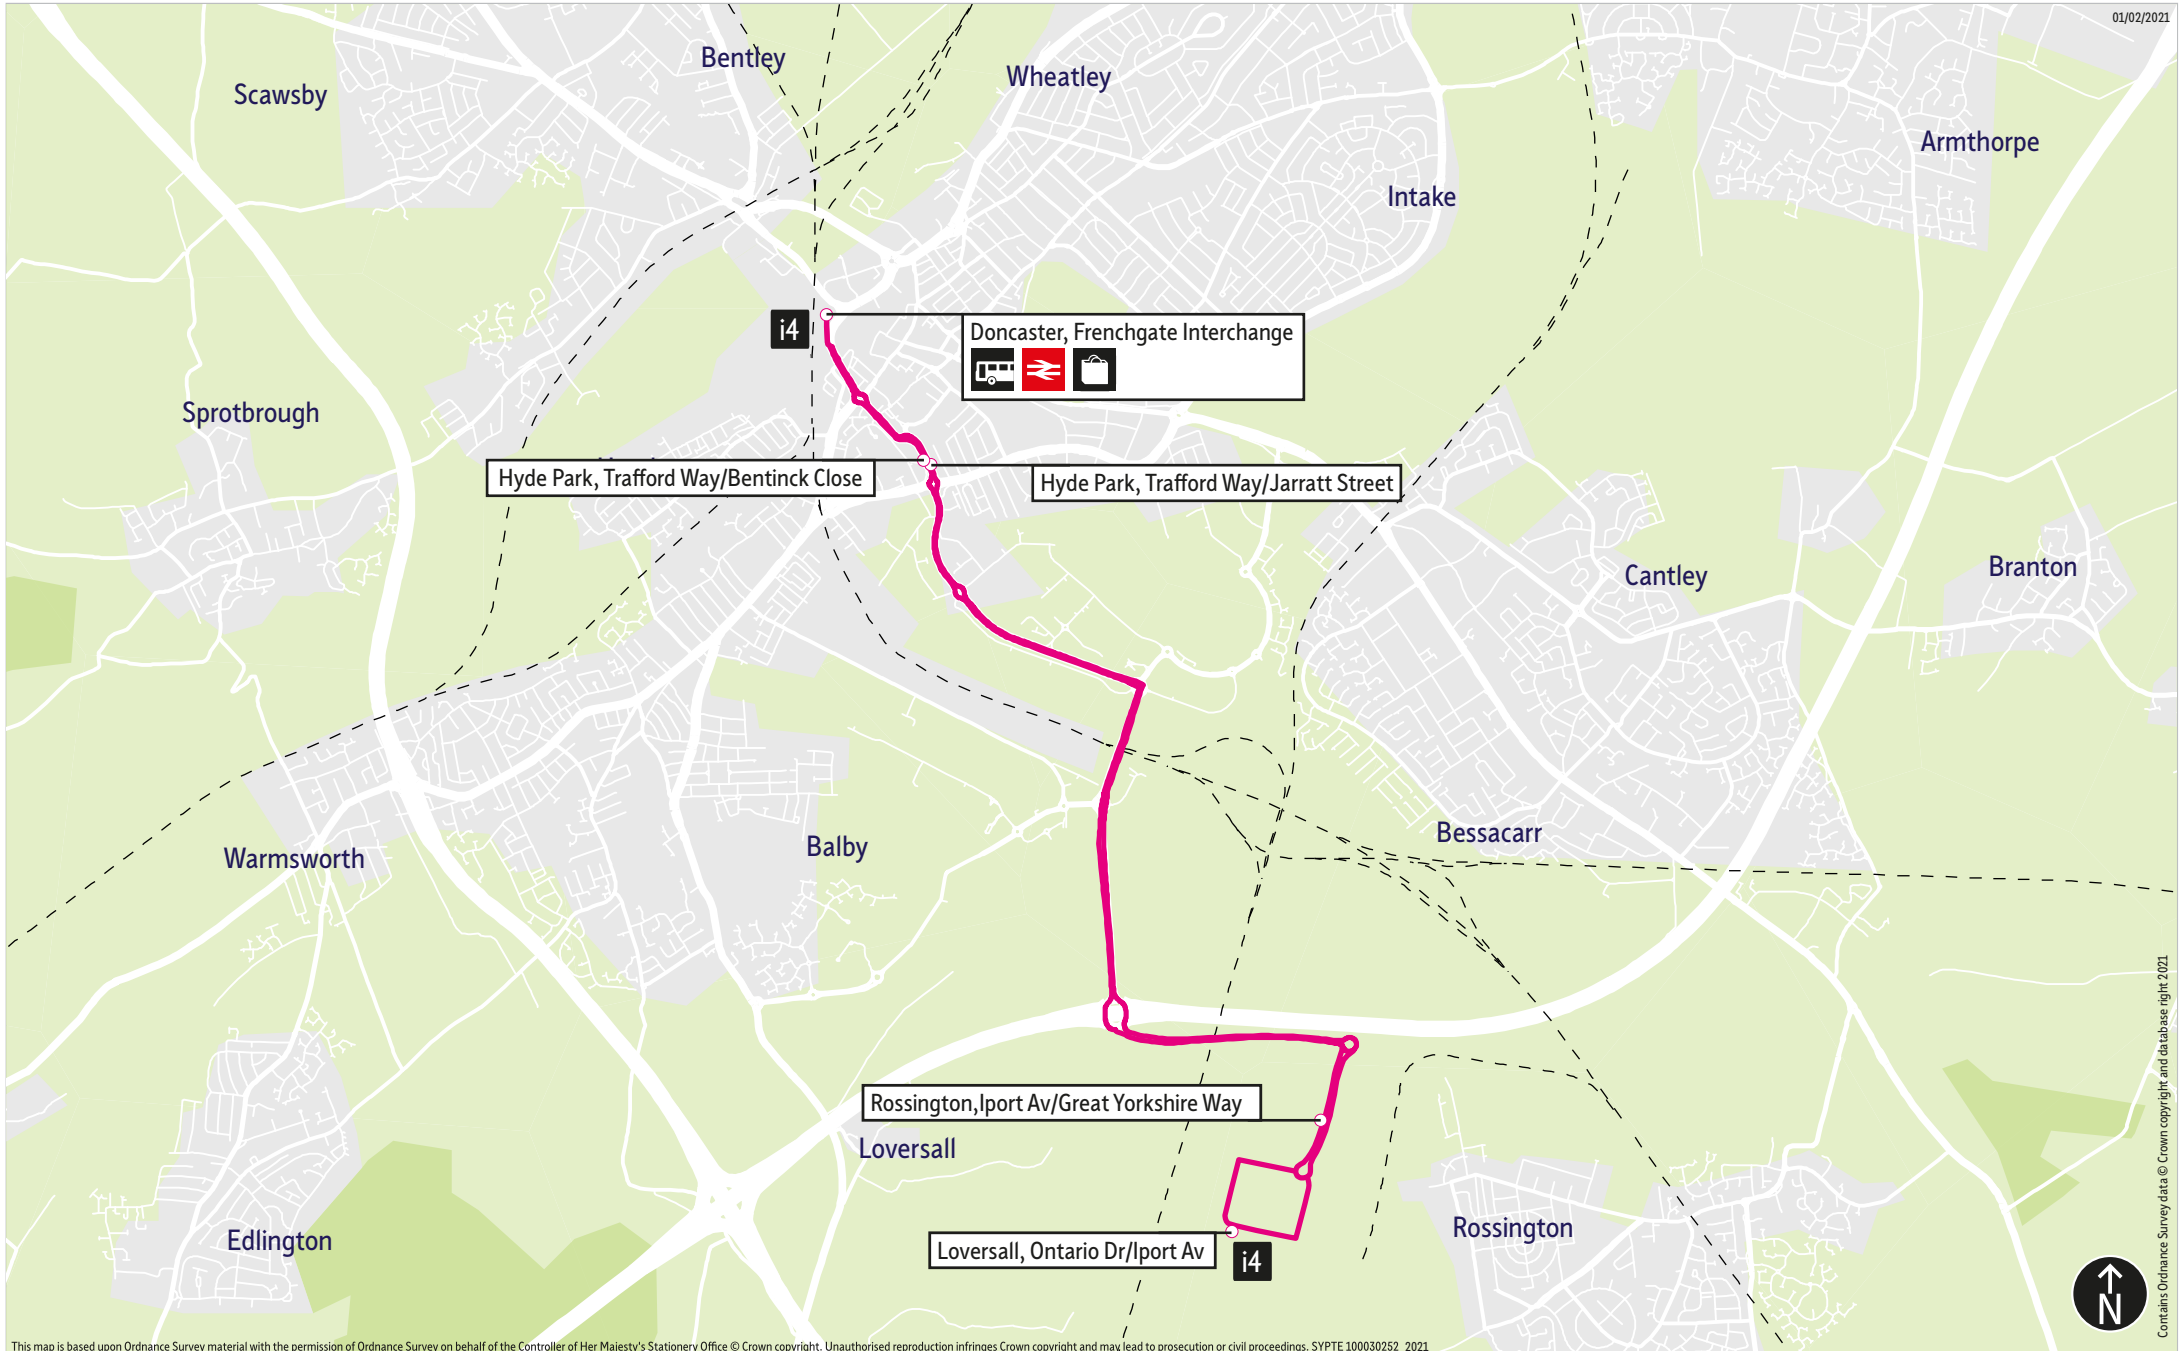

Bus route map for services i4

01/02/2021

Contains Ordnance Survey data © Crown copyright and database right 2021

- = Terminus point
- = Public transport
- = Shopping area
- = Bus route & stops
- = Rail line & station
- = Tram route & stop