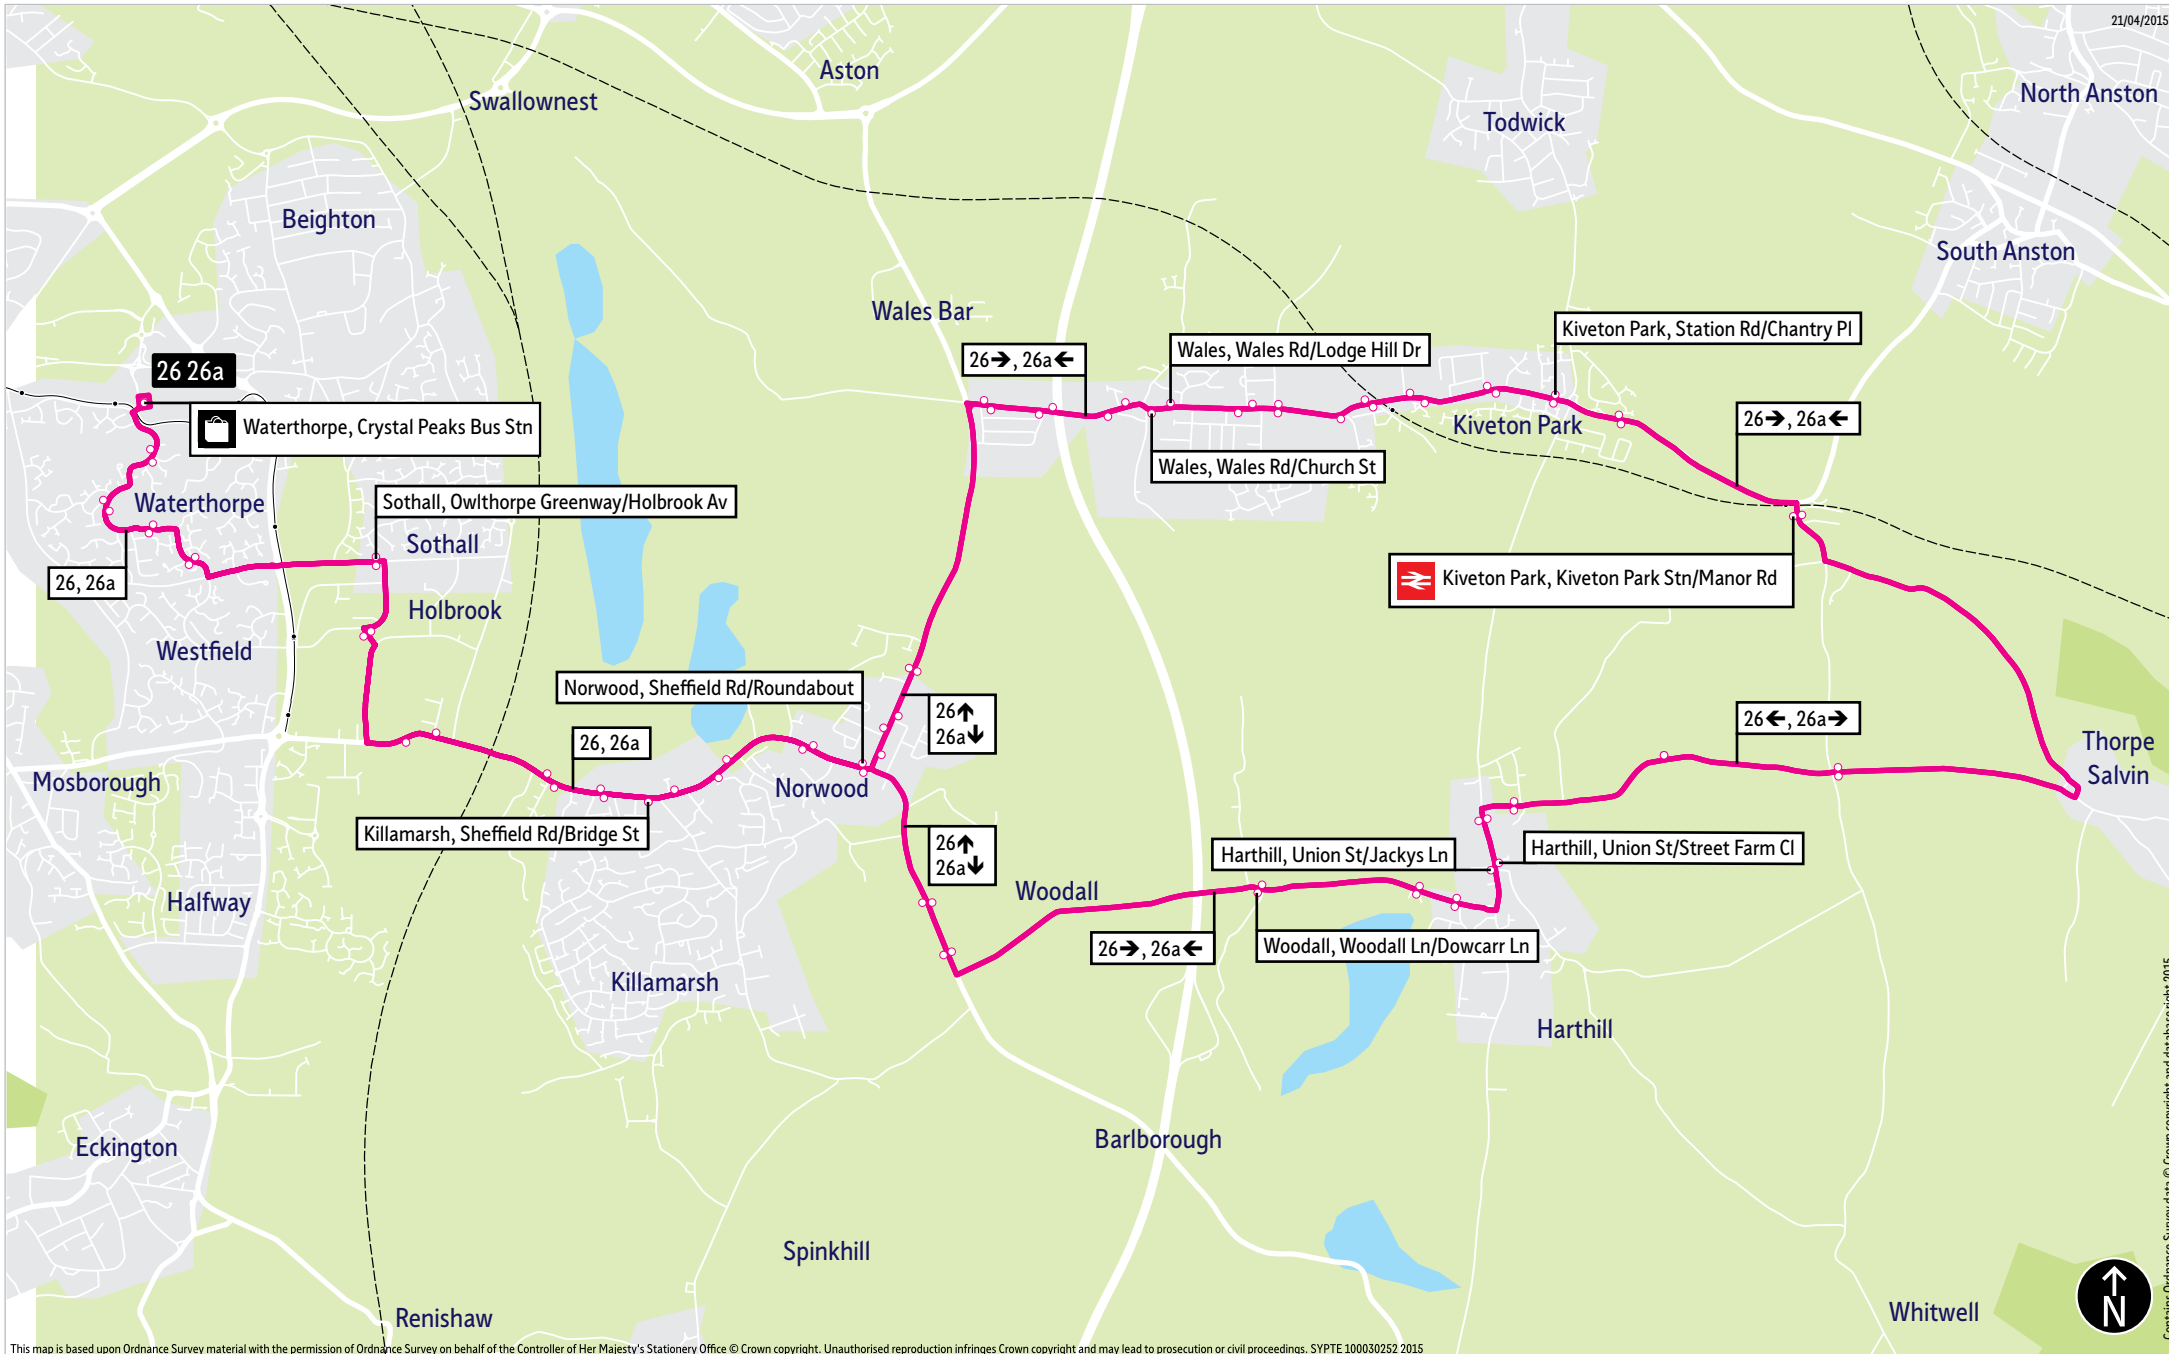

Bus route map for services 26 and 26a

21/04/2015

- = Terminus point
- = Public transport
- = Shopping area
- = Bus route & stops
- = Rail line & station
- = Tram route & stop

Contains Ordnance Survey data © Crown copyright and database right 2015