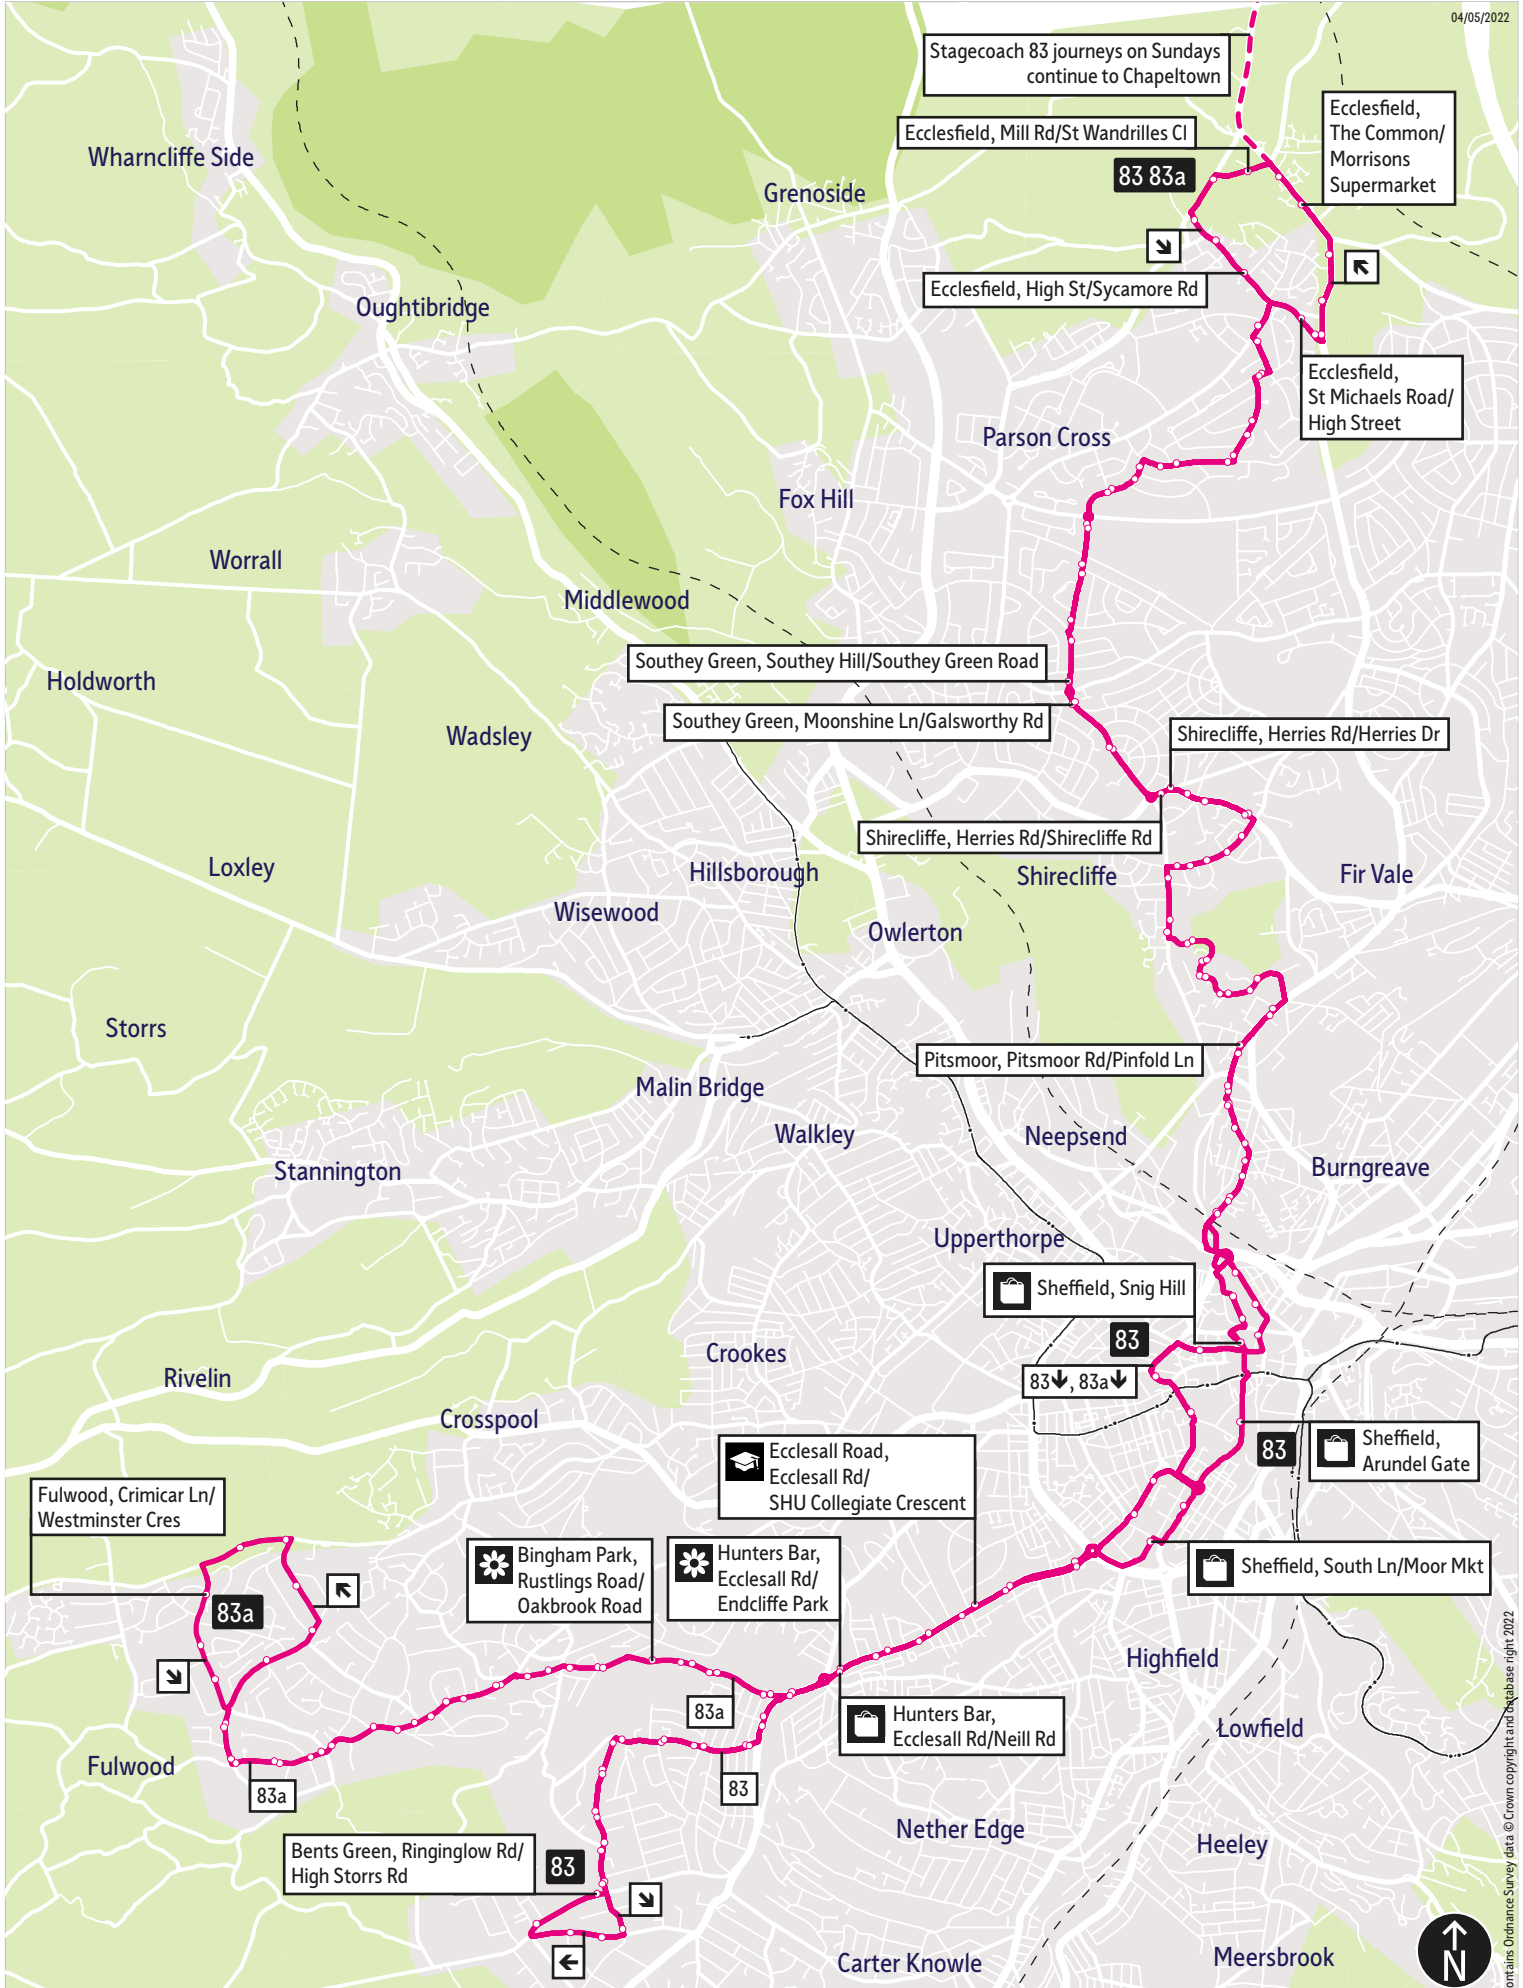

Bus route map for services 83 and 83a

04/05/2022