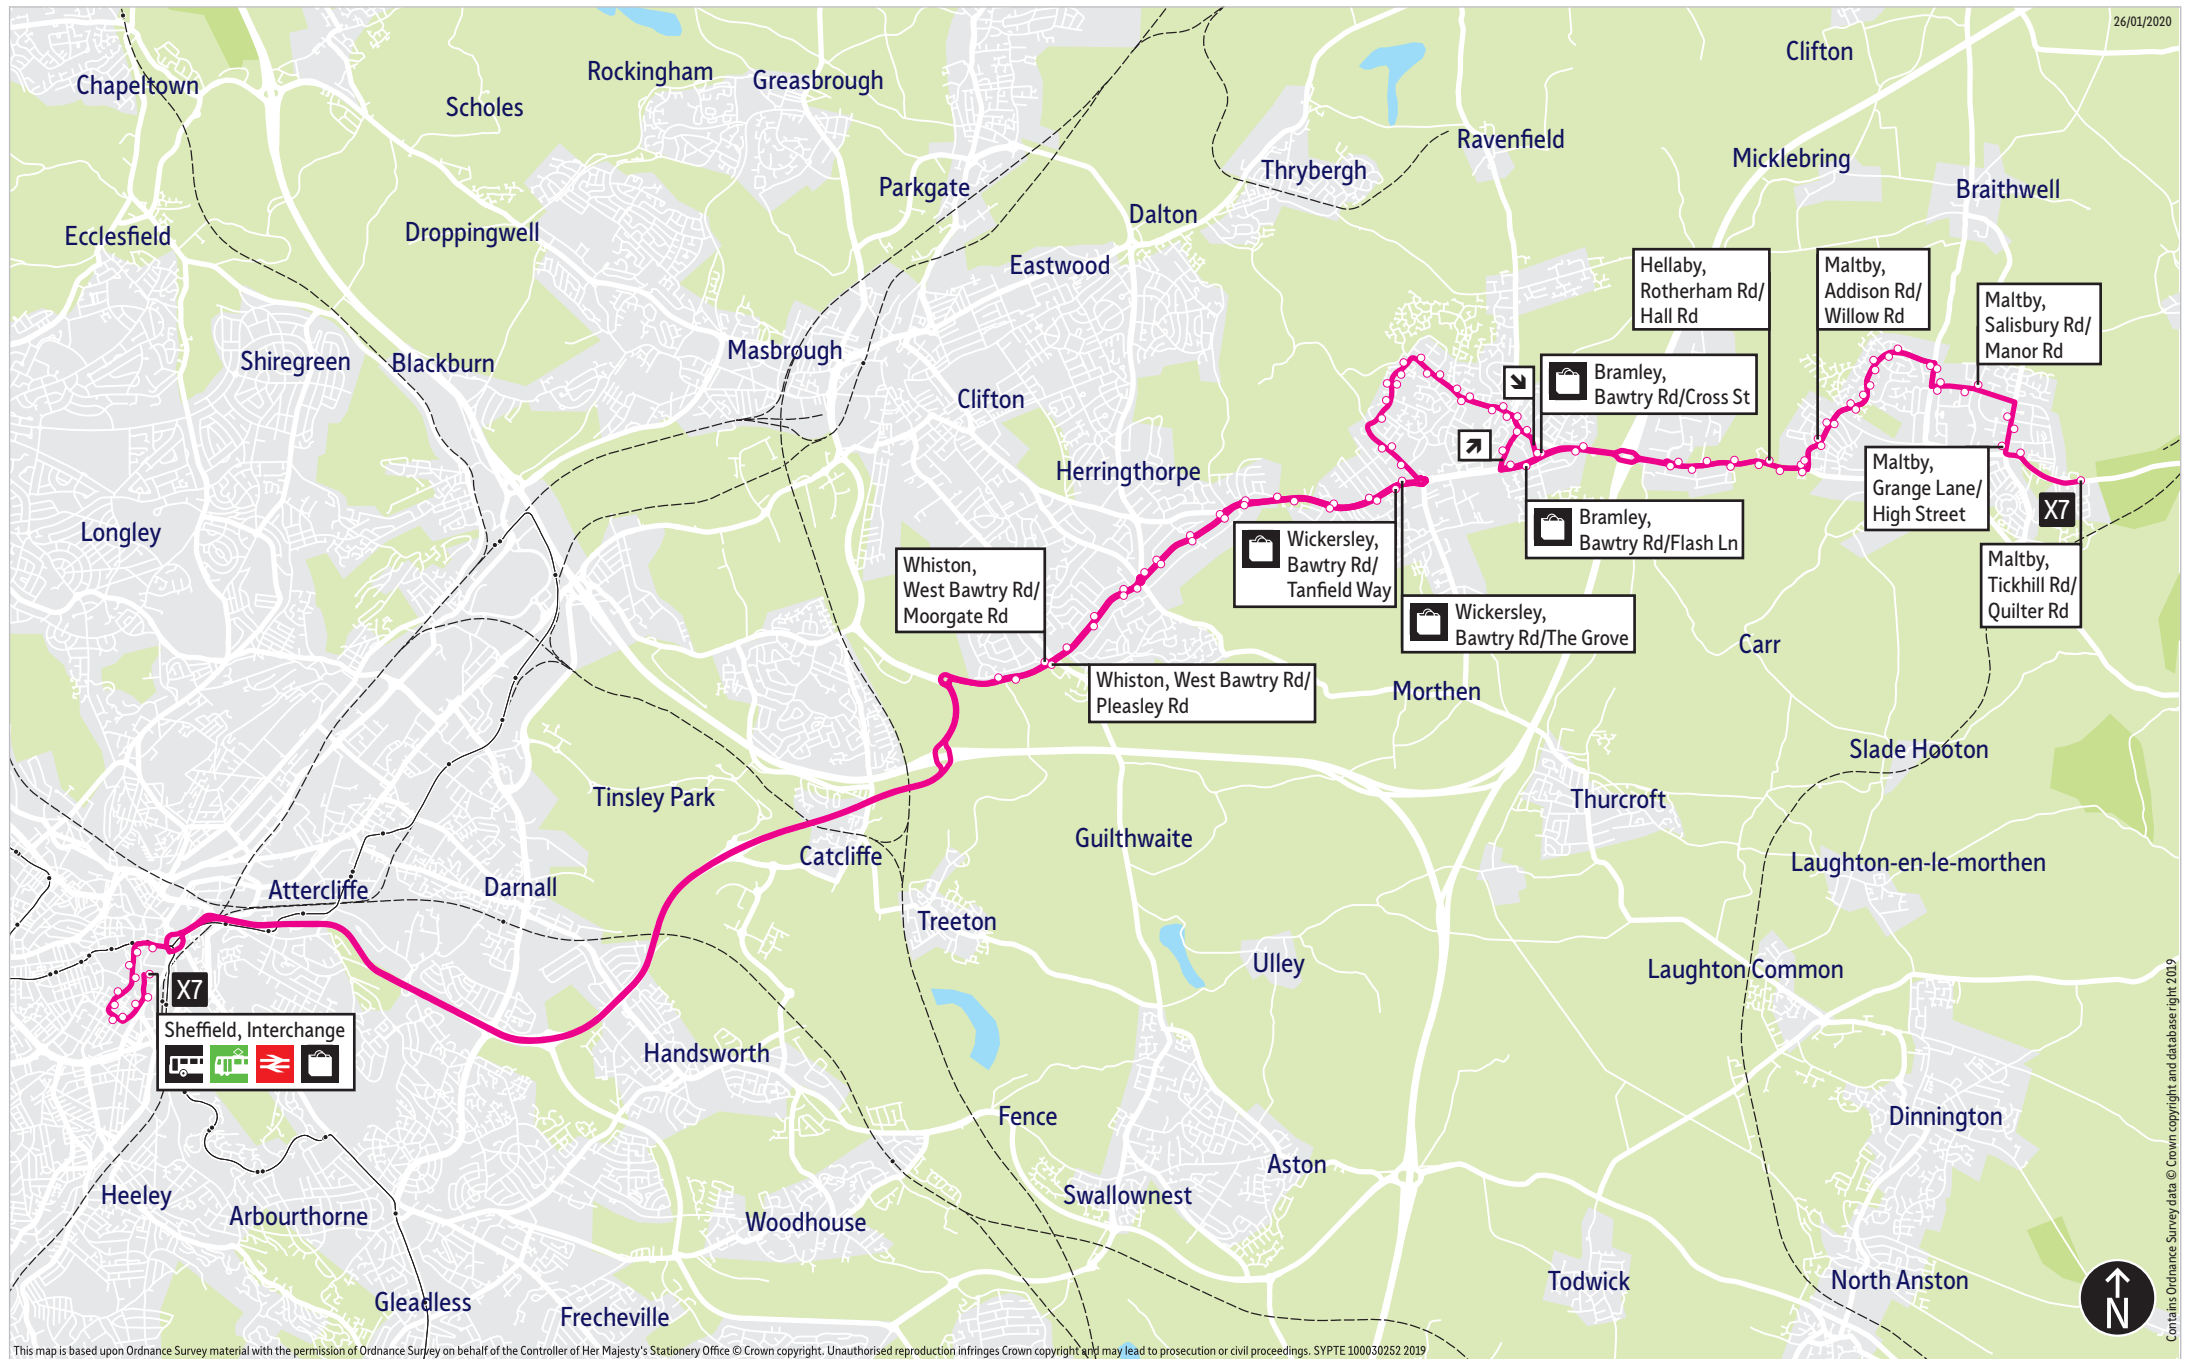

## Places on the route

   Sheffield Interchange

# Bus route map for service X7

26/01/2020

This map is based upon Ordnance Survey material with the permission of Ordnance Survey on behalf of the Controller of Her Majesty's Stationery Office © Crown copyright. Unauthorised reproduction infringes Crown copyright and may lead to prosecution or civil proceedings. SYPT/100030252 2019

Contains Ordnance Survey data © Crown copyright and database right 2019

- = Terminus point
- = Public transport
- = Shopping area
- = Bus route & stops
- = Rail line & station
- = Tram route & stop

# Stopping points for service X7

**Sheffield, Interchange** ▶ **Whiston** ▶ West Bawtry Road ▶ East Bawtry Road ▶ **Brecks** ▶ Bawtry Road ▶ **Listerdale** ▶ **Wickersley** ▶ Northfield Lane ▶ **Flanderwell** ▶ Fleming Way ▶ **Sunnyside** ▶ Flanderwell Lane ▶ **Bramley** ▶ Main Street ▶ Cross Street ▶ Bawtry Road ▶ **Hellaby** ▶ Rotherham Road ▶ Addison Road ▶ Dale Hill Road ▶ Braithwell Road ▶ High Street ▶ **Maltby, Tickhill Road**