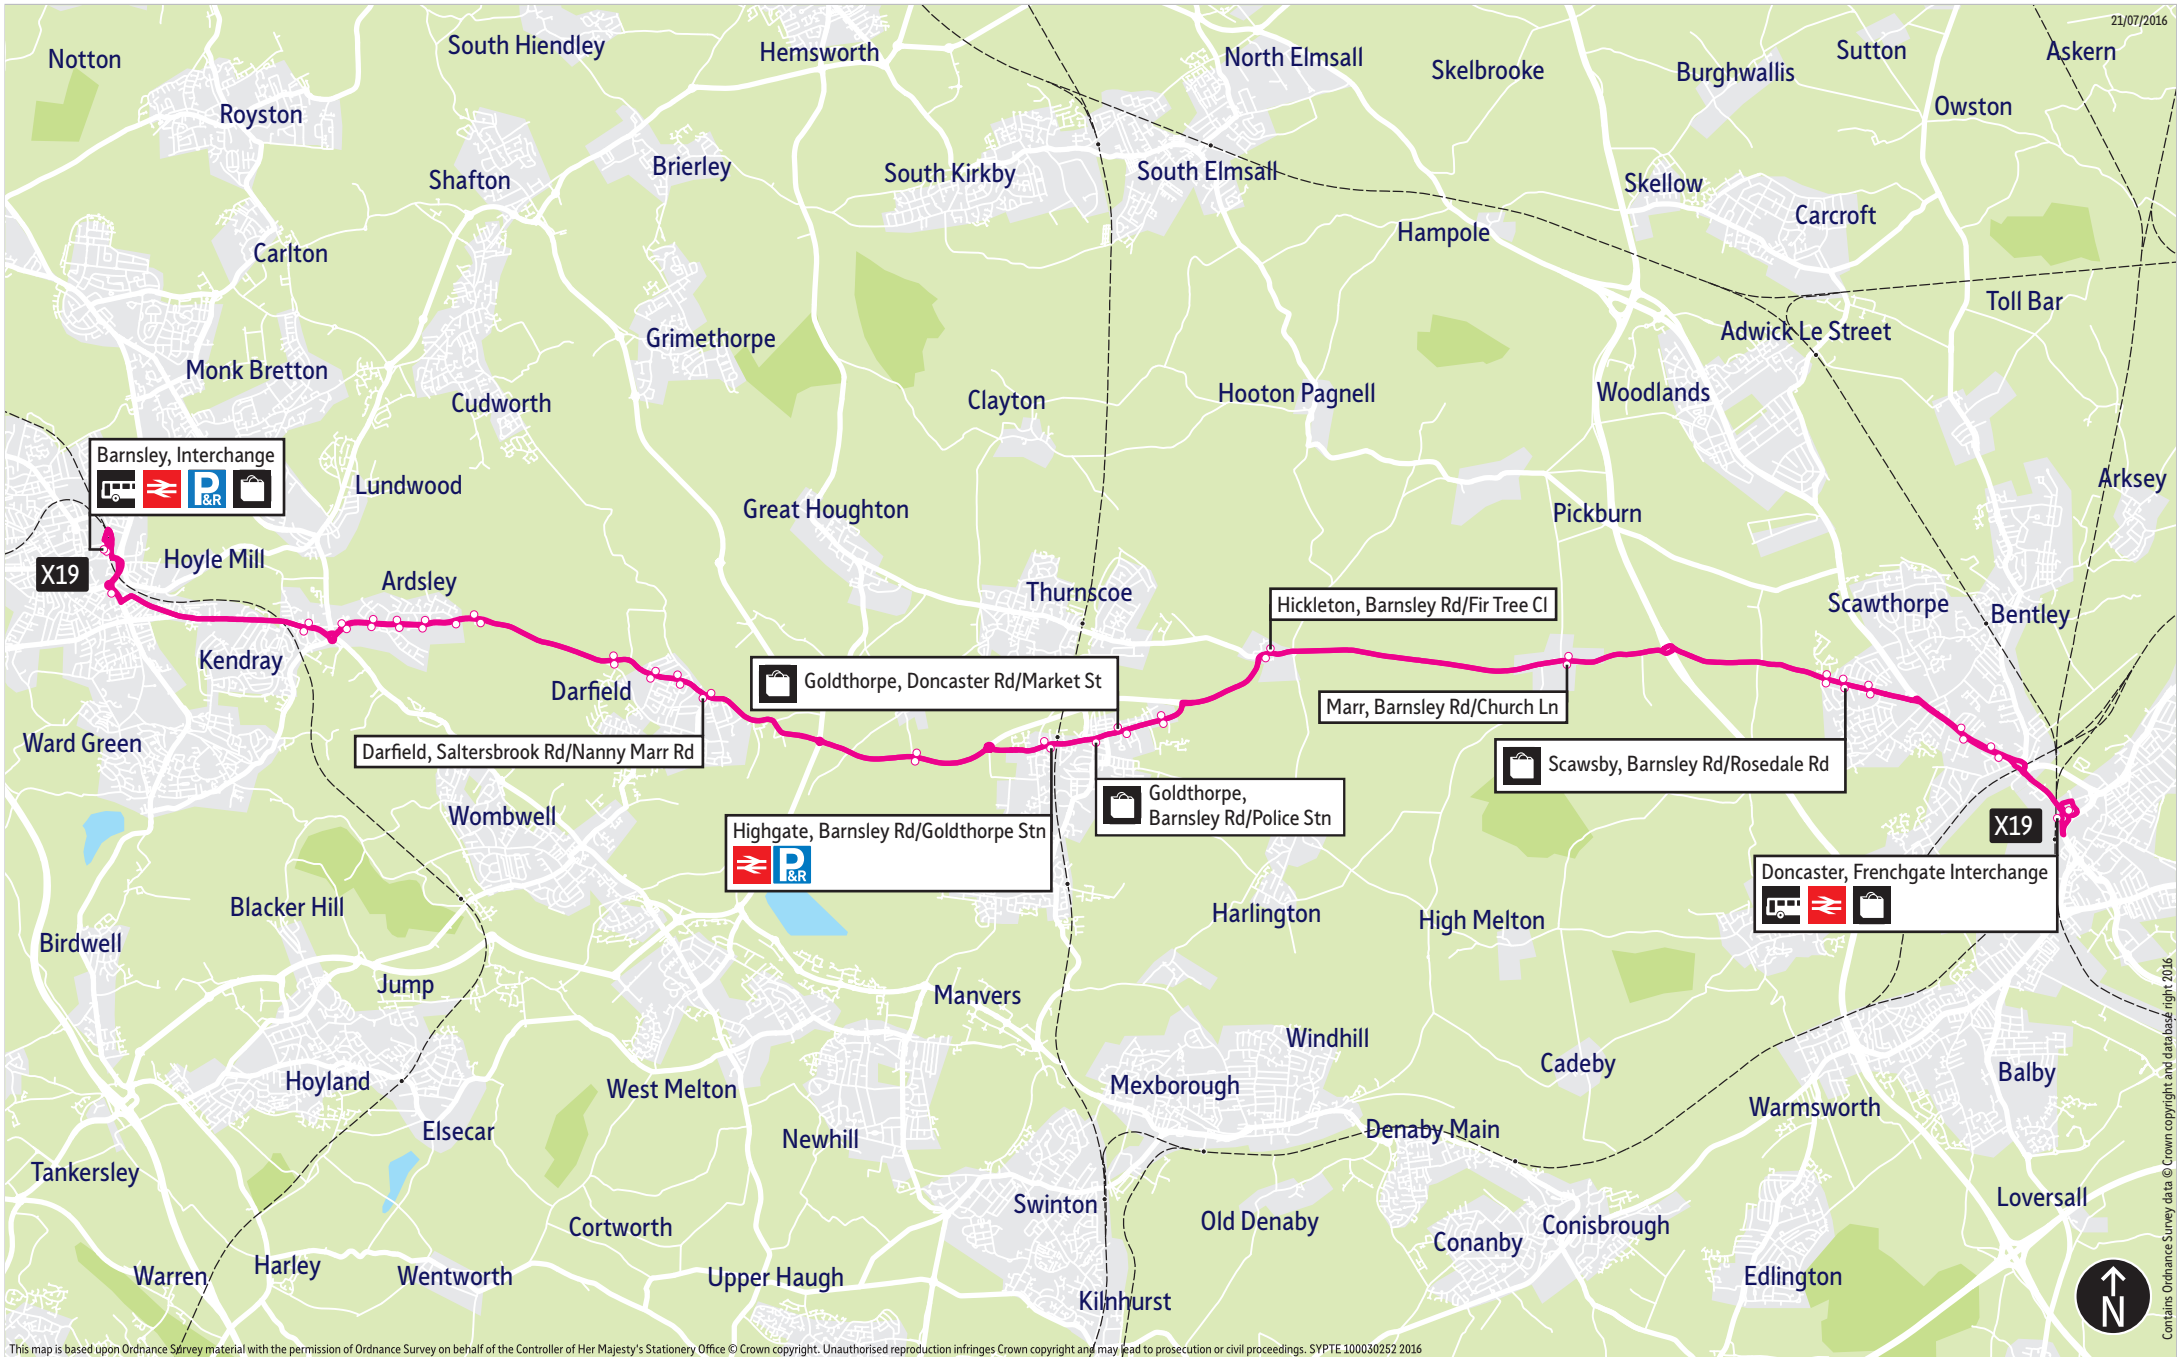

Bus route map for service X19

= Terminus point
 = Public transport
 = Shopping area
 = Bus route & stops
 = Rail line & station
 = Tram route & stop