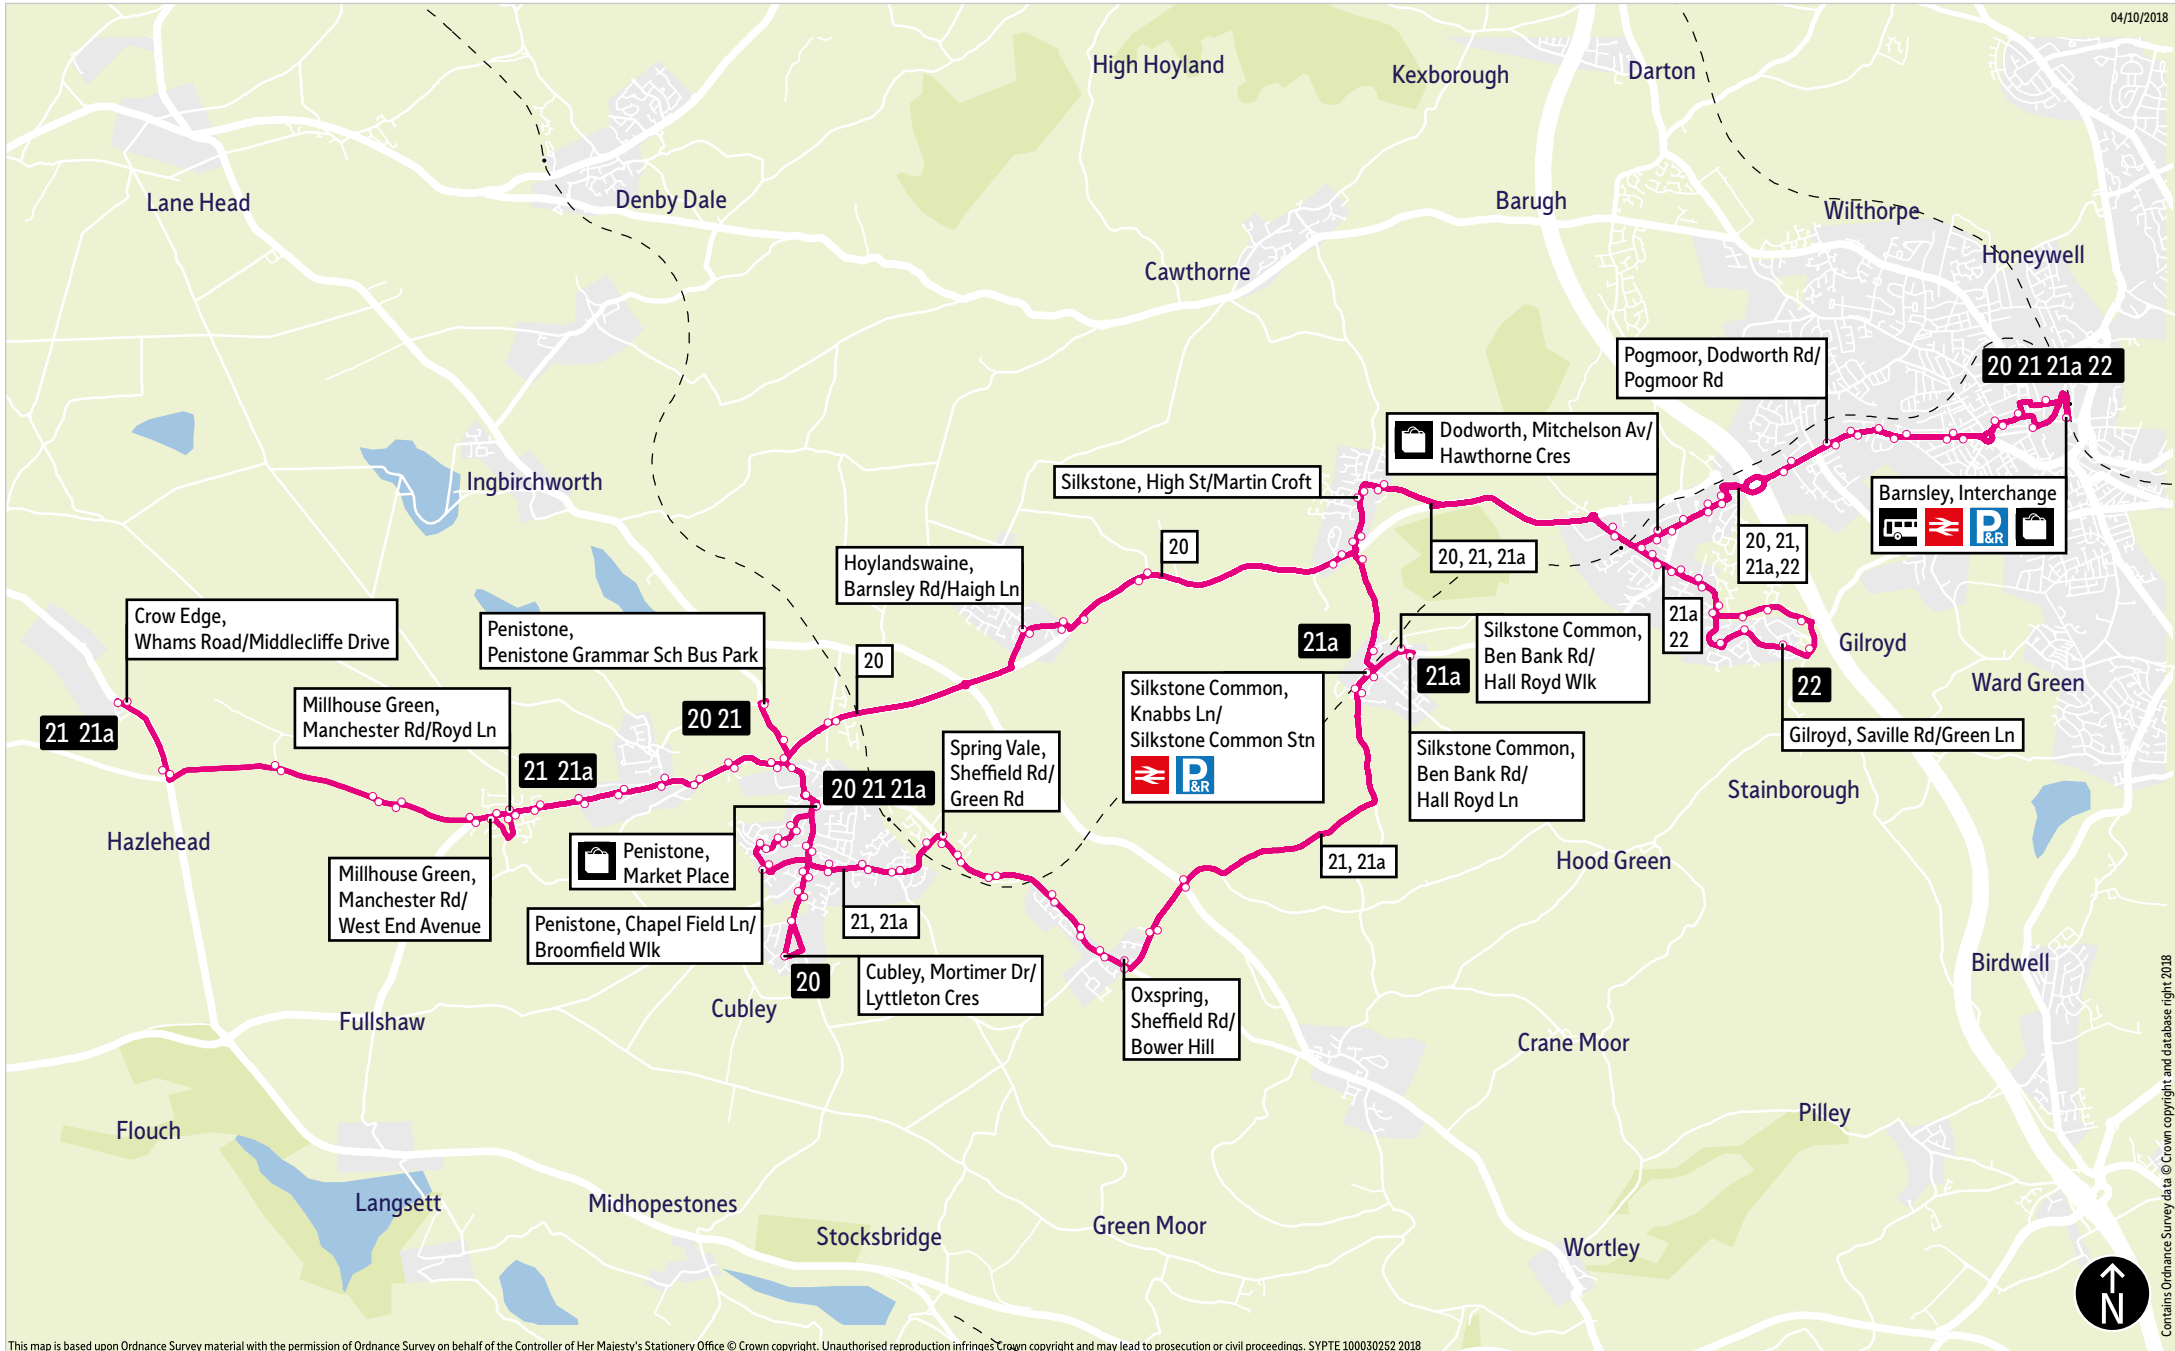

Bus route map for services 20, 21, 21a and 22

04/10/2018

- = Terminus point
- = Public transport
- = Shopping area
- = Bus route & stops
- = Rail line & station
- = Tram route & stop

Contains Ordnance Survey data © Crown copyright and database right 2018