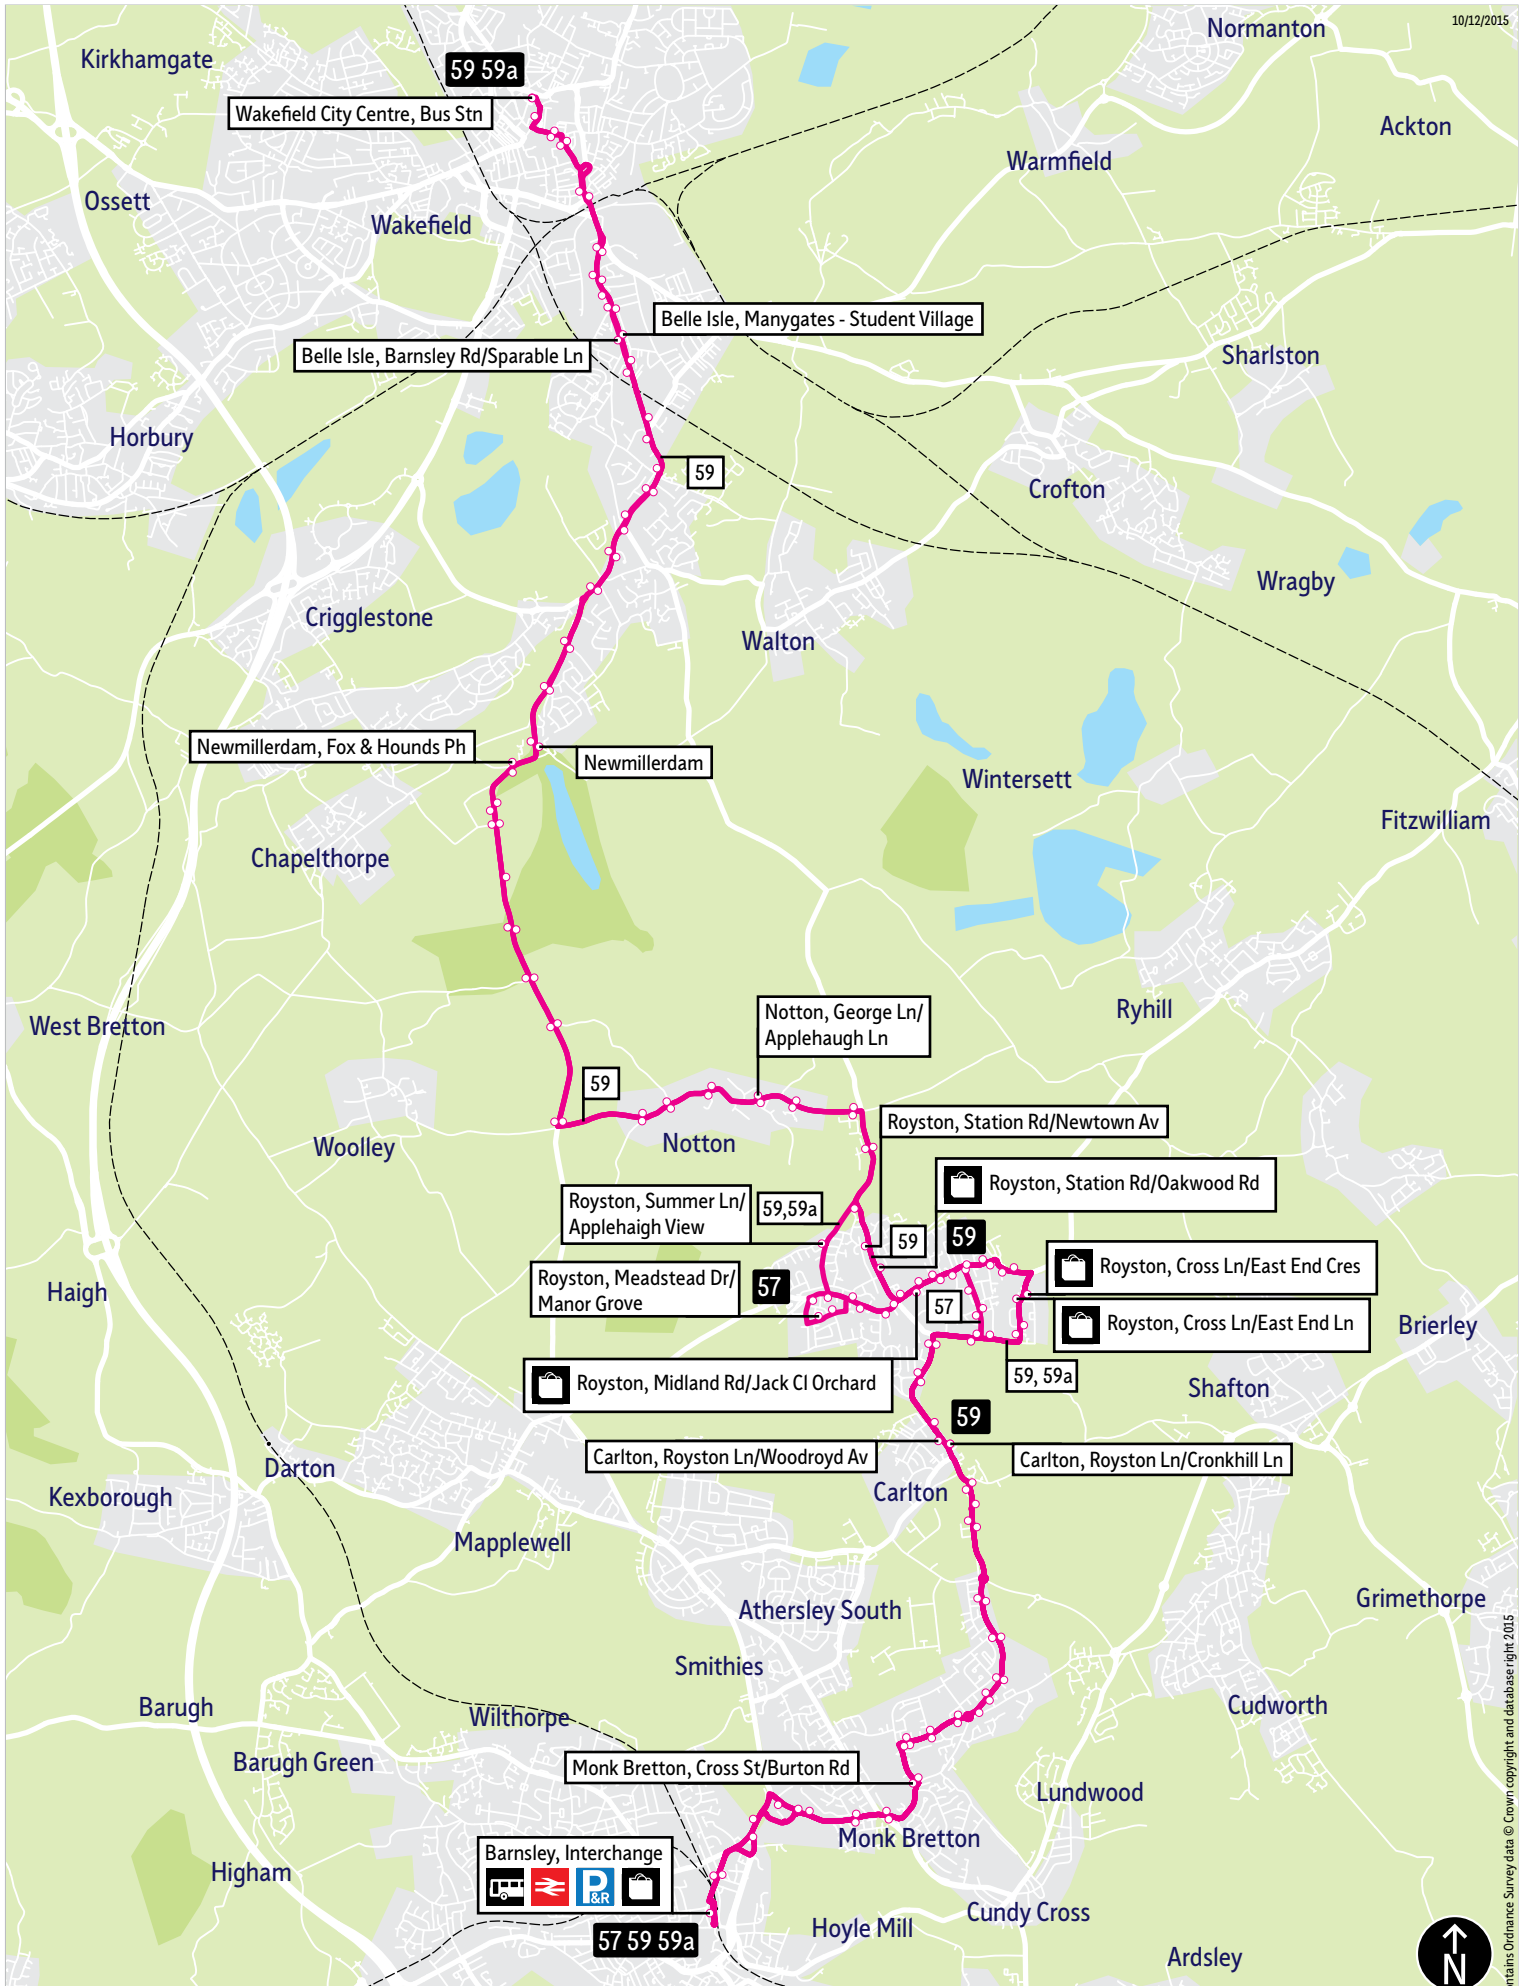

Bus route map for services 57, 59 and 59a

10/12/2015

- = Terminus point
- = Public transport
- = Shopping area
- = Bus route & stops
- = Rail line & station
- = Tram route & stop