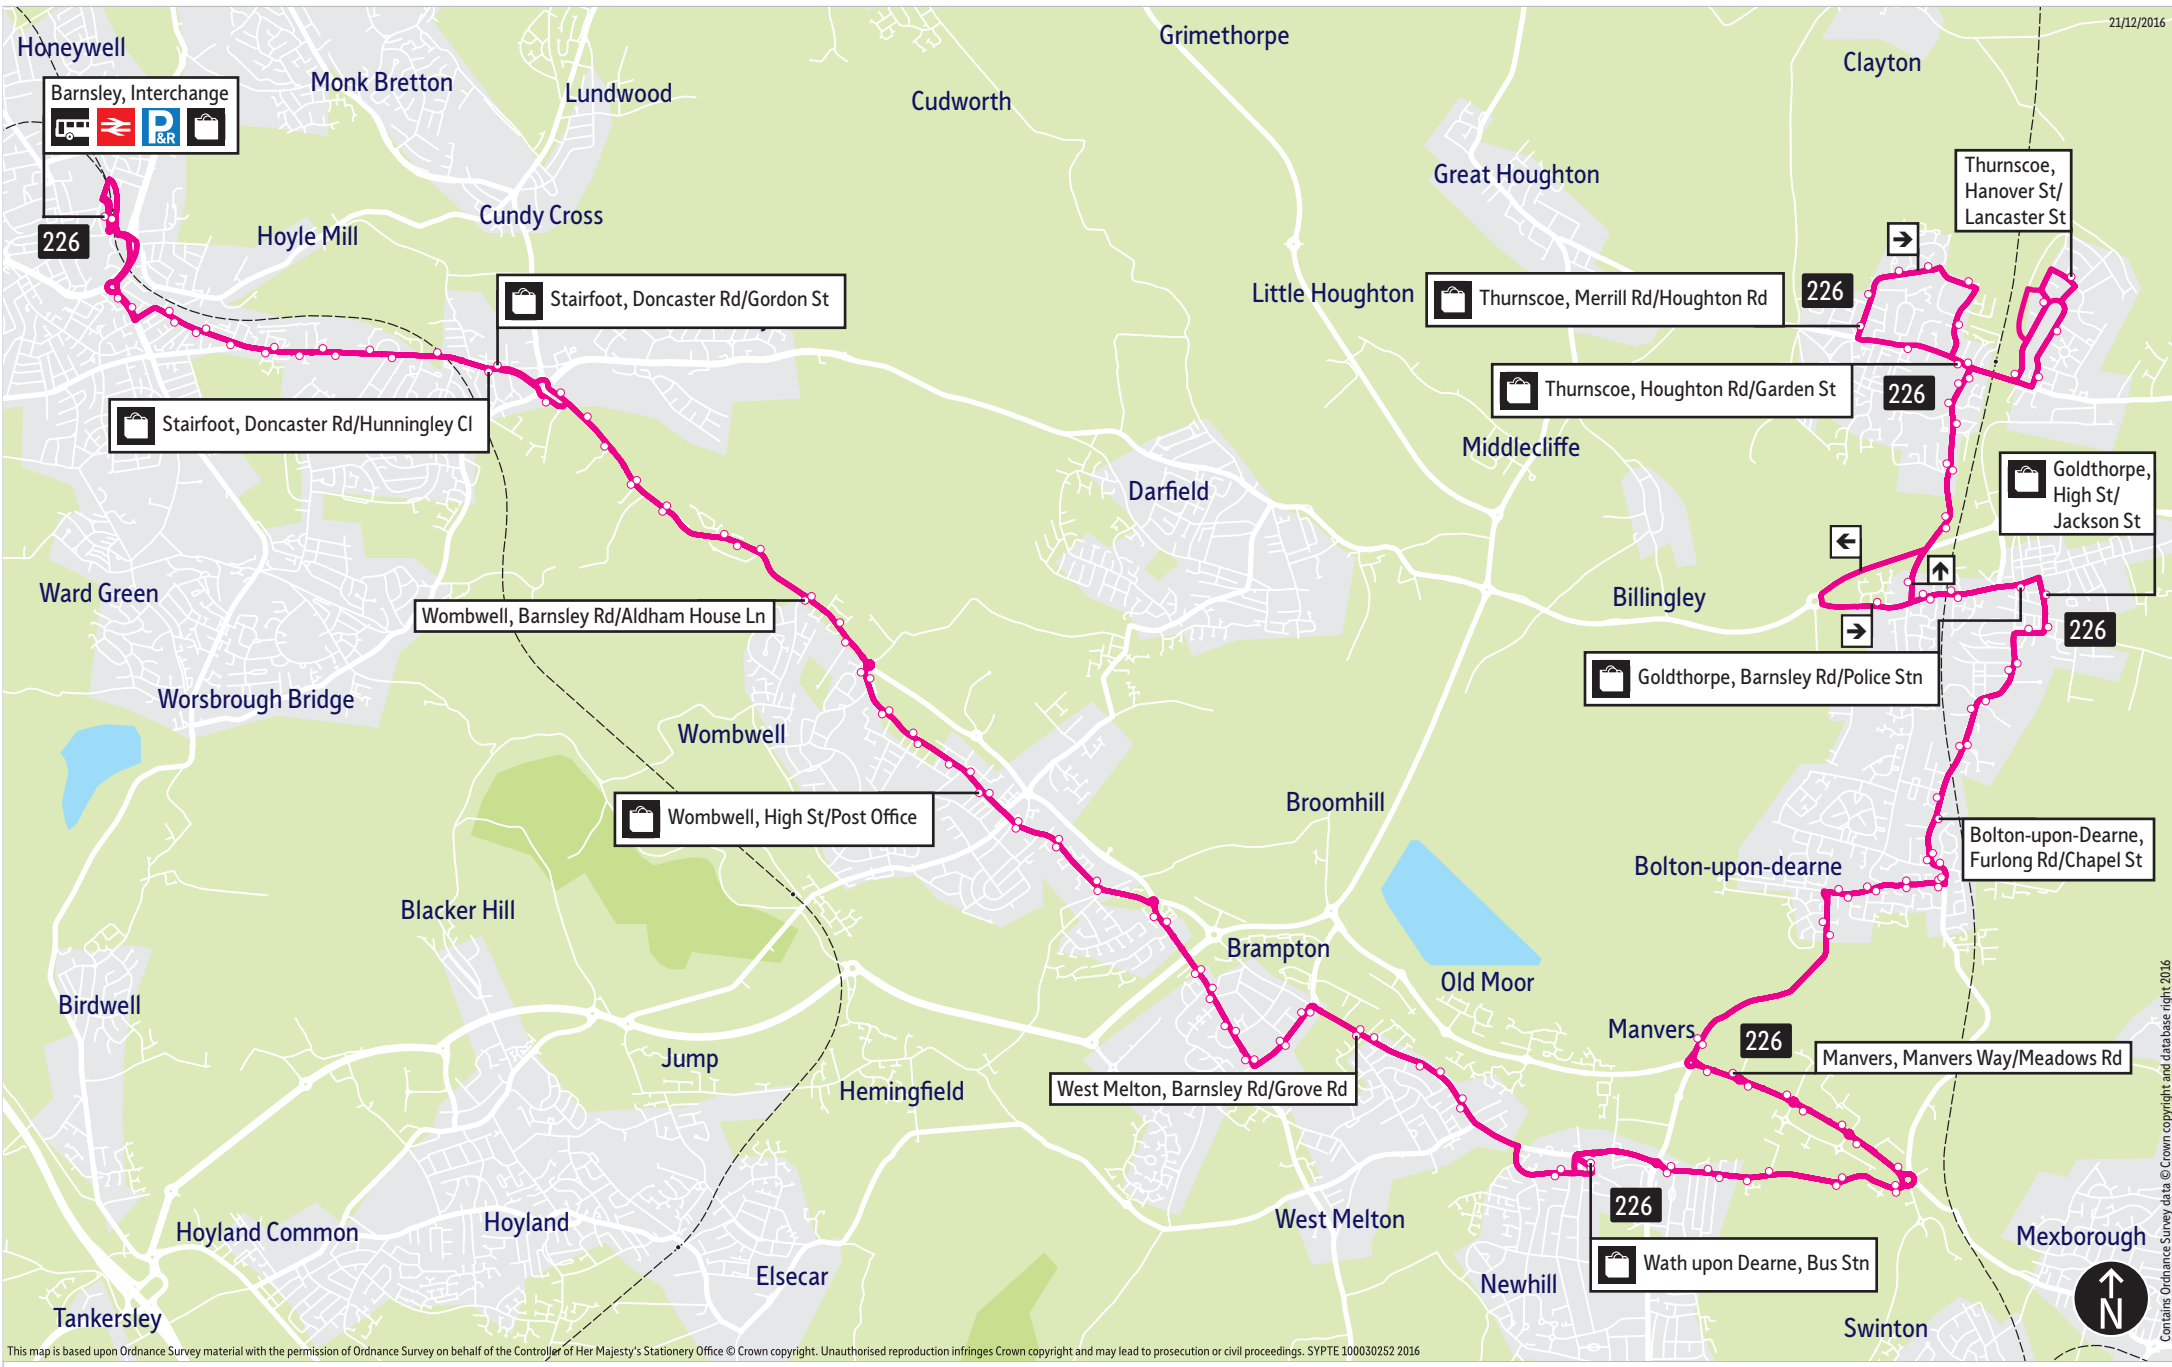

Bus service(s)

226

Valid from: 28 August 2021

Areas served

Barnsley
Stairfoot
Wombwell
Wath upon Dearne
Bolton upon Dearne
Goldthorpe
Thurnscoe

Places on the route

-    Barnsley Interchange
-   Bolton upon Dearne Rail Station
-   Goldthorpe Rail Station
-  Thurnscoe Rail Station

[TravelSouthYorkshire](https://www.facebook.com/TravelSouthYorkshire)

[@TSYalerts](https://twitter.com/TSYalerts)

[01709 51 51 51](tel:01709515151)

Bus route map for service 226

21/12/2016

This map is based upon Ordnance Survey material with the permission of Ordnance Survey on behalf of the Controller of Her Majesty's Stationery Office © Crown copyright. Unauthorised reproduction infringes Crown copyright and may lead to prosecution or civil proceedings. SYPTE.100030252 2016

-  = Terminus point
-  = Public transport
-  = Shopping area
-  = Bus route & stops
-  = Rail line & station
-  = Tram route & stop

Contains Ordnance Survey data © Crown copyright and database right 2016