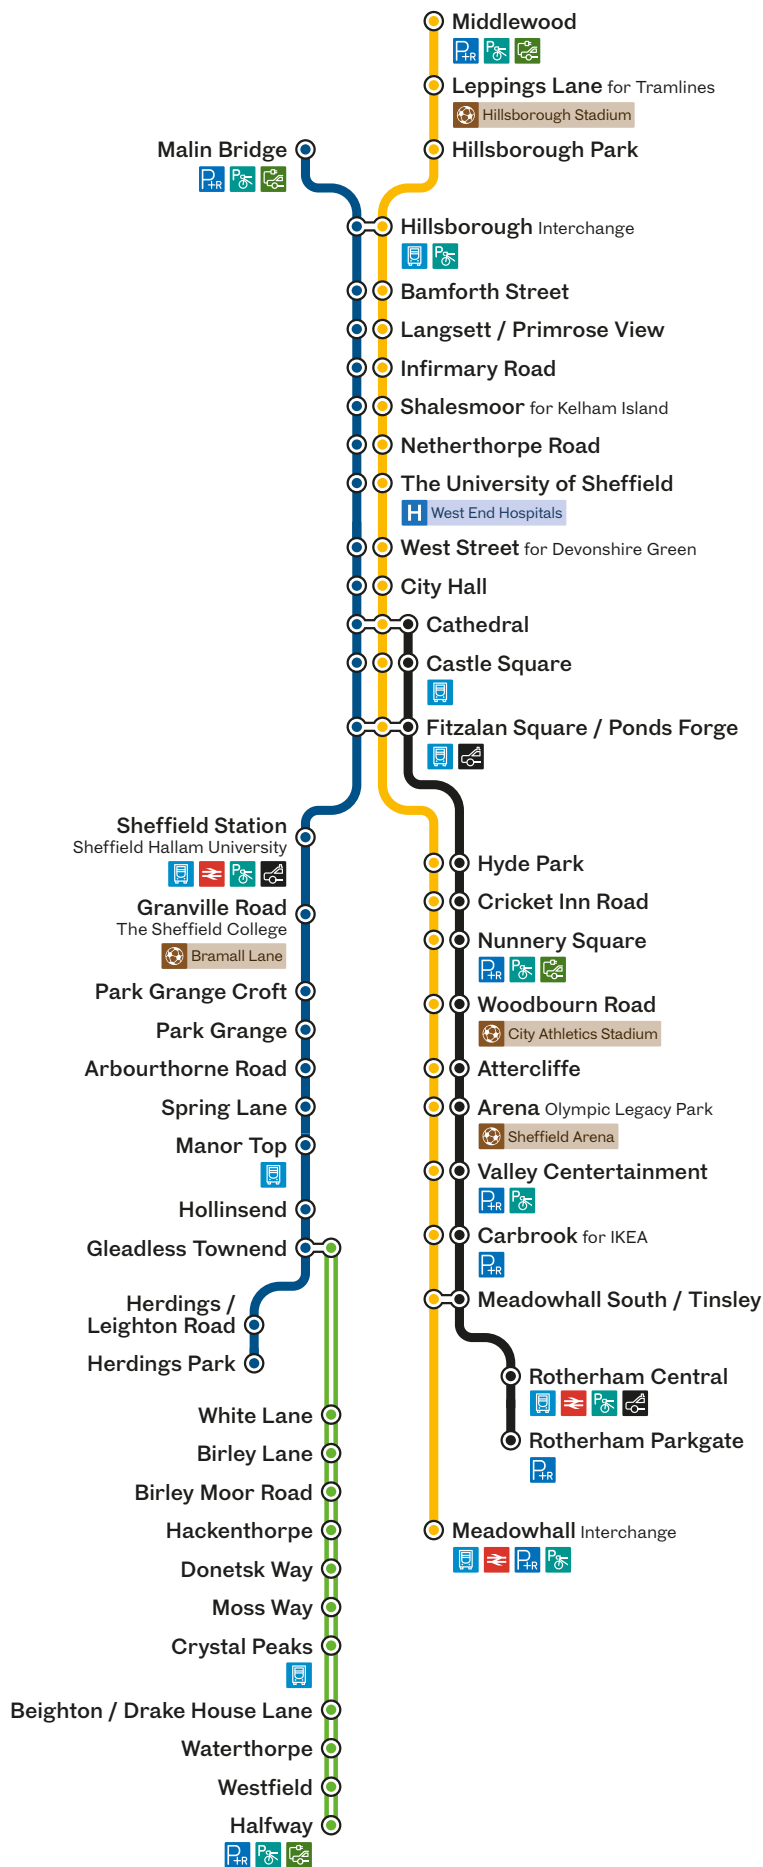

Supertram Network Map from Saturday 20 July

There will be temporary changes to parts of the tram network during improvement works.

Tram services between Gleadless Townend and Halfway are expected to resume on **Saturday 03 August**.

Map Key

- Blue route
- Yellow route
- Tram Train
- BL1 bus service

Any valid tram ticket can be used for travel on the BL1 bus service. Purchase tickets using the TSY Mobile app or from a conductor on your connecting tram service.

Bus Interchange	Train Interchange
Park and Ride	Cycle Parking
EV Charging	Taxi Rank
Nearby Hospital	Nearby Stadium

To find out more information visit:
travelsouthyorkshire.com/NetworkImprovements