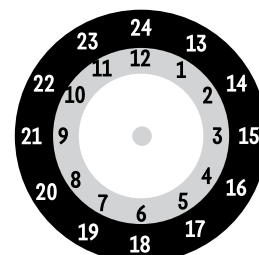

### 24 hour clock

Throughout South Yorkshire our timetables use the 24 hour clock to avoid confusion between am and pm times.

For example:

**9.00am is shown as 0900**

**2.15pm is shown as 1415**

**10.25pm is shown as 2225**