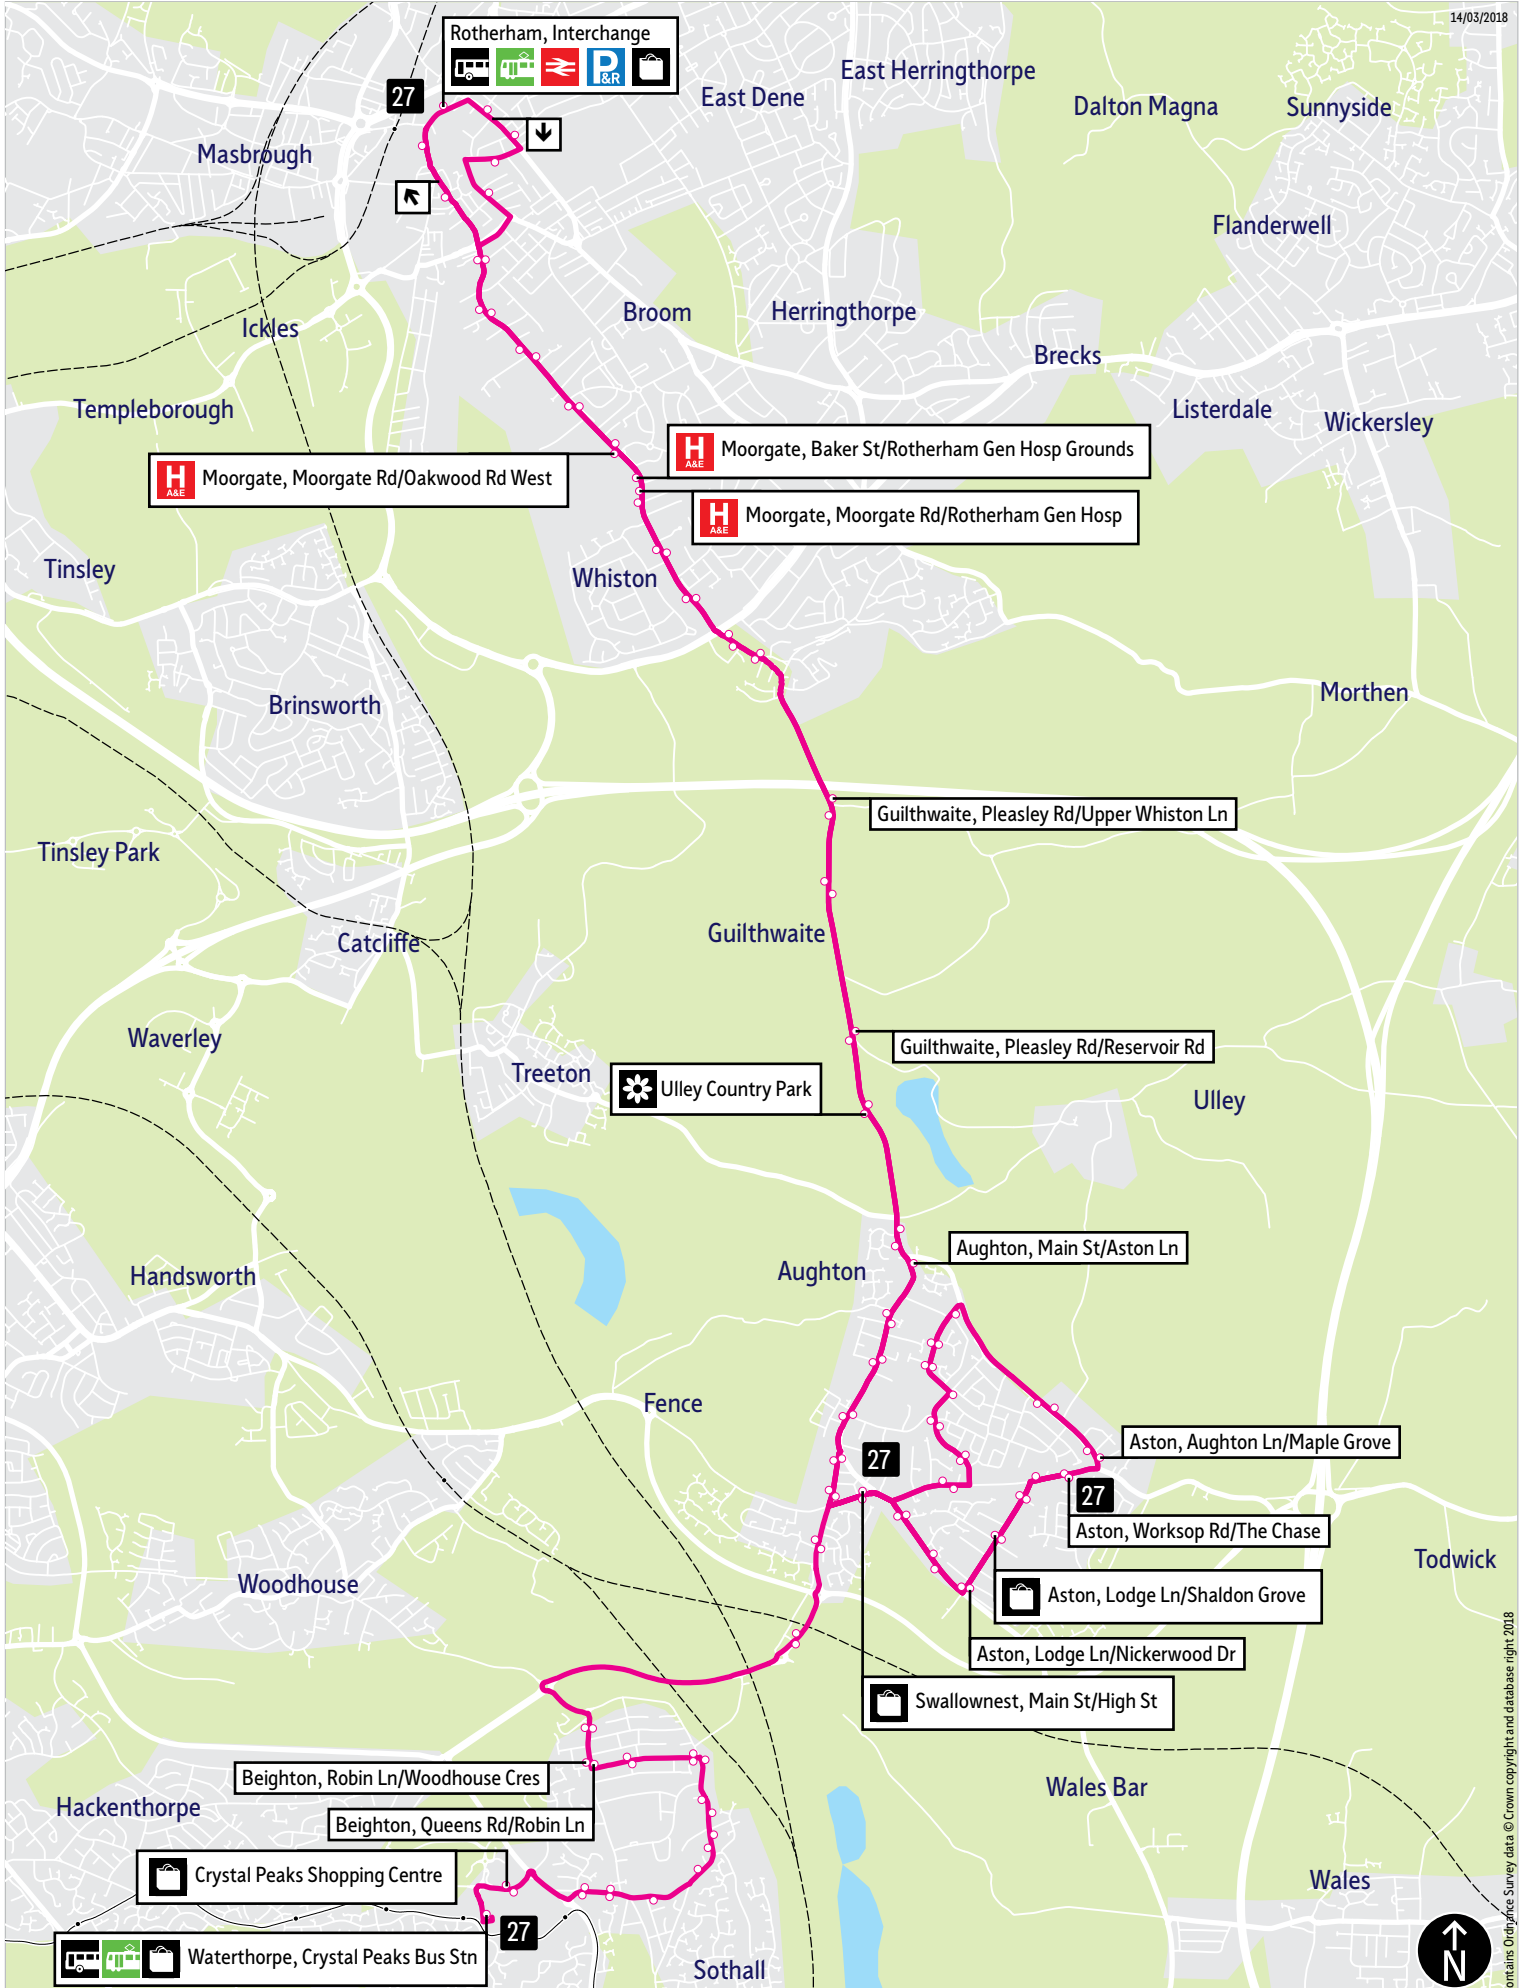

Bus route map for service 27

14/03/2018

This map is based upon Ordnance Survey material with the permission of Ordnance Survey on behalf of the Controller of Her Majesty's Stationery Office © Crown copyright. Unauthorised reproduction infringes Crown copyright and may lead to prosecution or civil proceedings. SYPTE 100030252 2018

- = Terminus point
- = Public transport
- = Shopping area
- = Bus route & stops
- = Rail line & station
- = Tram route & stop